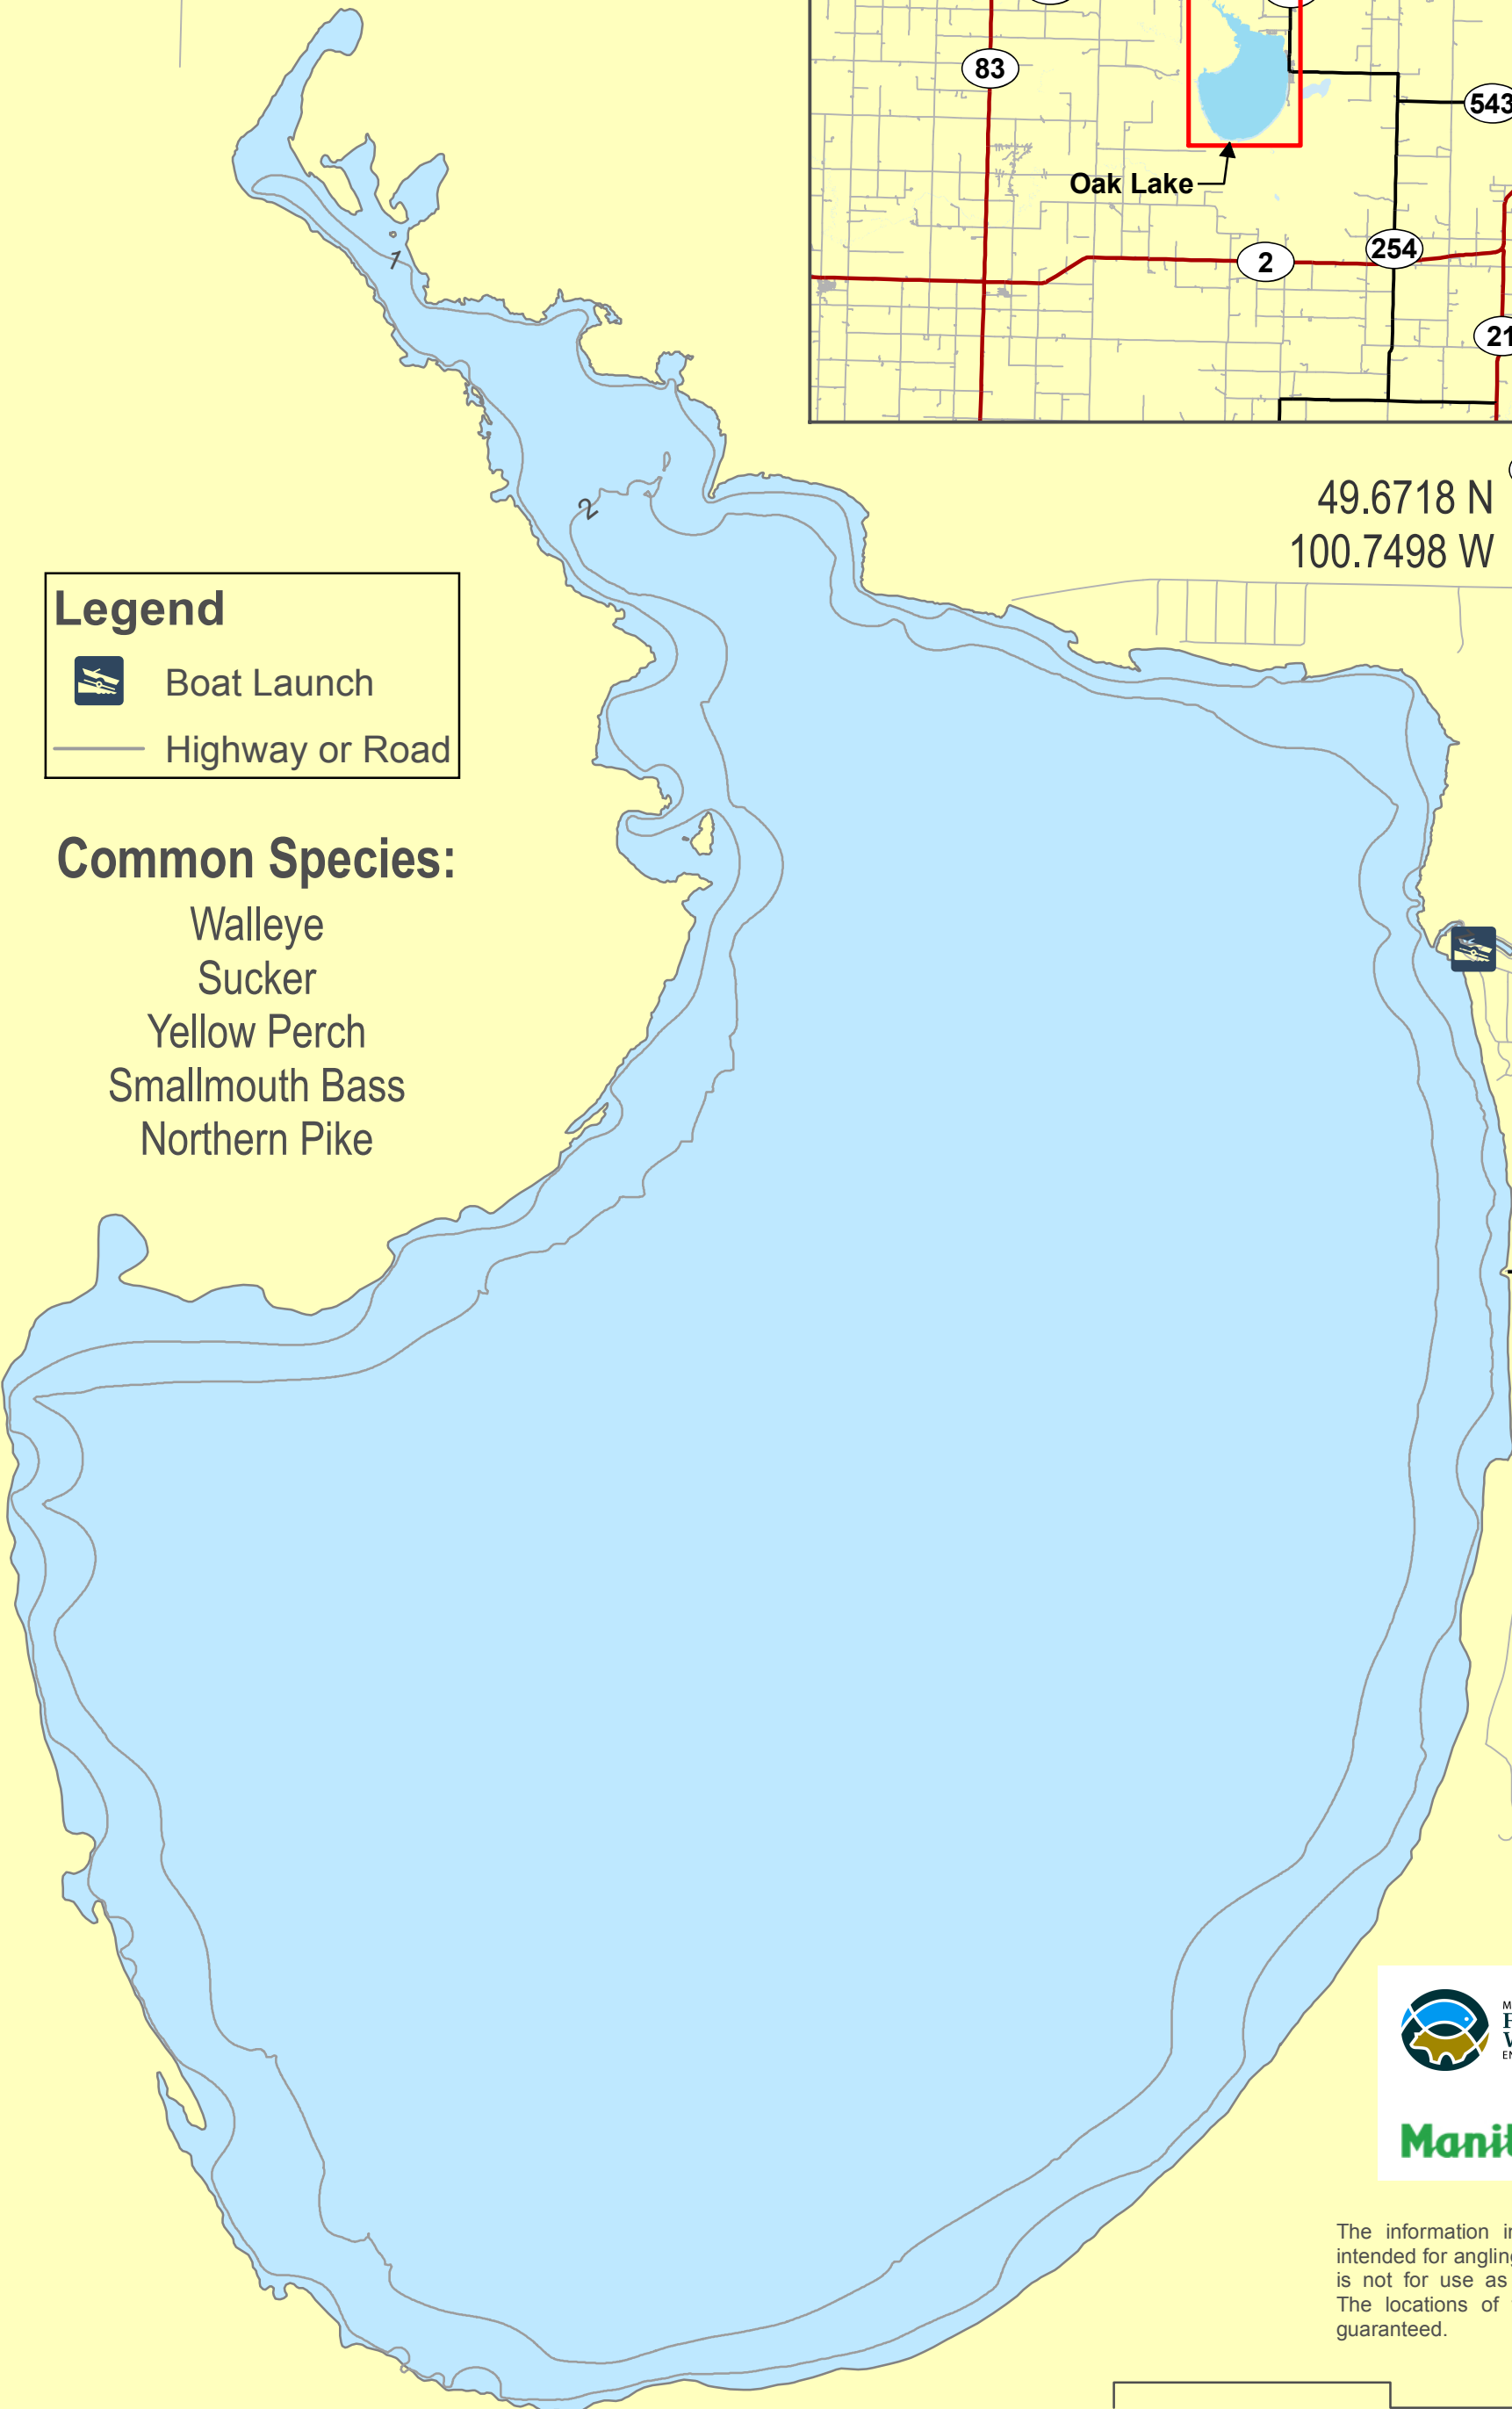

Oak Lake

Max. Depth: 2.9 m

Lake Area: 26.29 km²

Contour Interval: 1m

49.6718 N
100.7498 W

Legend

Boat Launch

Highway or Road

Common Species:

Walleye

Sucker

Yellow Perch

Smallmouth Bass

Northern Pike

Manitoba 

The information in this document is intended for angling purposes only and is not for use as a navigational aid. The locations of features cannot be guaranteed.