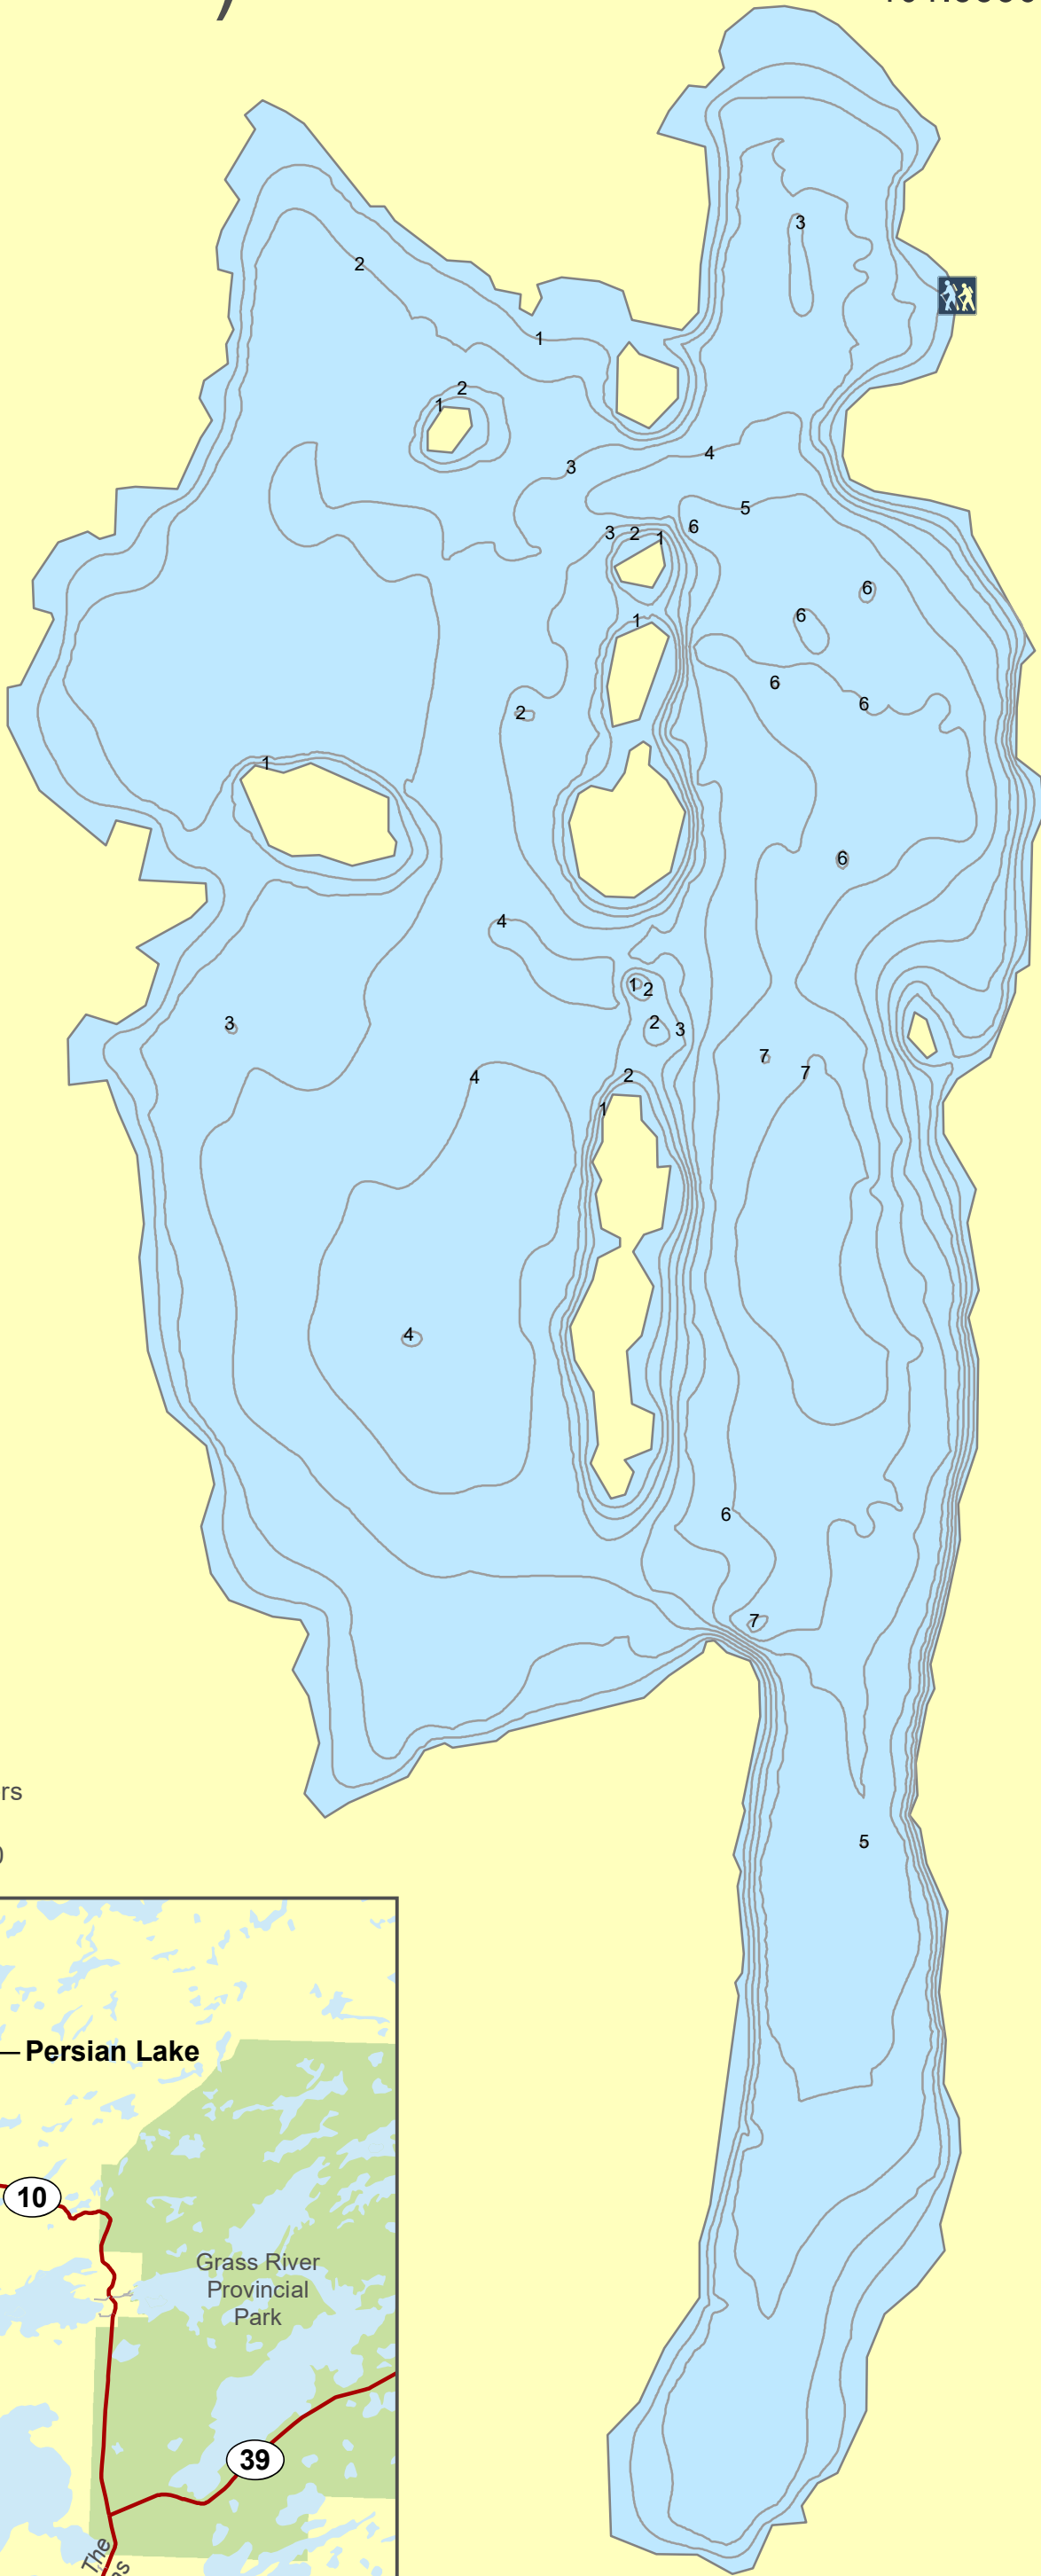

Persian (Cleaver) Lake

54.7130 N
101.5536 W

Max. Depth: 7.9 m
Lake Area: 0.54 km²
Contour Interval: 1m

Legend

-  Access From Sherridon Road
-  Highway or Road

The information in this document is intended for angling purposes only and is not for use as a navigational aid. The locations of features cannot be guaranteed.