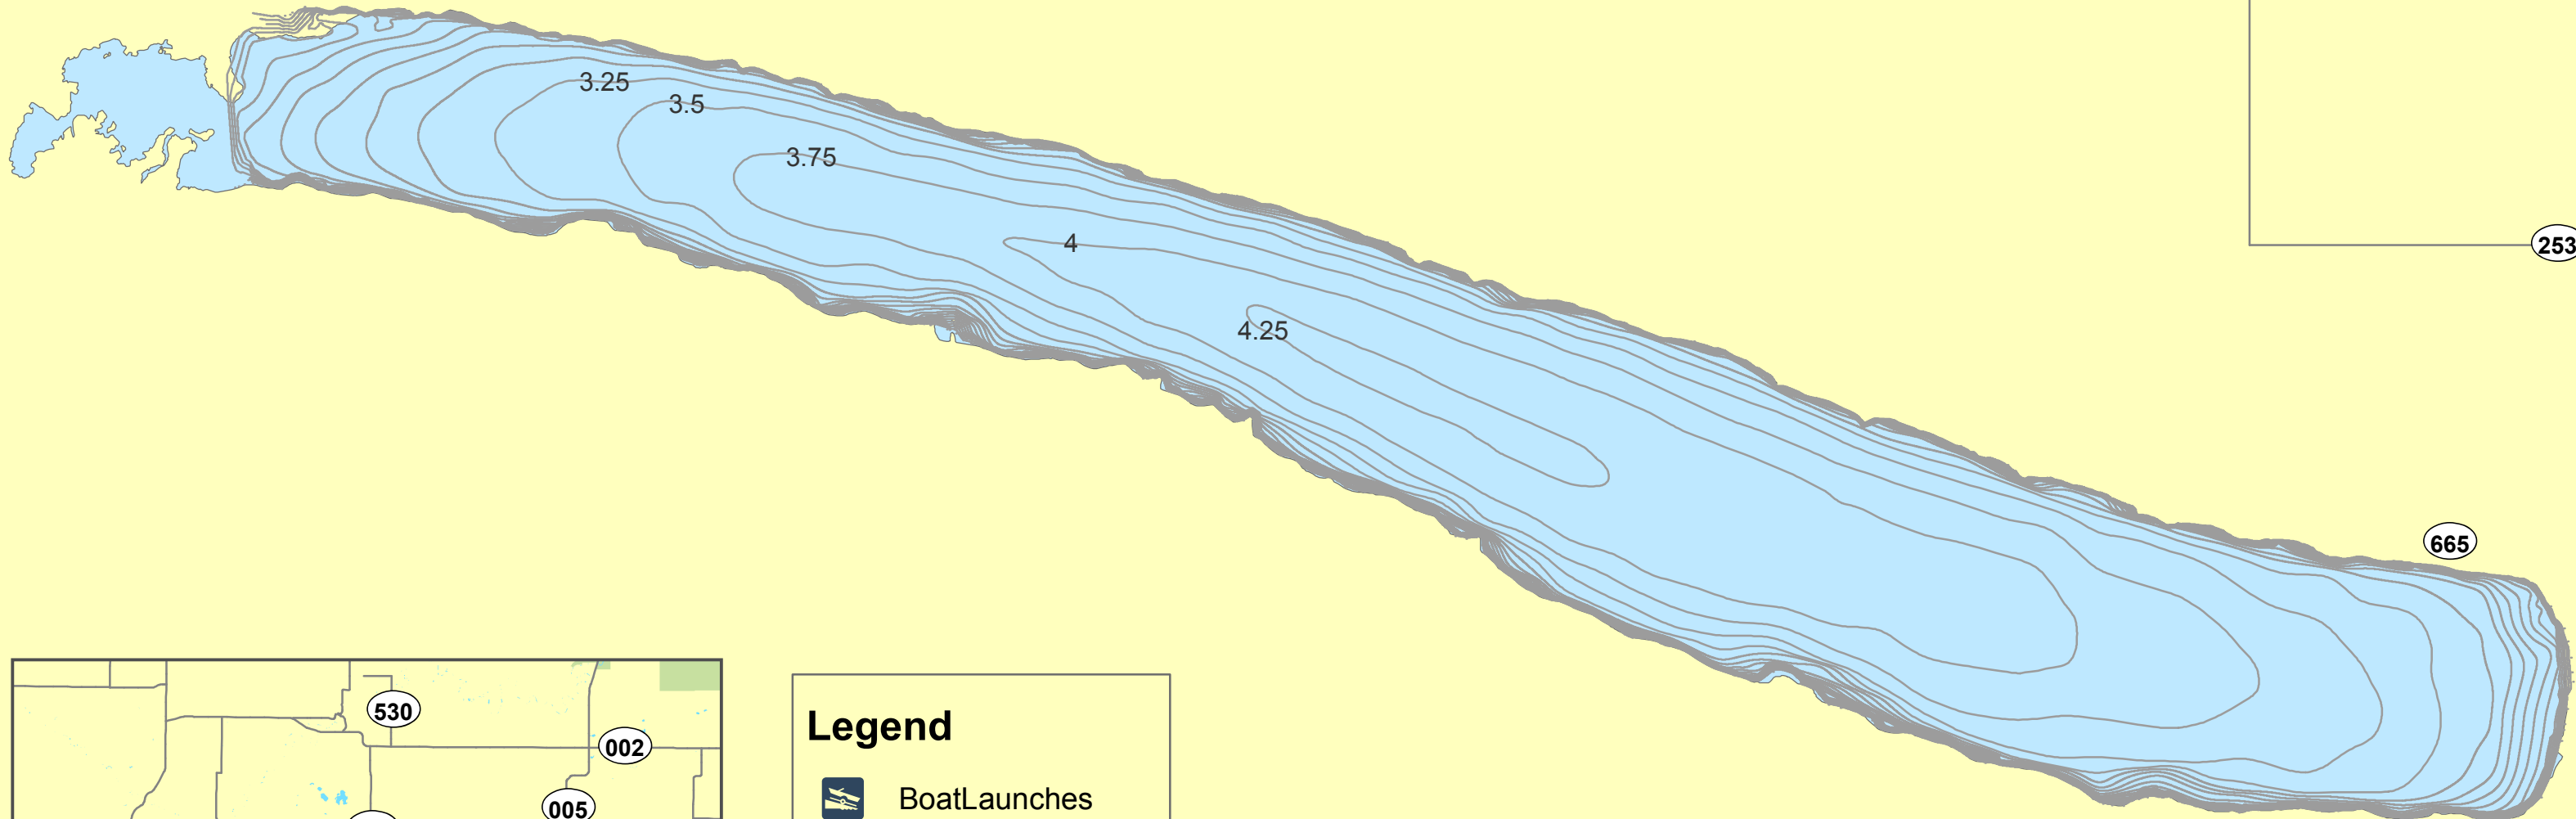

# Rock Lake

**Common Species:**  
Northern Pike  
Walleye  
Yellow Perch

**Max Depth:** 4.25 metres  
**Lake Area:** 16 km<sup>2</sup>  
**Contour Interval:** 0.25m

49.2155  
-99.1953

342

253

665

## Legend

BoatLaunches

Highway or Road

The information in this document is intended for angling purposes only and is not for use as a navigational aid. The locations of features cannot be guaranteed.

**Manitoba** 