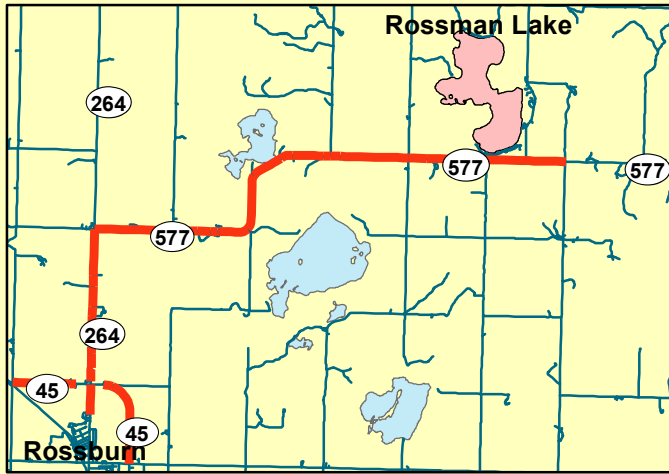

Rossman Lake

50.728756N
-100.694489W

Legend

-  Highway
-  Boat_Launches
-  Provincial_Roads

0 0.25 0.5 1 Kilometers

The information in this document is intended for angling purposes only and is not for use as a navigational aid. The locations of features cannot be guaranteed.

Max. Depth: 7.0m
Lake Area: 2.24 Km²
Contour Interval: 2m

Common Species:
Northern Pike, White Sucker
Yellow Perch, Walleye, Black Bullhead