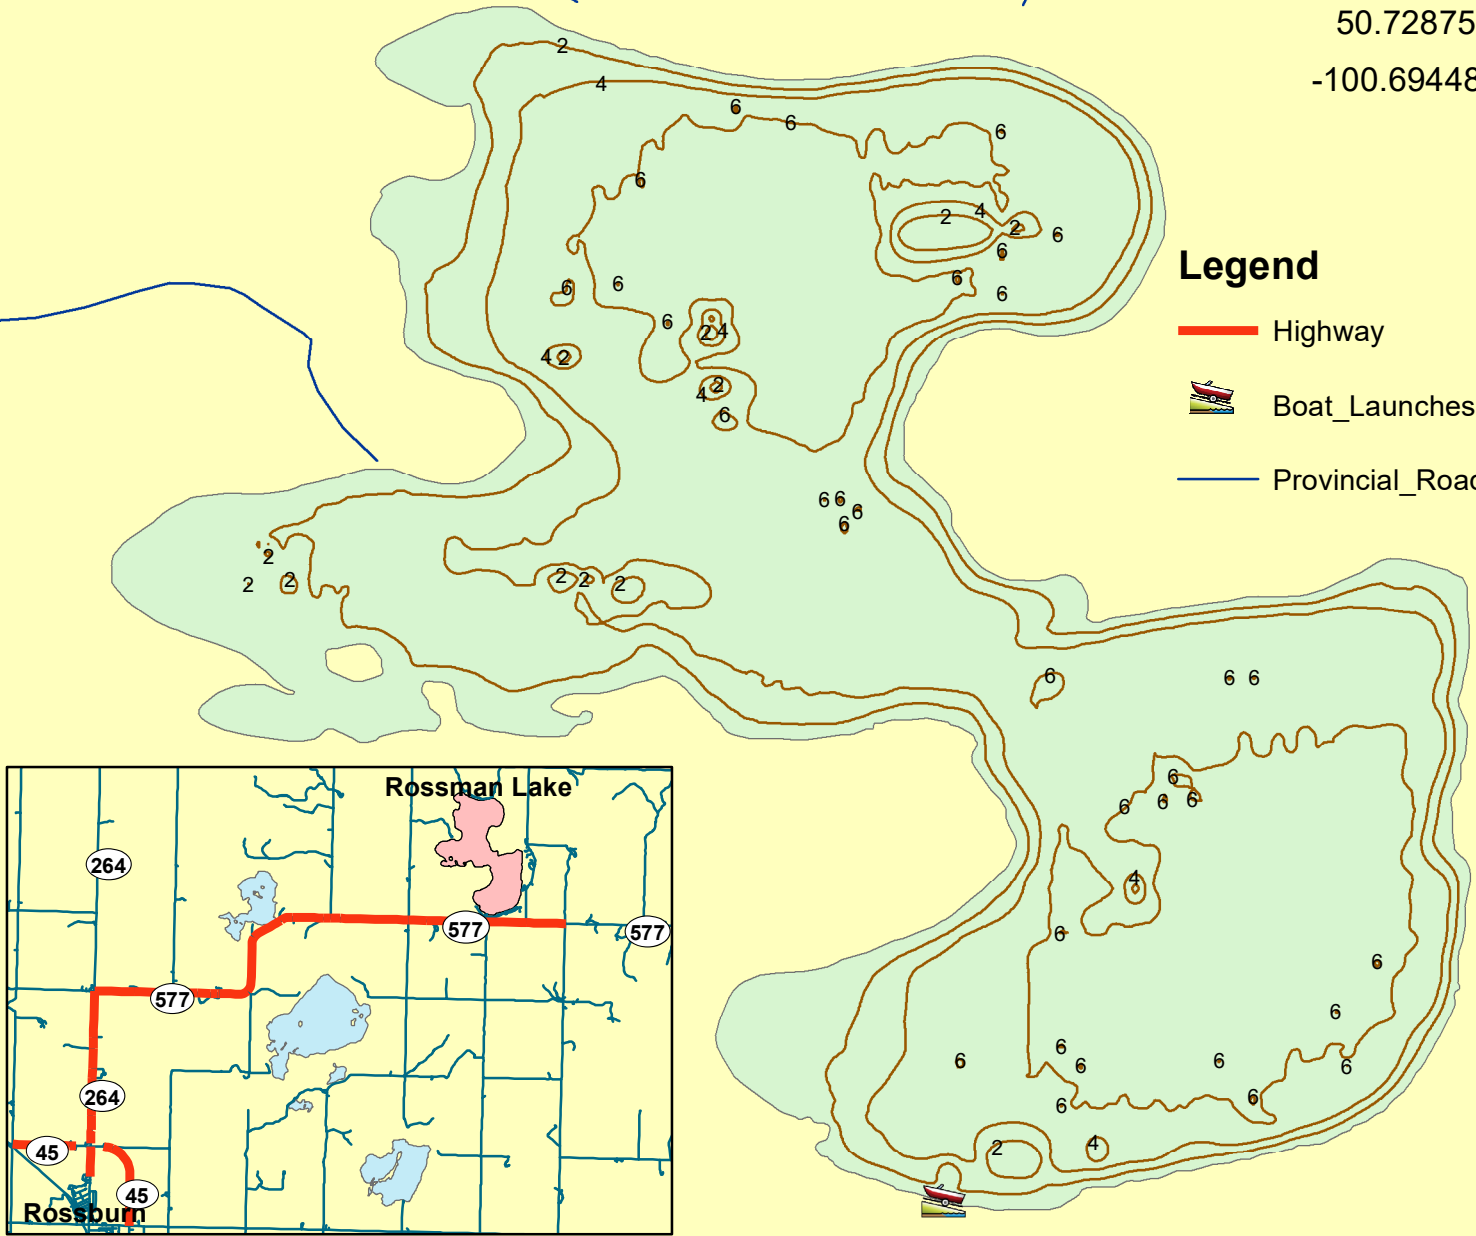

Rossman Lake

50.728756N
-100.694489W

Legend

-  Highway
-  Boat_Launches
-  Provincial_Roads

0 0.25 0.5 1 Kilometers

The information in this document is intended for angling purposes only and is not for use as a navigational aid. The locations of features cannot be guaranteed.

Max. Depth: 7.0m
Lake Area: 2.24 Km²
Contour Interval: 2m

Common Species:
Northern Pike, White Sucker
Yellow Perch, Walleye, Black Bullhead