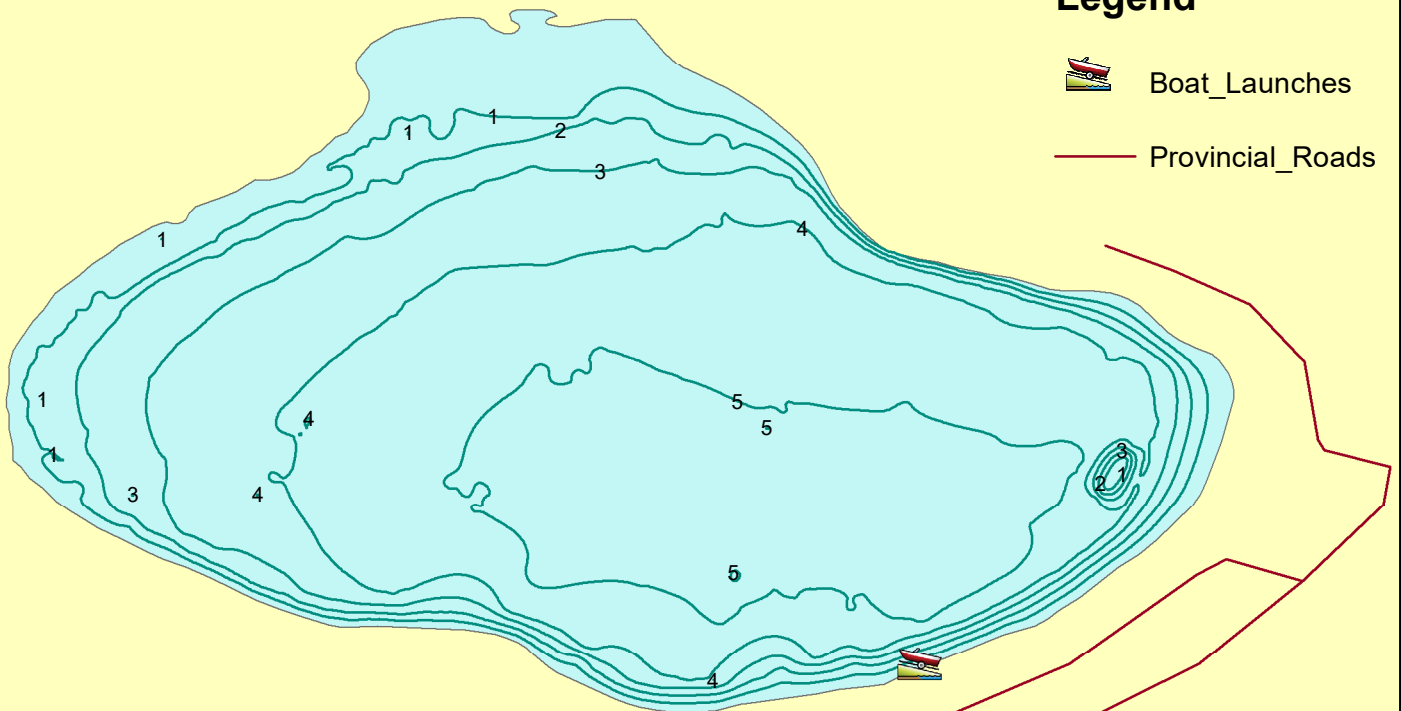

Silver Beach Lake

50.8548W
100.9991N

Legend

Boat_Launches

Provincial_Roads

Common Species:

Largemouth Bass, Northern Pike, Yellow Perch
Smallmouth Bass, Walleye, White Sucker

Max Depth: 5.3m

Lake Area: 0.81 Km²

Contour Interval: 1m

The information in this document is intended for angling purposes only and is not for use as a navigational aid. The locations of features cannot be guaranteed.

264