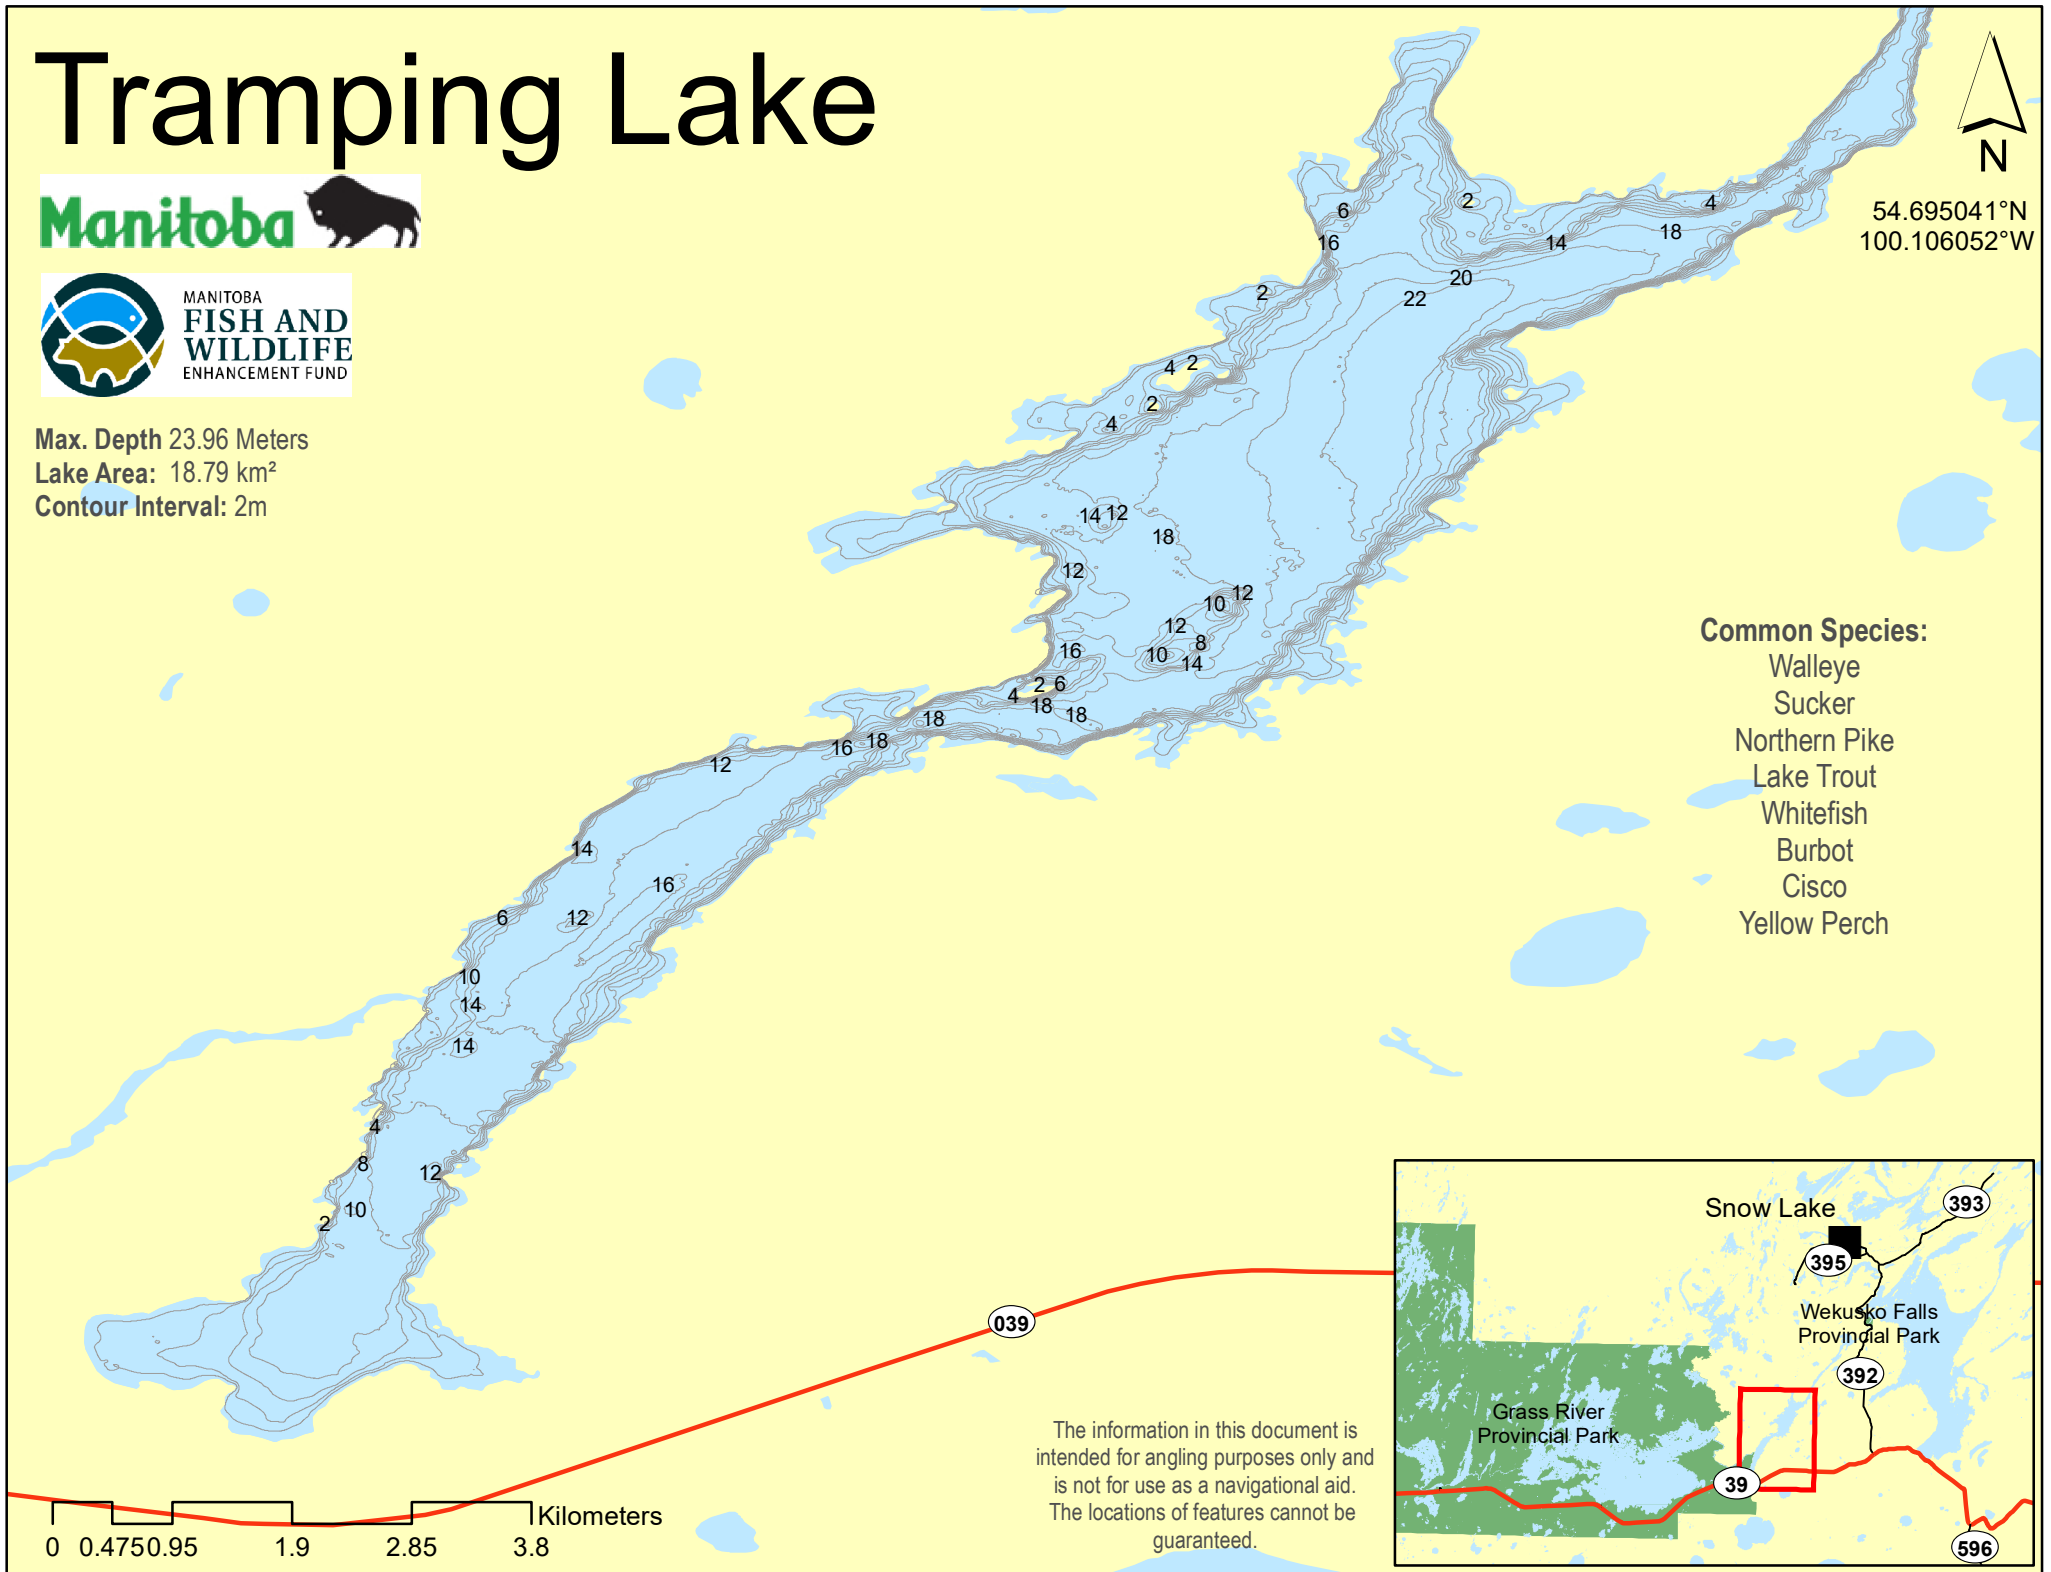

# Tramping Lake

Max. Depth 23.96 Meters  
Lake Area: 18.79 km<sup>2</sup>  
Contour Interval: 2m

54.695041°N  
100.106052°W

### Common Species:

- Walleye
- Sucker
- Northern Pike
- Lake Trout
- Whitefish
- Burbot
- Cisco
- Yellow Perch

The information in this document is intended for angling purposes only and is not for use as a navigational aid. The locations of features cannot be guaranteed.

### Common Species:

- Walleye
- Sucker
- Northern Pike
- Lake Trout
- Whitefish
- Burbot
- Cisco
- Yellow Perch

0 0.475 0.95 1.9 2.85 3.8 Kilometers

The information in this document is intended for angling purposes only and is not for use as a navigational aid. The locations of features cannot be guaranteed.