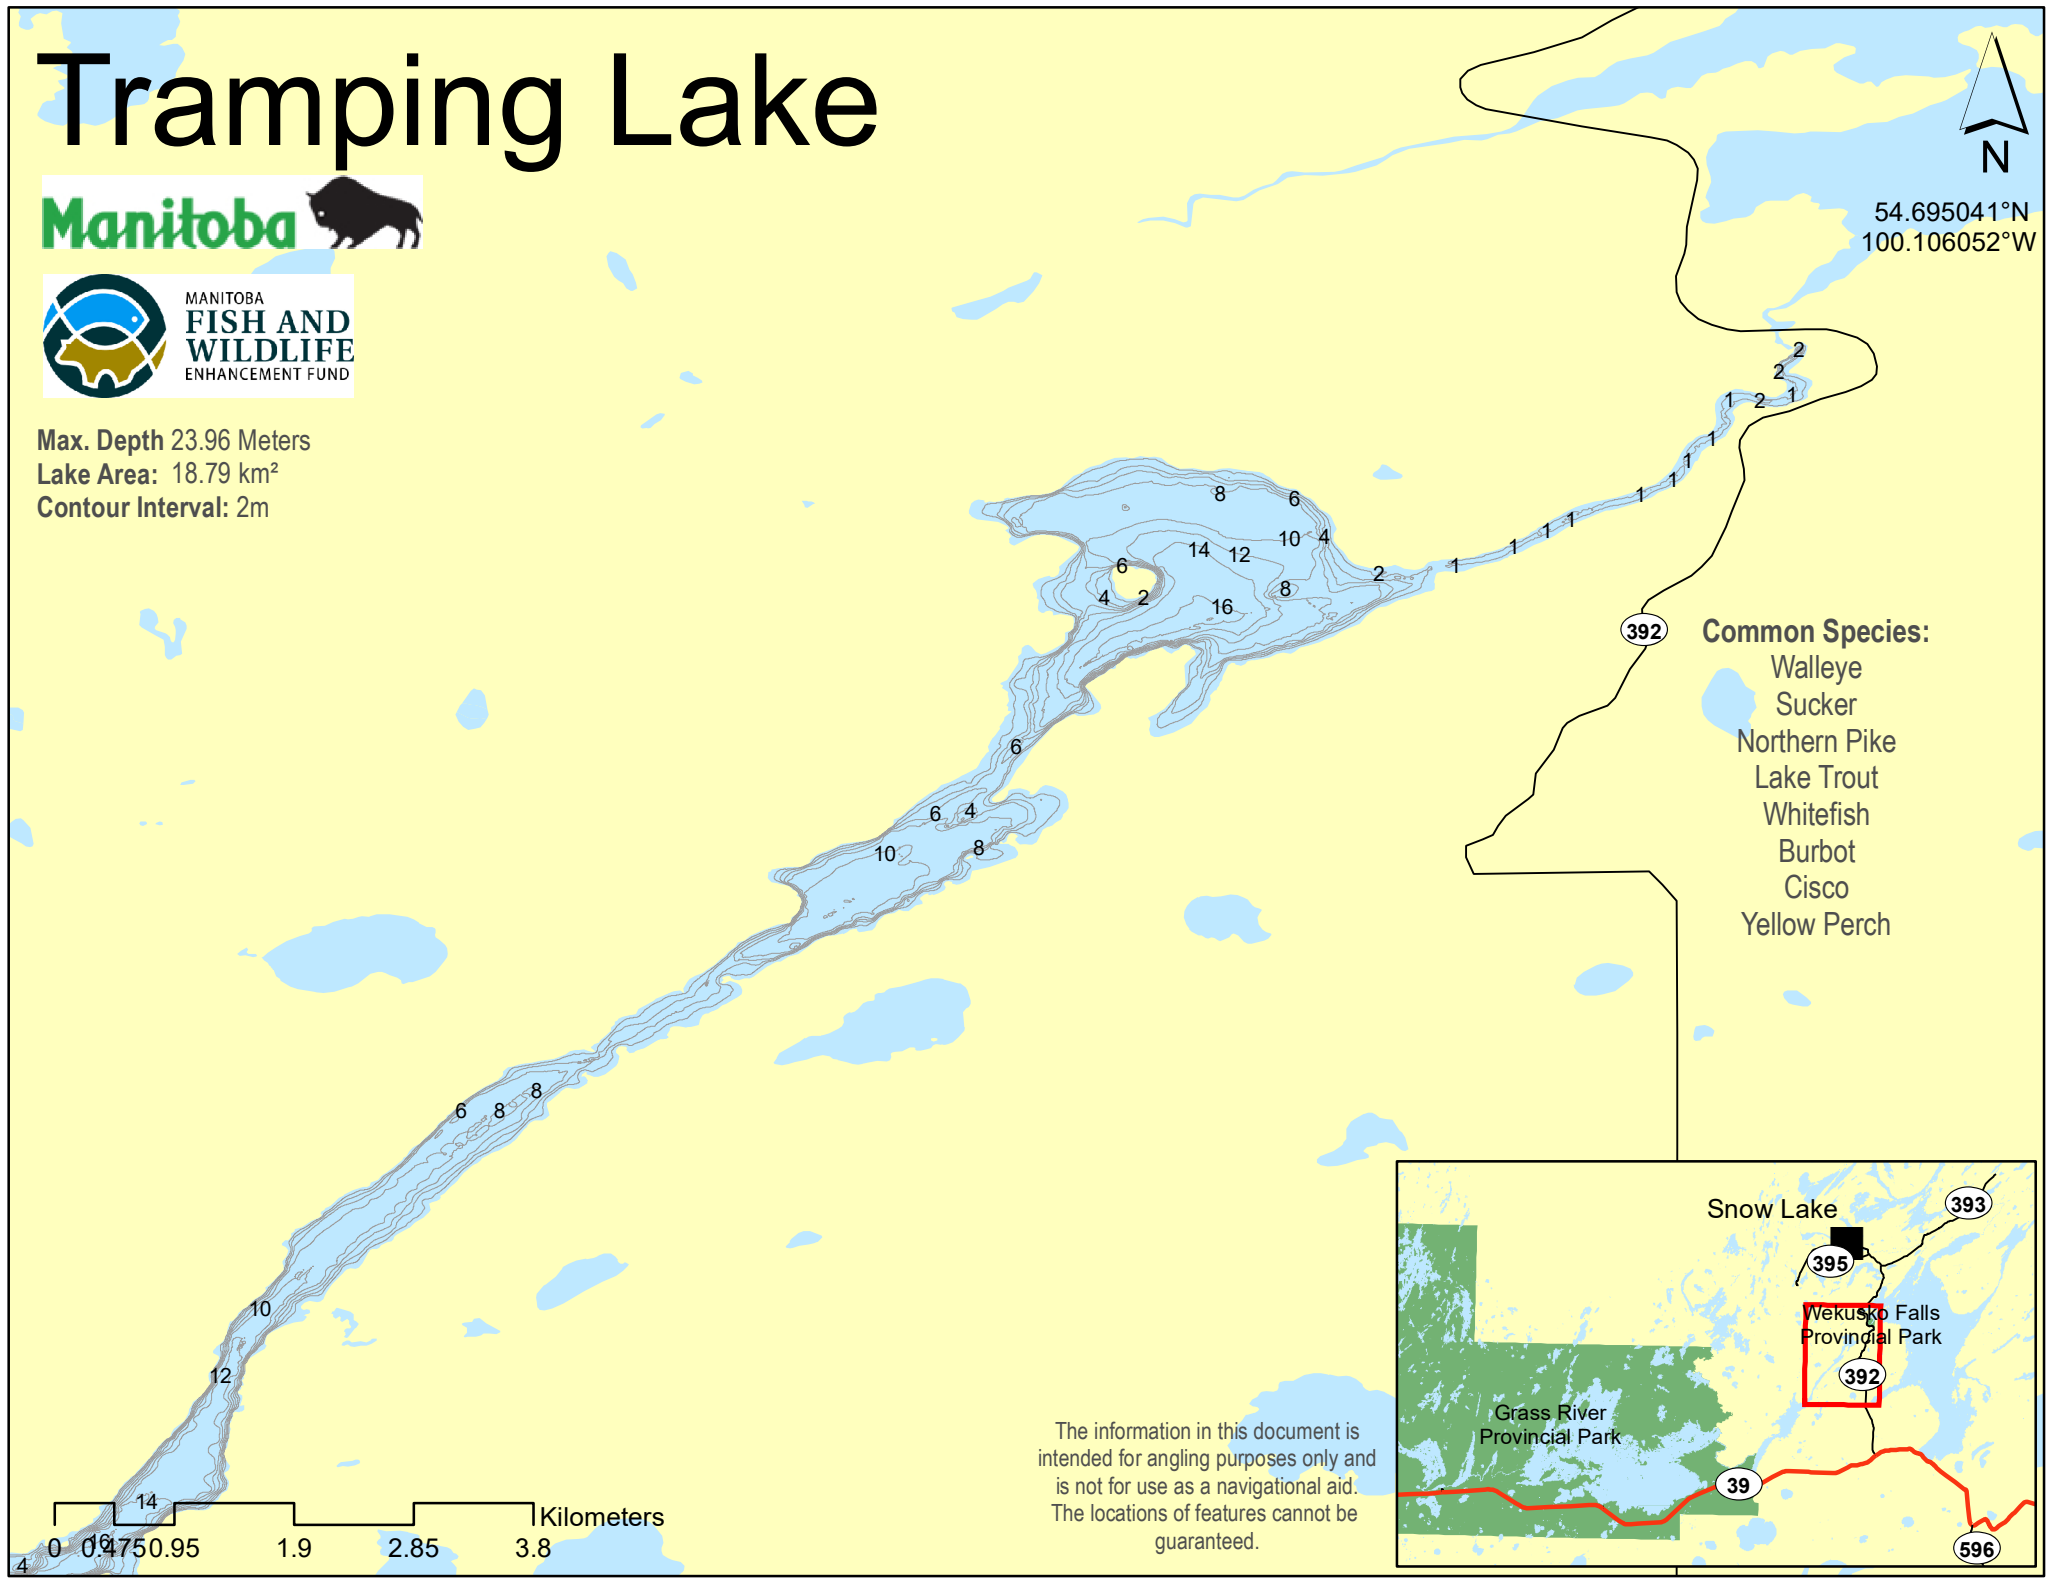

# Tramping Lake

Max. Depth 23.96 Meters  
Lake Area: 18.79 km<sup>2</sup>  
Contour Interval: 2m

54.695041°N  
100.106052°W

### Common Species:

- Walleye
- Sucker
- Northern Pike
- Lake Trout
- Whitefish
- Burbot
- Cisco
- Yellow Perch

The information in this document is intended for angling purposes only and is not for use as a navigational aid. The locations of features cannot be guaranteed.

### Common Species:

- Walleye
- Sucker
- Northern Pike
- Lake Trout
- Whitefish
- Burbot
- Cisco
- Yellow Perch

0 0.475 0.95 1.9 2.85 3.8 Kilometers

The information in this document is intended for angling purposes only and is not for use as a navigational aid. The locations of features cannot be guaranteed.