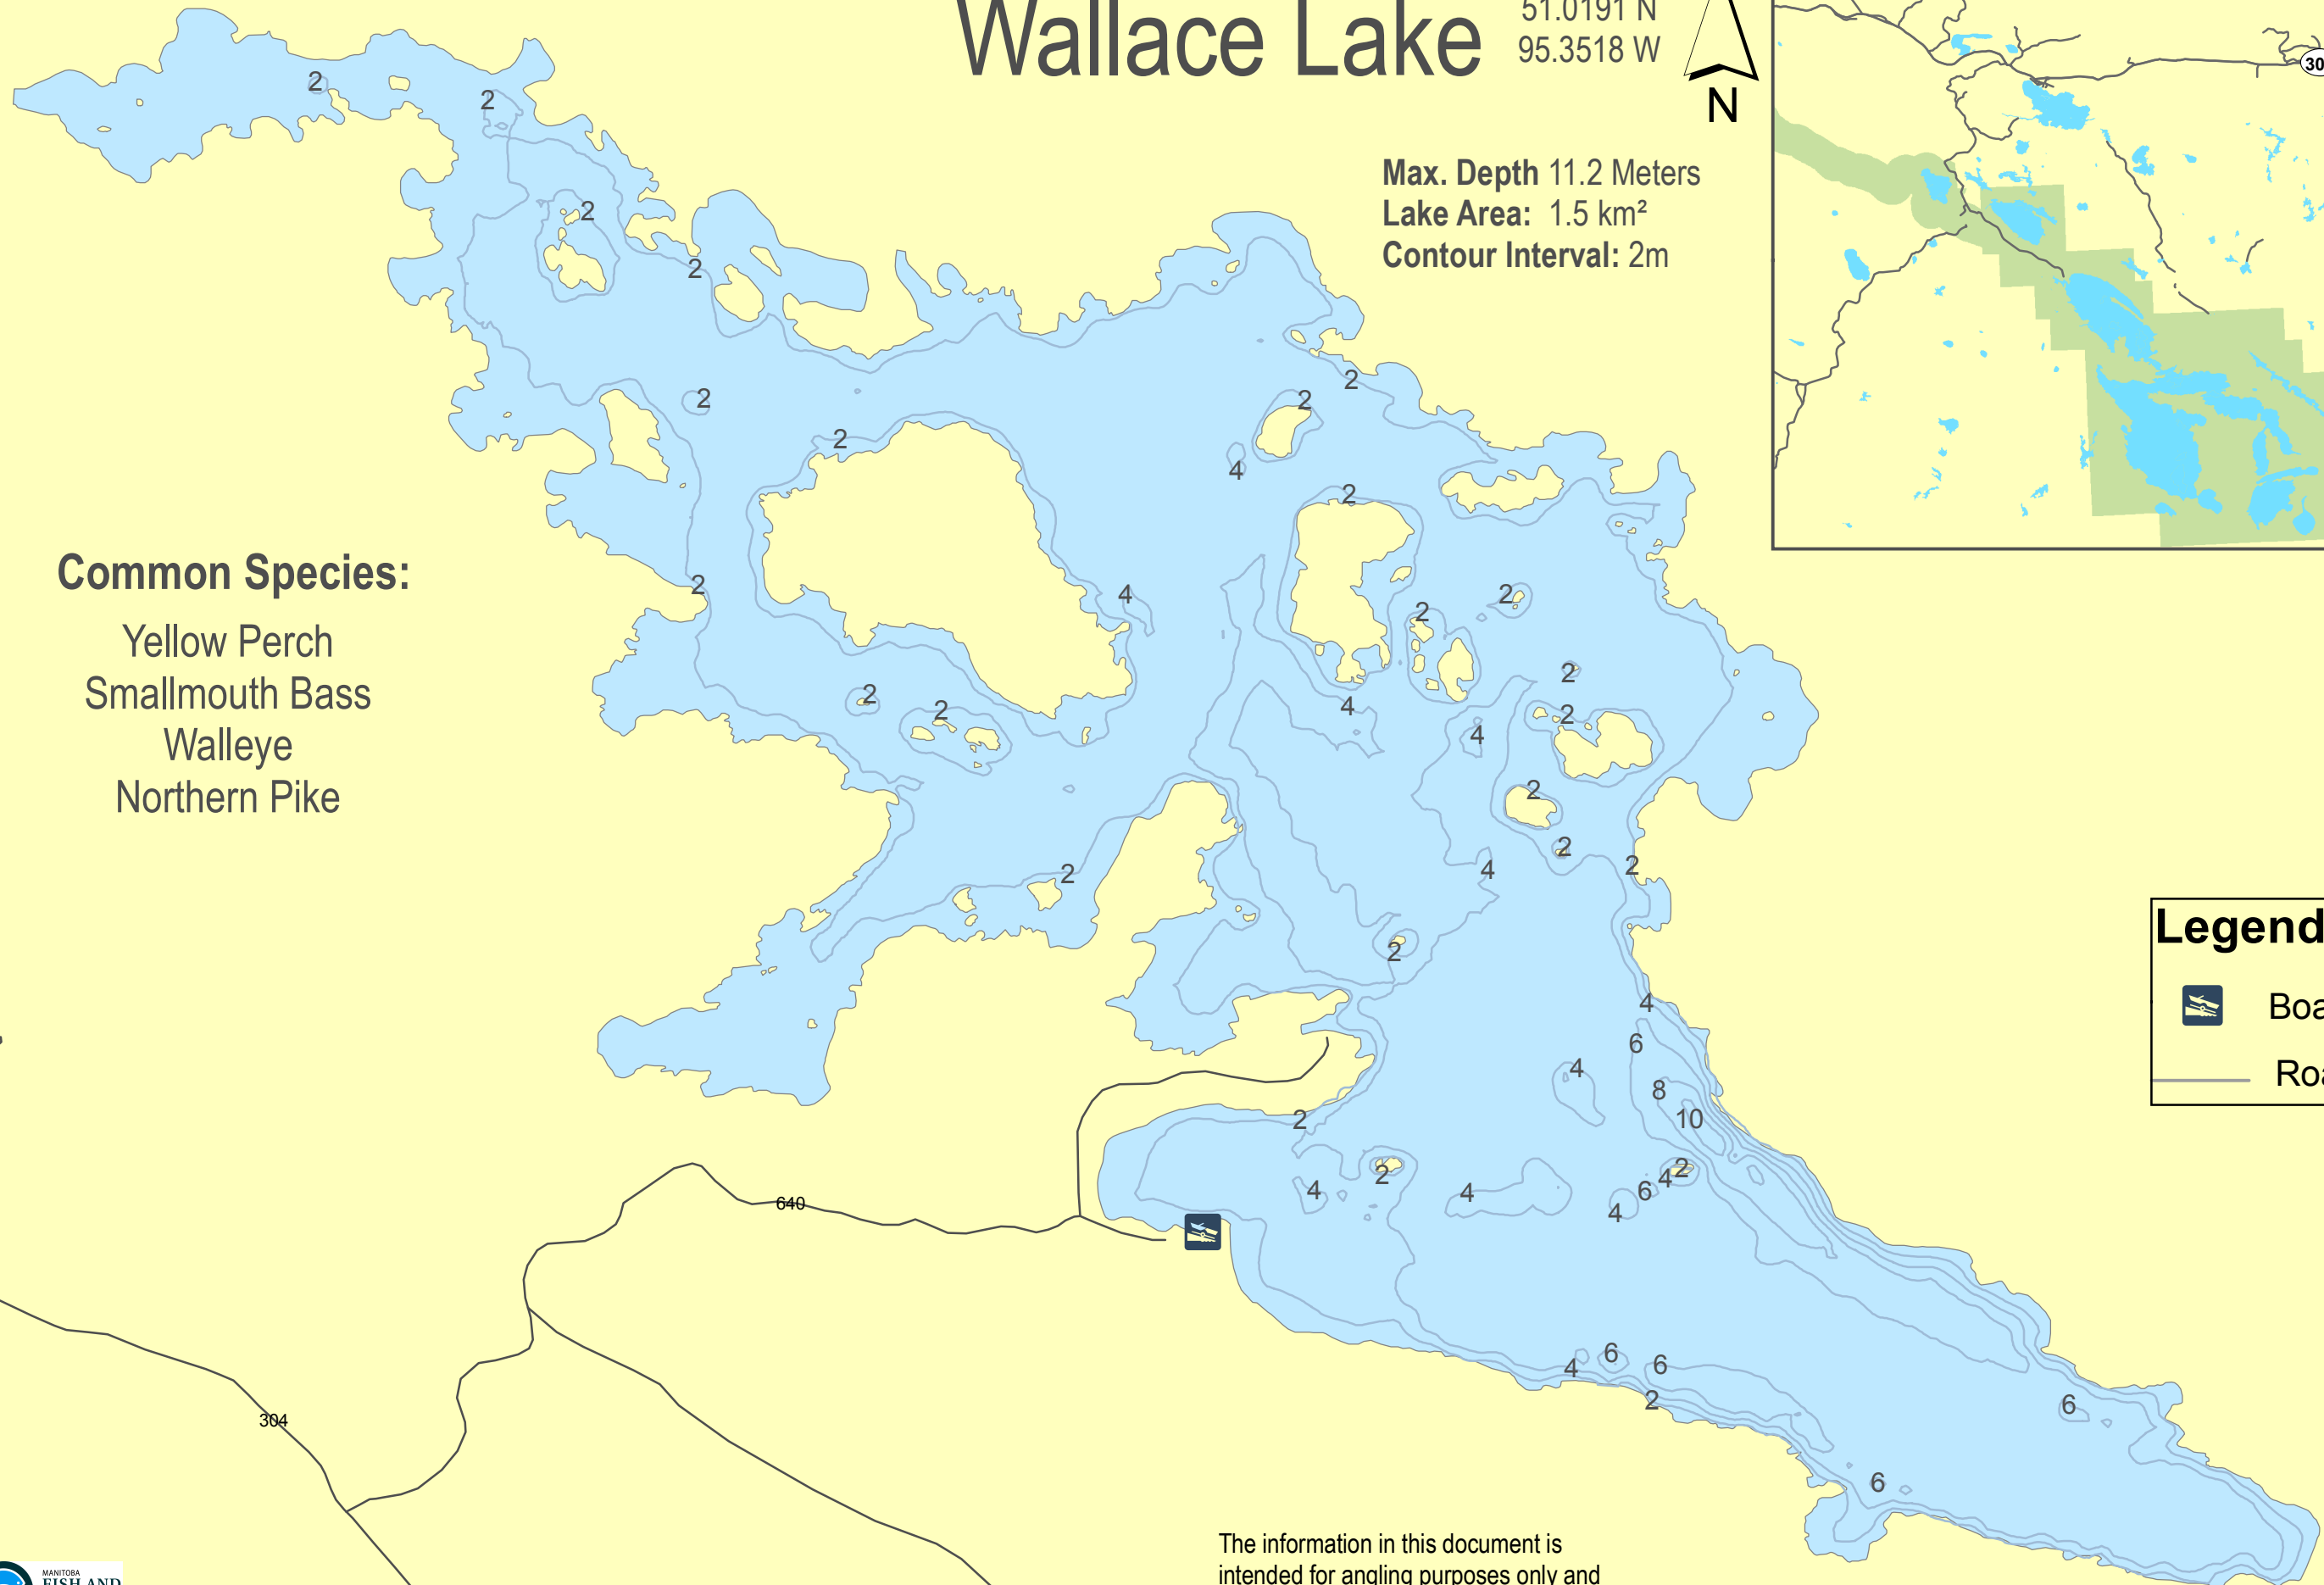

Wallace Lake

51.0191 N
95.3518 W

Max. Depth 11.2 Meters
Lake Area: 1.5 km²
Contour Interval: 2m

Common Species:

- Yellow Perch
- Smallmouth Bass
- Walleye
- Northern Pike

Legend

-  Boat Launch
-  Road or Highway

The information in this document is intended for angling purposes only and is not for use as a navigational aid. The locations of features cannot be guaranteed.