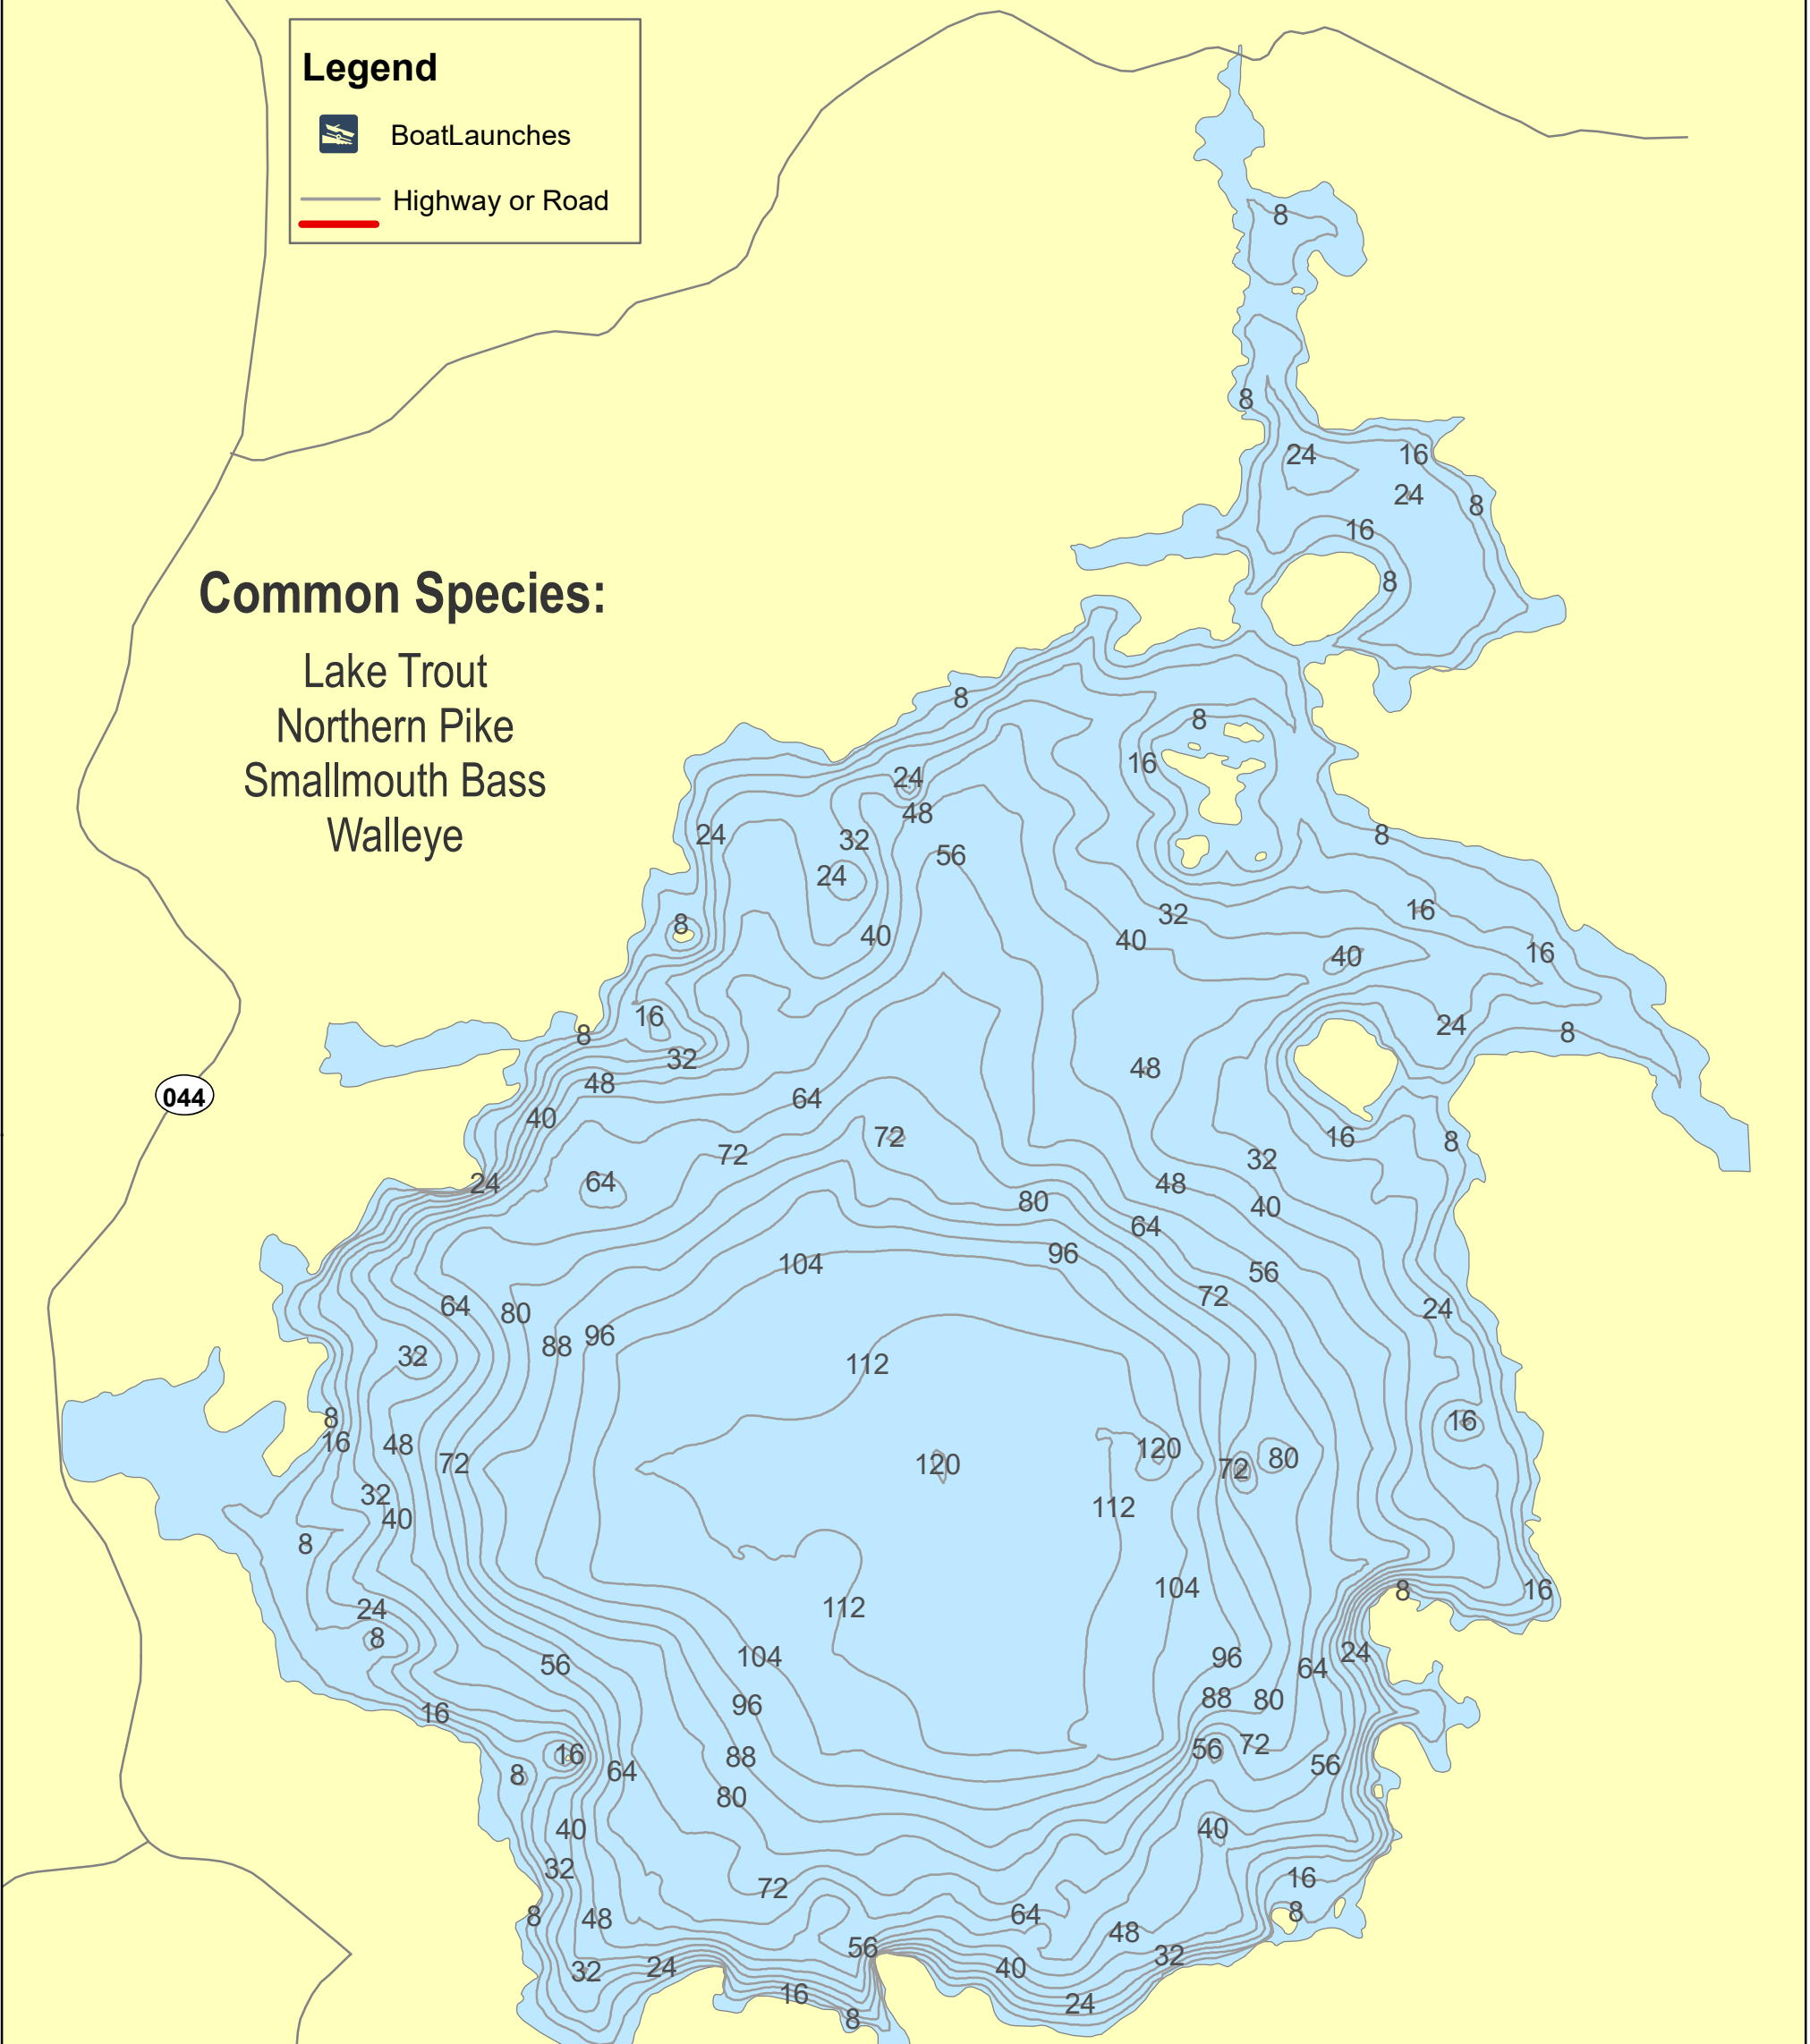

West Hawk Lake

Max. Depth 125 Meters
Lake Area: 14.6 km²
Contour Interval: 8m

49.7633
-95.1869

Legend

BoatLaunches

Highway or Road

Common Species:

Lake Trout
Northern Pike
Smallmouth Bass
Walleye

The information in this document is intended for angling purposes only and is not for use as a navigational aid. The locations of features cannot be guaranteed.