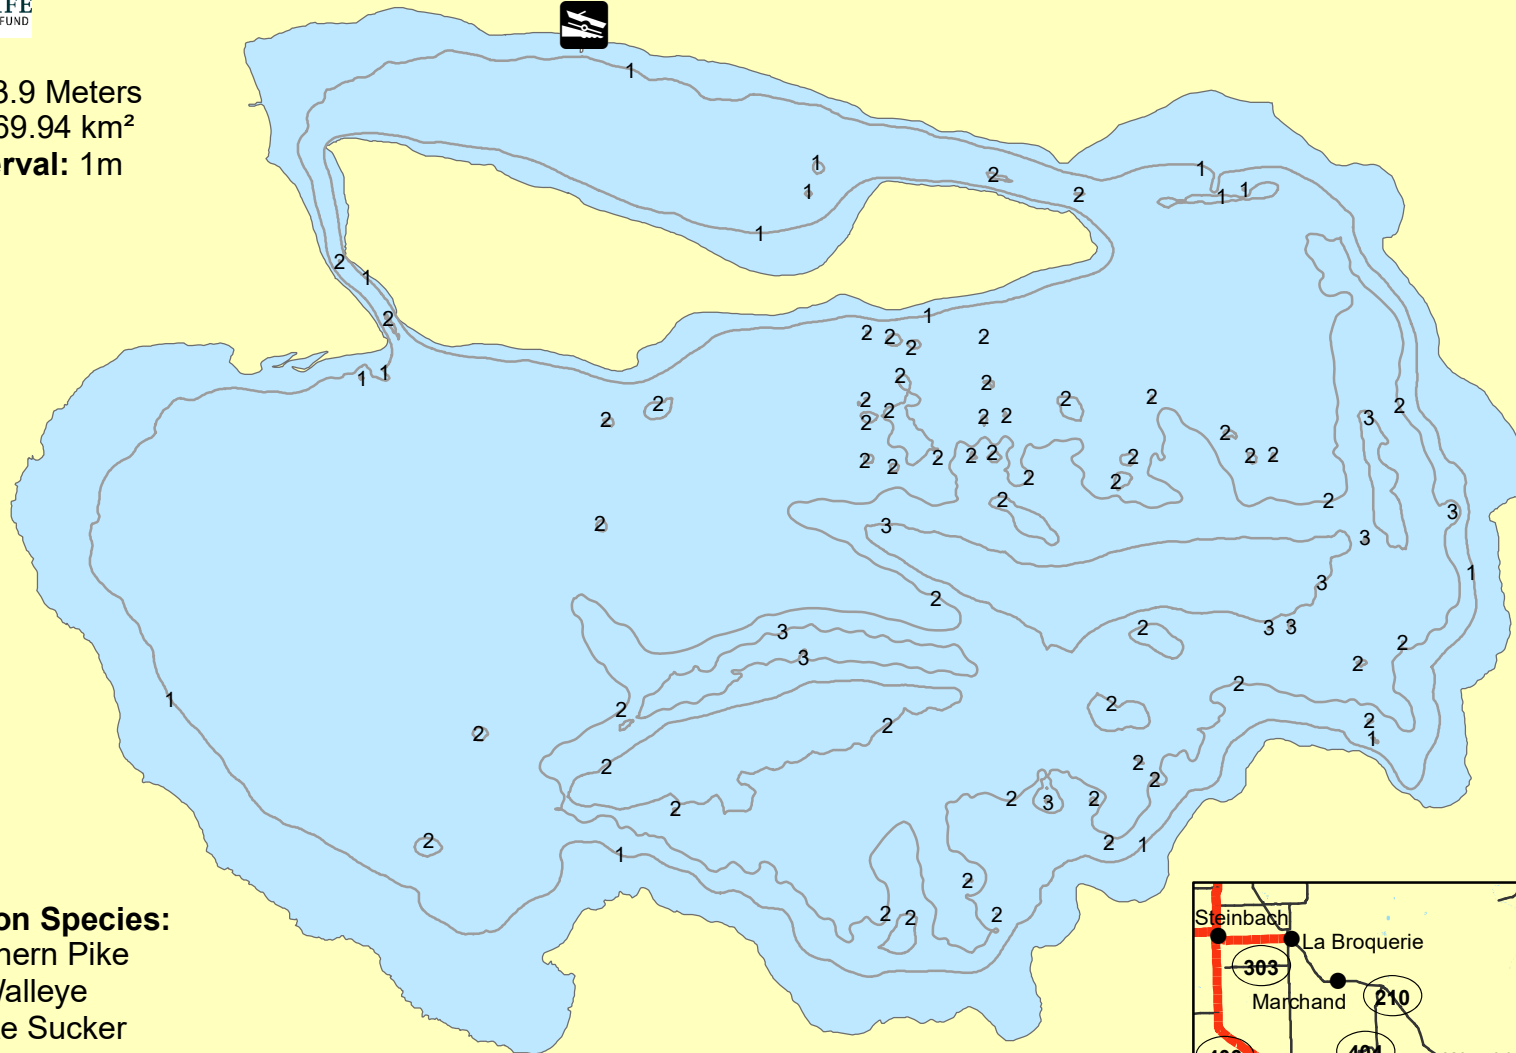

# Whitemouth Lake

49.237863°N  
95.683142°W

**Max. Depth 3.9 Meters**  
**Lake Area: 69.94 km<sup>2</sup>**  
**Contour Interval: 1m**

**Common Species:**  
Northern Pike  
Walleye  
White Sucker

The information in this document is intended for angling purposes only and is not for use as a navigational aid. The locations of features cannot be guaranteed.