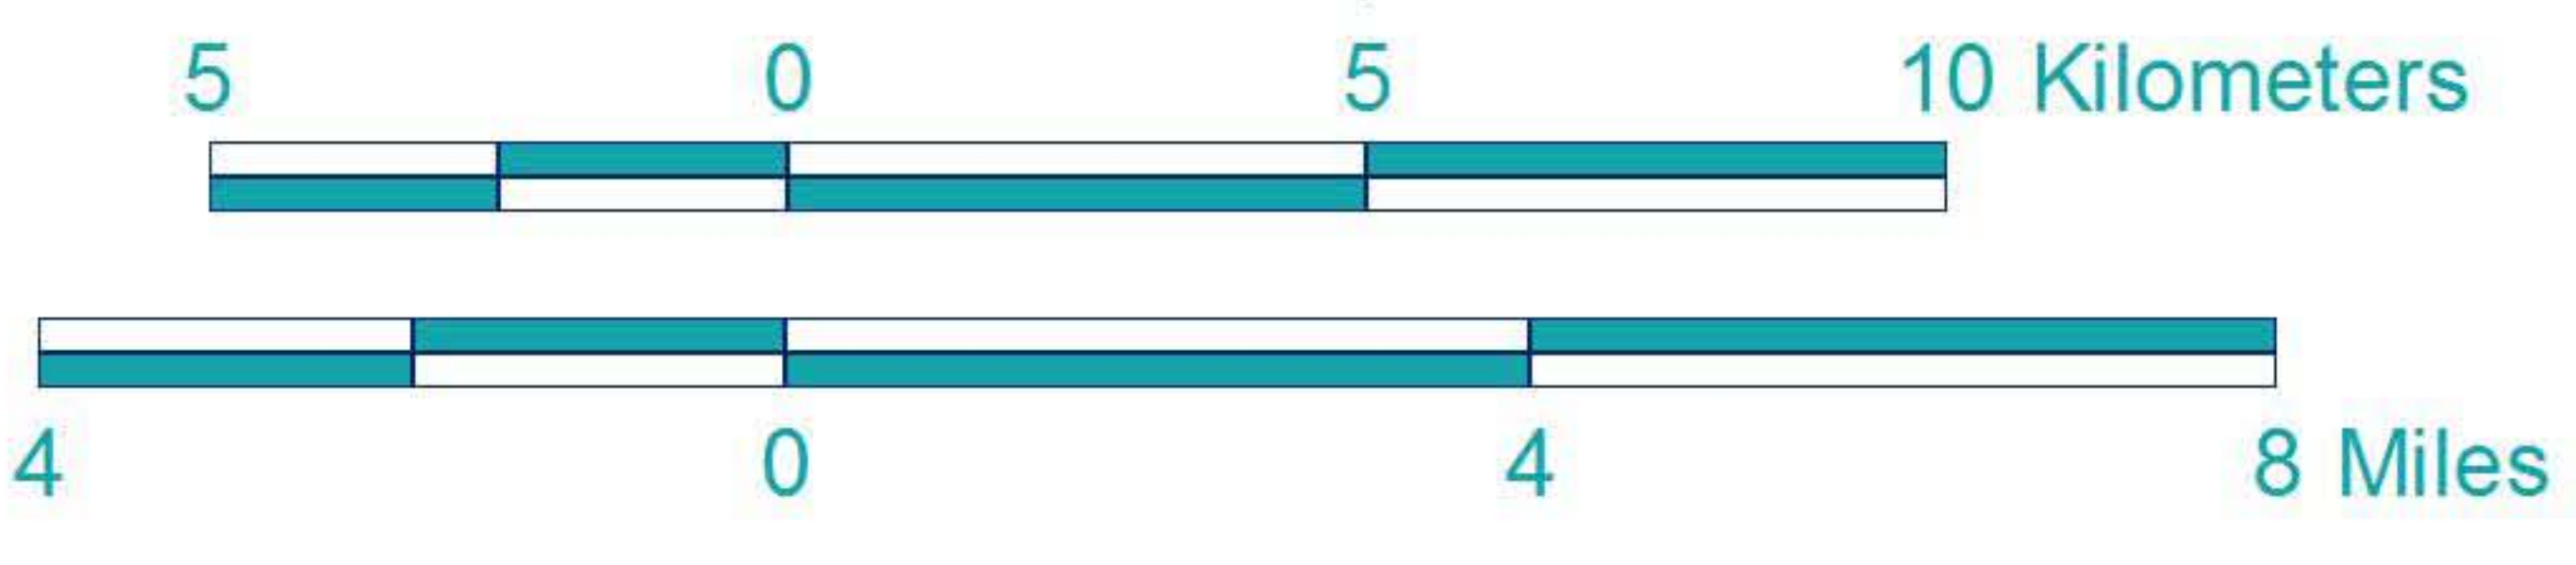

WHITESHELL PROVINCIAL PARK

NO HUNTING AREAS

Scale 1 : 280,000

Notes:

- Persons may not hunt, possess a loaded firearm or discharge a firearm, within the highlighted area.
- 300 metre NO HUNTING areas exist on both sides of highlighted highways, access roads and trails.
- All other roads and trails not highlighted are open to hunting with no 300 metre restriction.
- ORV's may be used on all these trails related to hunting during open Big Game Seasons unless otherwise posted.
- No Hunting areas follow natural boundaries for ease of identification. Where required, signs are posted in the field.
- All other Park areas are open to hunting unless otherwise noted on this map.