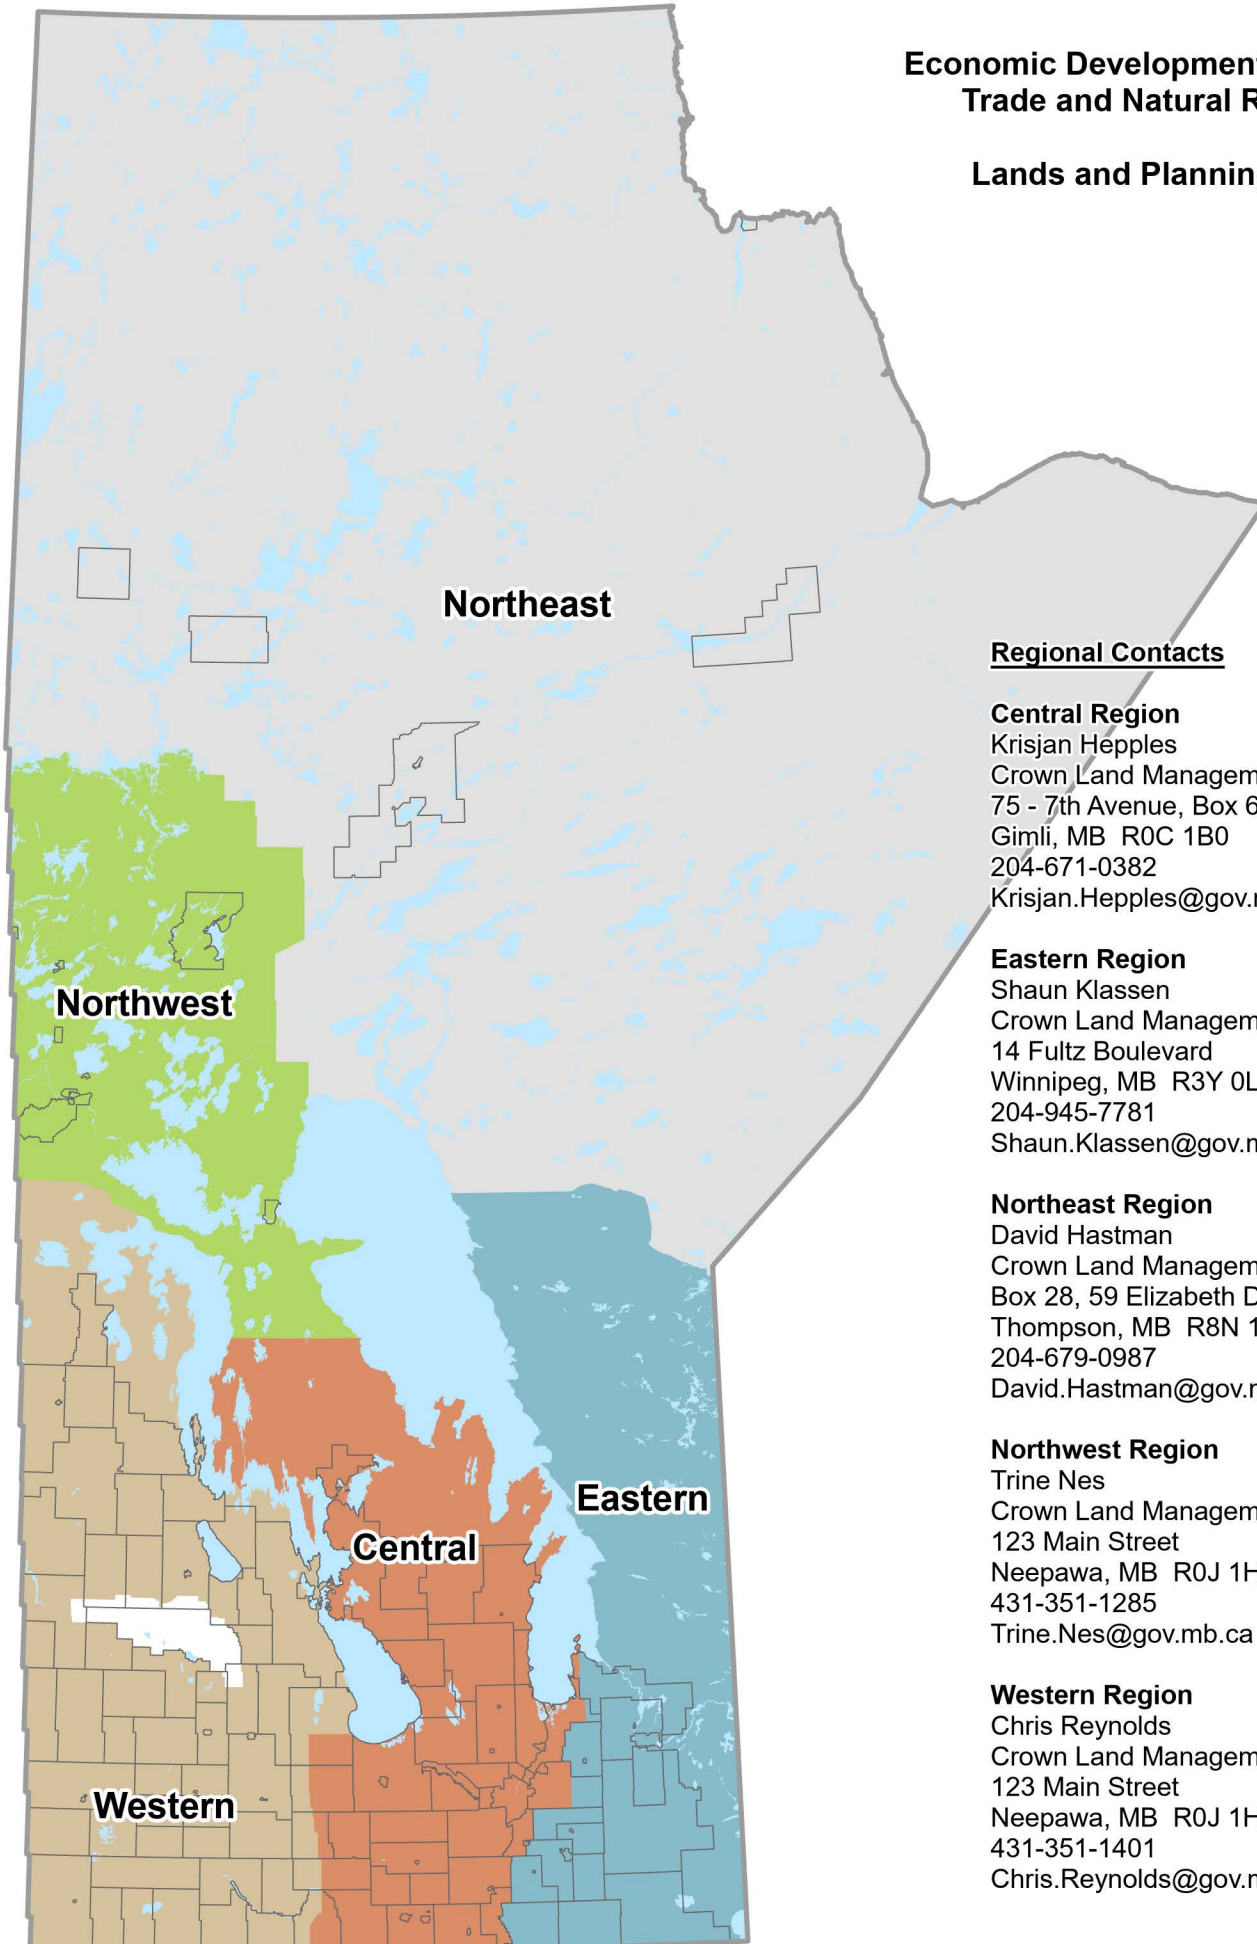

**Economic Development, Investment,
Trade and Natural Resources**

Lands and Planning Branch

Northeast

Regional Contacts

Central Region

Krisjan Hepples
Crown Land Management Specialist
75 - 7th Avenue, Box 6000
Gimli, MB R0C 1B0
204-671-0382
Krisjan.Hepples@gov.mb.ca

Northwest Region

Trine Nes
Crown Land Management Specialist
123 Main Street
Neepawa, MB R0J 1H0
431-351-1285
Trine.Nes@gov.mb.ca

Western Region

Chris Reynolds
Crown Land Management Specialist
123 Main Street
Neepawa, MB R0J 1H0
431-351-1401
Chris.Reynolds@gov.mb.ca

Northwest

Central

Eastern

Western