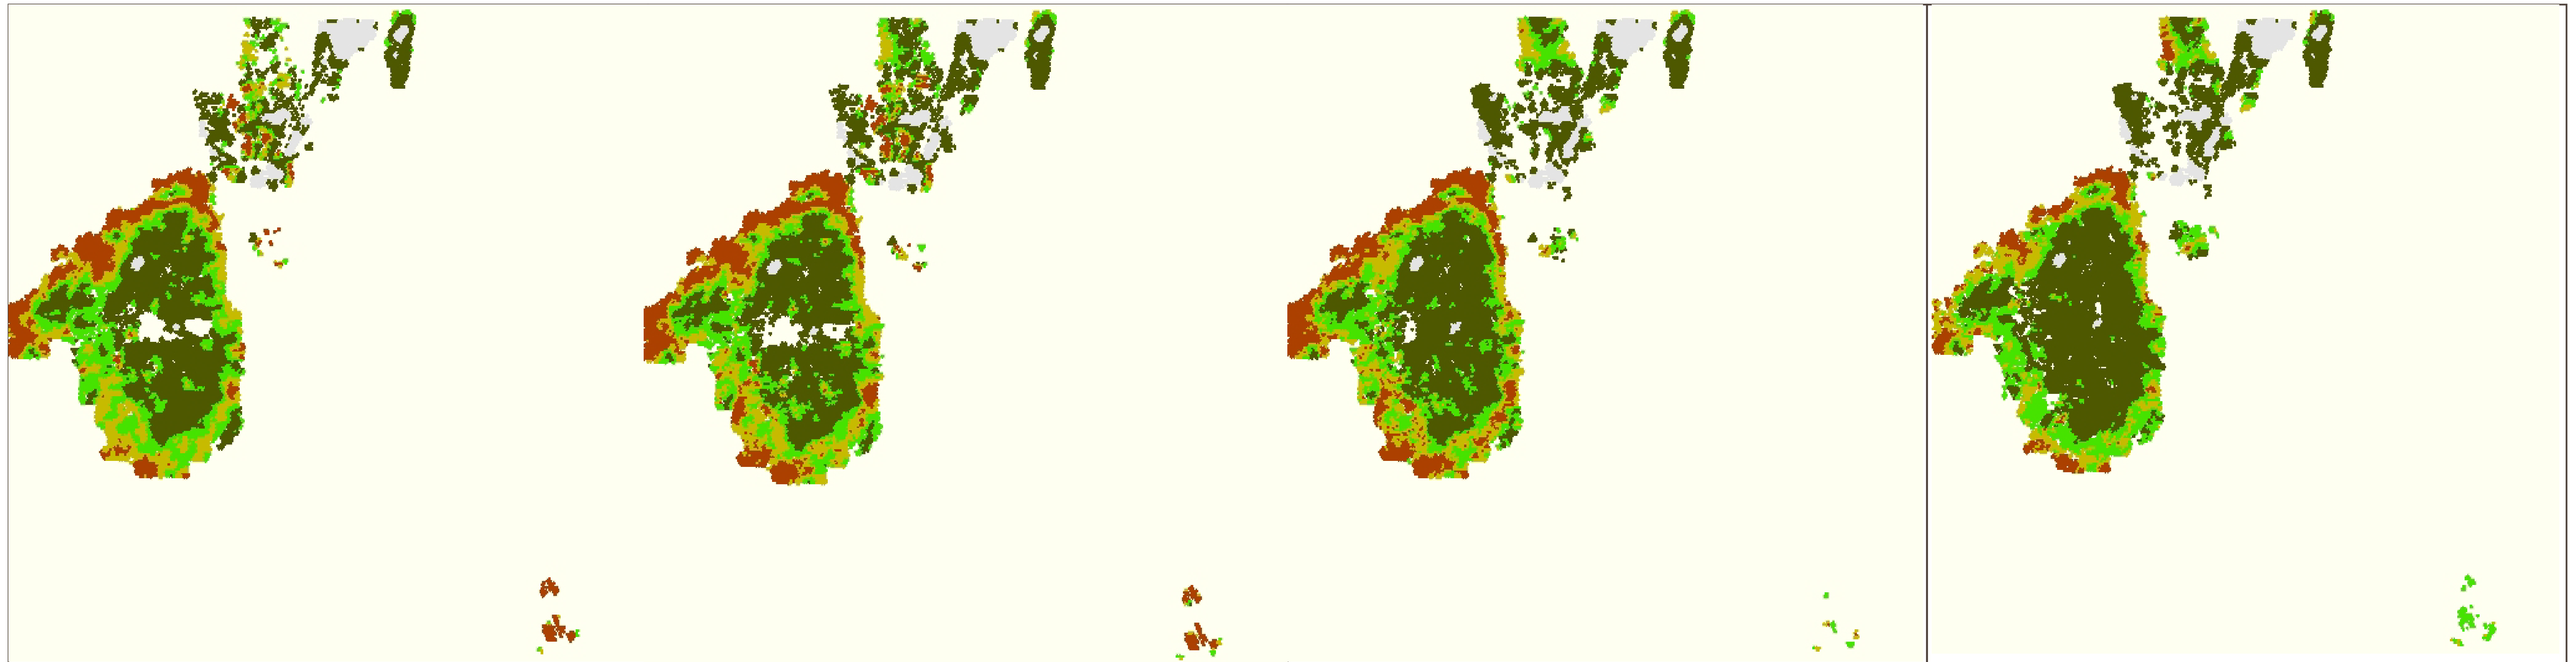

Canada Warbler (CAWA)

Year 0

Year 10

Year 20

Year 40

No Harvest

Baseline

Moose Emphasis