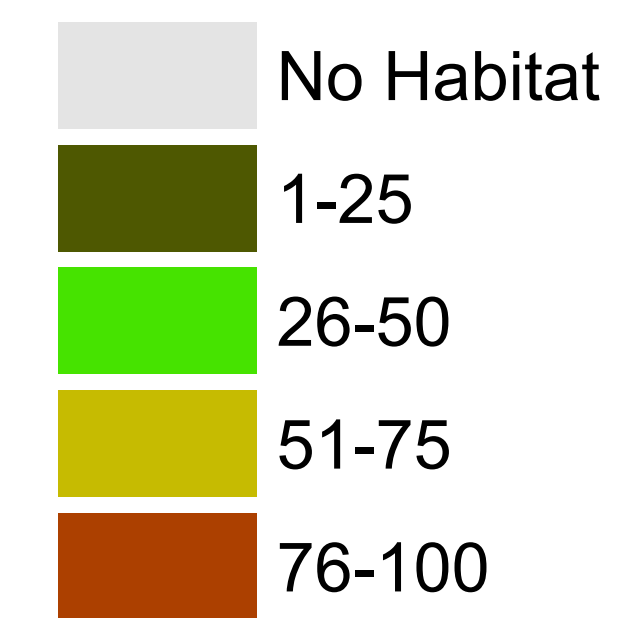

Probability of Habitat Occupancy