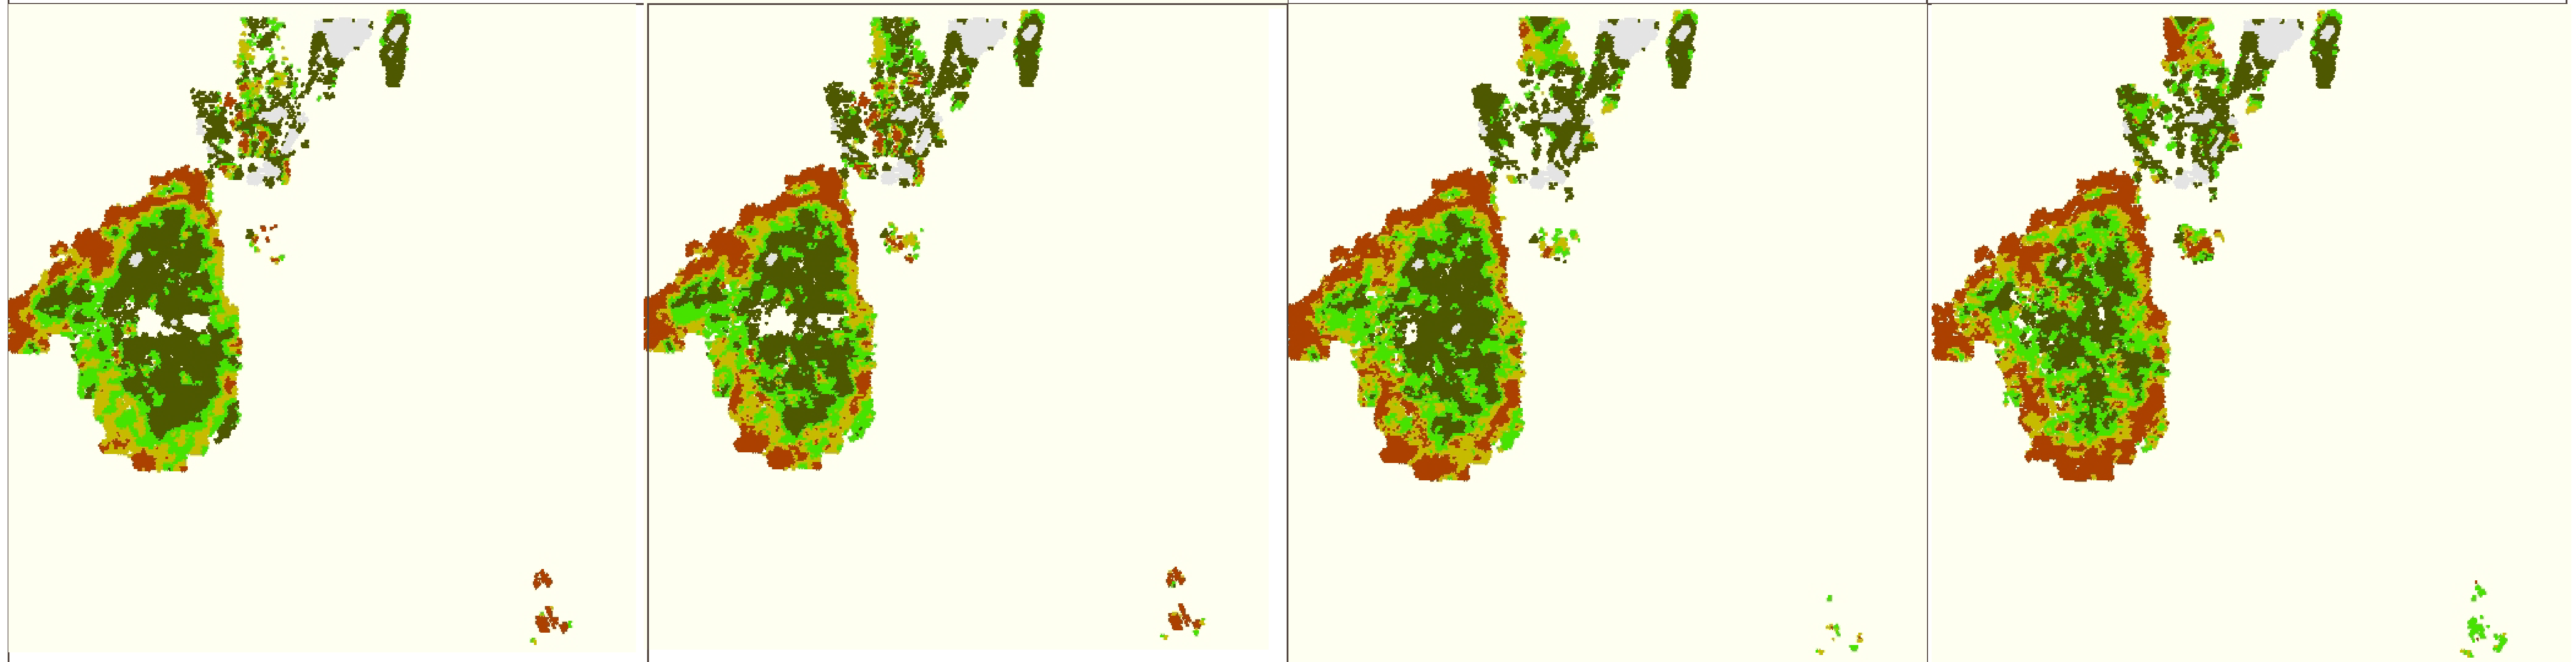

Canada Warbler (CAWA)

Year 0

Year 10

Year 20

Year 40

No Harvest

Baseline

Moose Emphasis