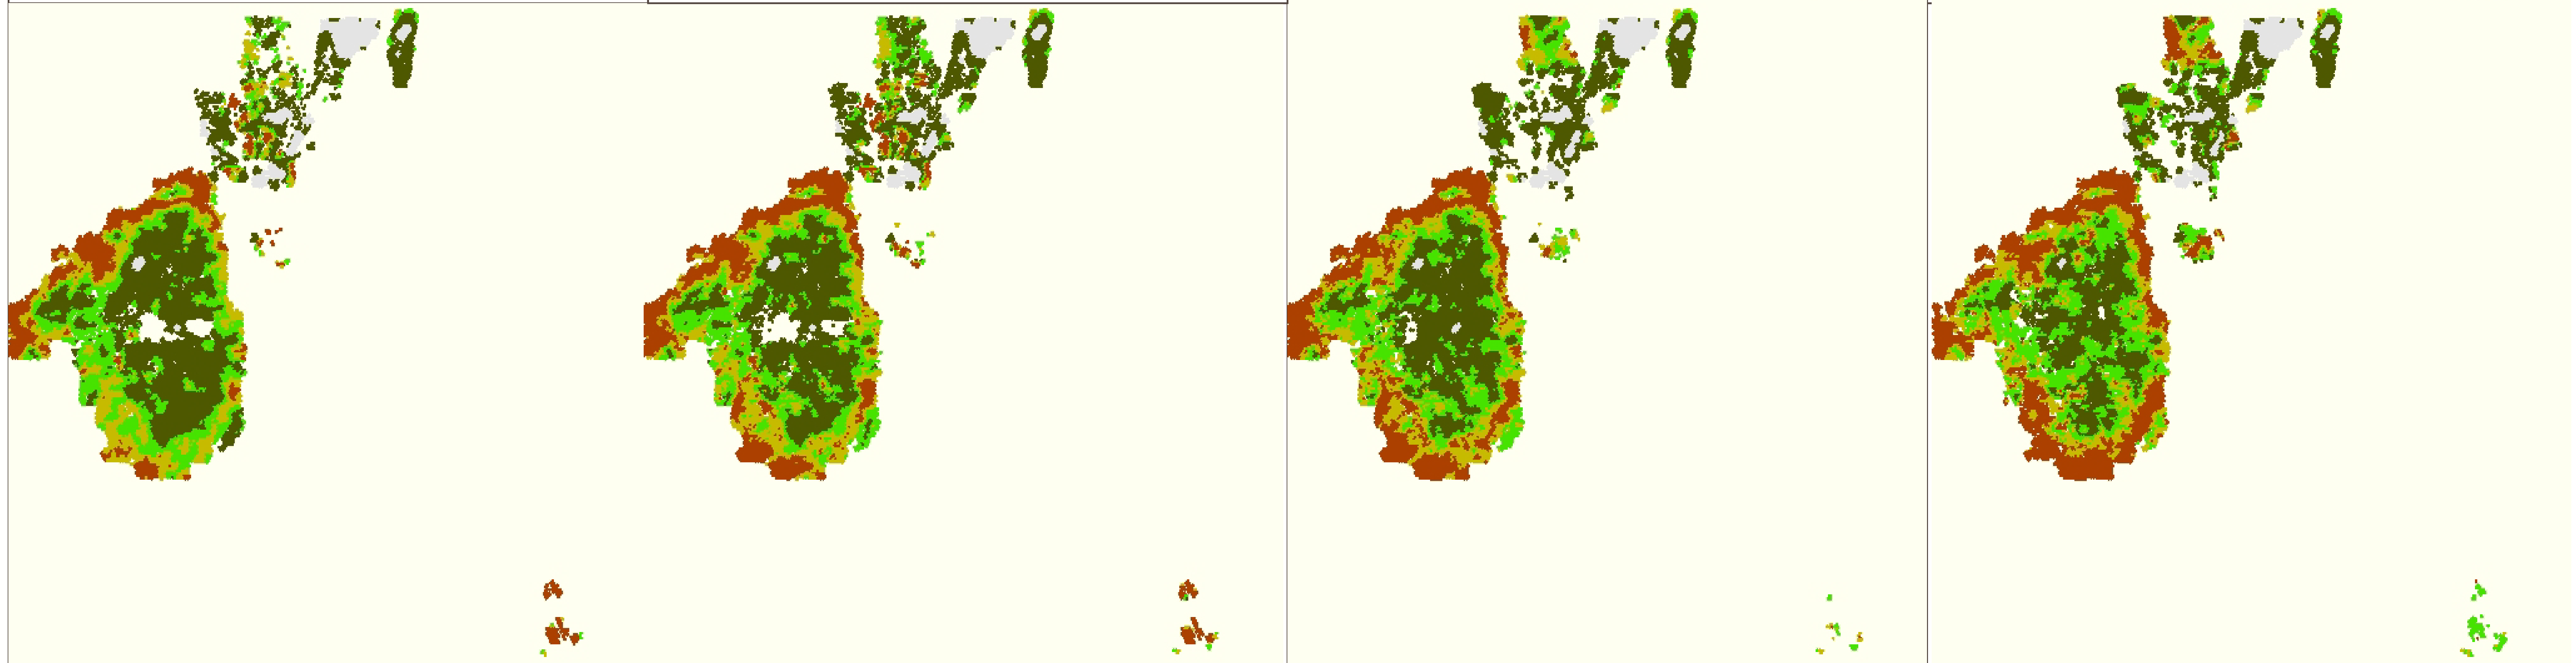

Canada Warbler (CAWA)

Year 0

Year 10

Year 20

Year 40

No Harvest

Baseline

Moose Emphasis

Probability of Habitat Occupancy

Year 40 CAWA Habitat Occupancy