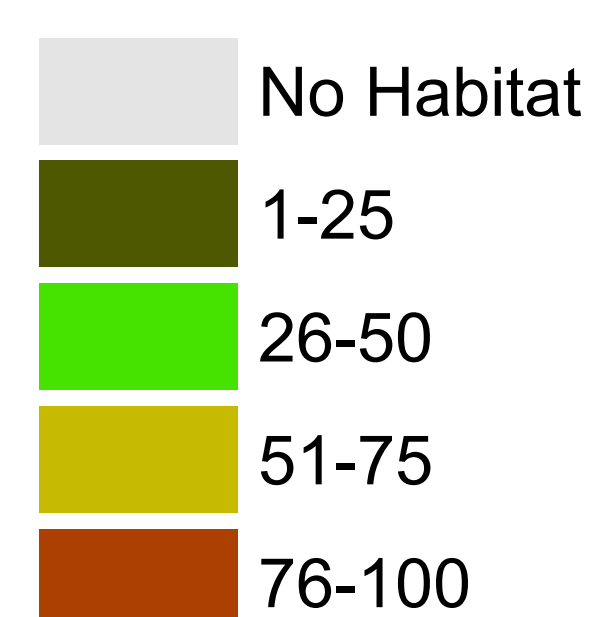

Probability of Habitat Occupancy