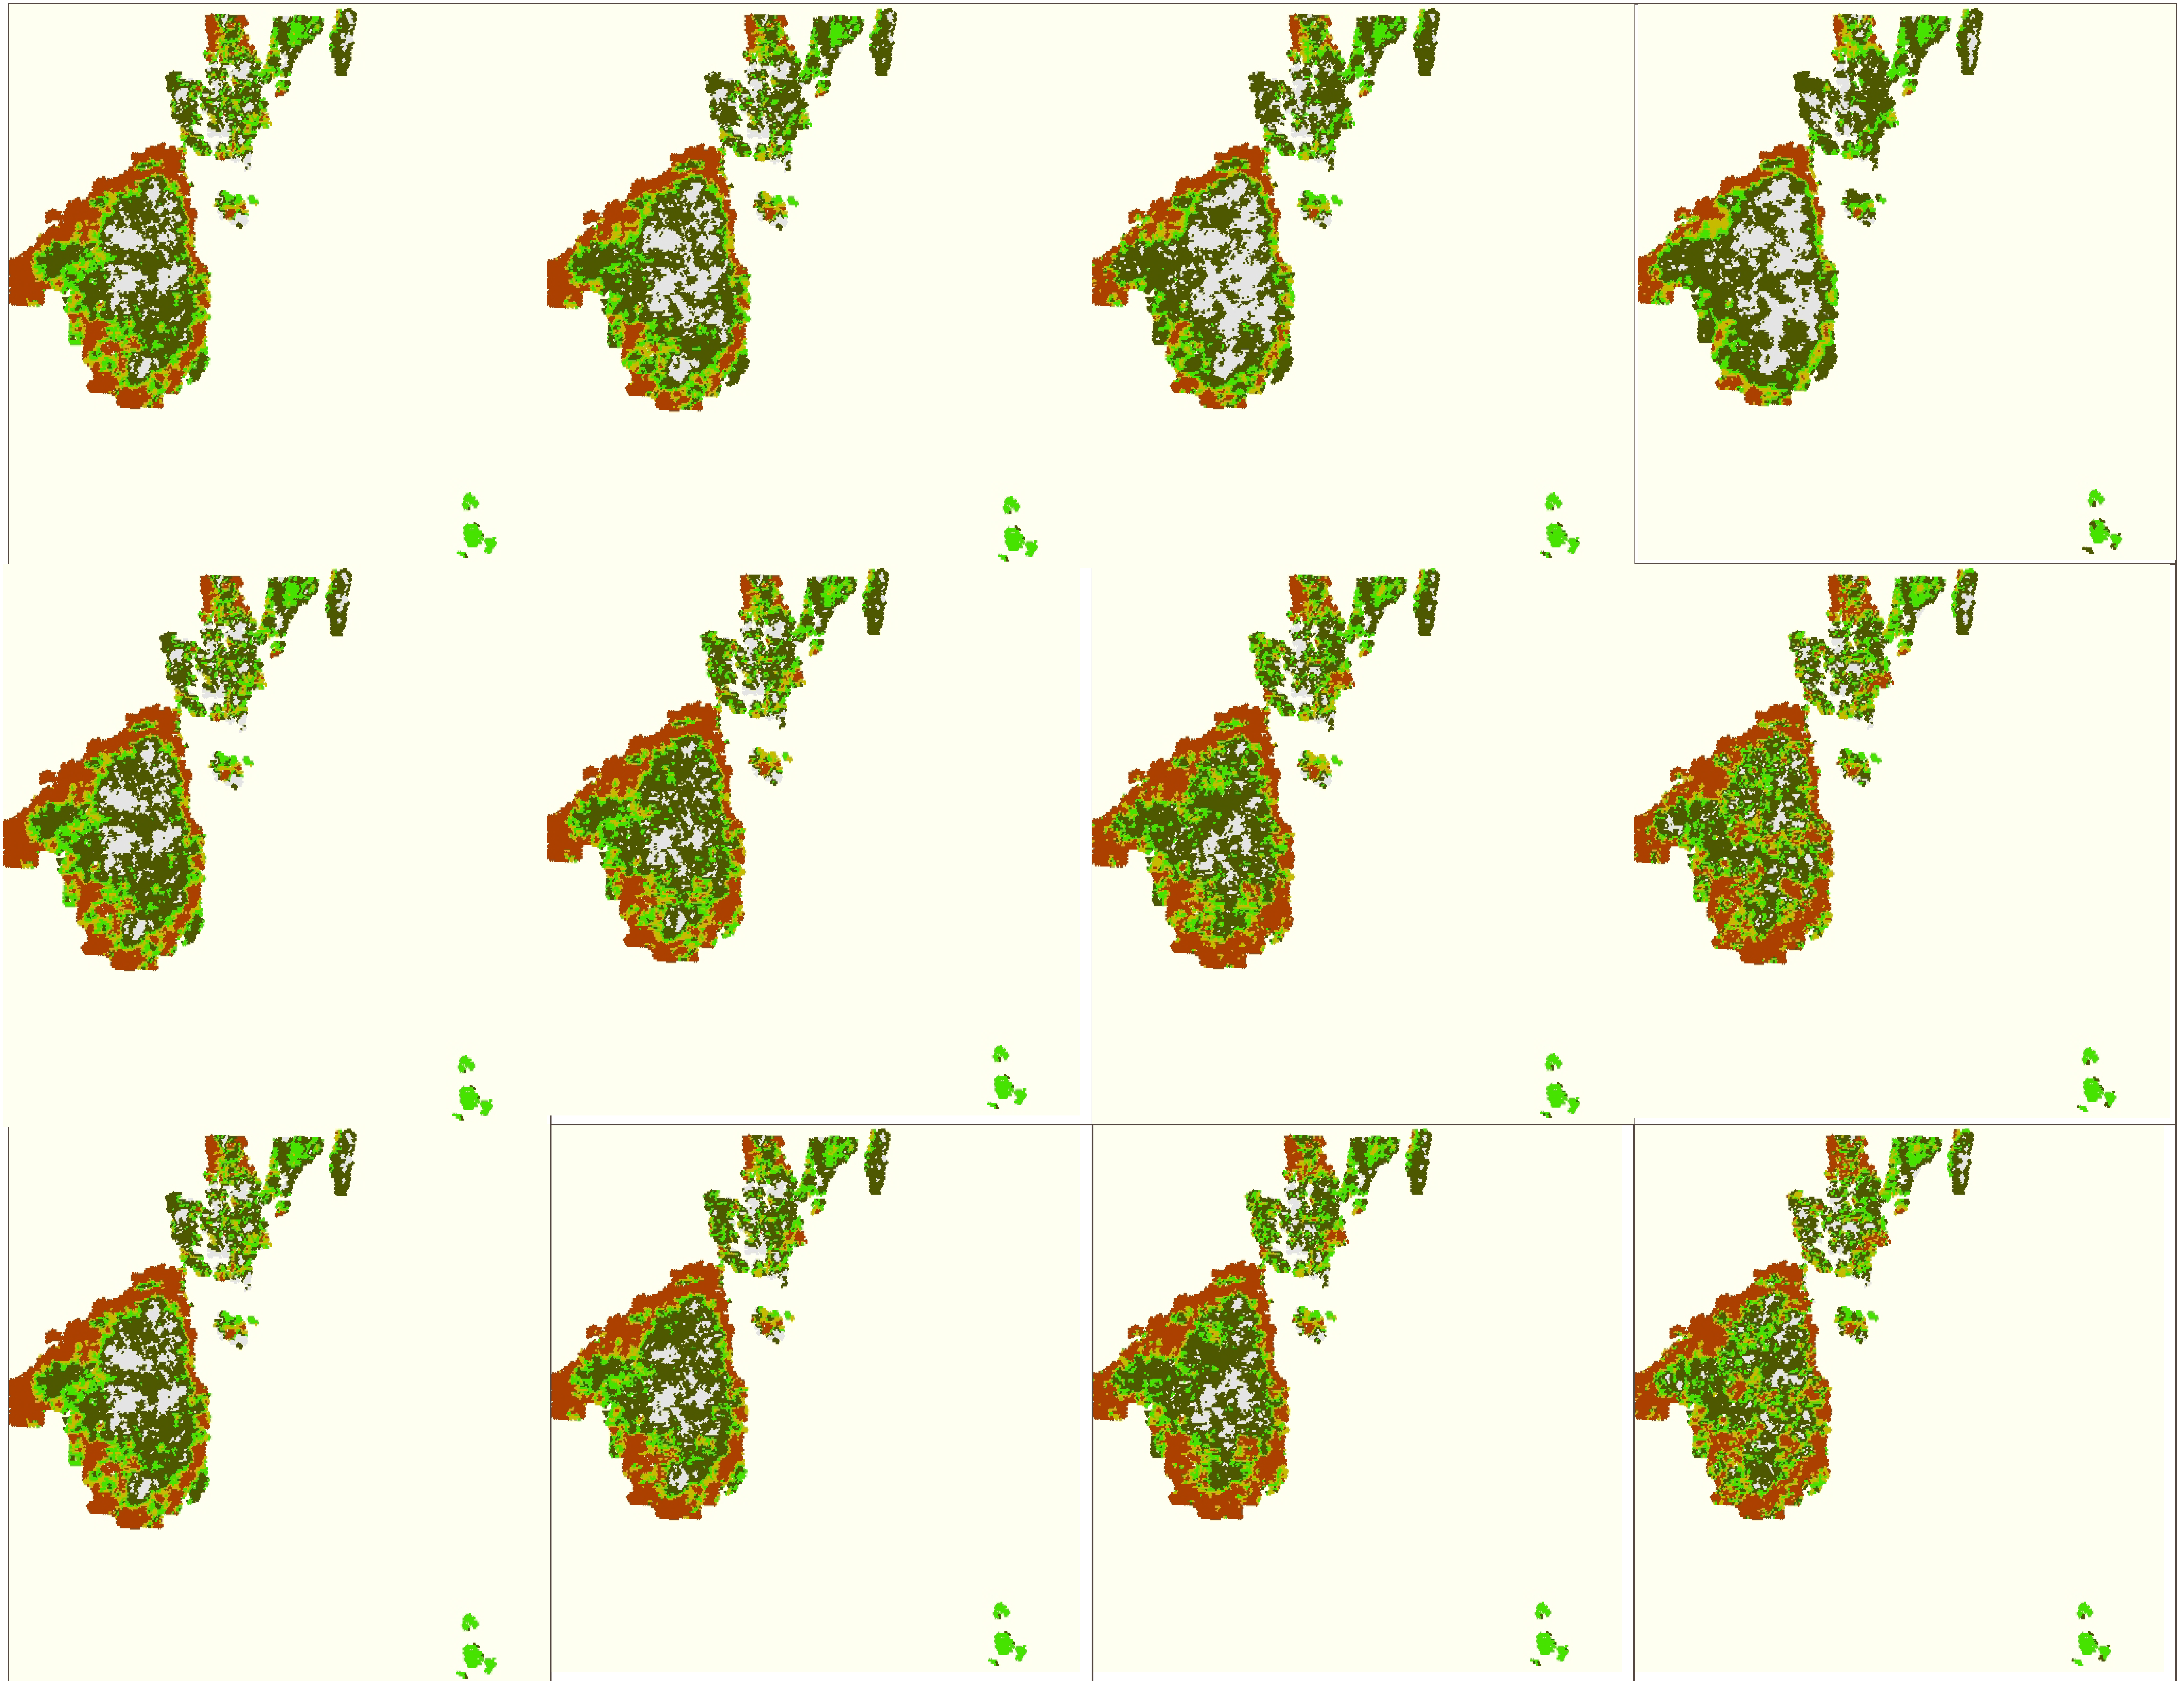

Black & White Warbler (BAWW)

Year 0

Year 10

Year 20

Year 40

No Harvest

Baseline

Moose Emphasis

Probability of Habitat Occupancy