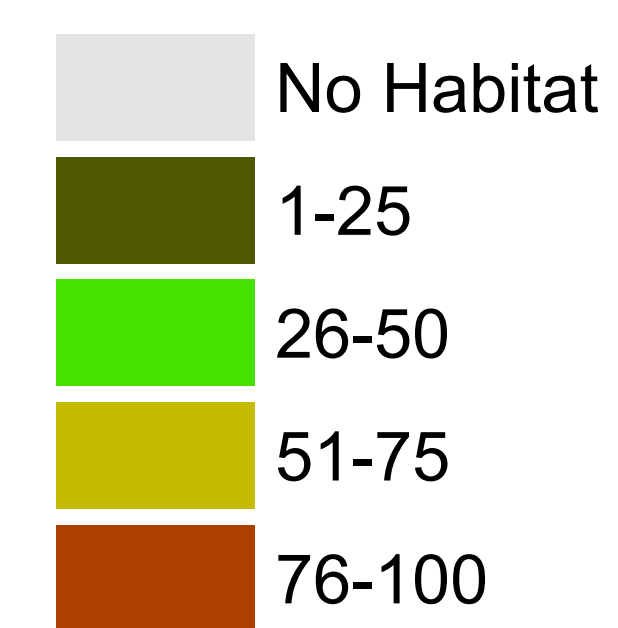

# Black-capped Chickadee

Year 0

Year 10

Year 20

Year 40

No Harvest

Baseline

Moose Emphasis

Probability of Habitat Occupancy

Year 40 BCCH Habitat Occupancy