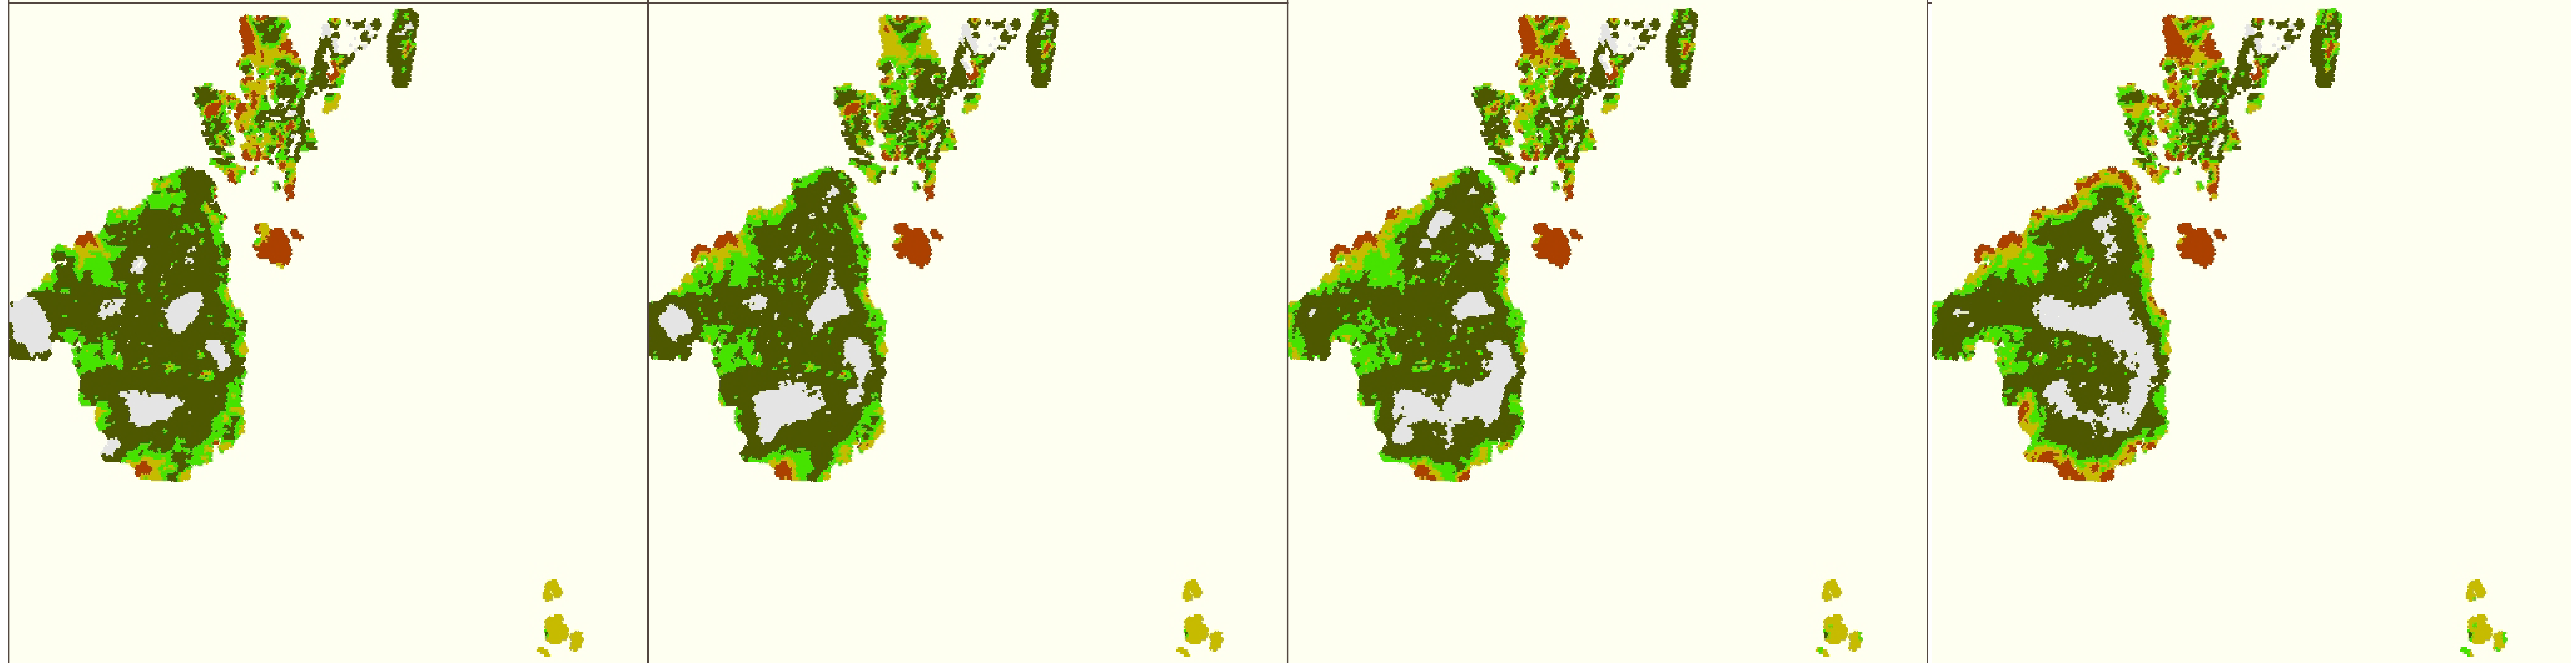

Brown-headed Cowbird (BHCO)

Year 0

Year 10

Year 20

Year 40

No Harvest

Baseline

Moose Emphasis

Probability of Habitat Occupancy

Year 40 BHCO Habitat Occupancy