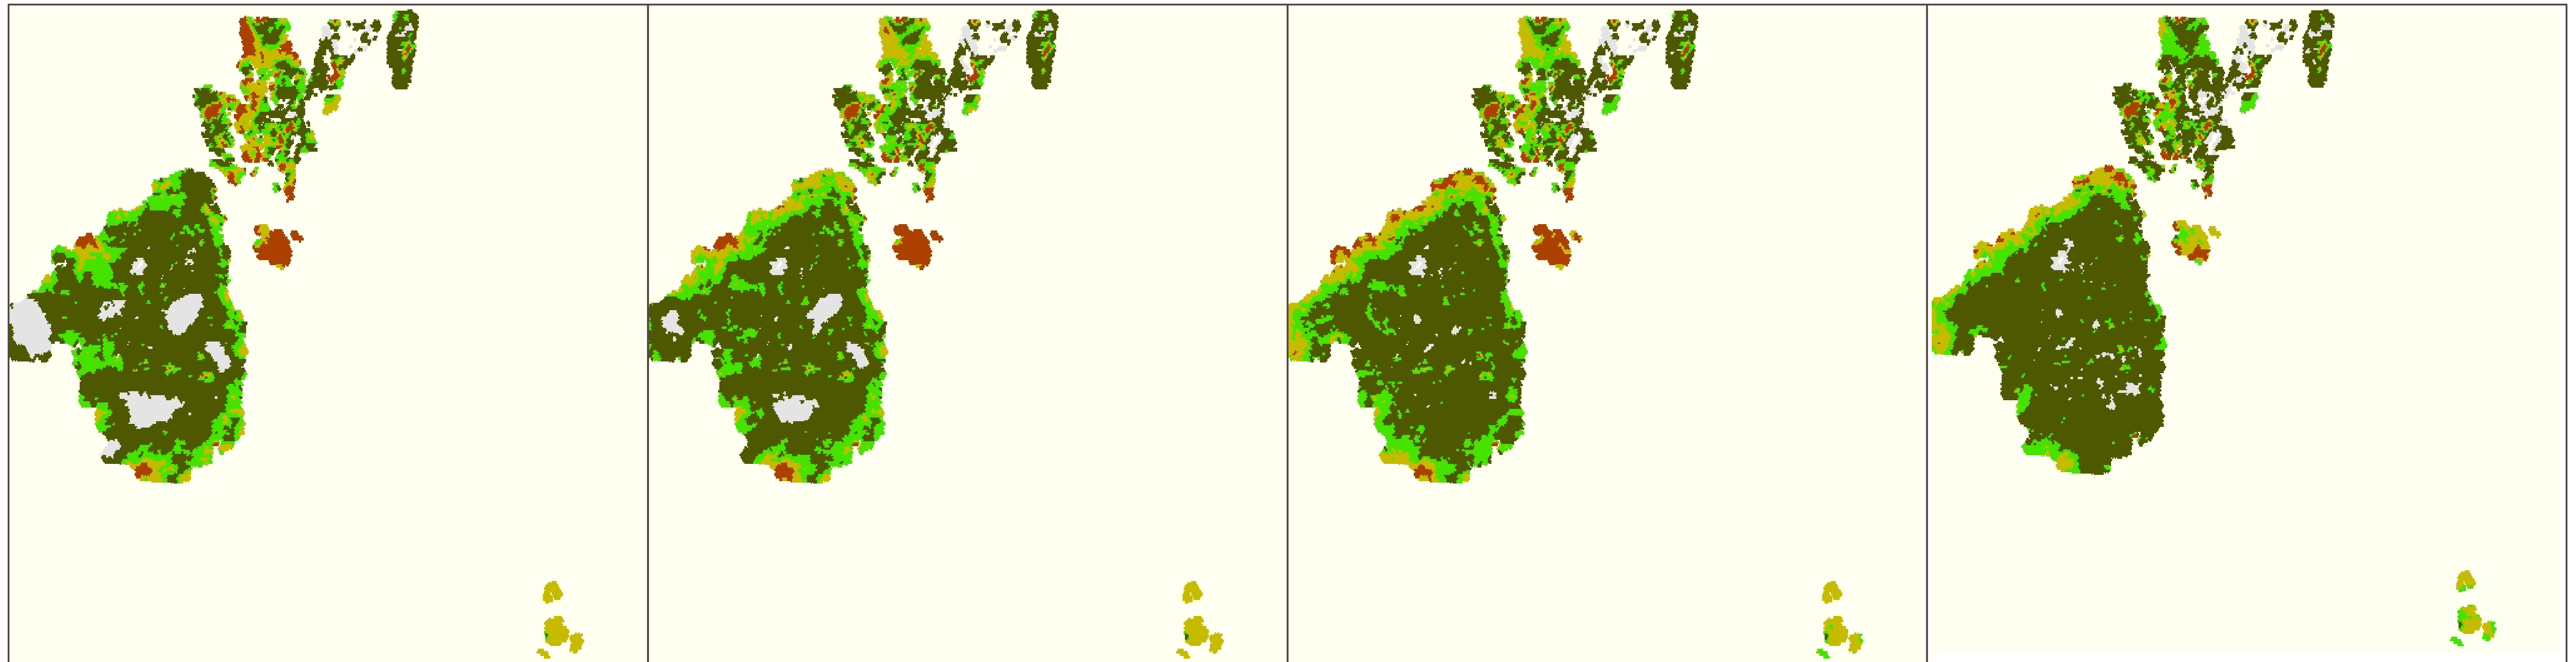

Brown-headed Cowbird (BHCO)

Year 0

Year 10

Year 20

Year 40

No Harvest

Baseline

Moose Emphasis