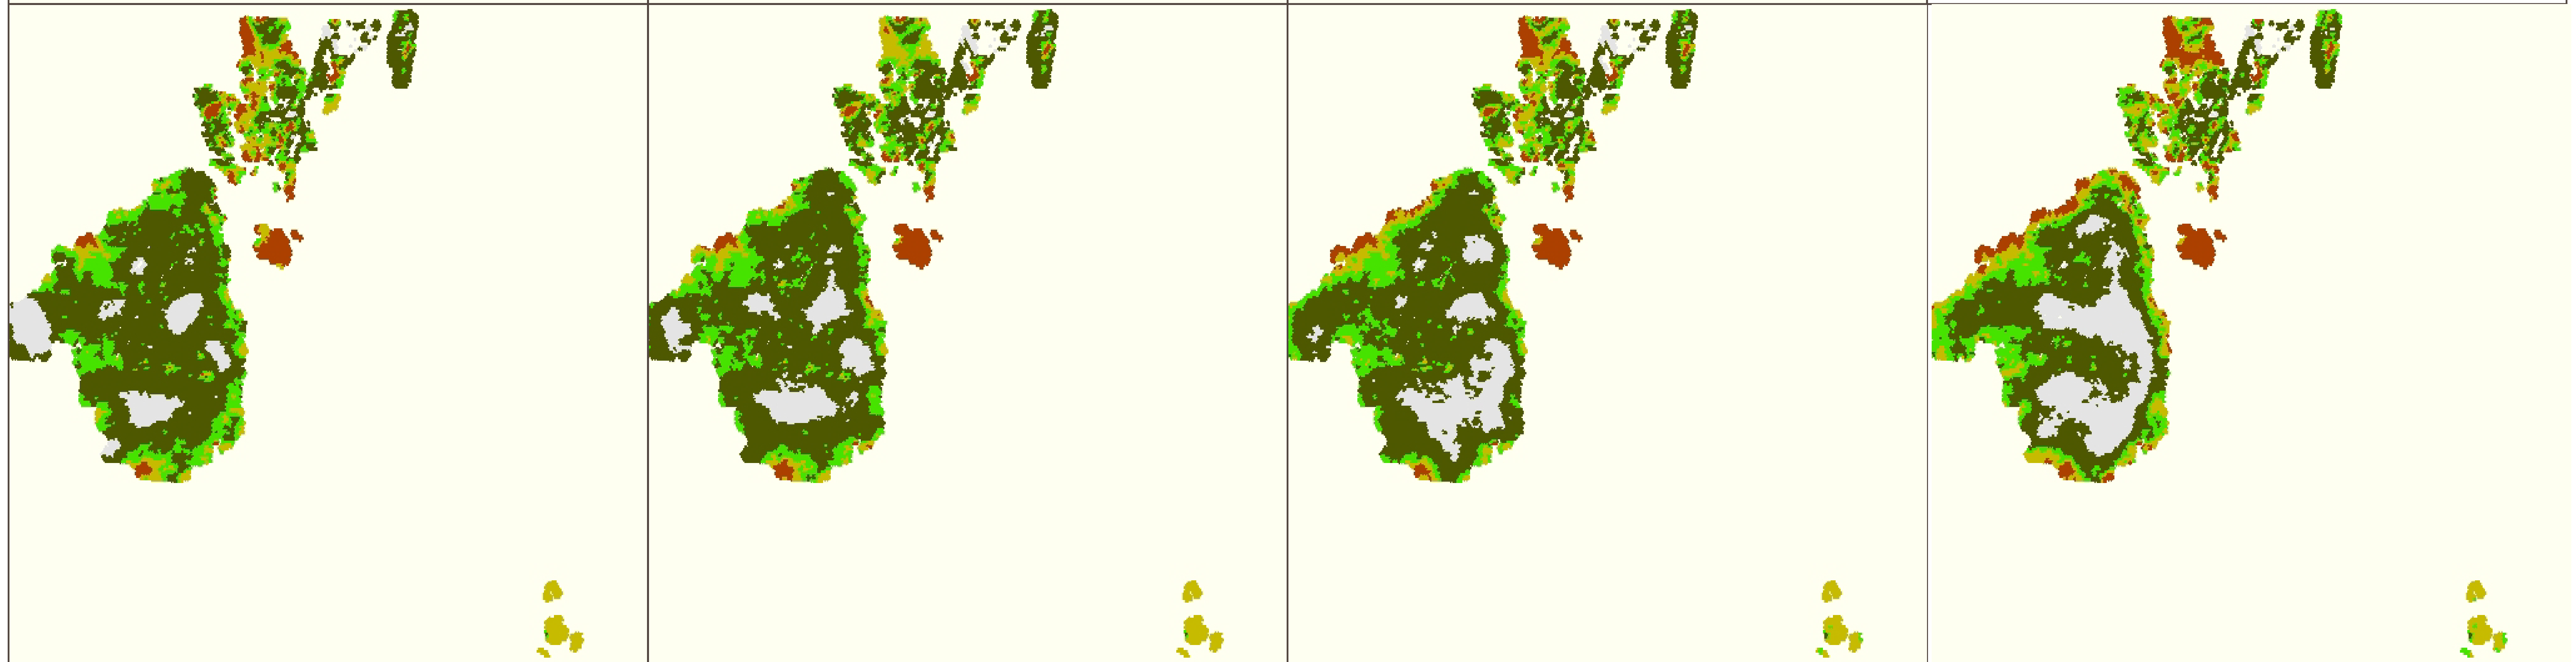

Brown-headed Cowbird (BHCO)

Year 0

Year 10

Year 20

Year 40

No Harvest

Baseline

Moose Emphasis

Probability of Habitat Occupancy

Year 40 BHCO Habitat Occupancy