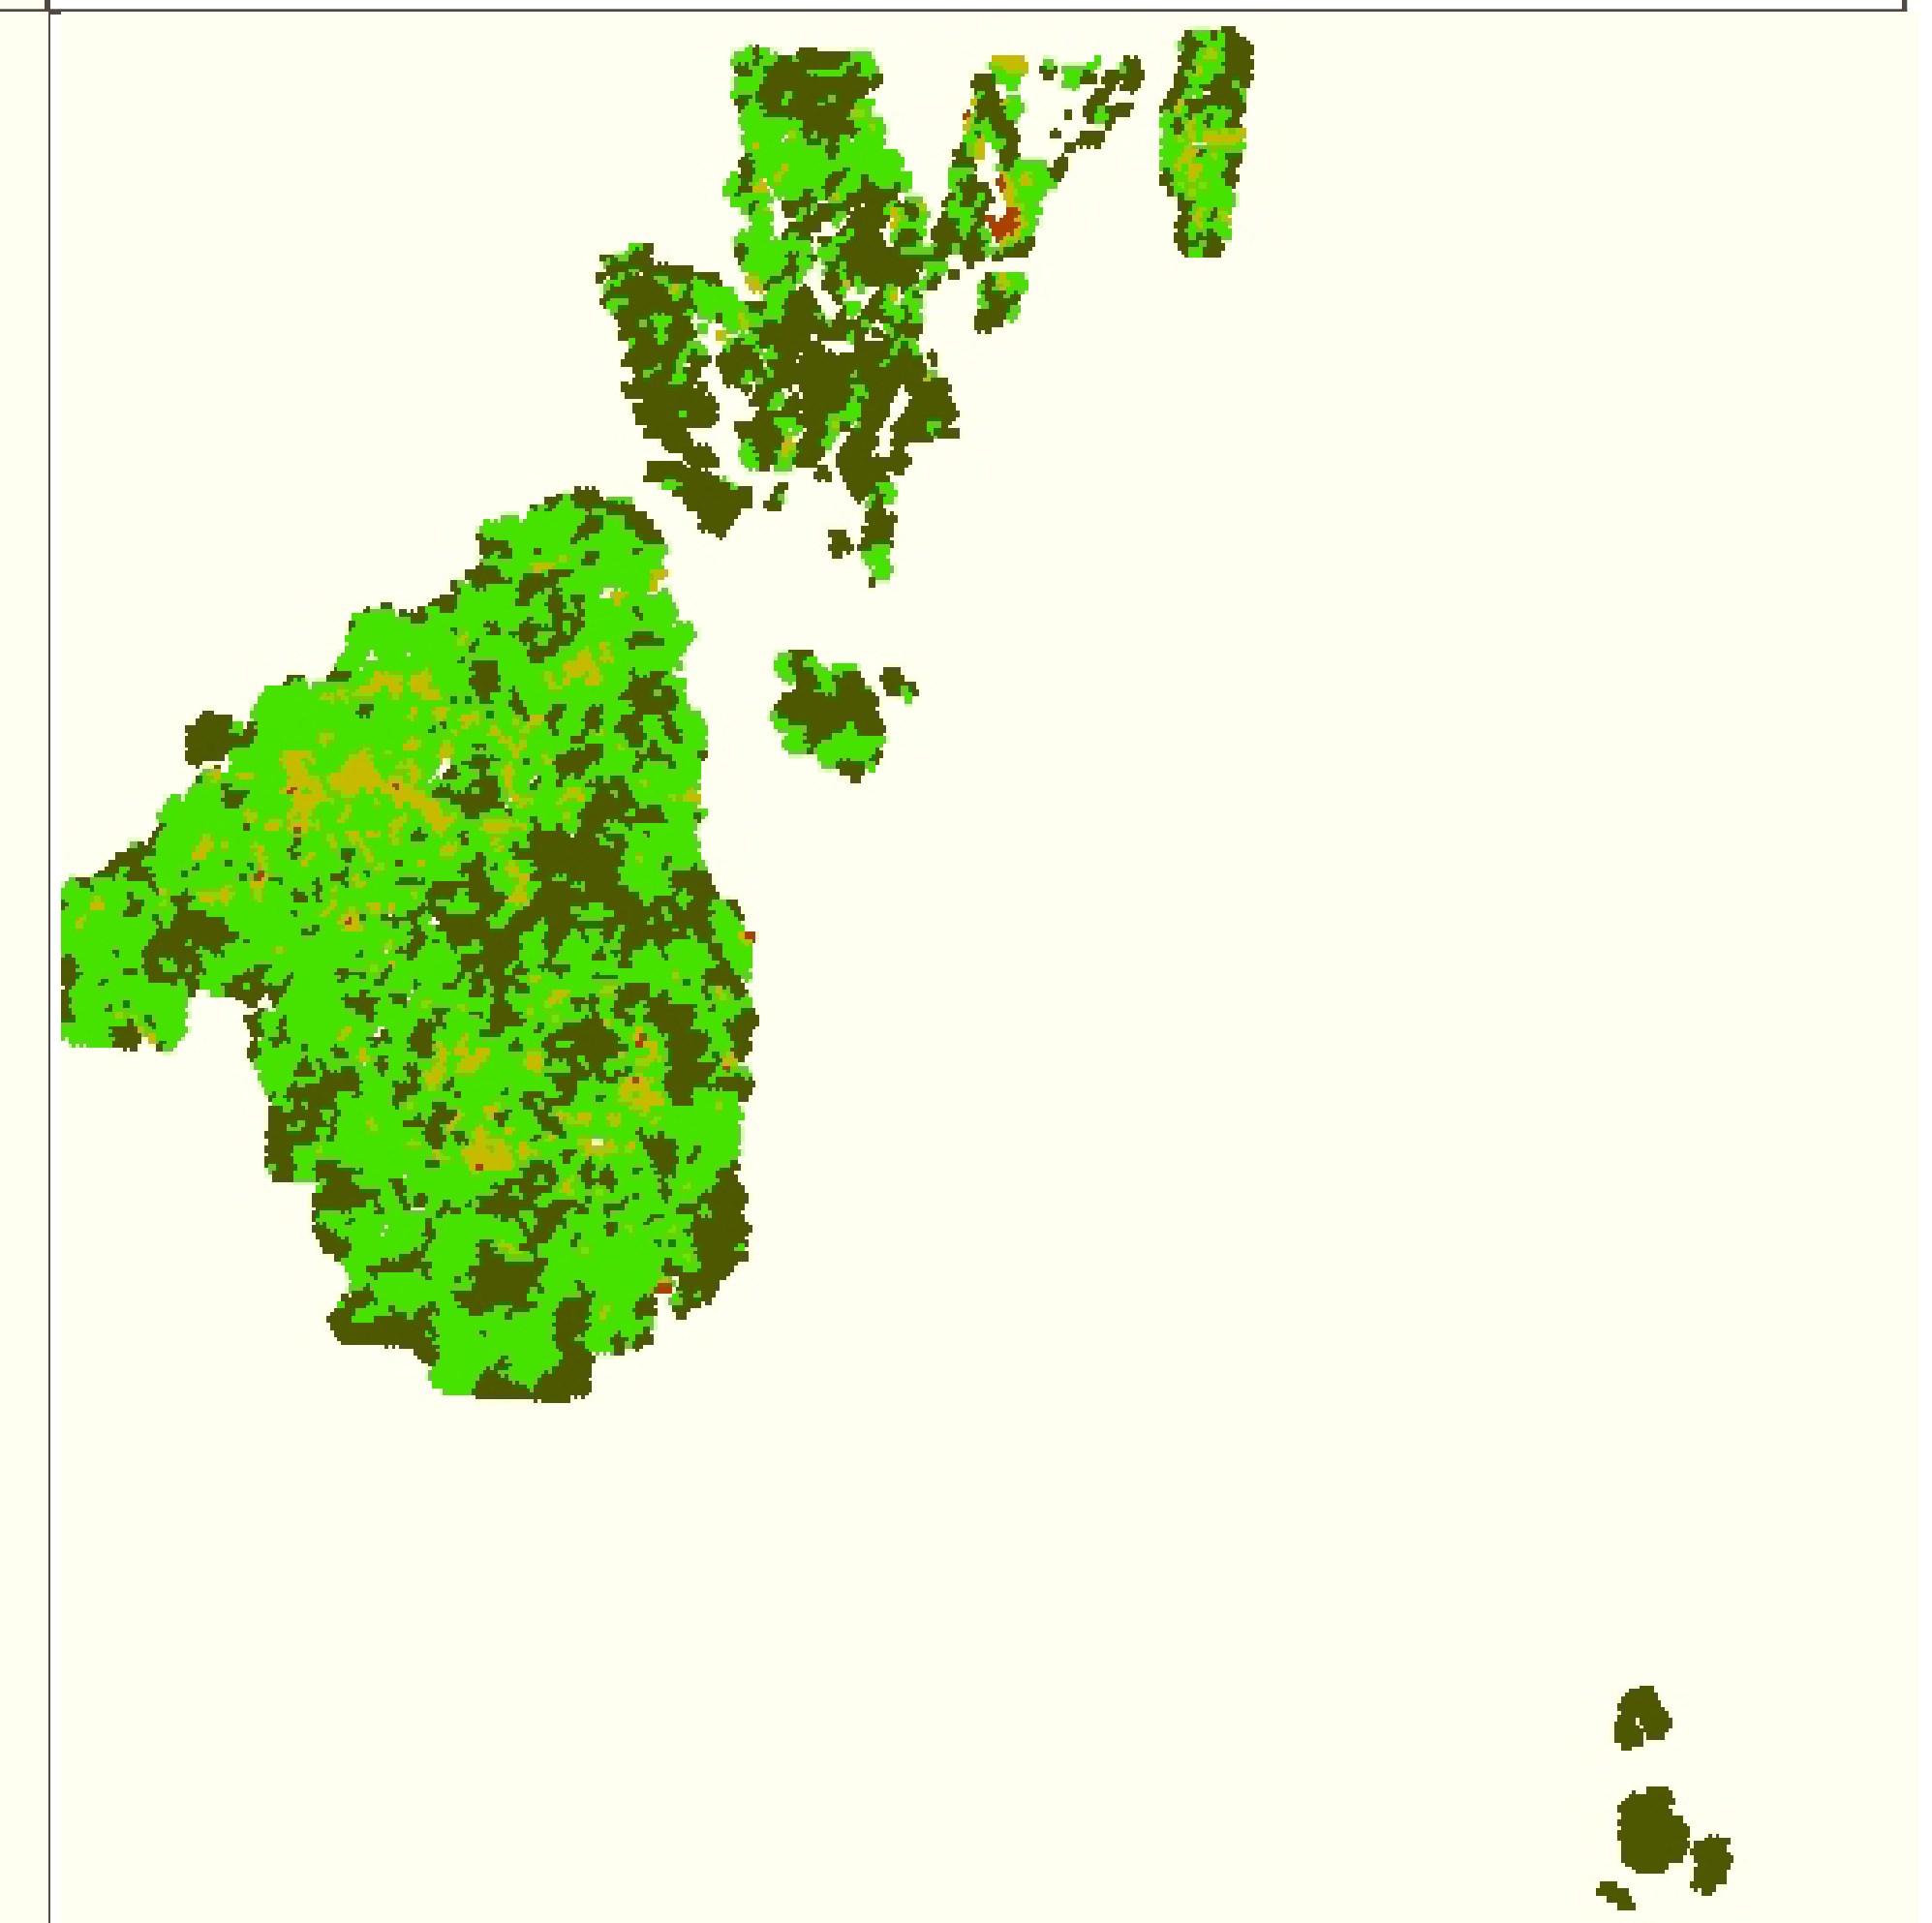

# Common Yellow-throat (COYE)

Year 0

Year 10

Year 20

Year 40

No Harvest

Baseline

Moose Emphasis