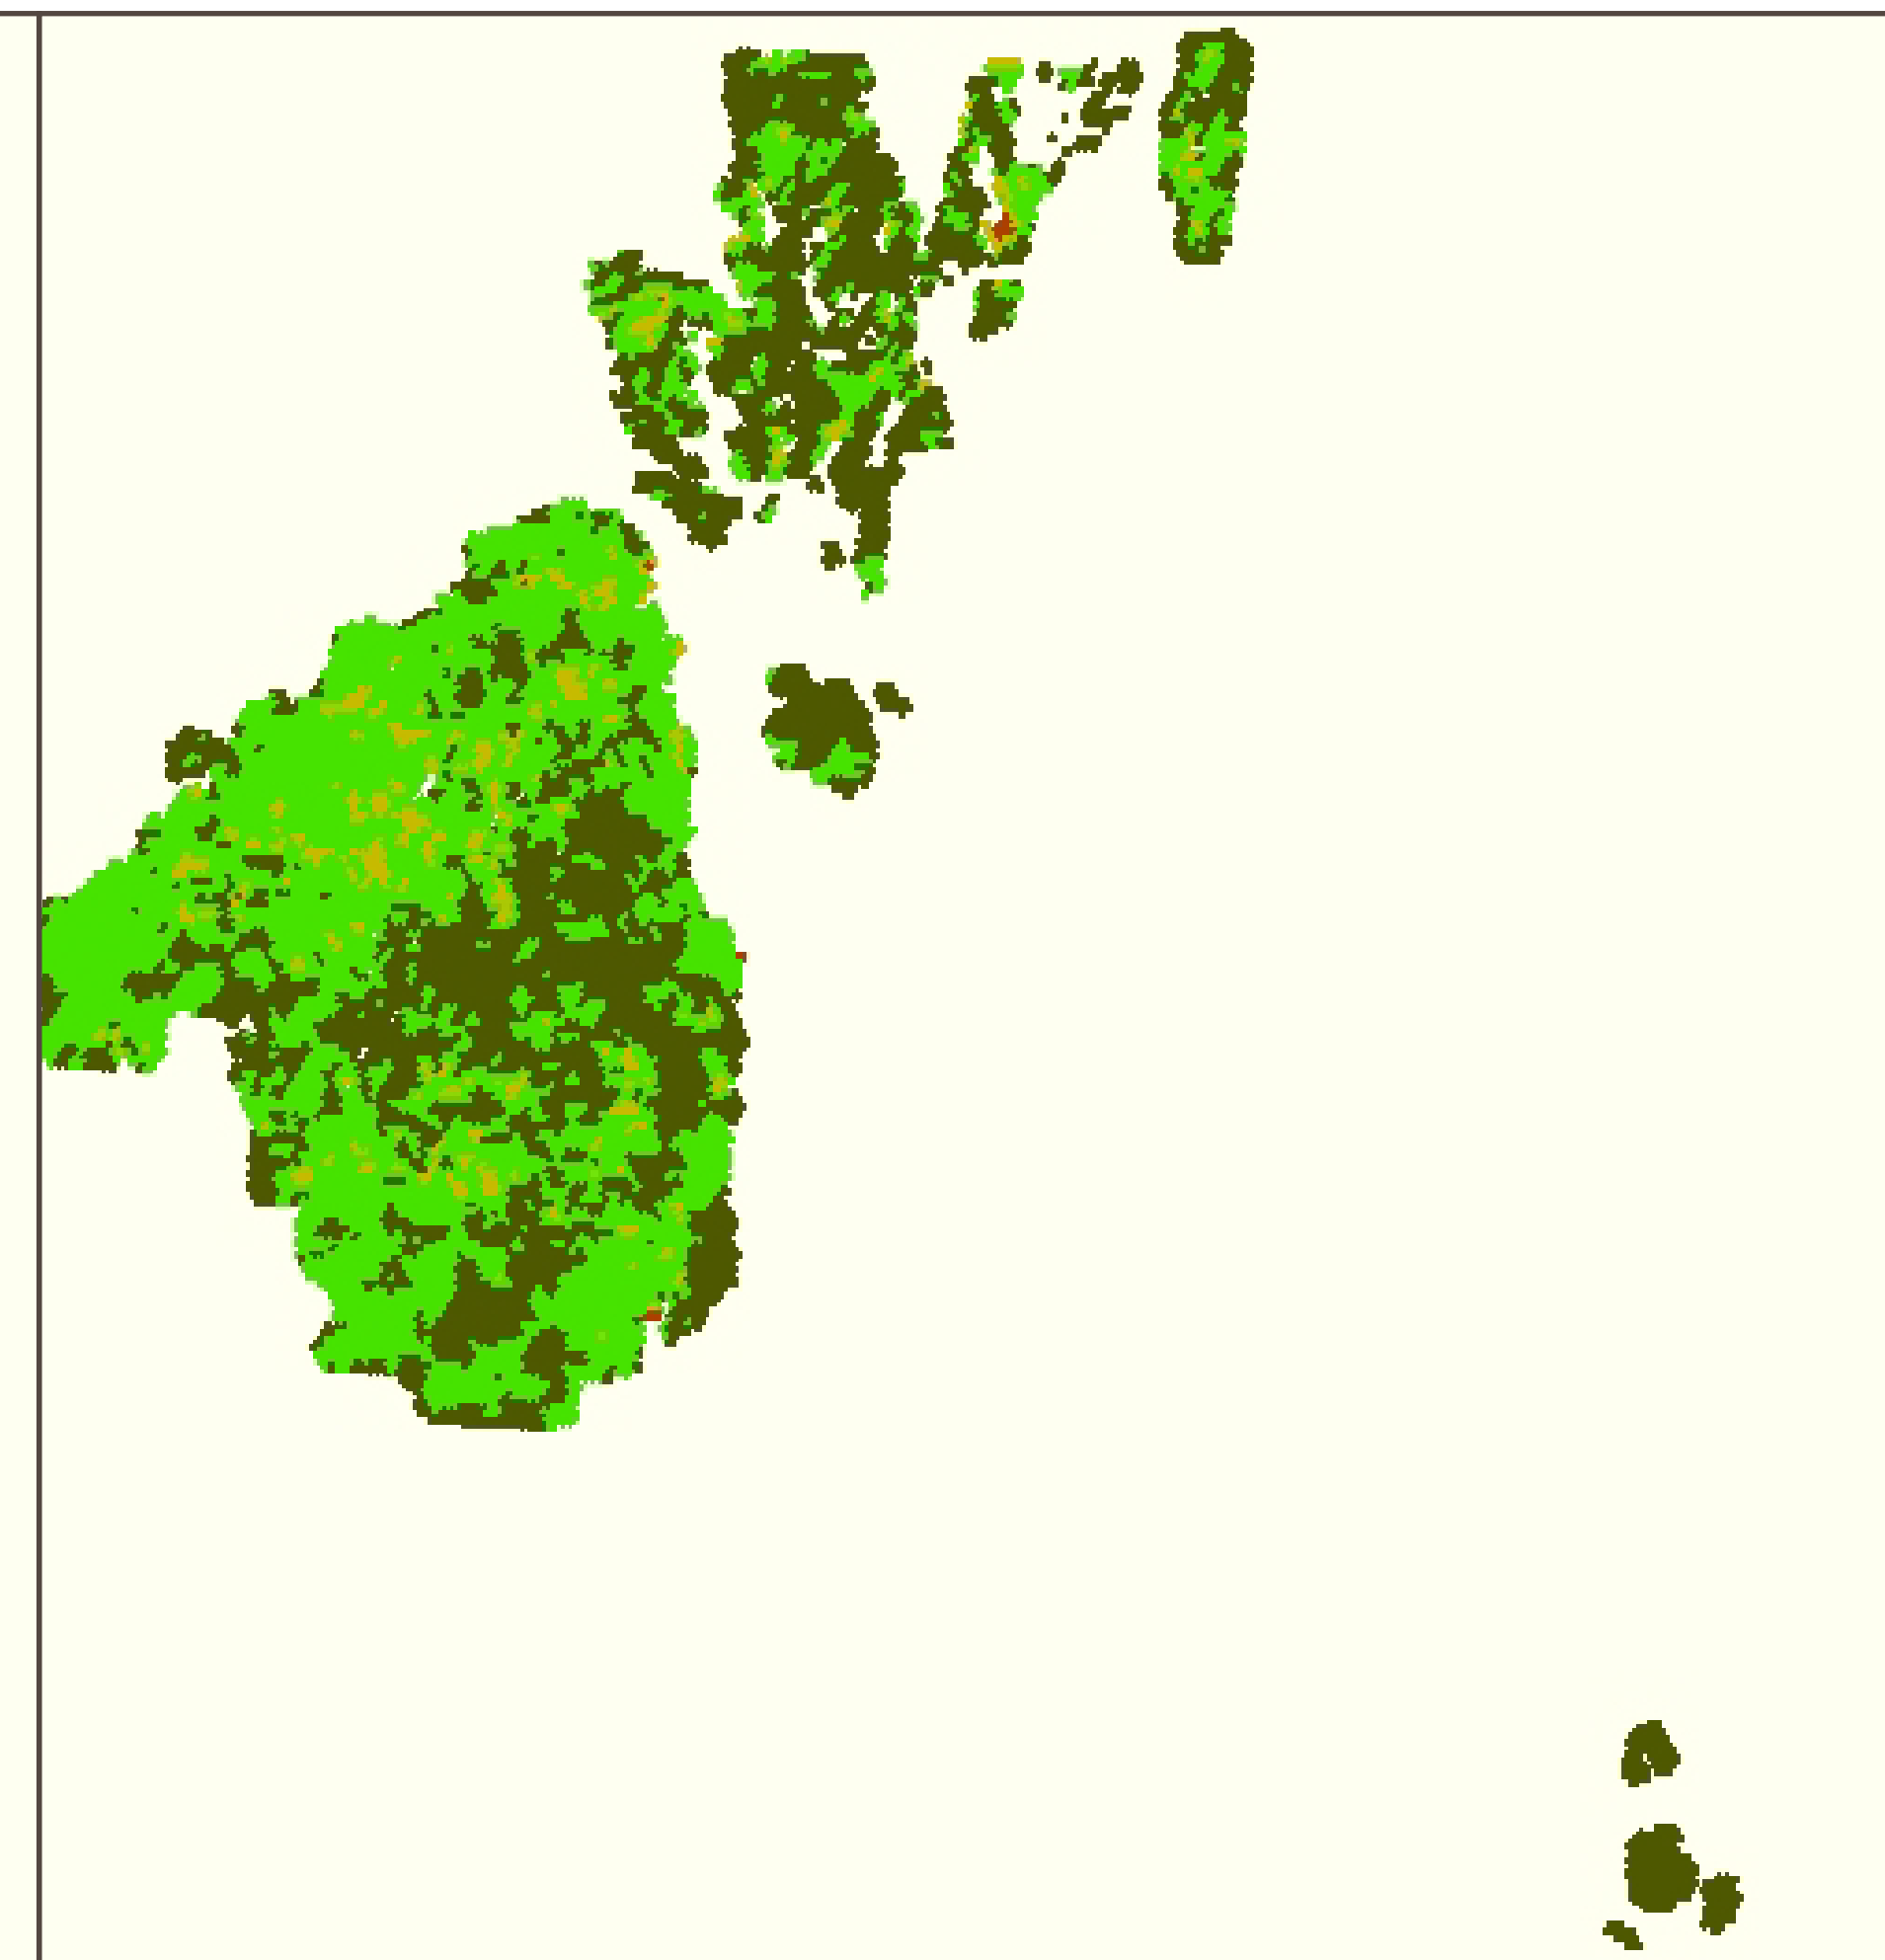

# Common Yellow-throat (COYE)

Year 0

Year 10

Year 20

Year 40

No Harvest

Baseline

Moose Emphasis