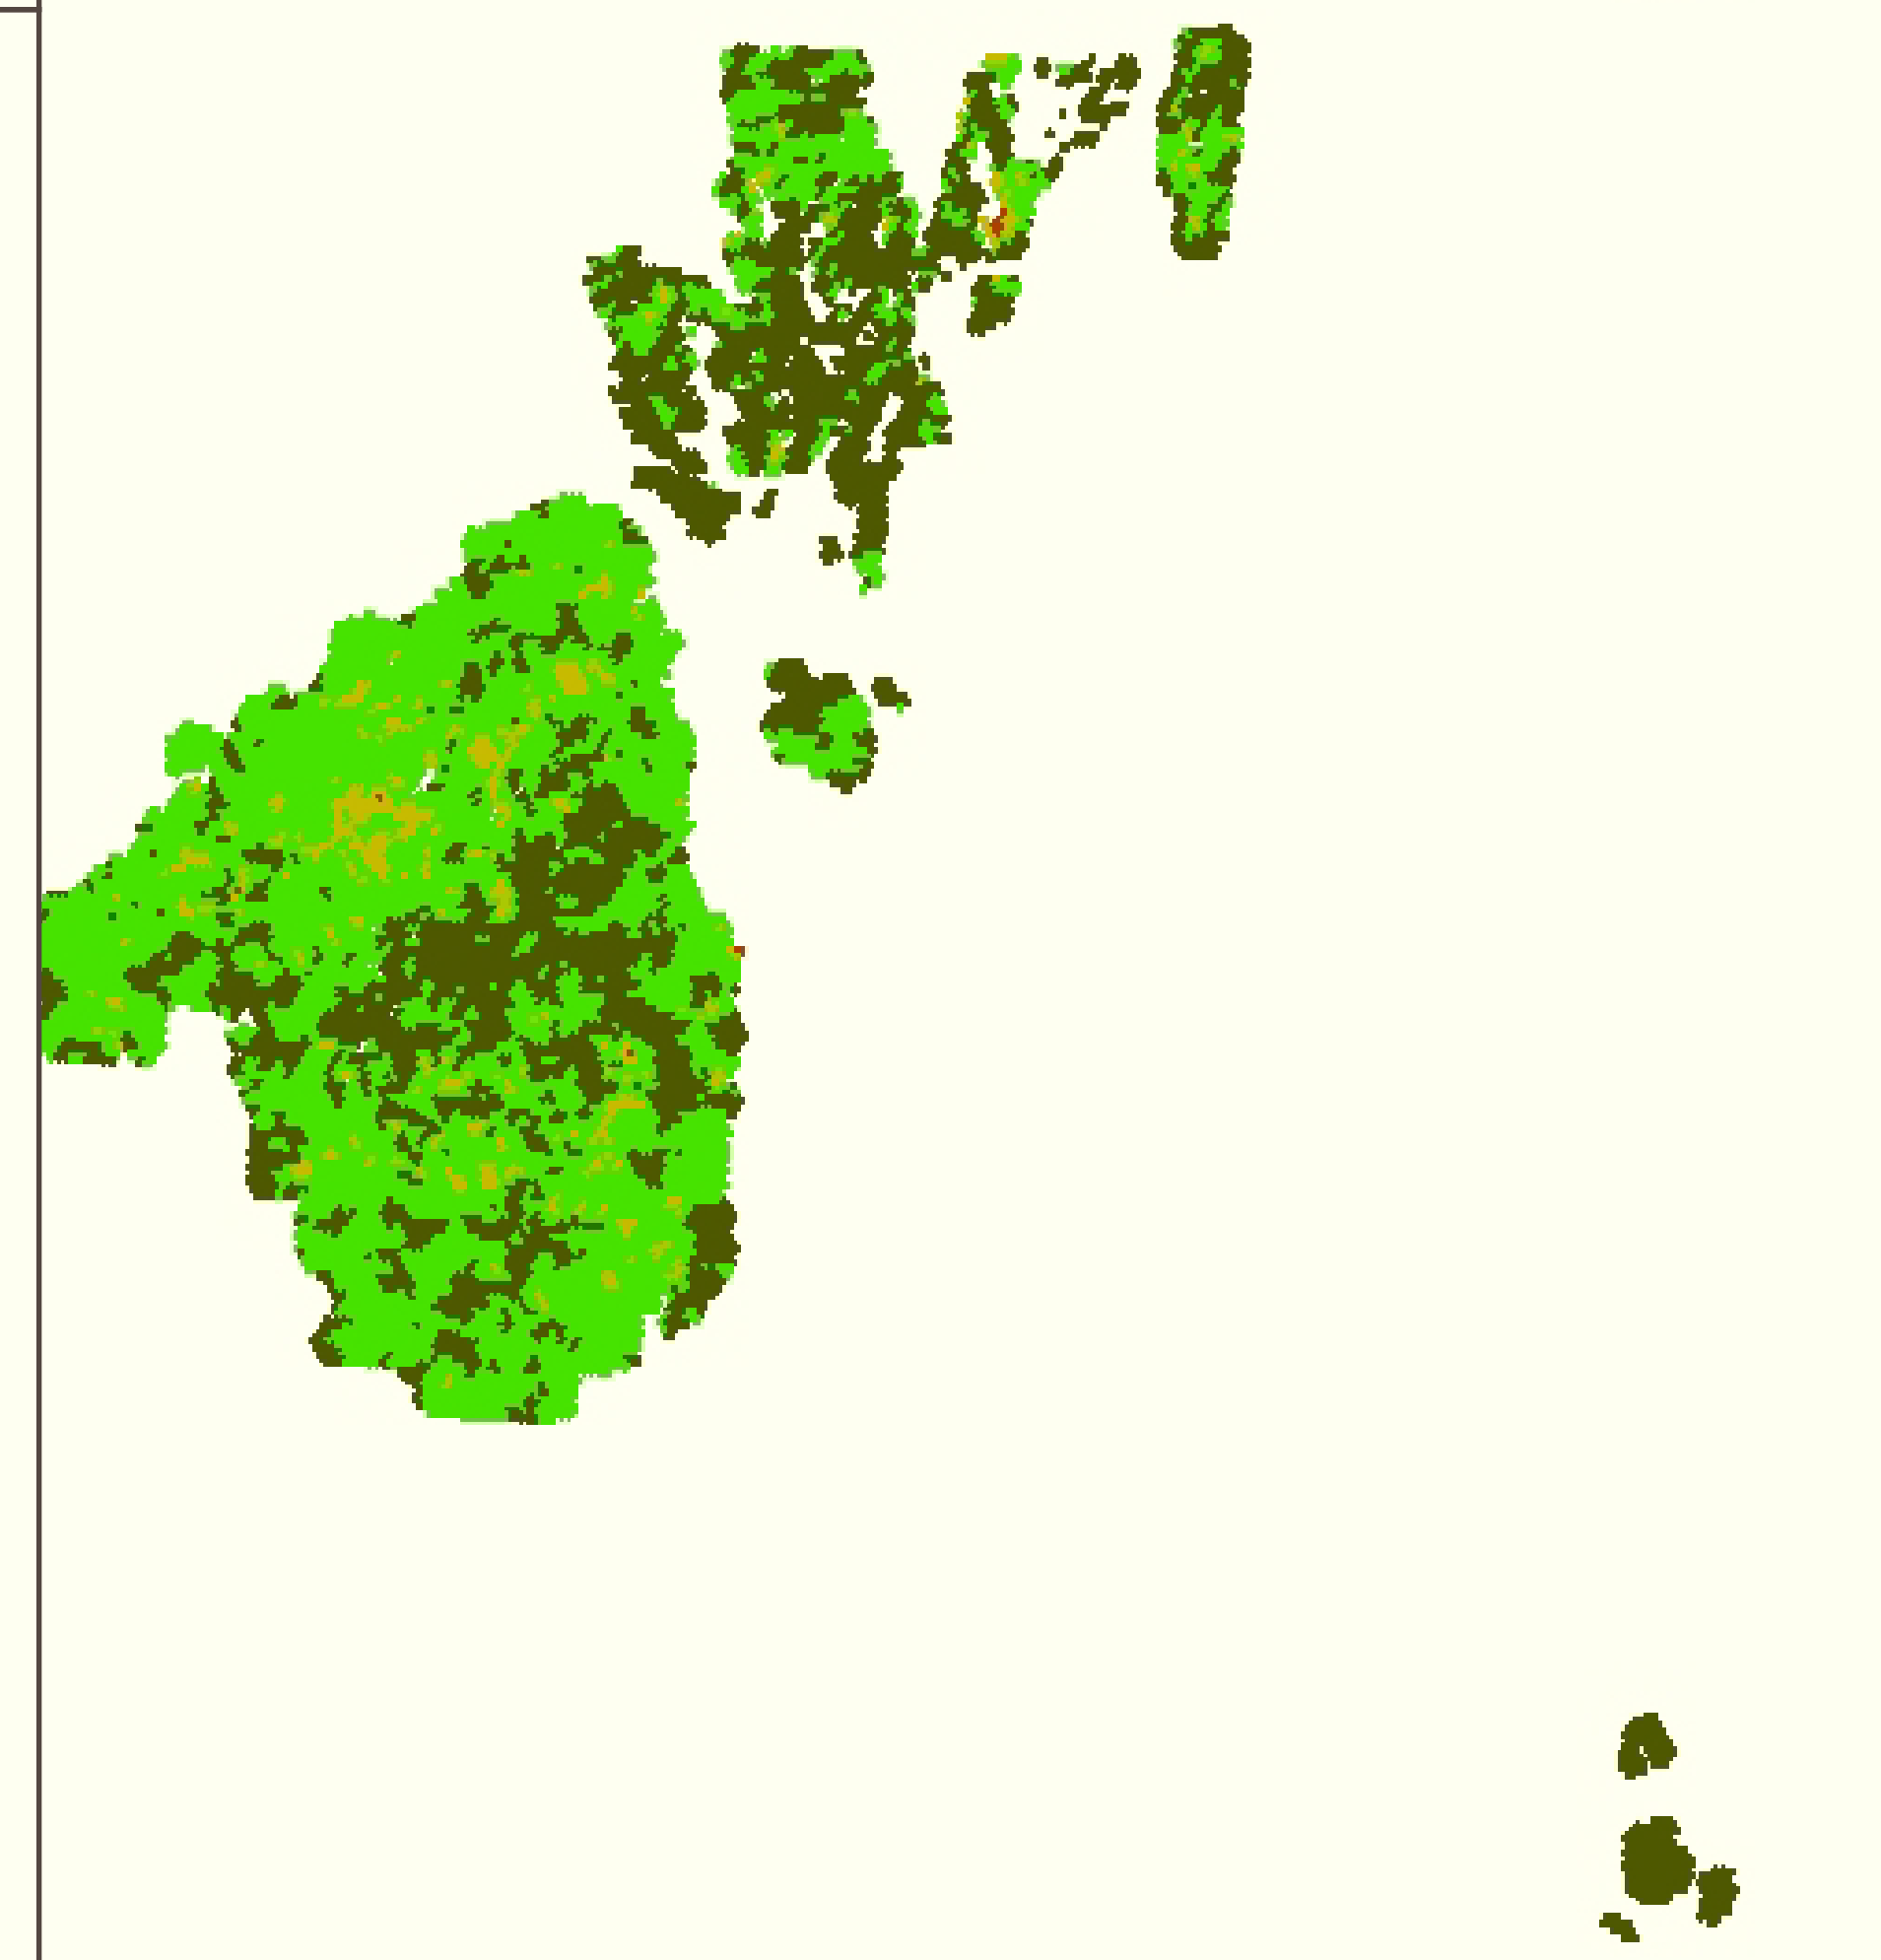

# Common Yellow-throat (COYE)

Year 0

Year 10

Year 20

Year 40

No Harvest

Baseline

Moose Emphasis