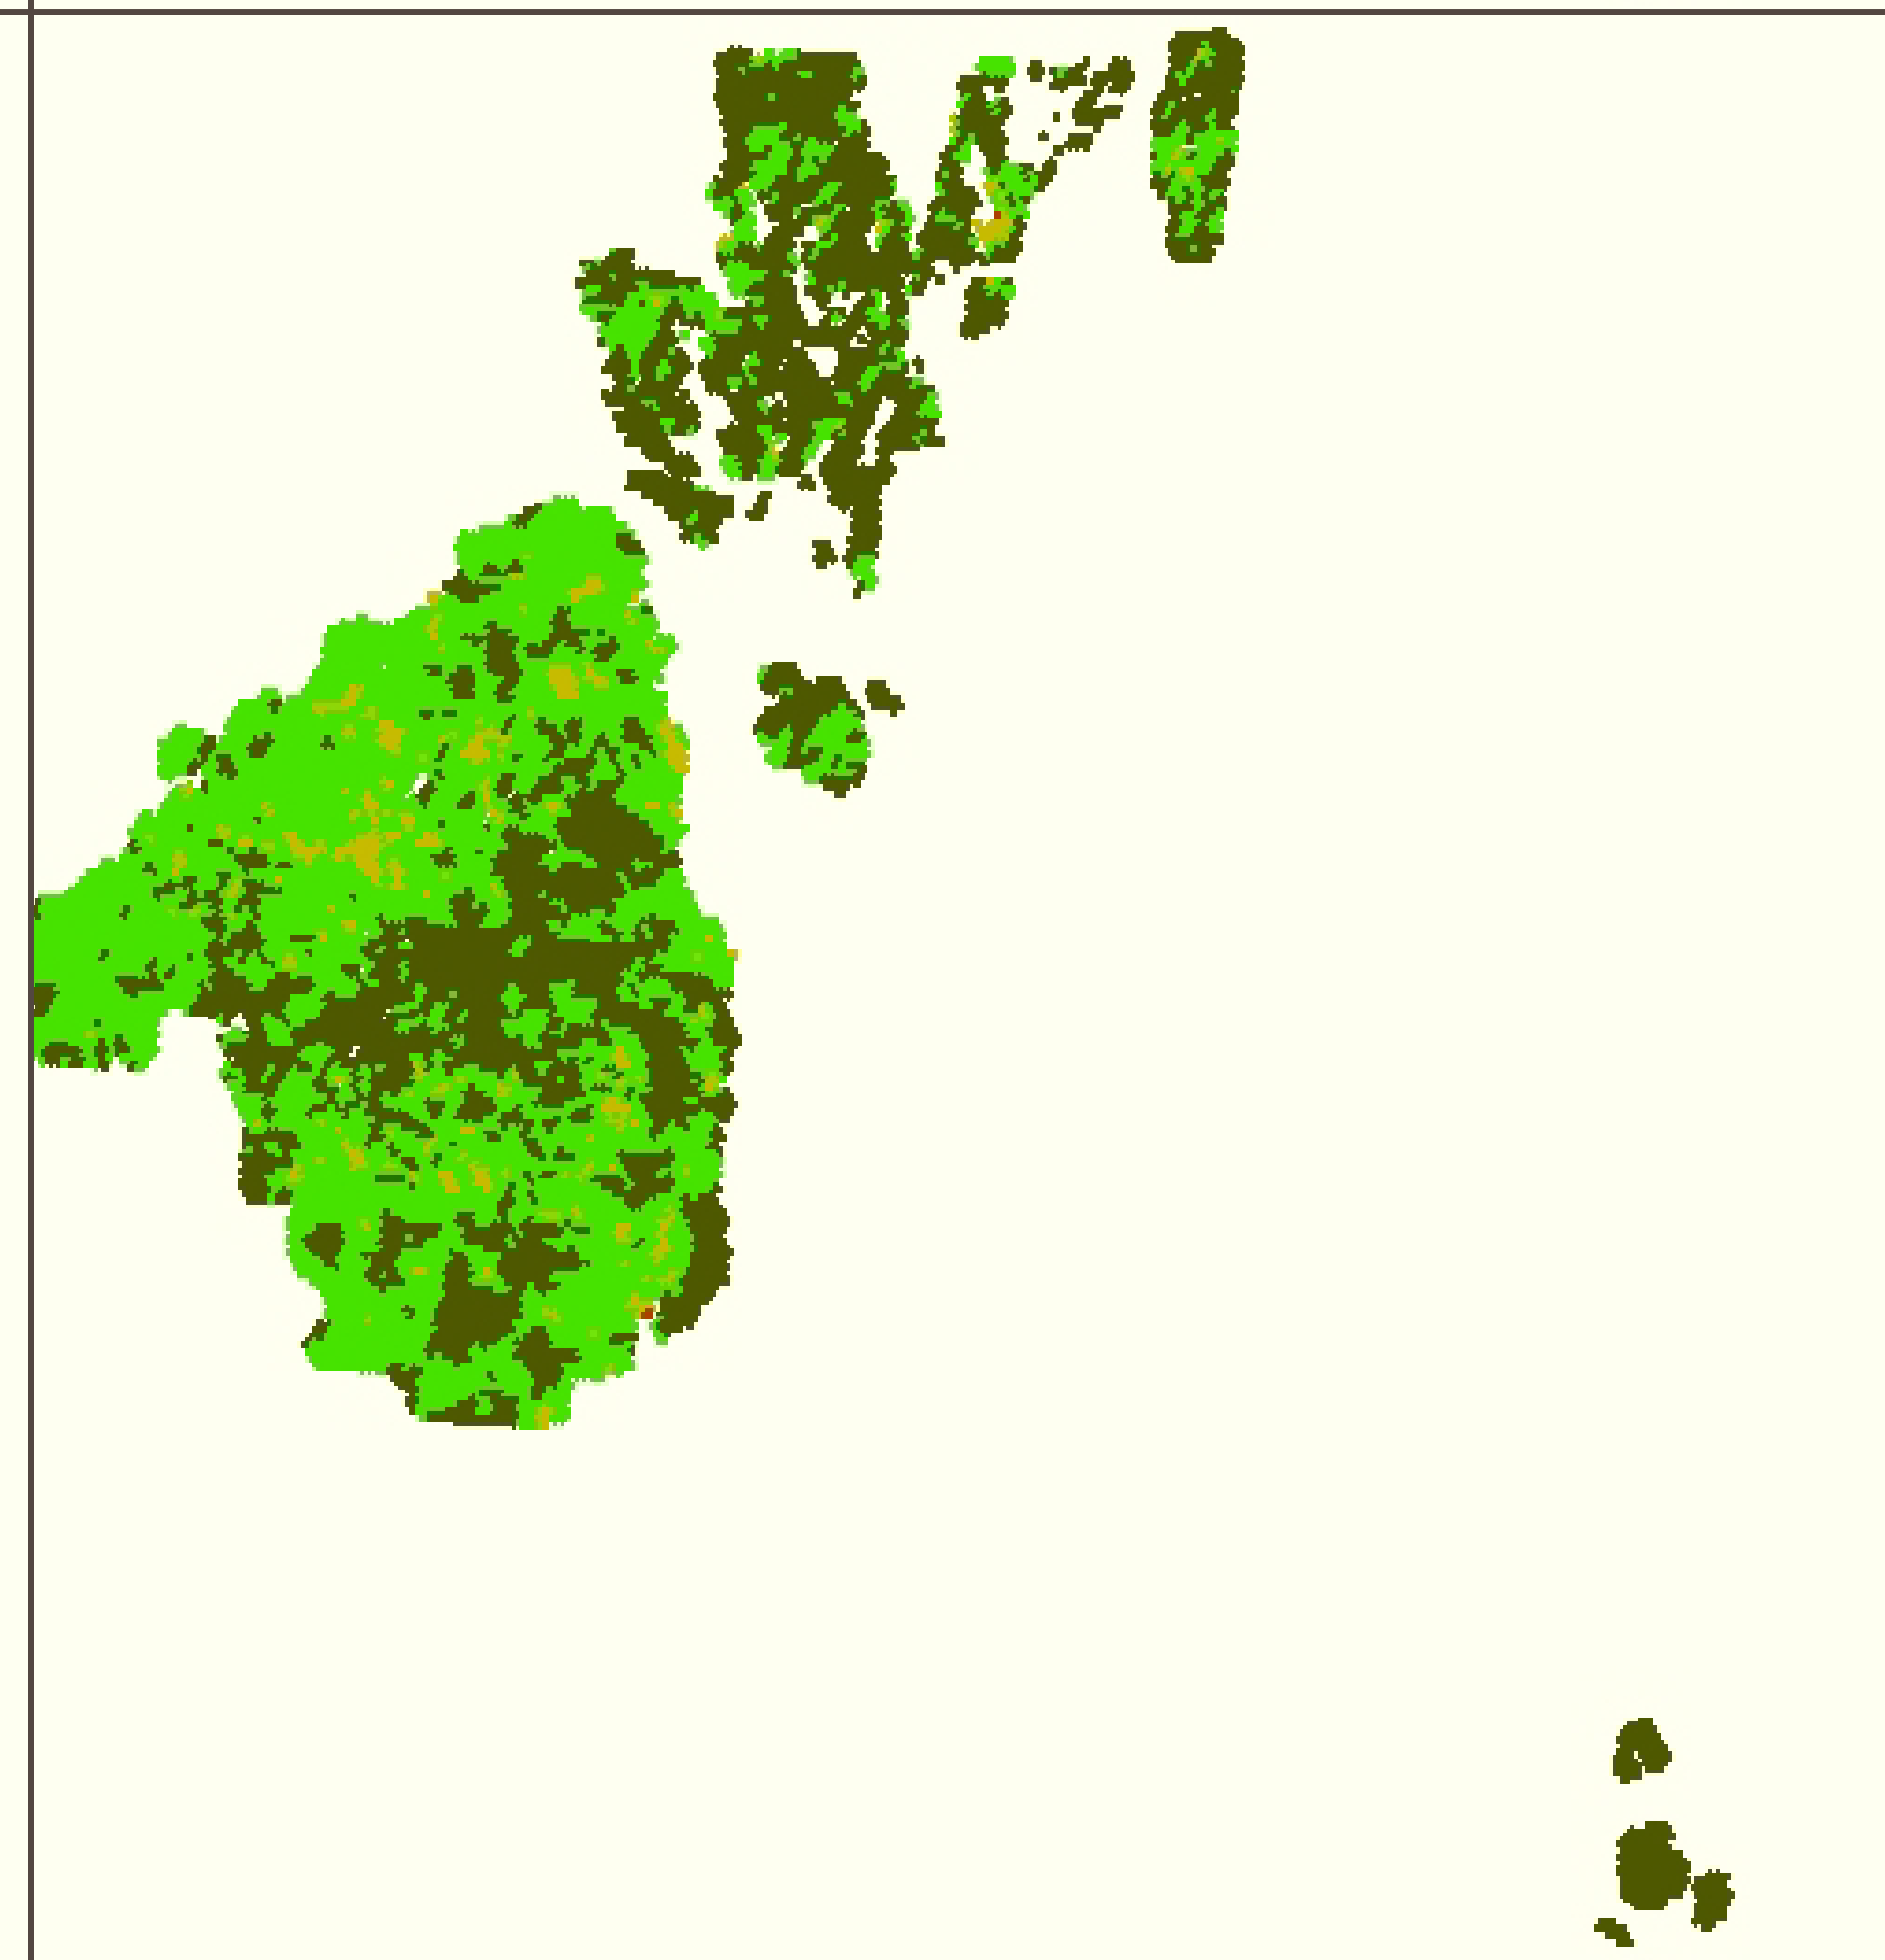

# Common Yellow-throat (COYE)

Year 0

Year 10

Year 20

Year 40

No Harvest

Baseline

Moose Emphasis