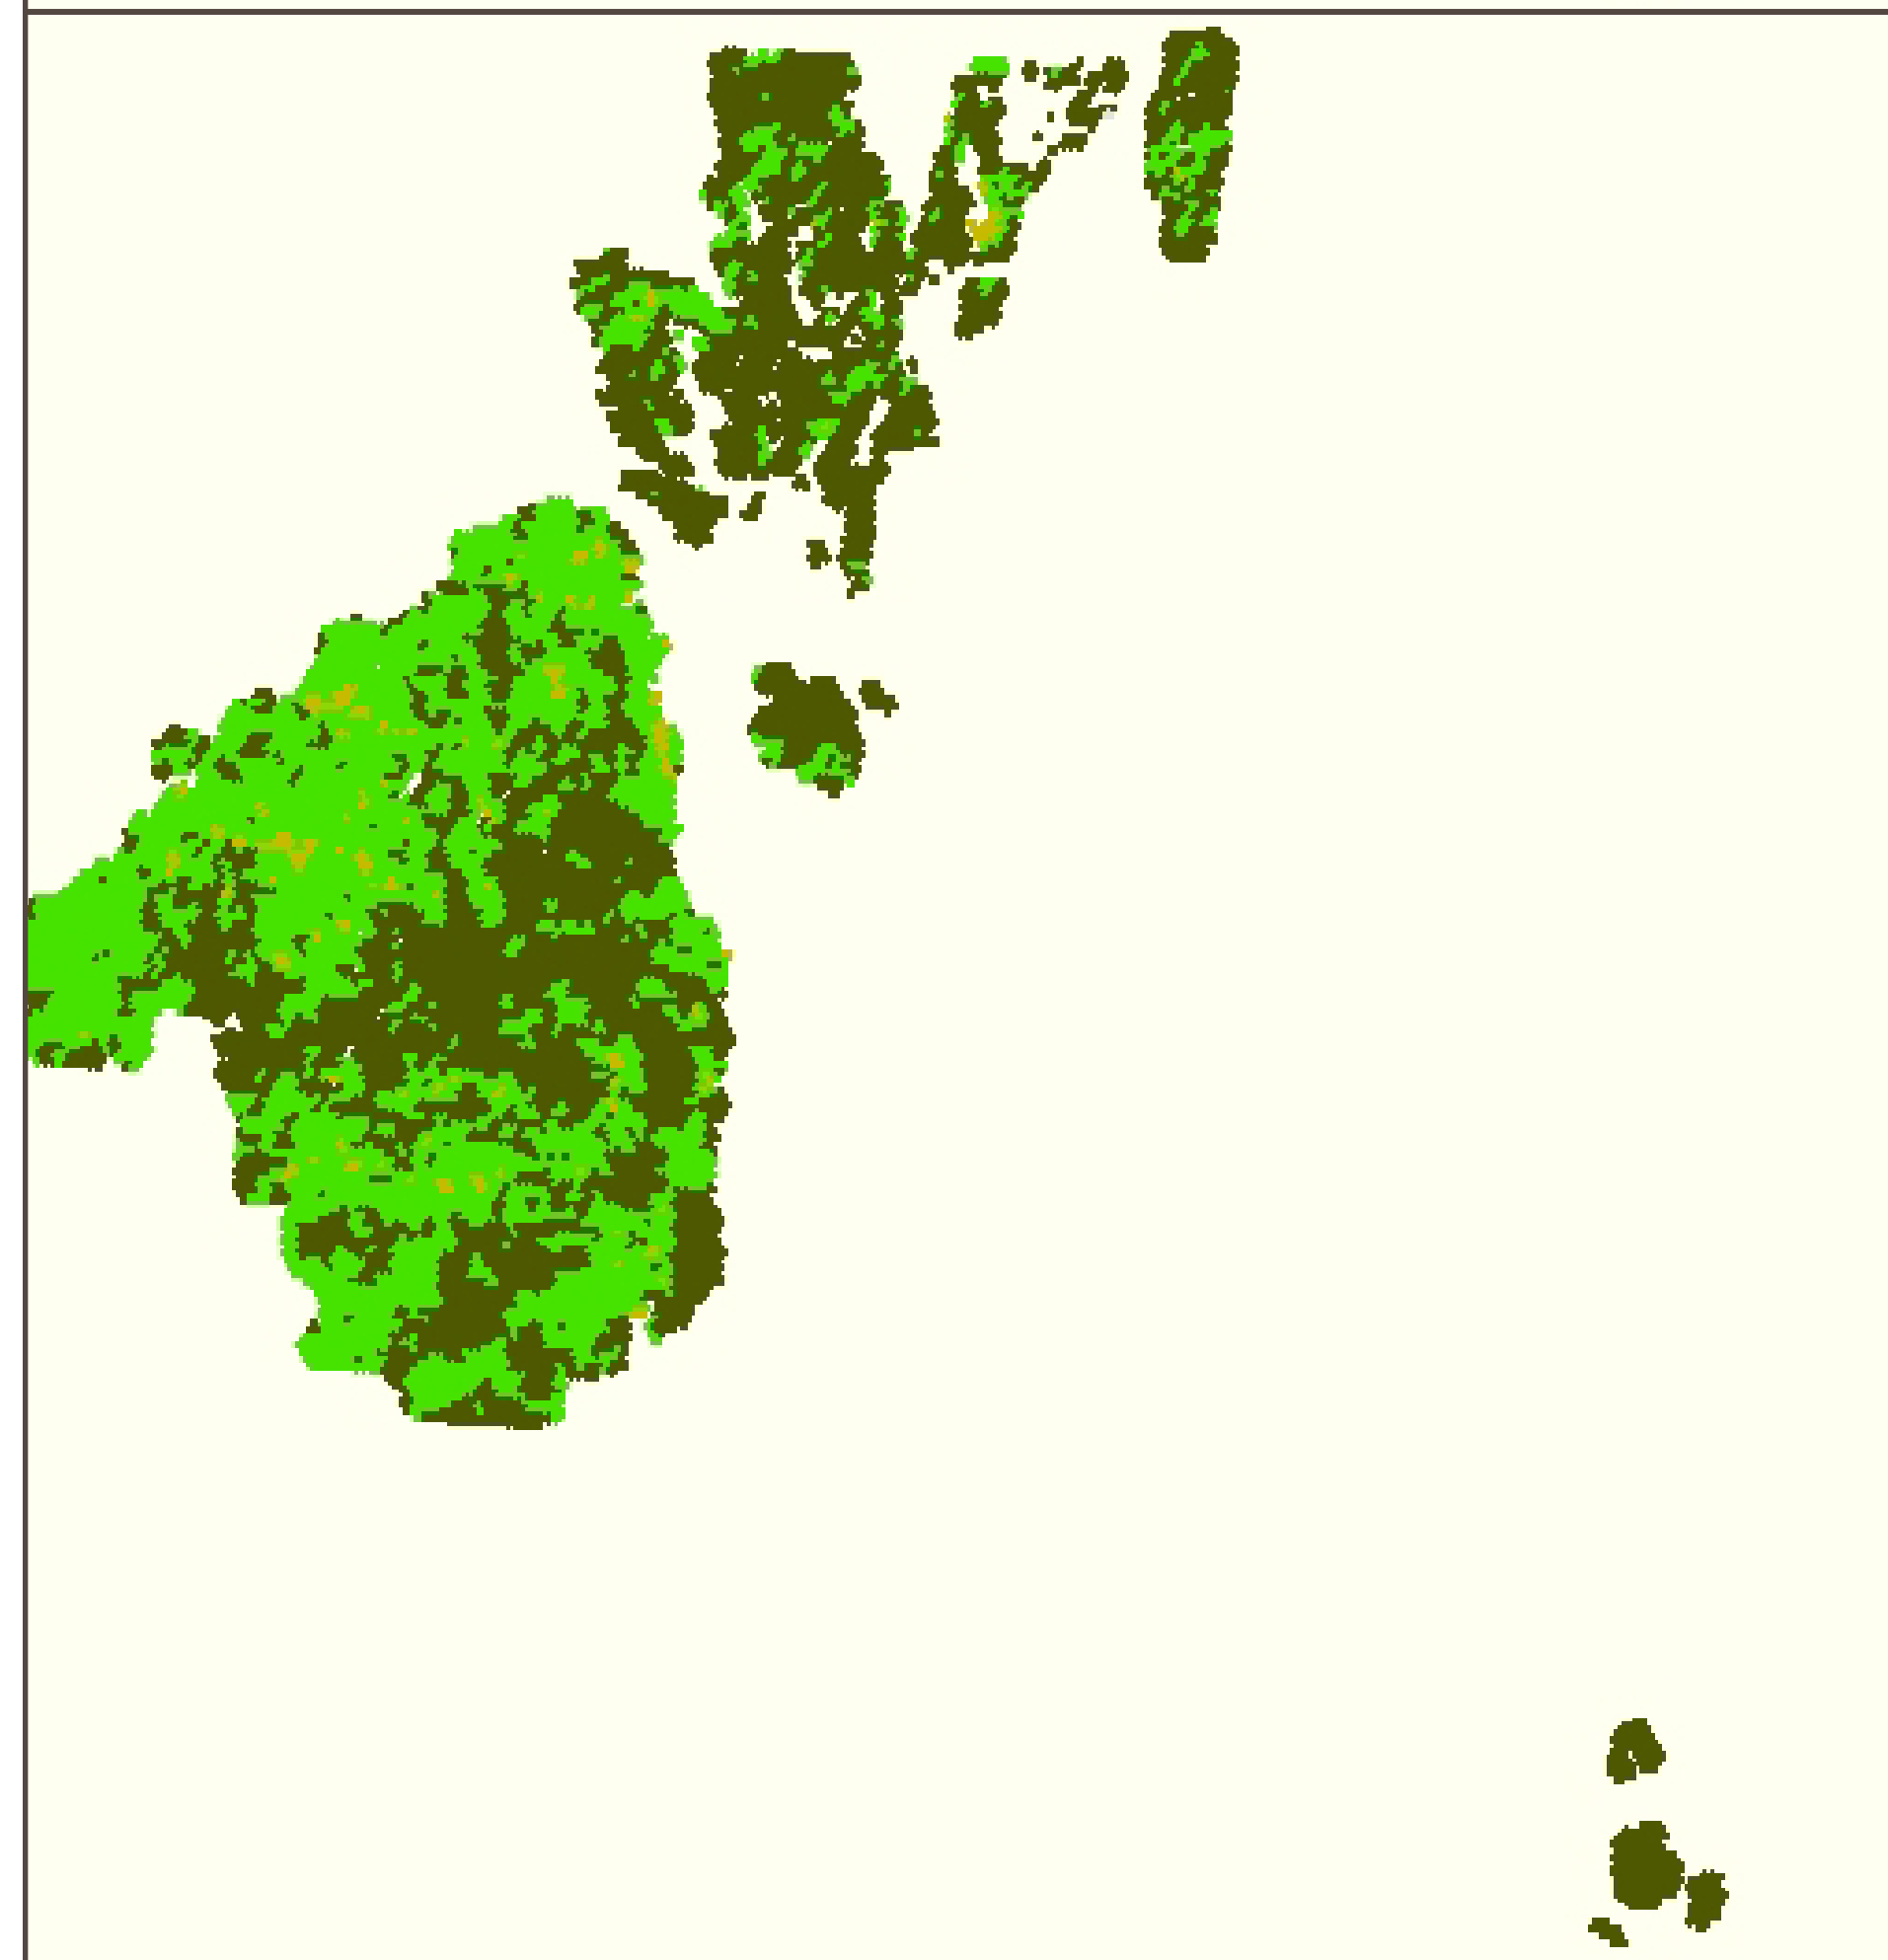

# Common Yellow-throat (COYE)

Year 0

Year 10

Year 20

Year 40

No Harvest

Baseline

Moose Emphasis