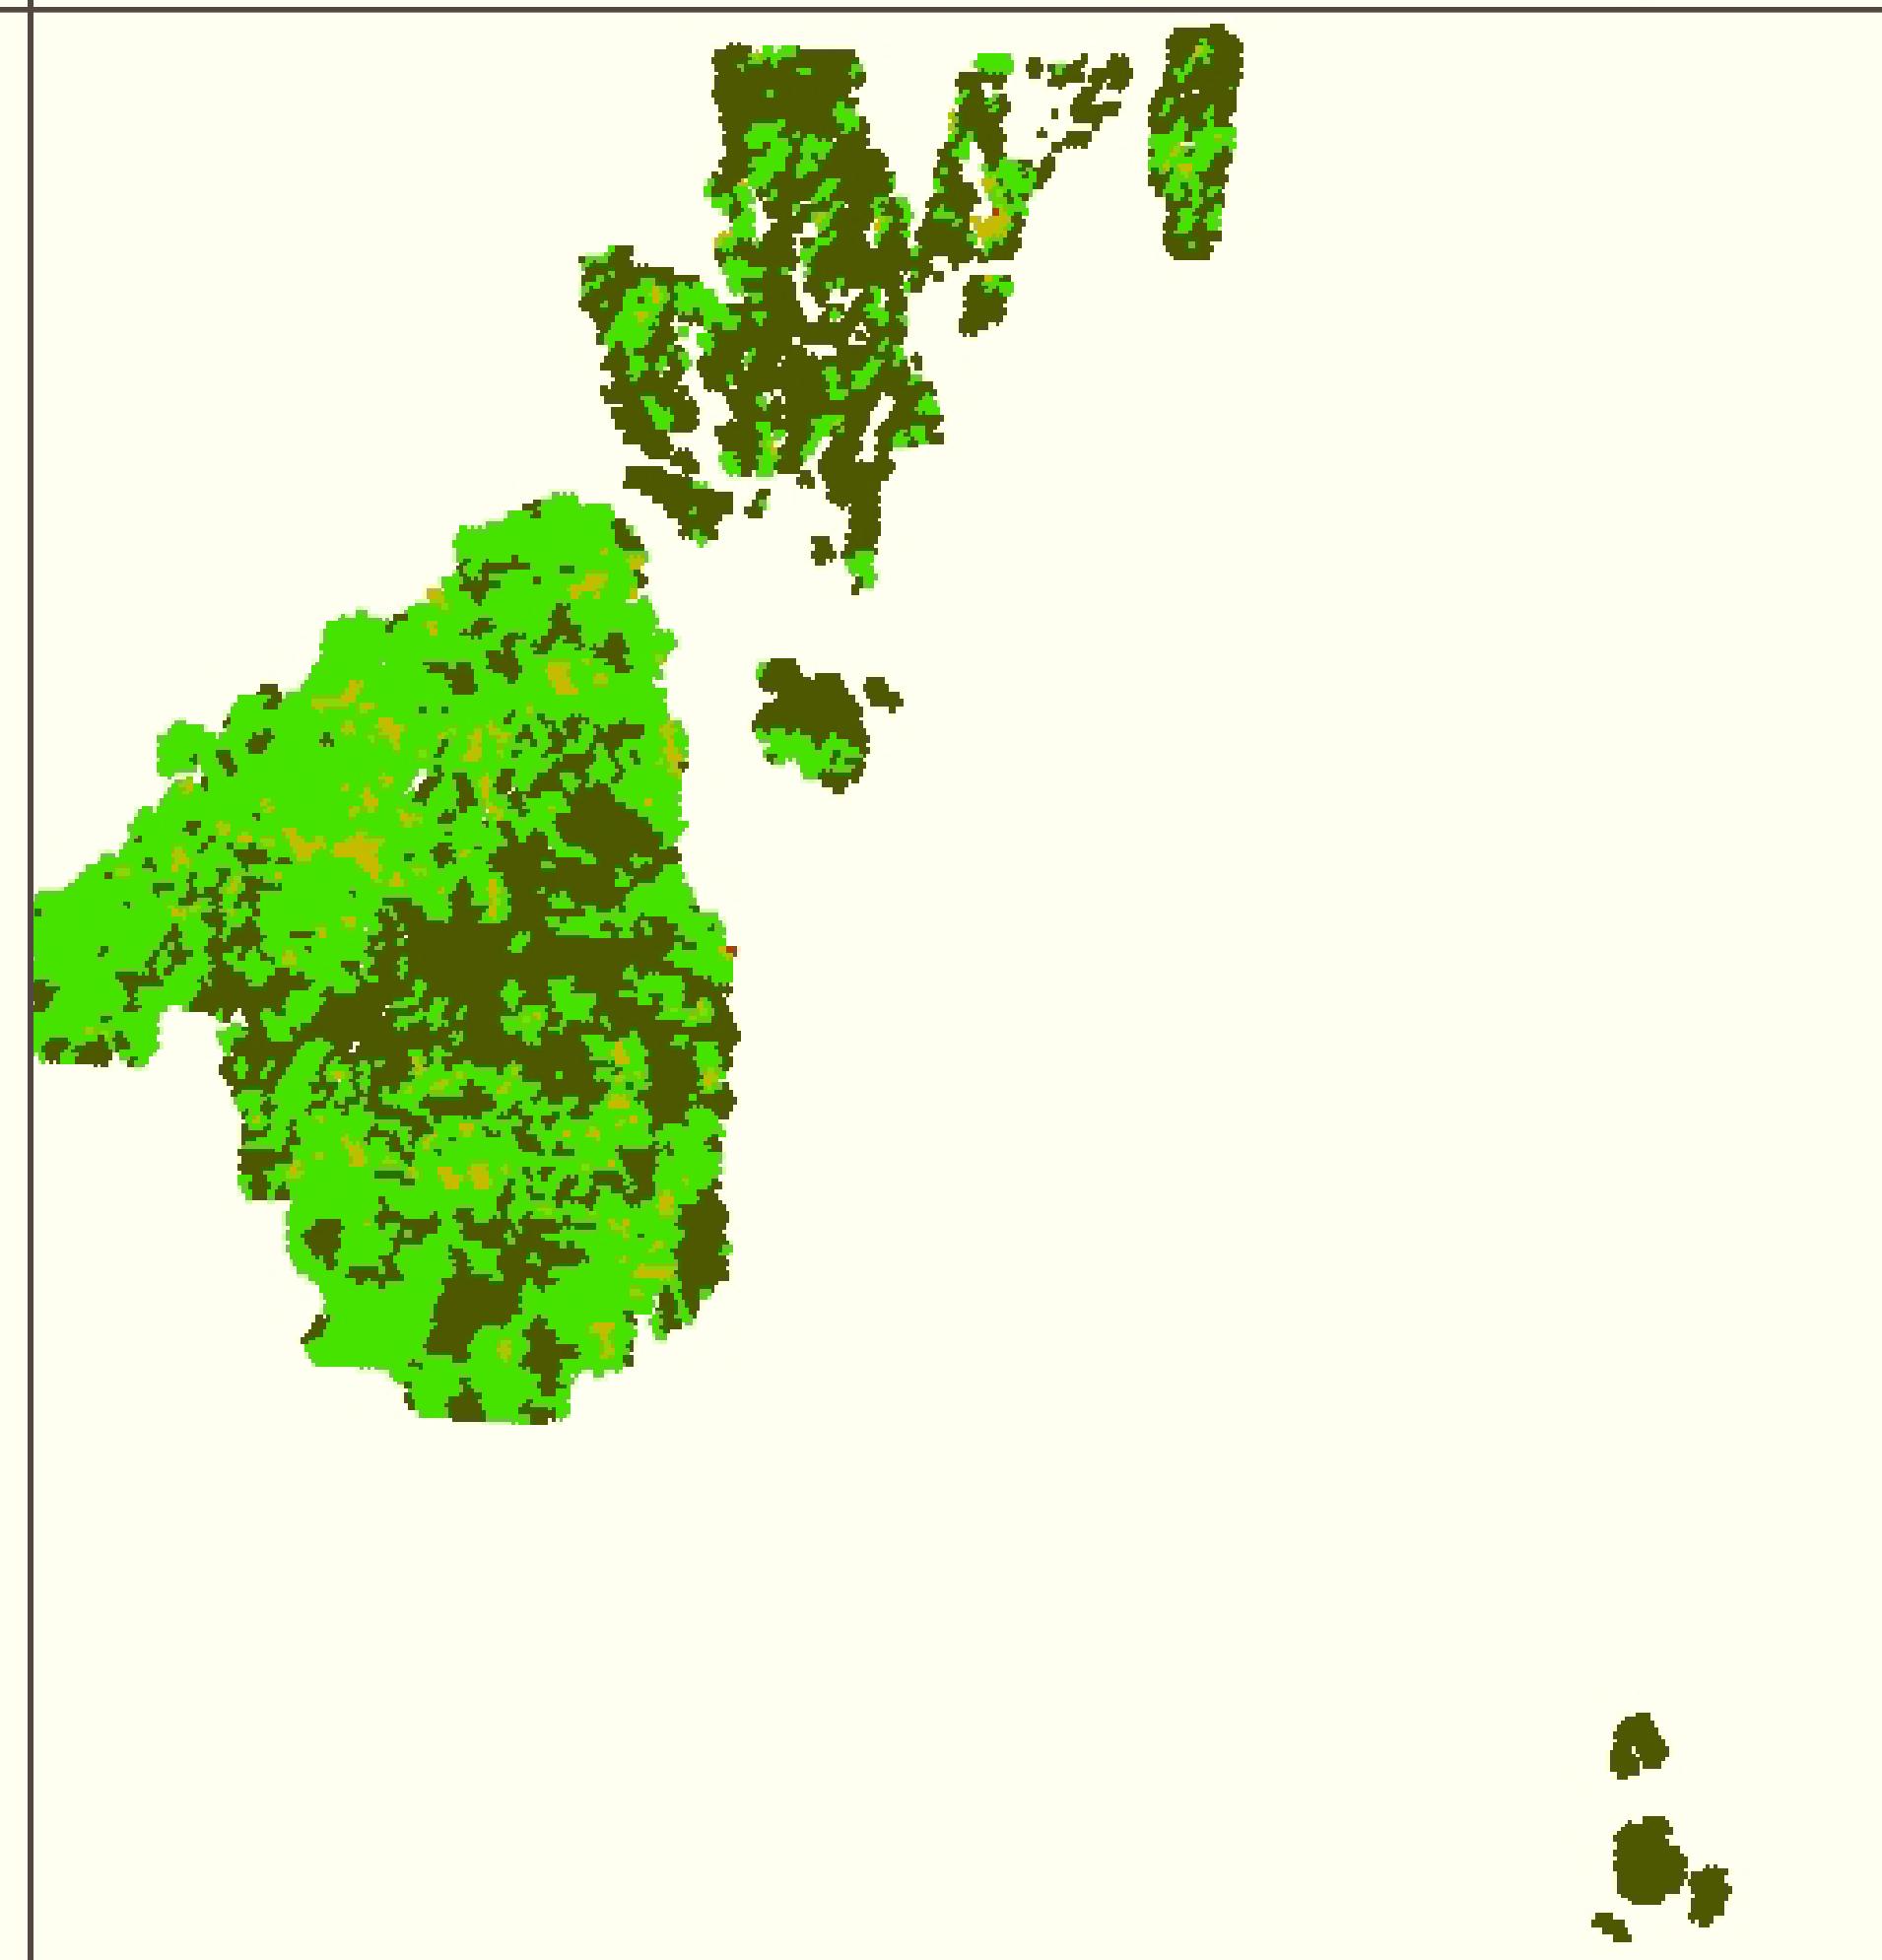

# Common Yellow-throat (COYE)

Year 0

Year 10

Year 20

Year 40

No Harvest

Baseline

Moose Emphasis