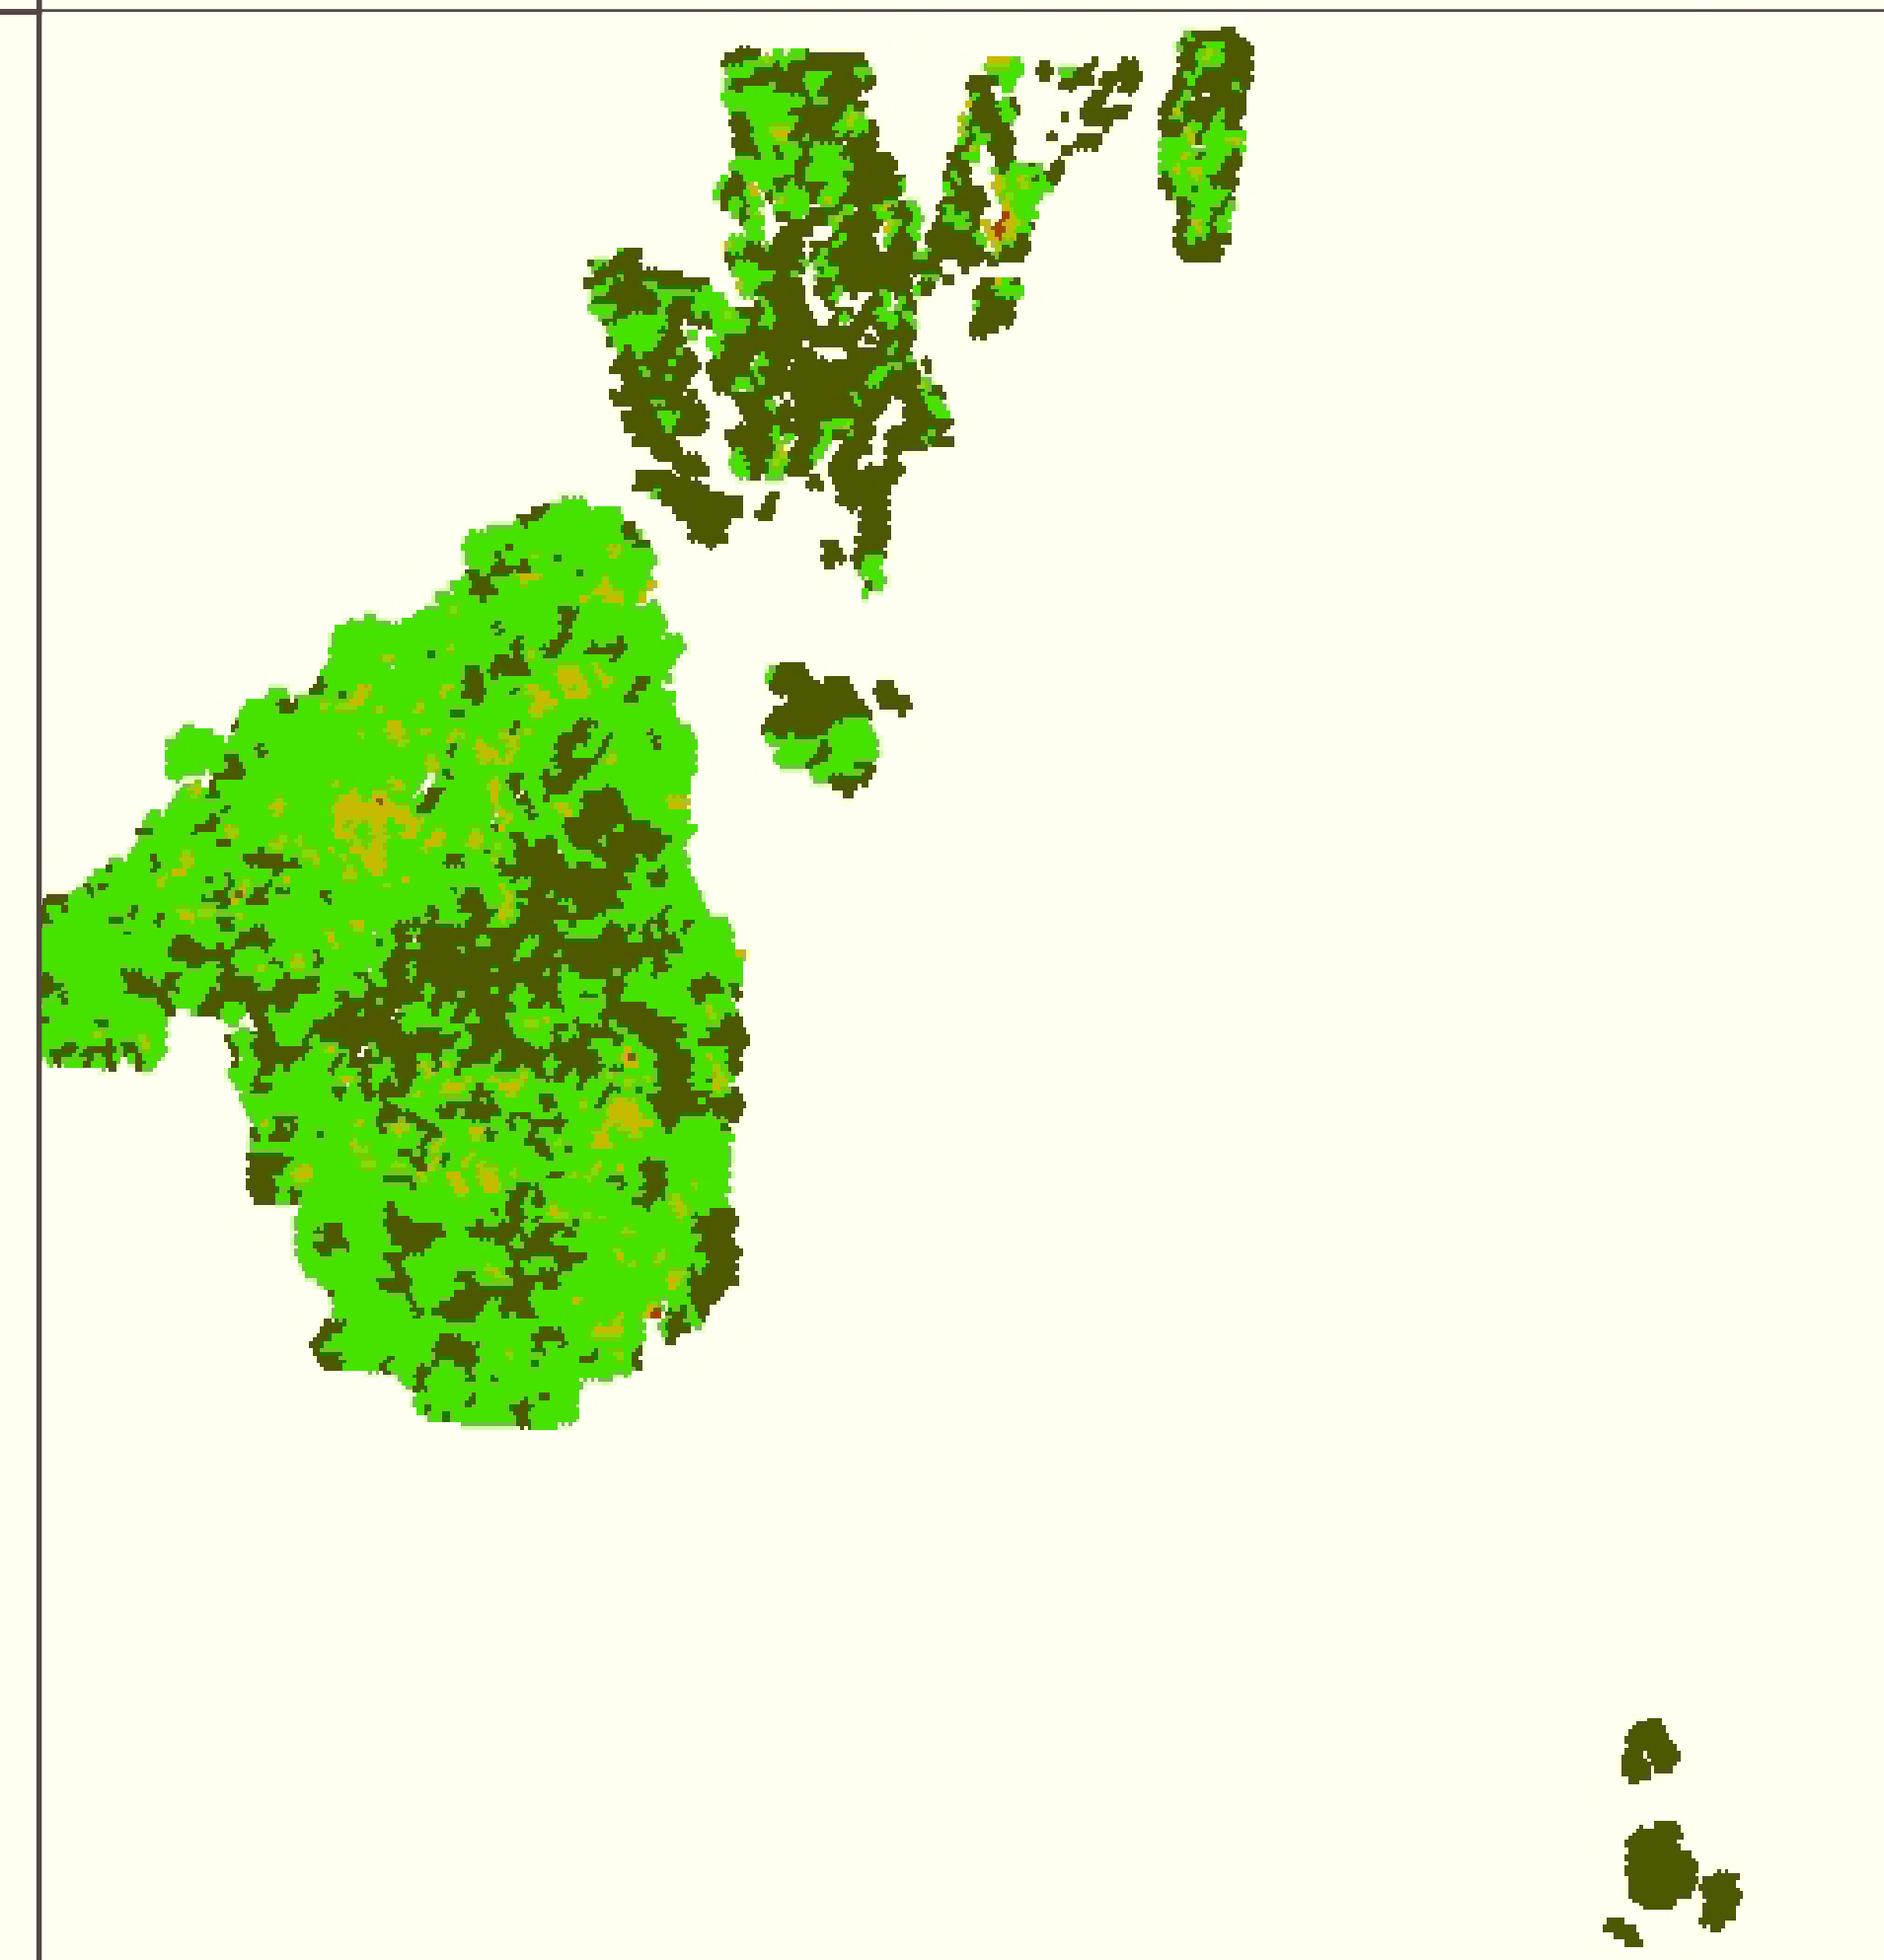

# Common Yellow-throat (COYE)

Year 0

Year 10

Year 20

Year 40

No Harvest

Baseline

Moose Emphasis

Probability of Habitat Occupancy

- No Habitat
- 1-25
- 26-50
- 51-75
- 76-100

Year 40 COYE Habitat Occupancy