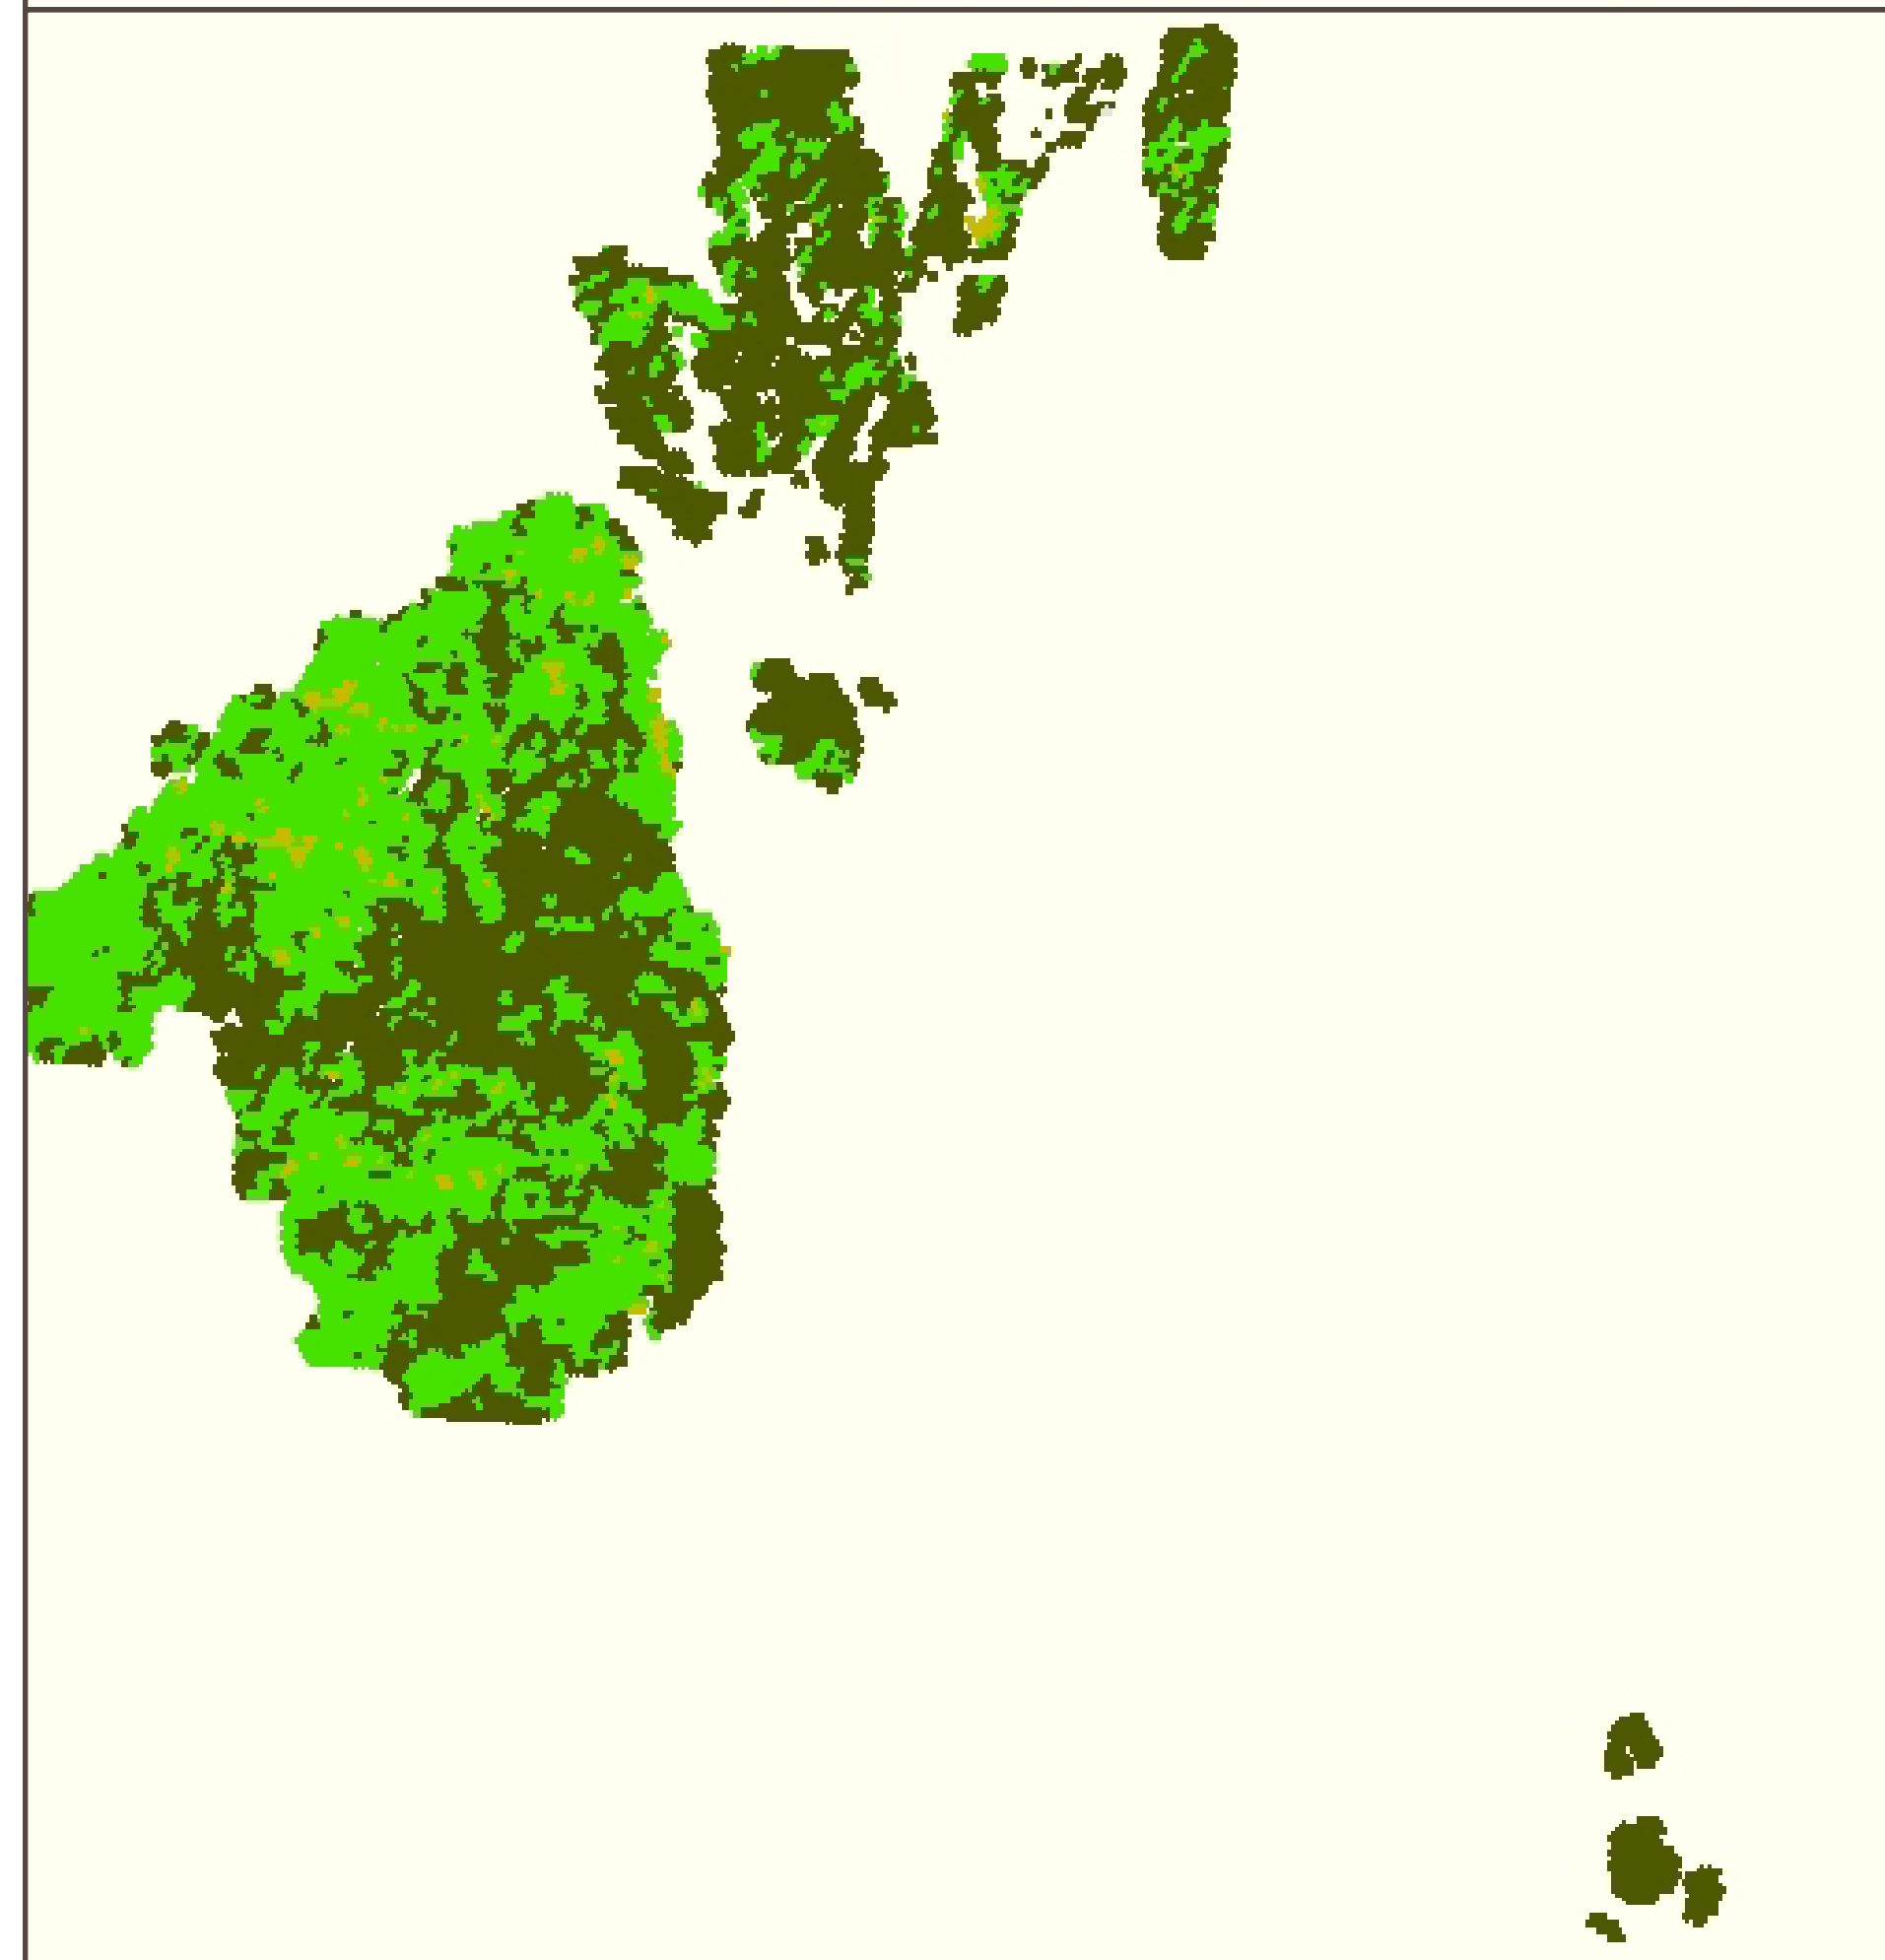

# Common Yellow-throat (COYE)

Year 0

Year 10

Year 20

Year 40

No Harvest

Baseline

Moose Emphasis