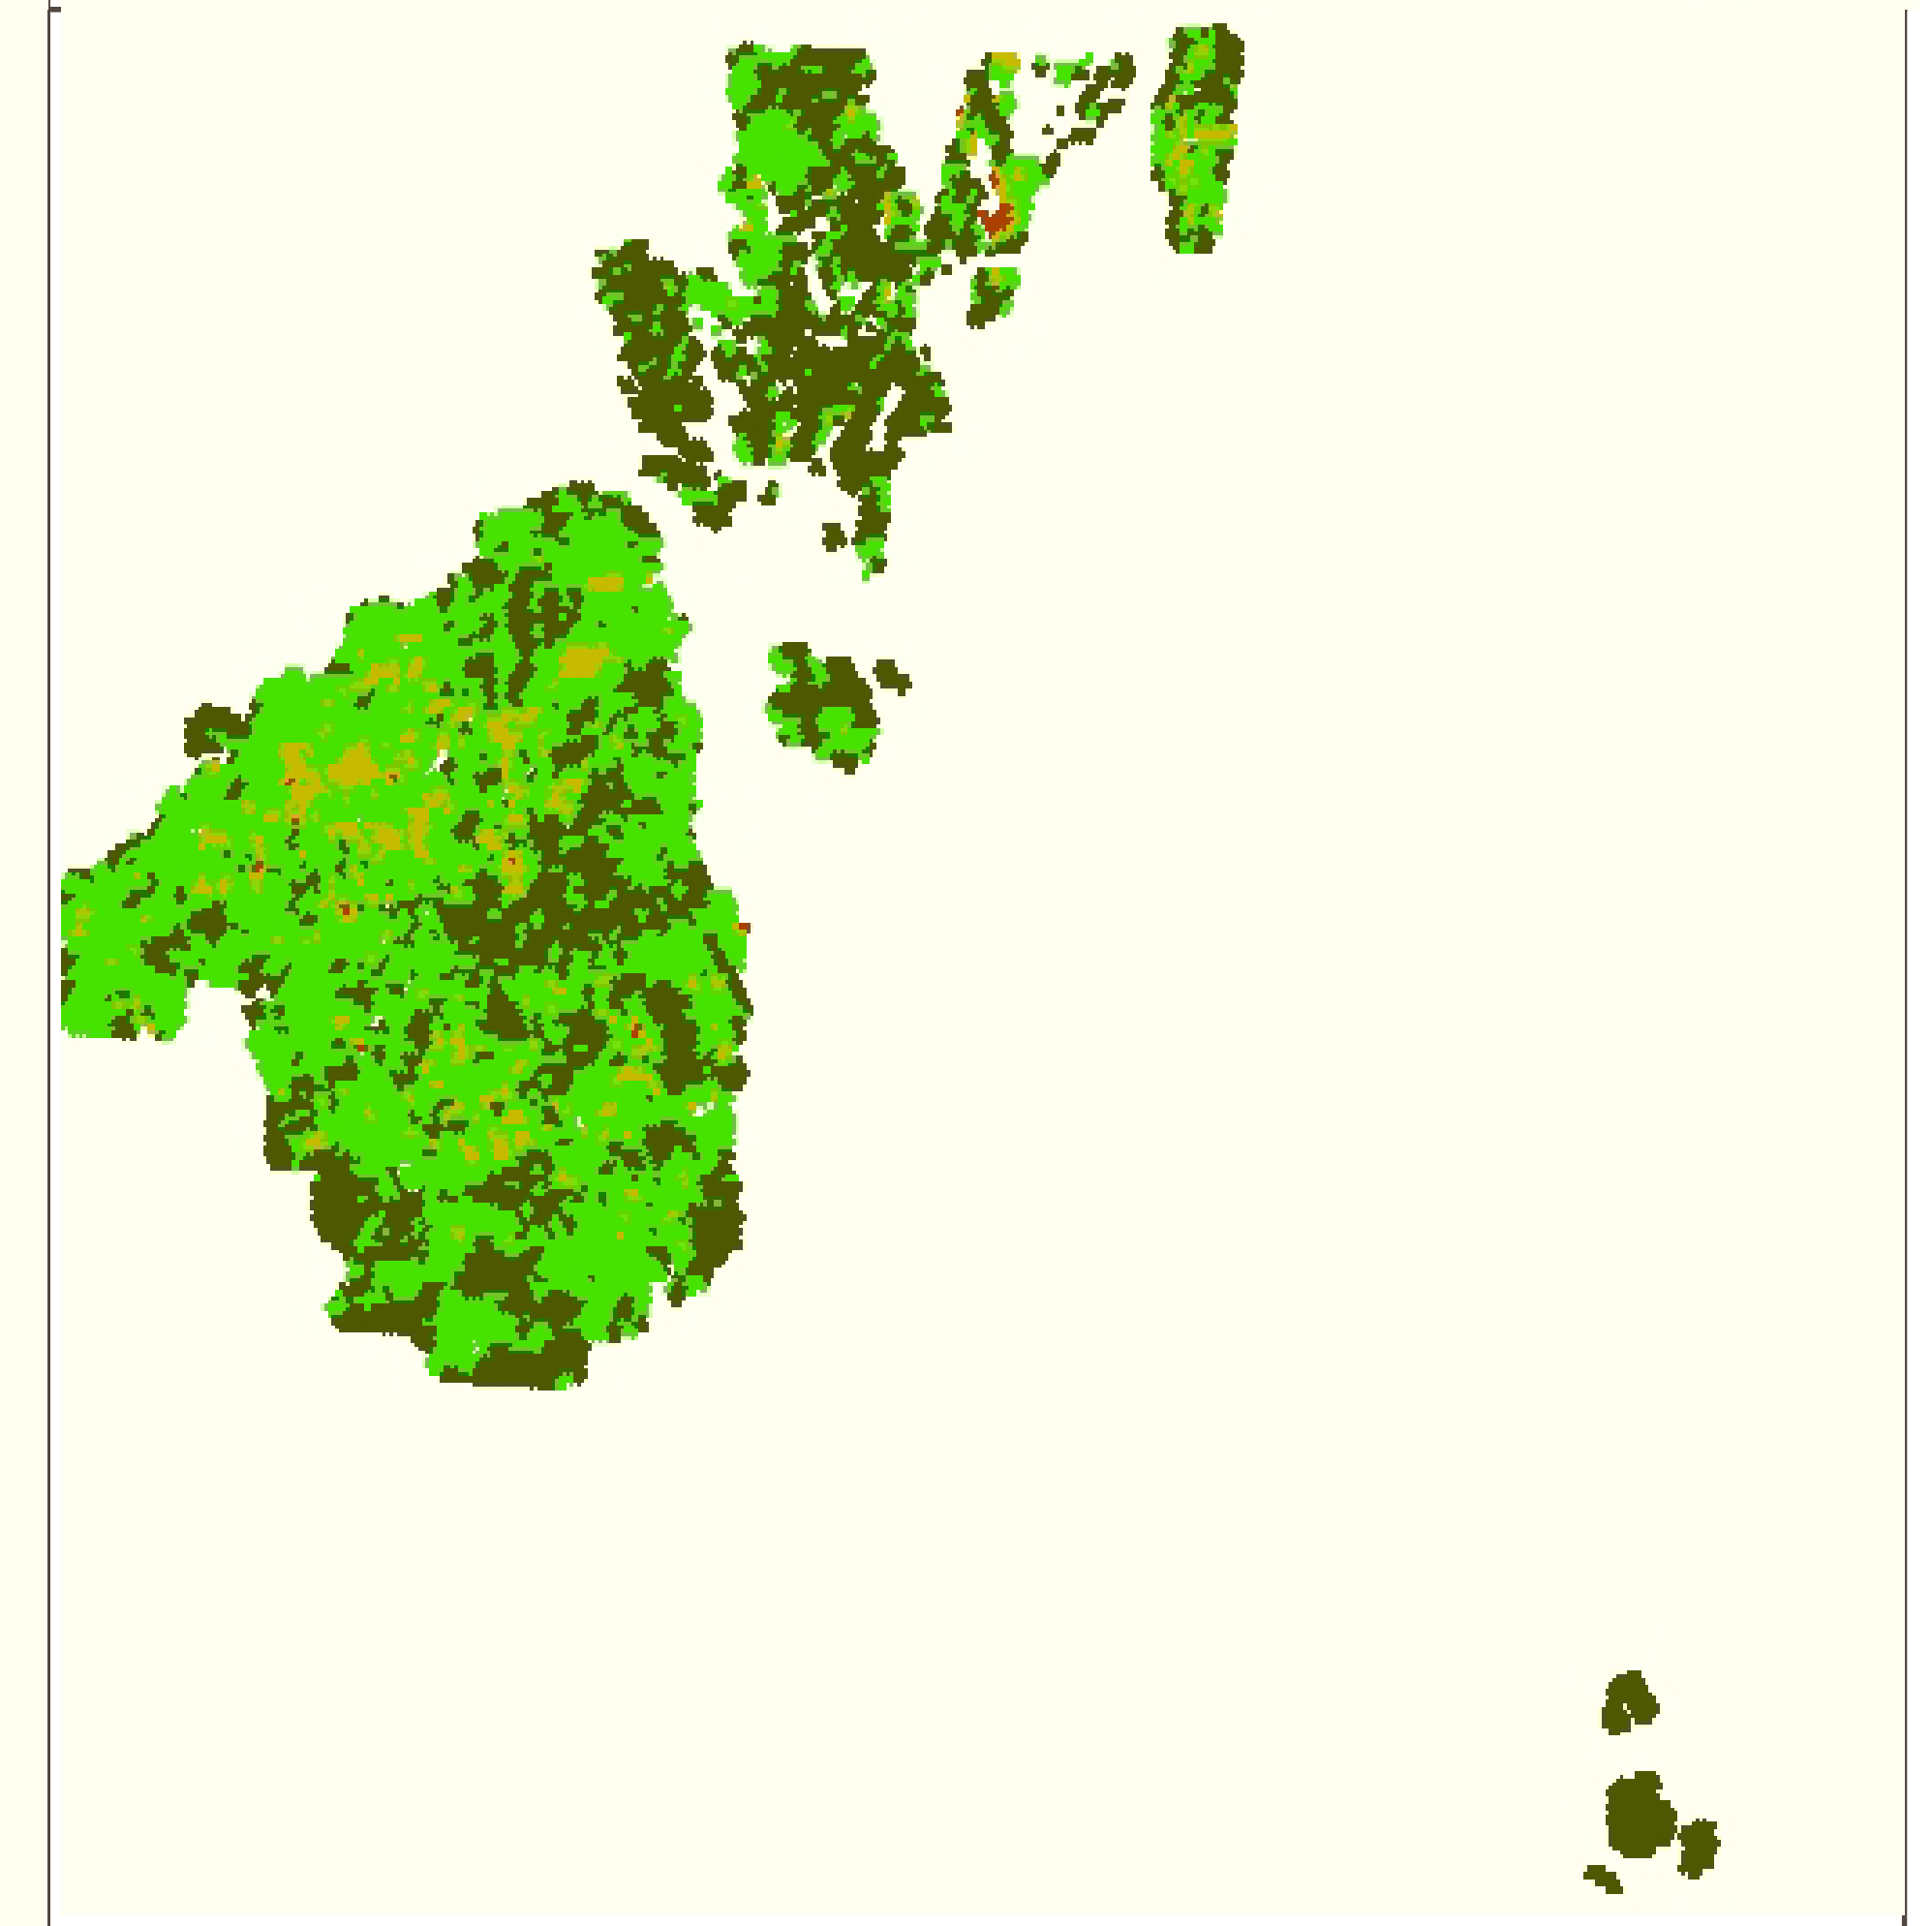

# Common Yellow-throat (COYE)

Year 0

Year 10

Year 20

Year 40

No Harvest

Baseline

Moose Emphasis