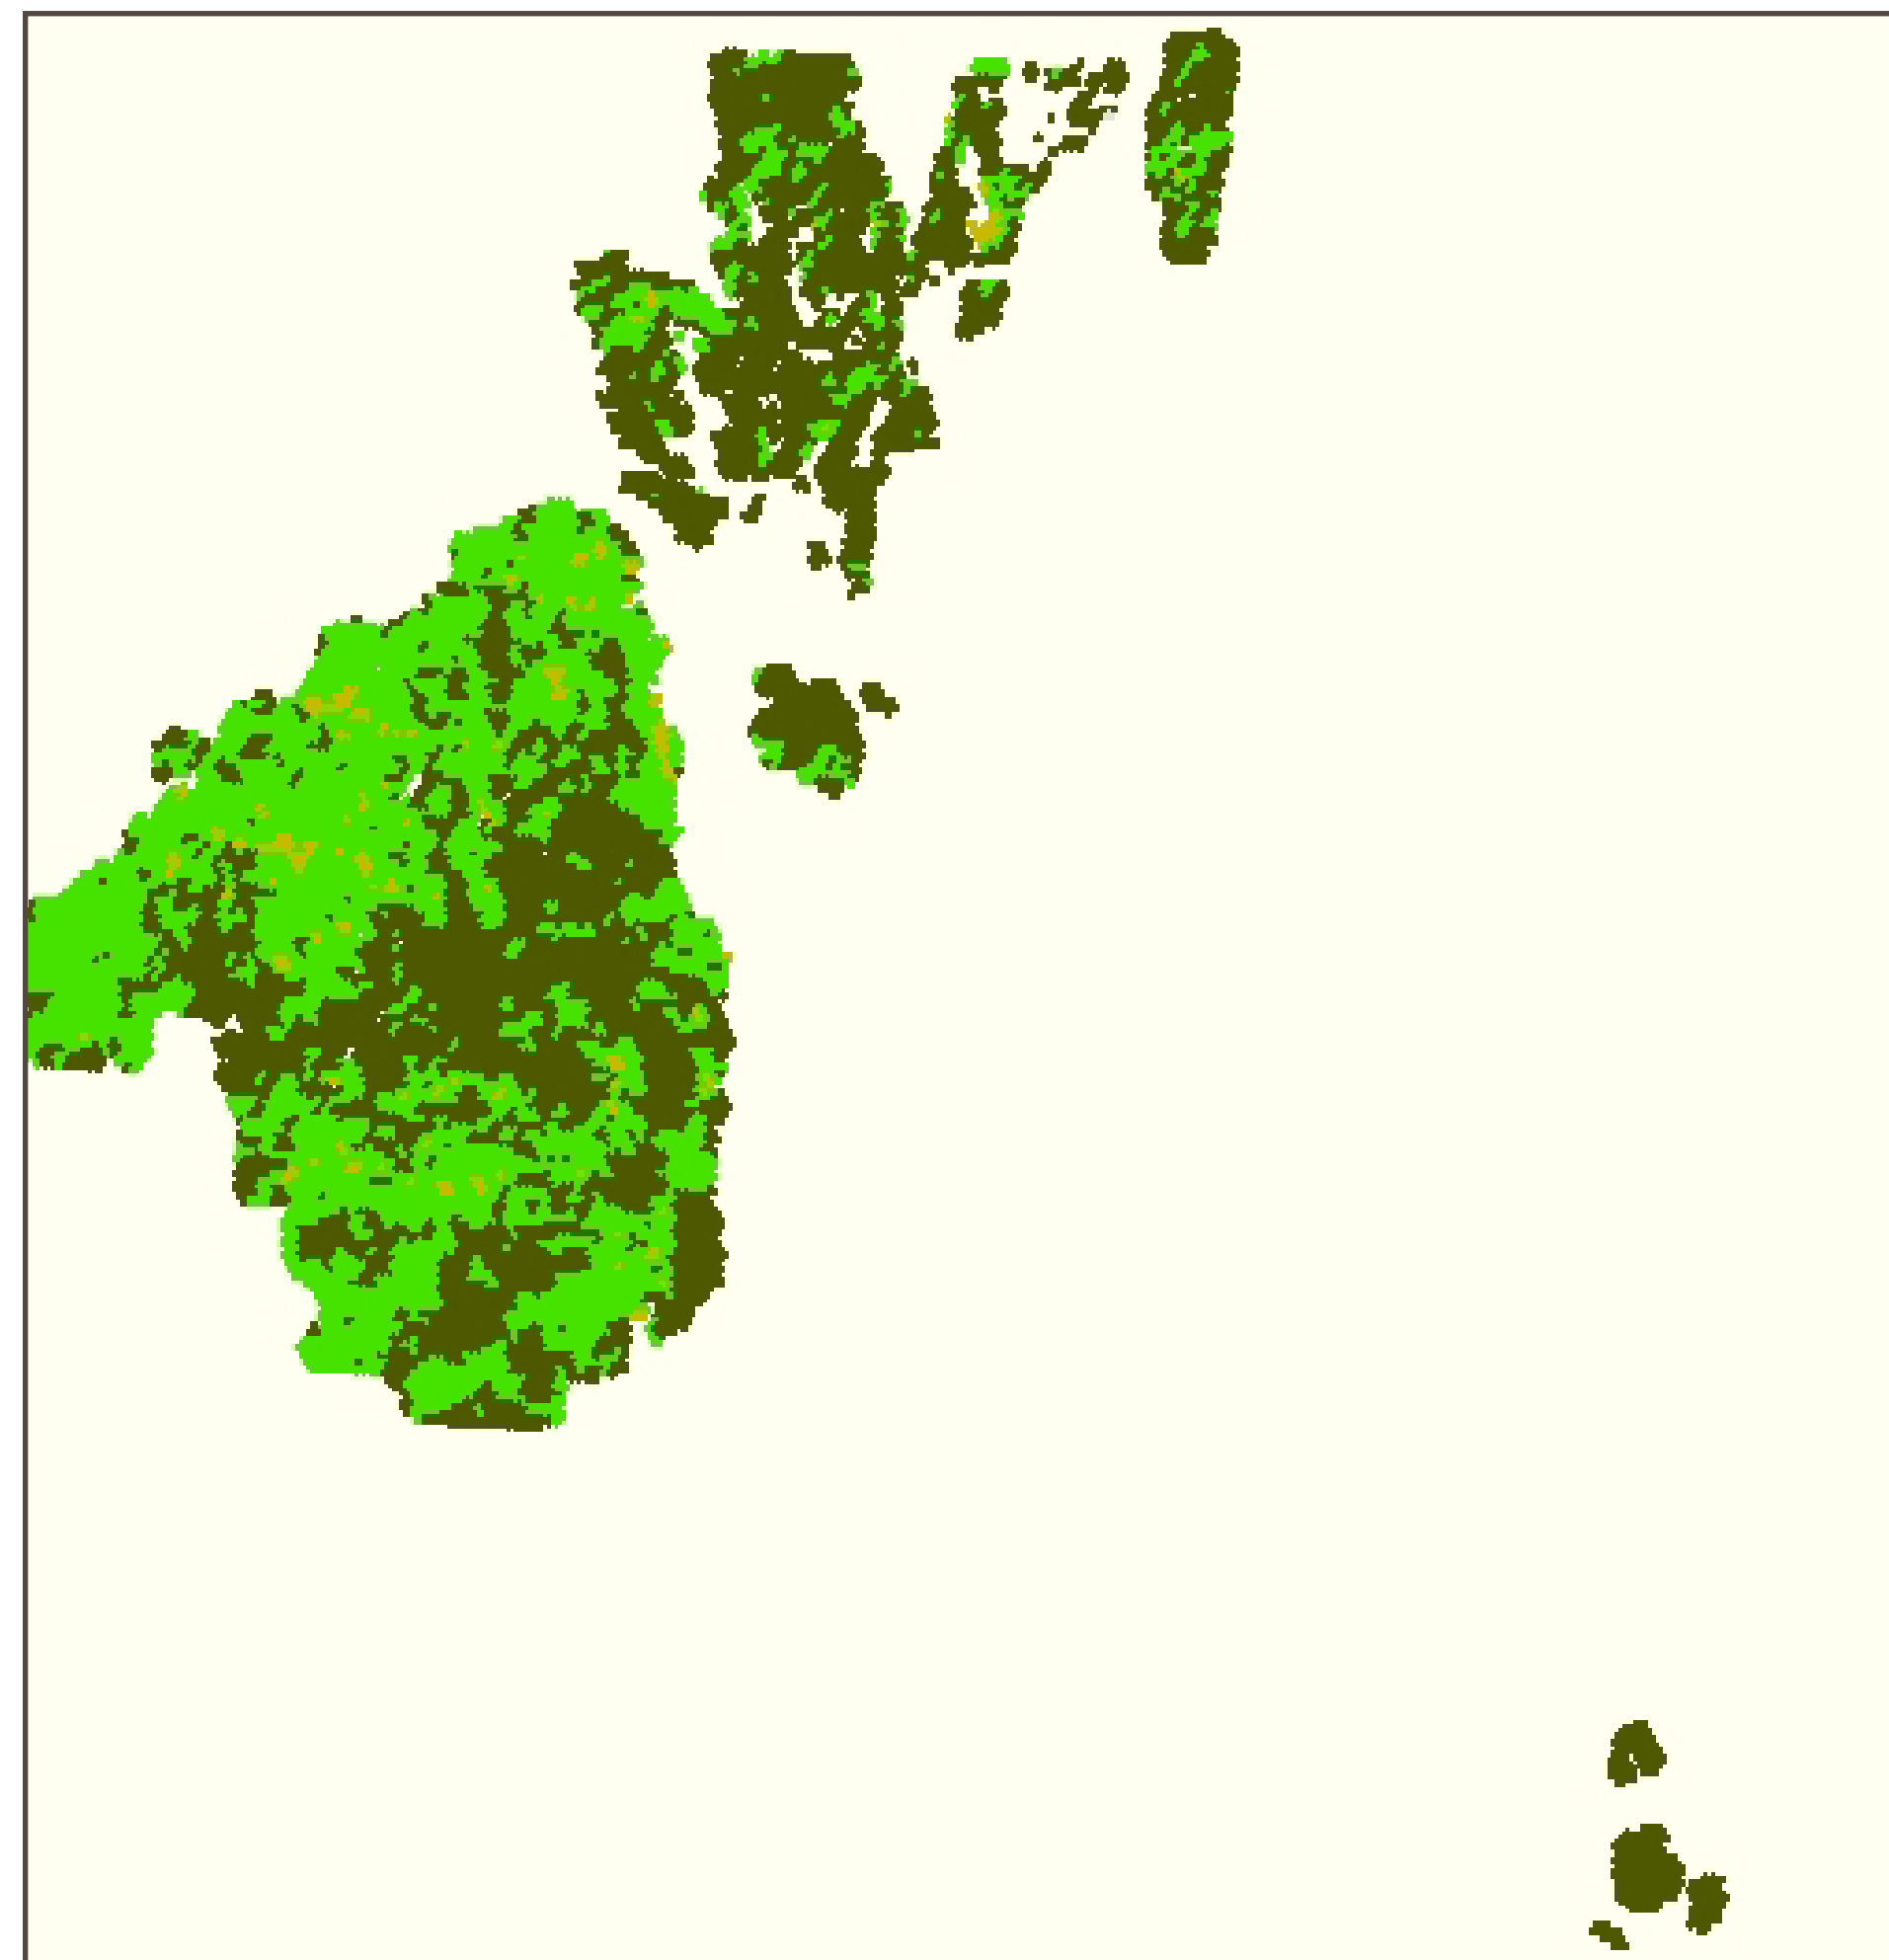

# Common Yellow-throat (COYE)

Year 0

Year 10

Year 20

Year 40

No Harvest

Baseline

Moose Emphasis