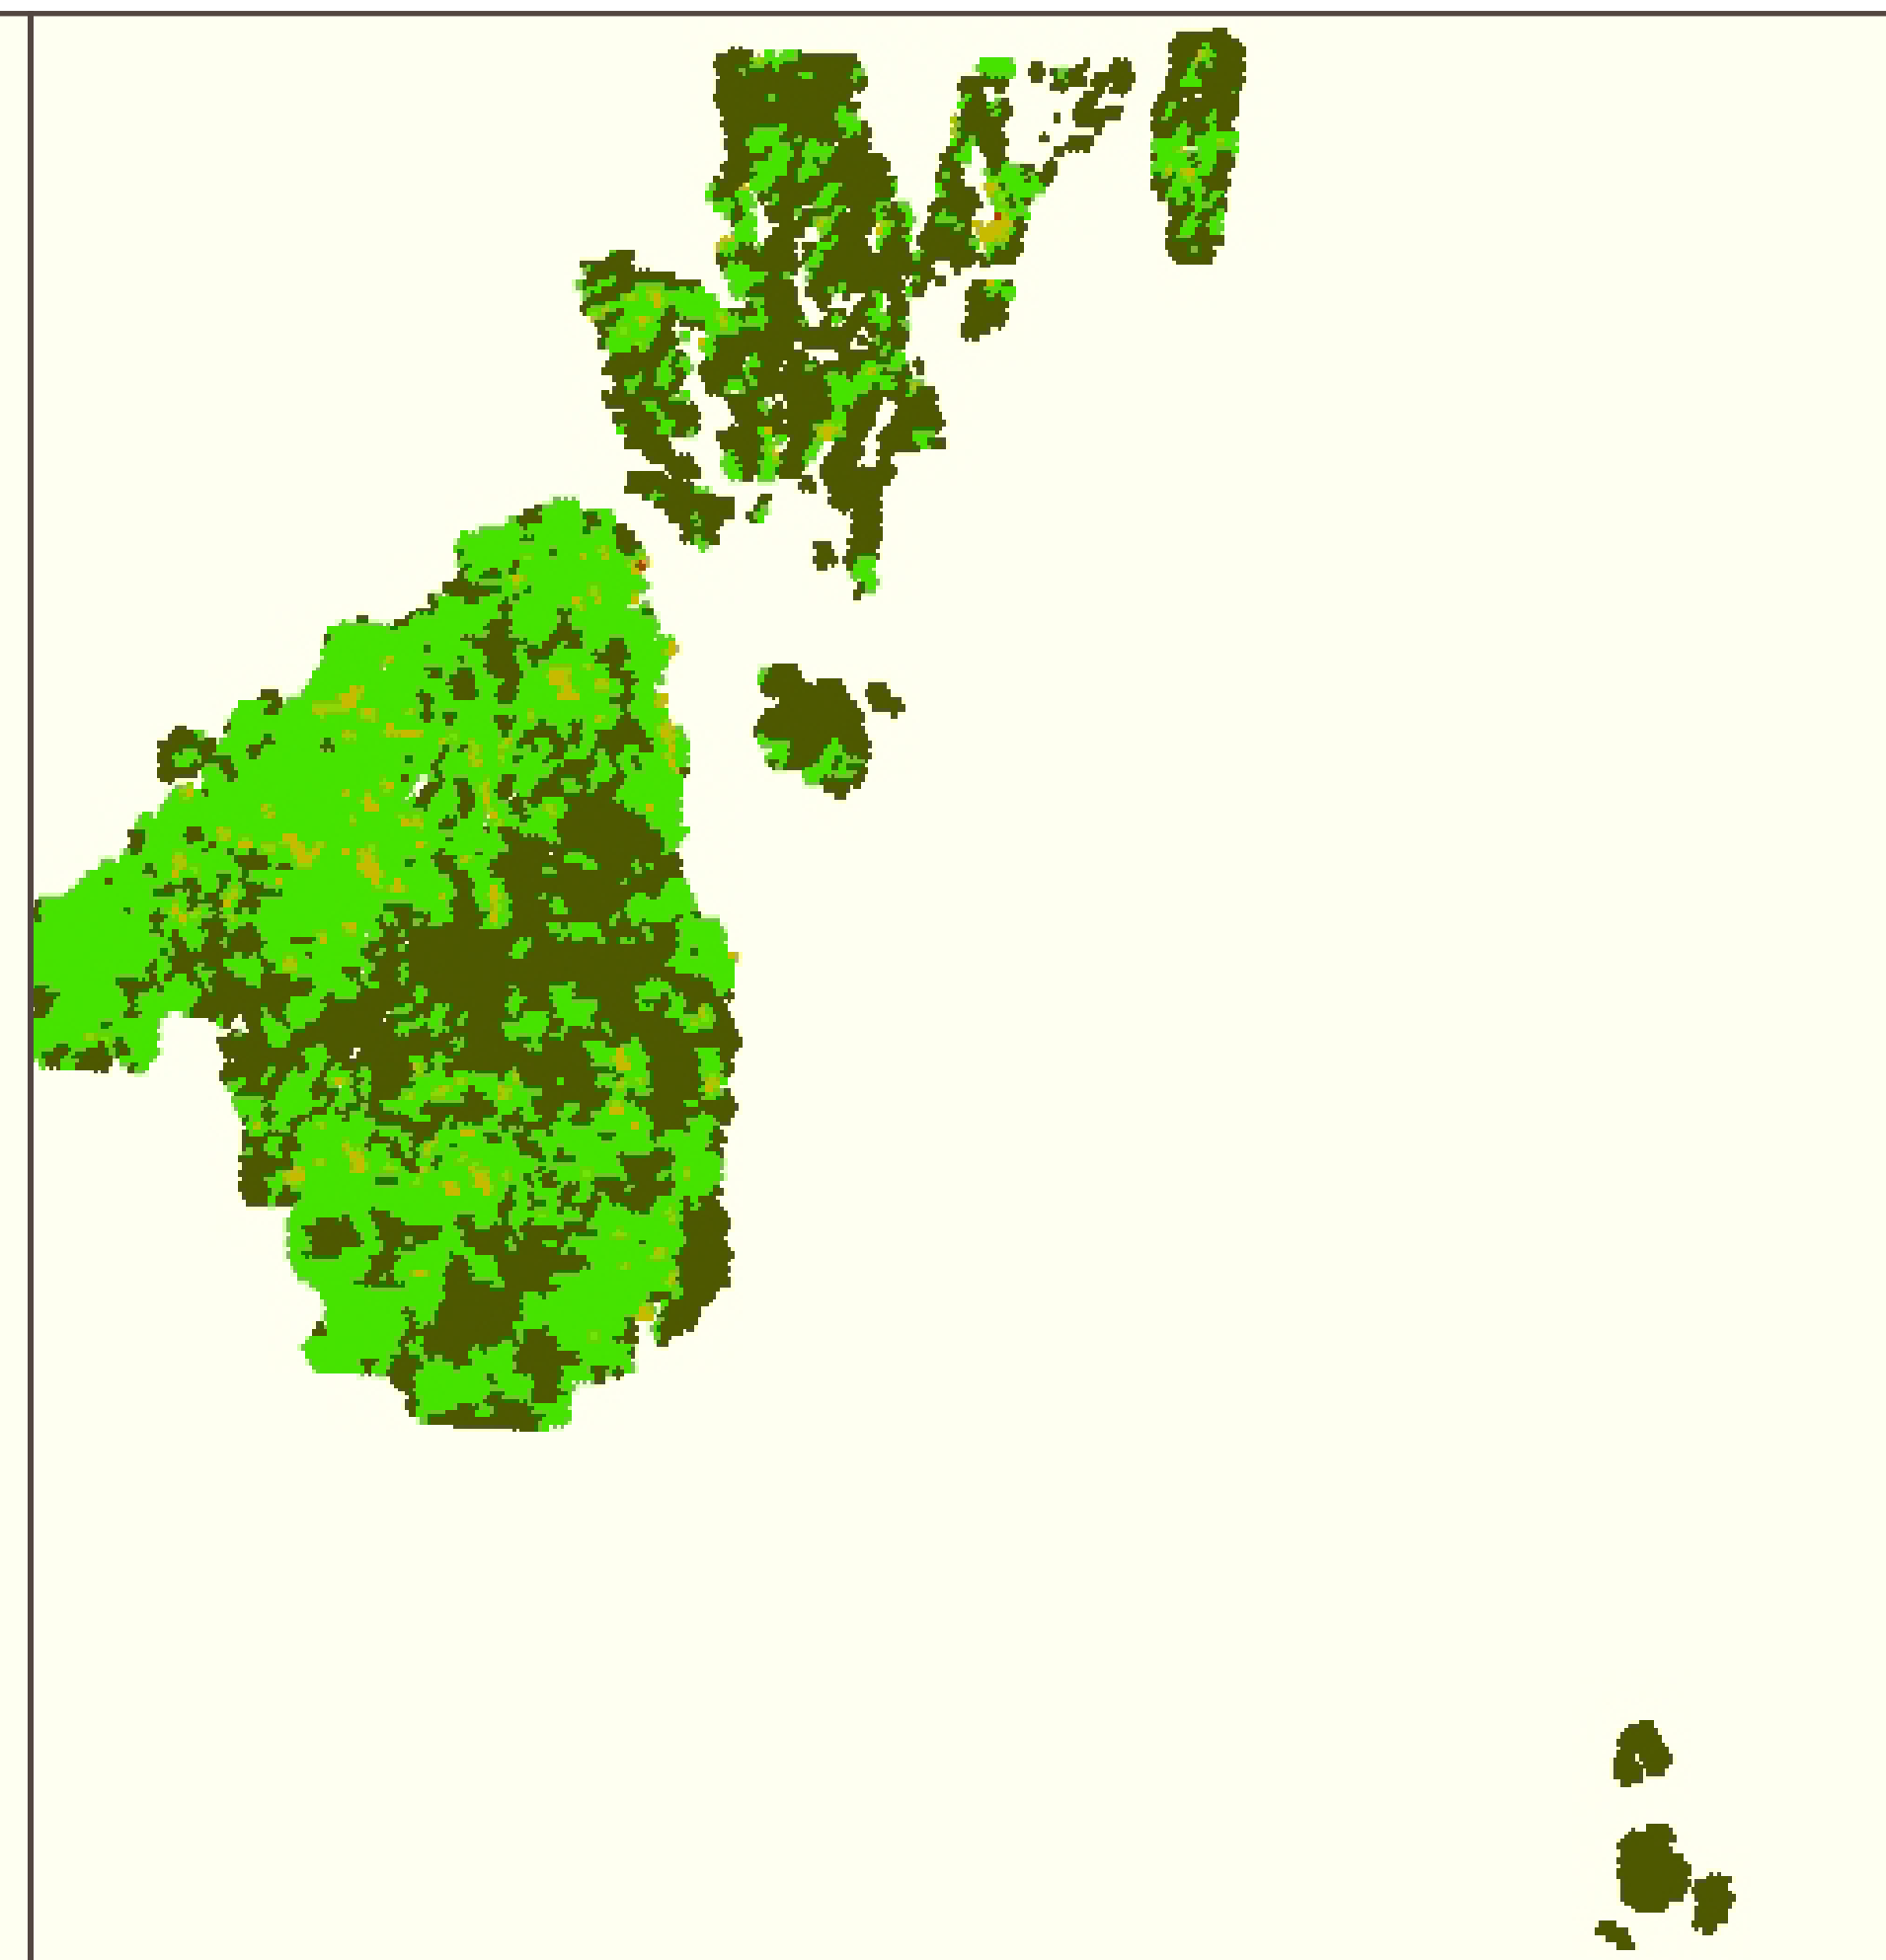

# Common Yellow-throat (COYE)

Year 0

Year 10

Year 20

Year 40

No Harvest

Baseline

Moose Emphasis