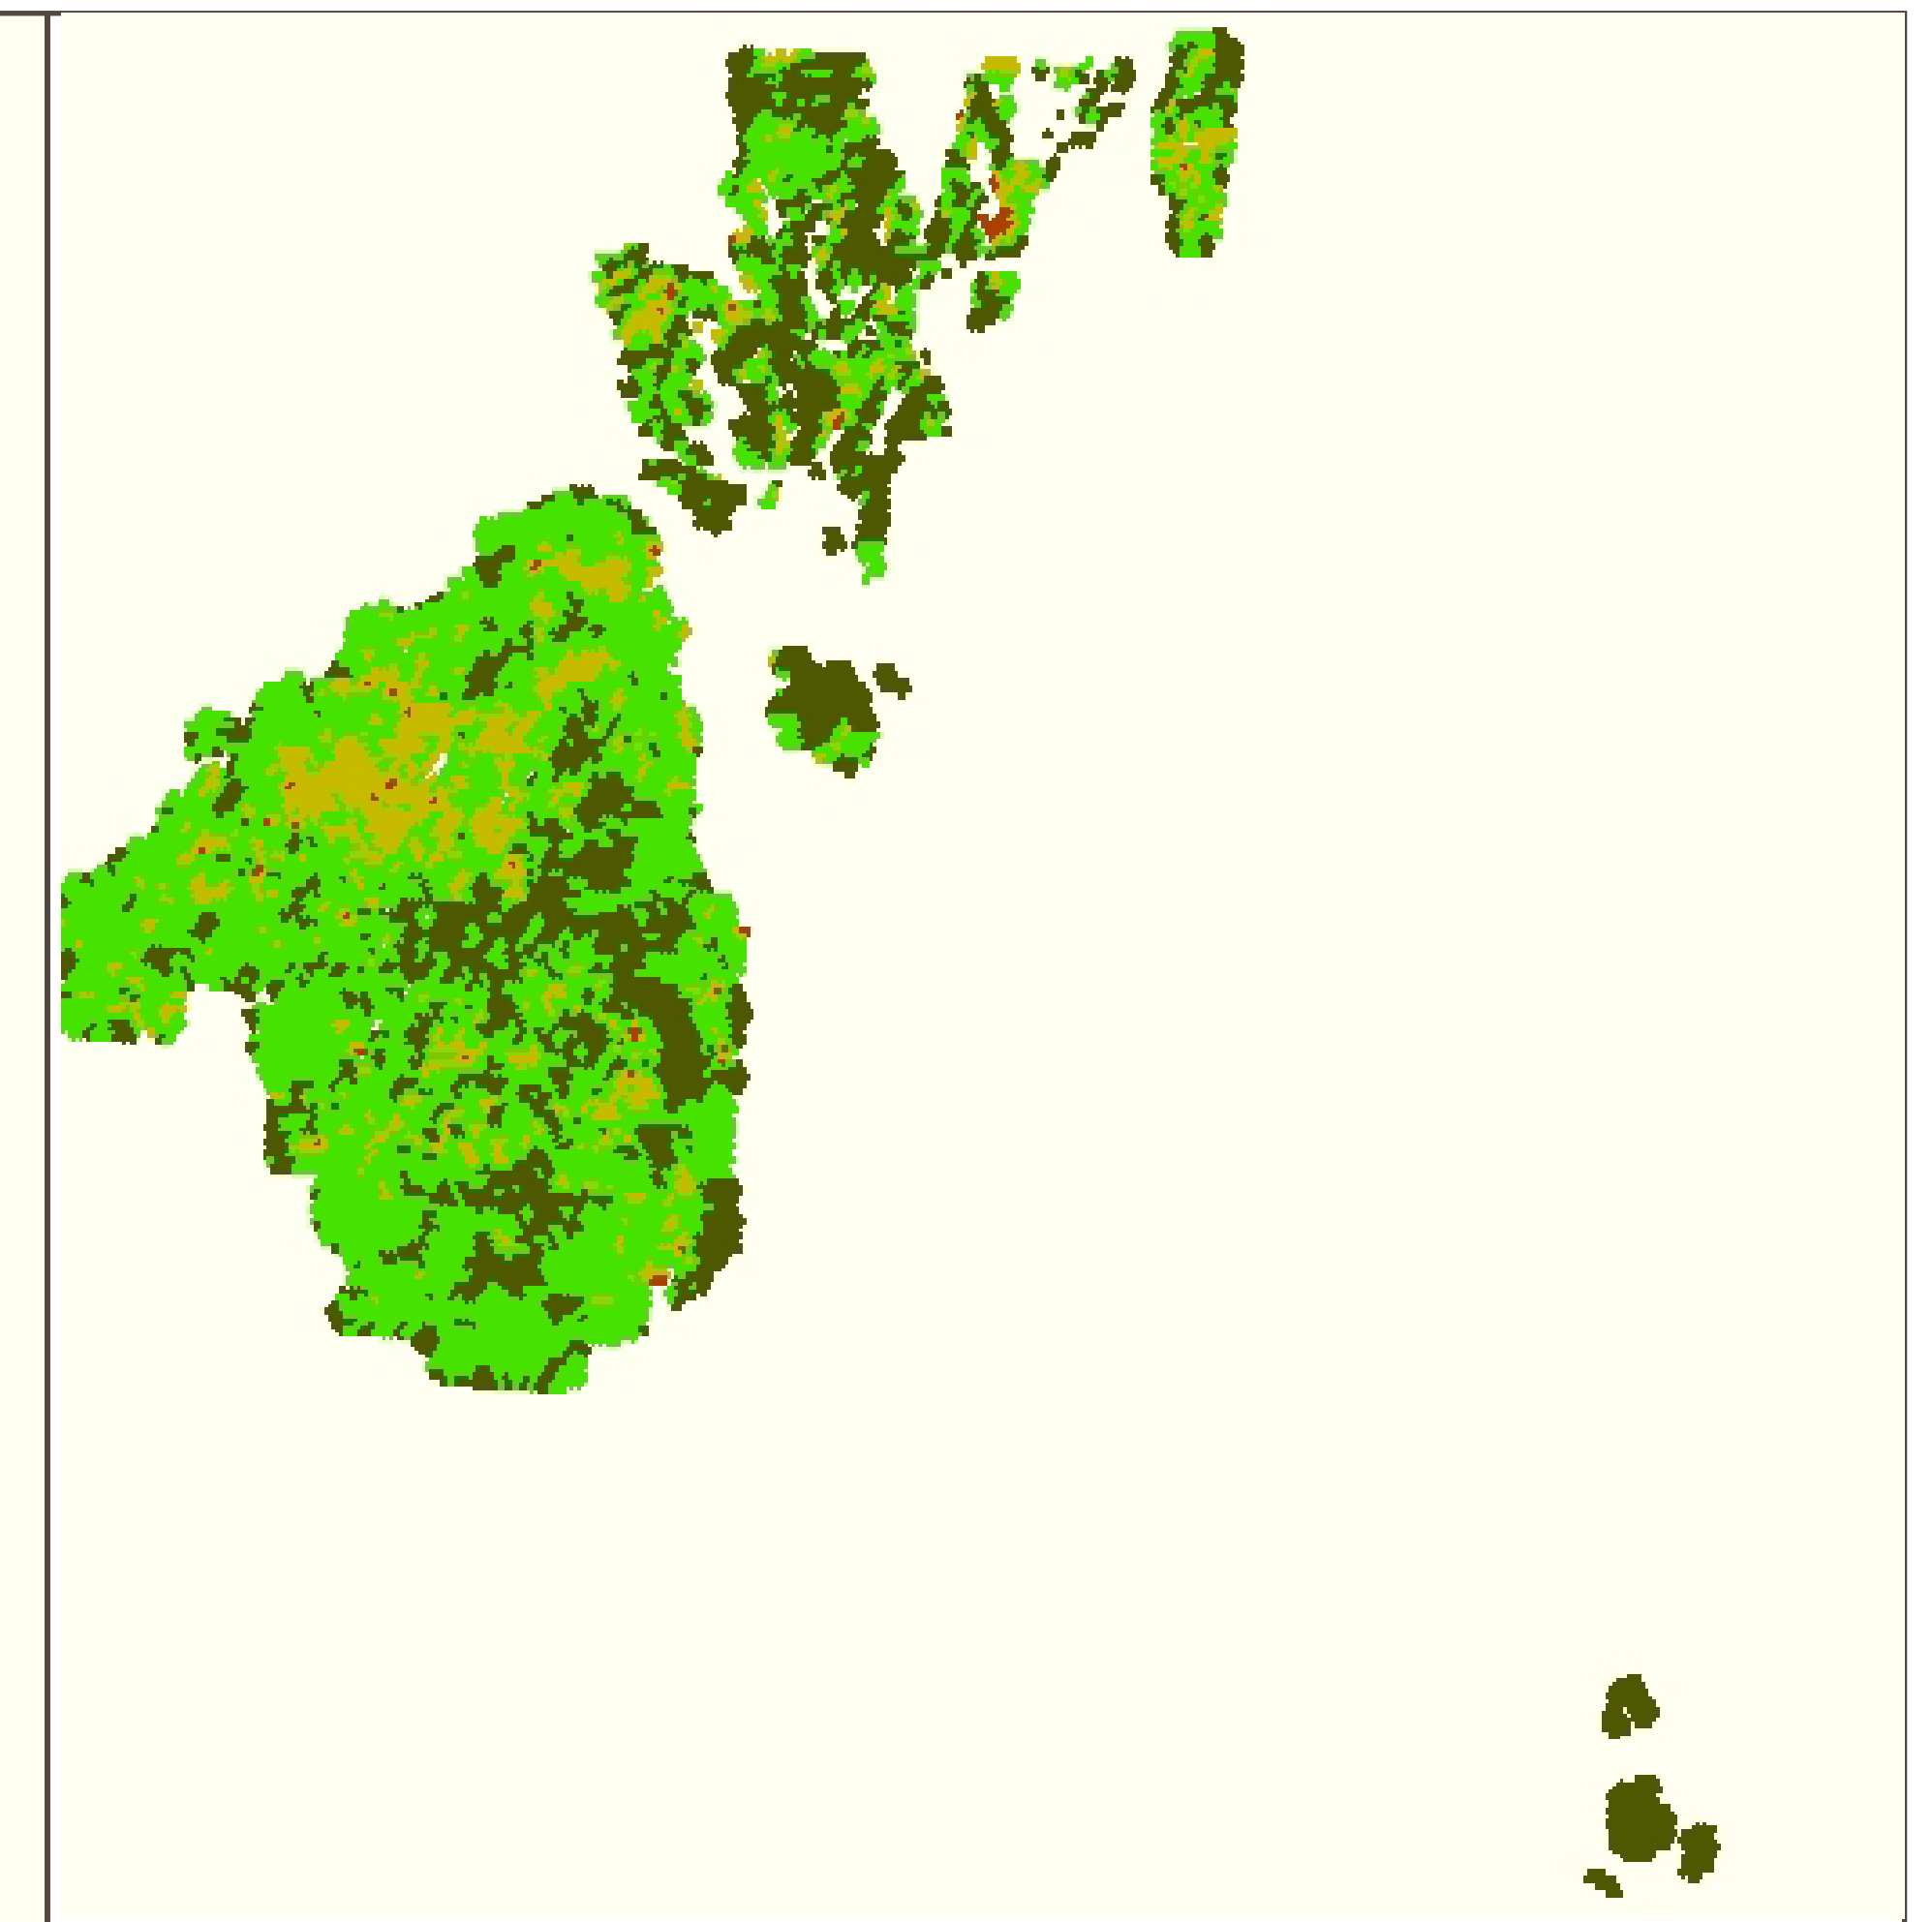

# Common Yellow-throat (COYE)

Year 0

Year 10

Year 20

Year 40

No Harvest

Baseline

Moose Emphasis