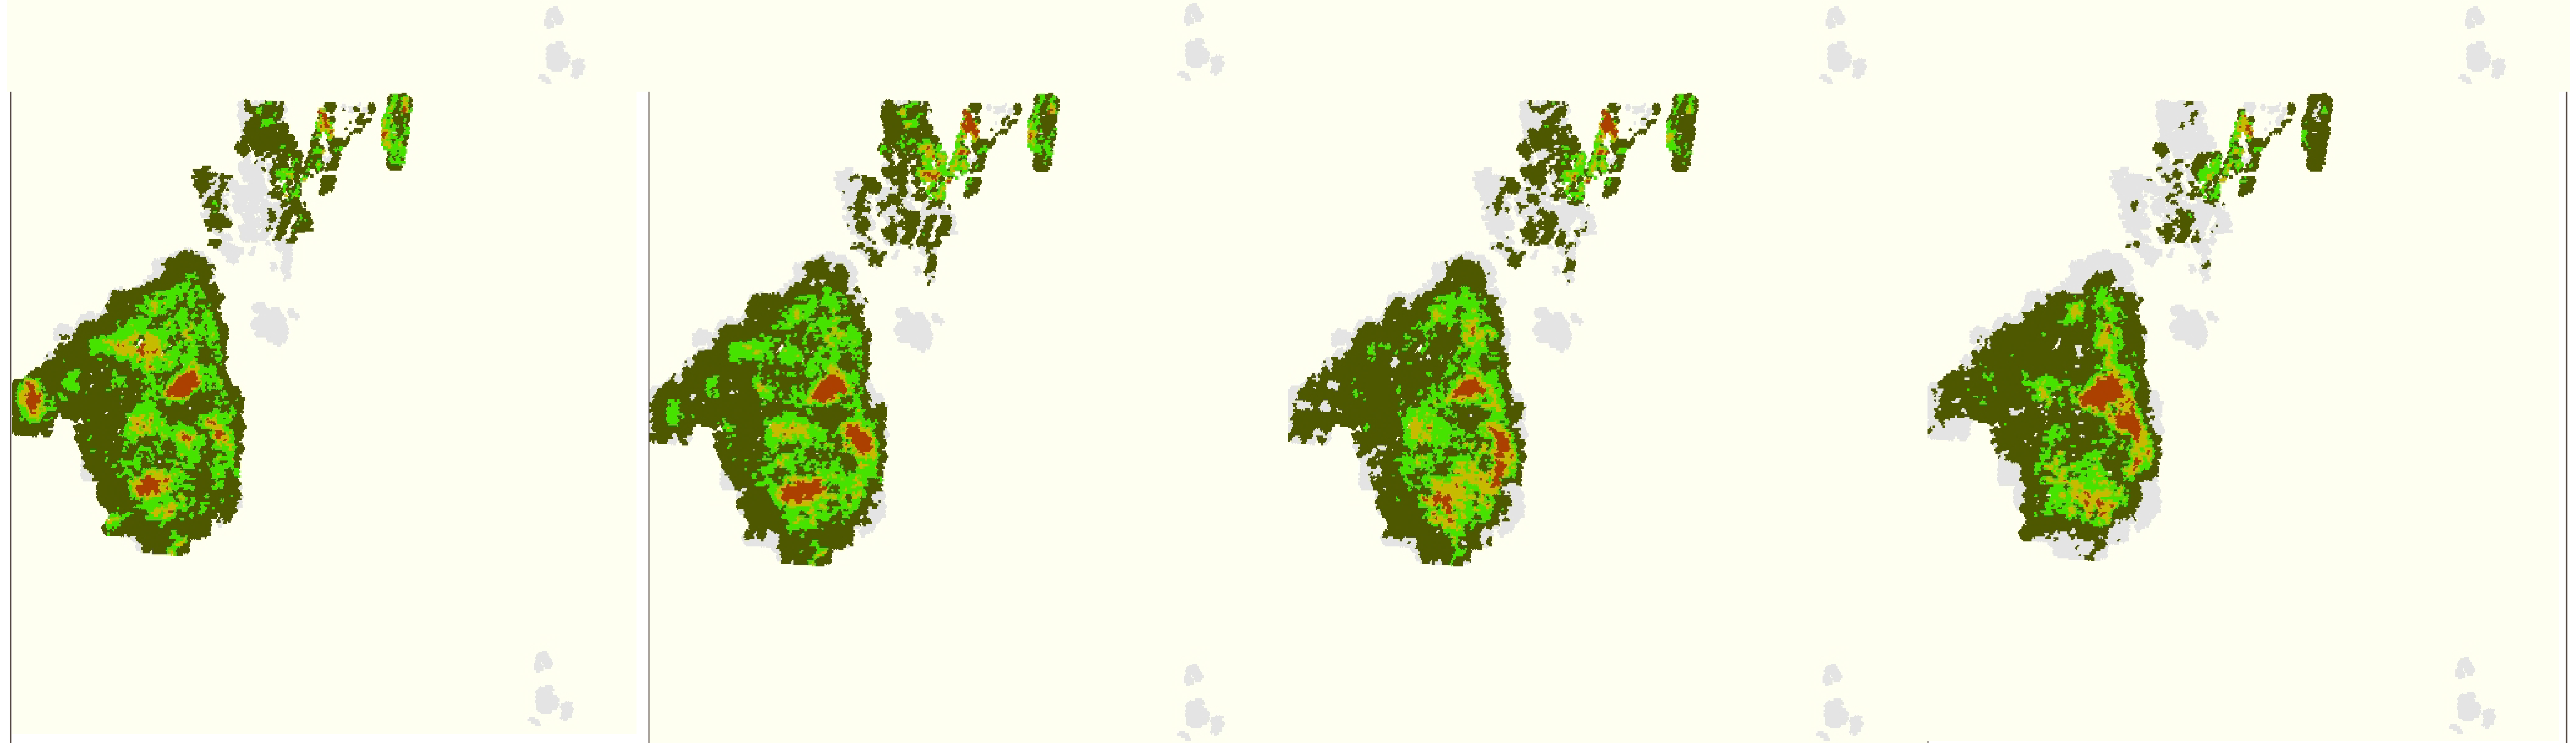

# Golden-crowned Kinglet (GCKI)

Year 0

Year 10

Year 20

Year 40

No Harvest

Baseline

Moose Emphasis

Probability of Habitat Occupancy