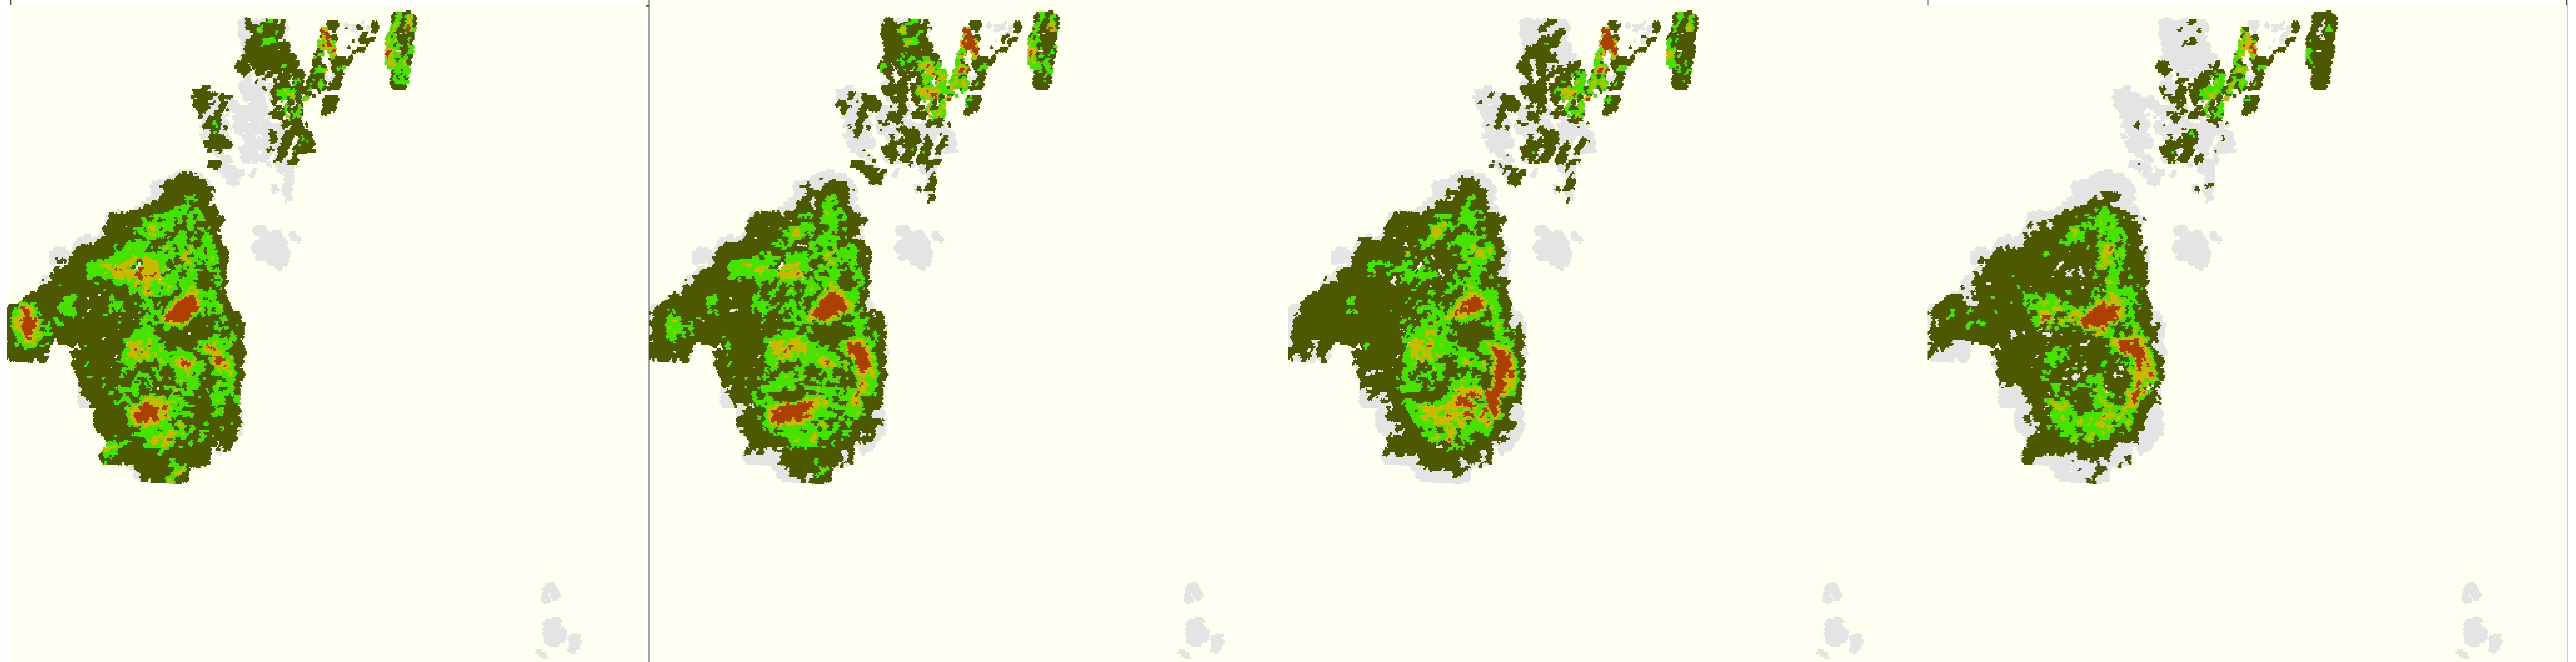

# Golden-crowned Kinglet (GCKI)

Year 0

Year 10

Year 20

Year 40

No Harvest

Baseline

Moose Emphasis

Probability of Habitat Occupancy