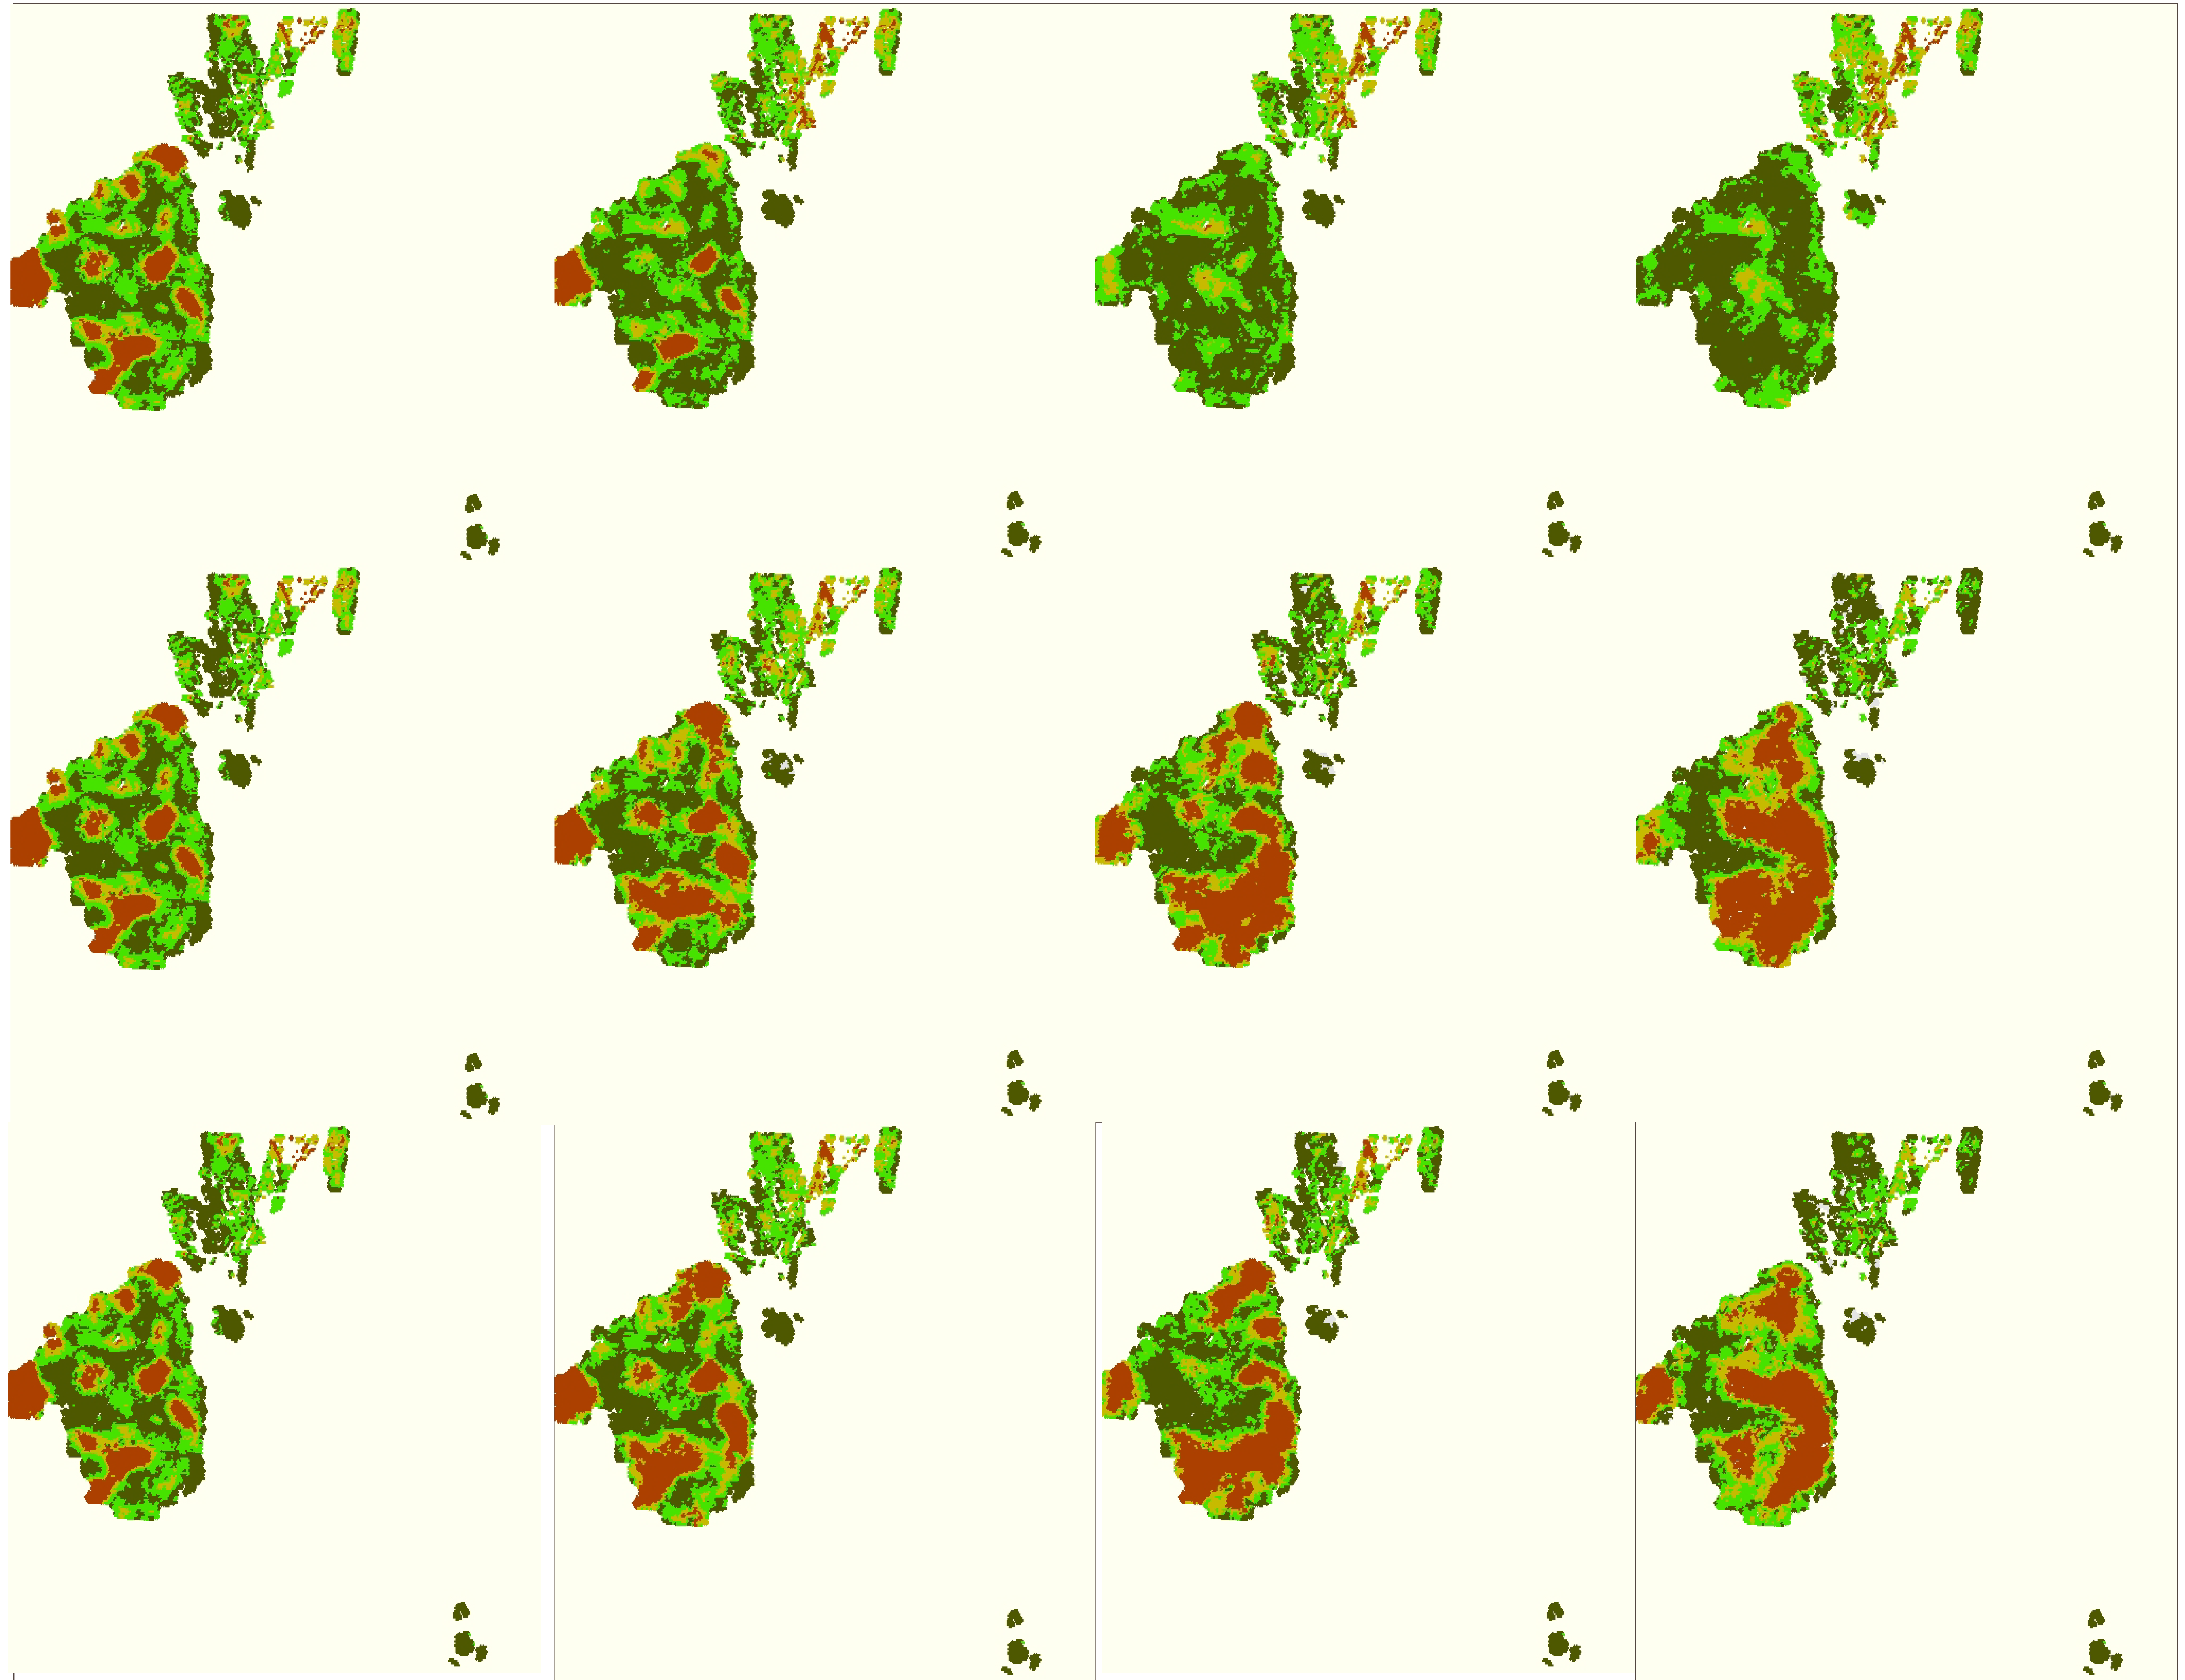

Hermit Thrush (HETH)

Year 0

Year 10

Year 20

Year 40

No Harvest

Baseline

Moose Emphasis

Probability of Habitat Occupancy