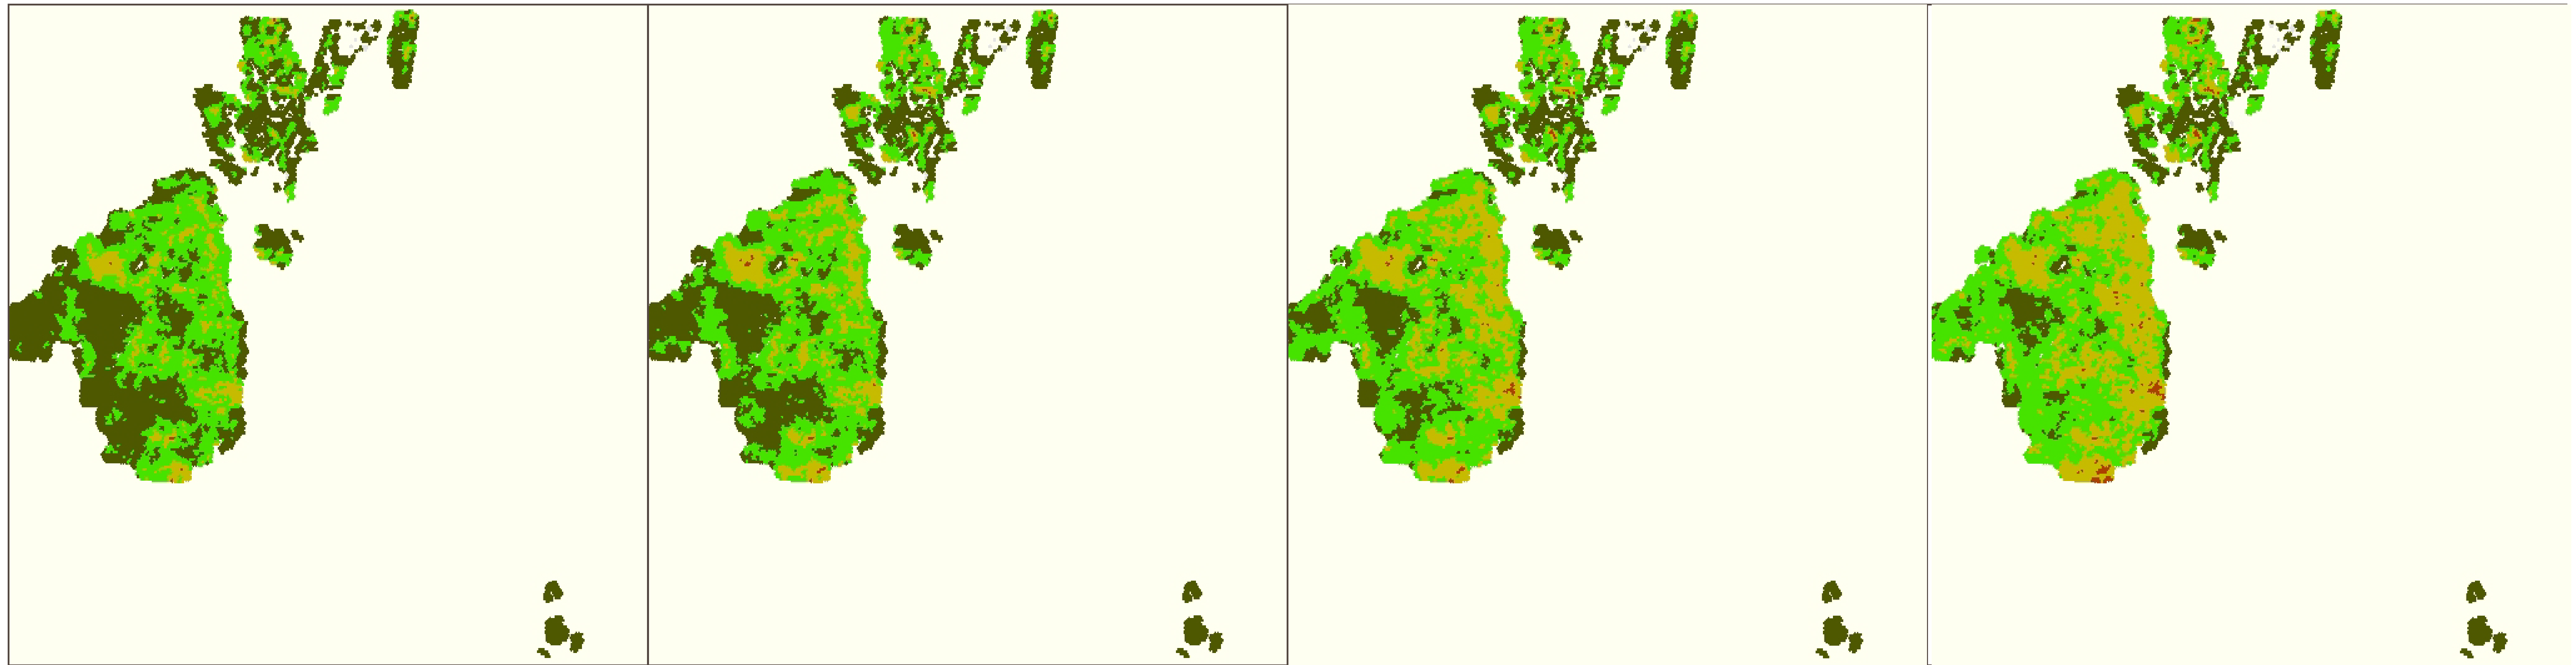

Swainson's Thrush (SWTH)

Year 0

Year 10

Year 20

Year 40

No Harvest

Baseline

Moose Emphasis

Probability of Habitat Occupancy