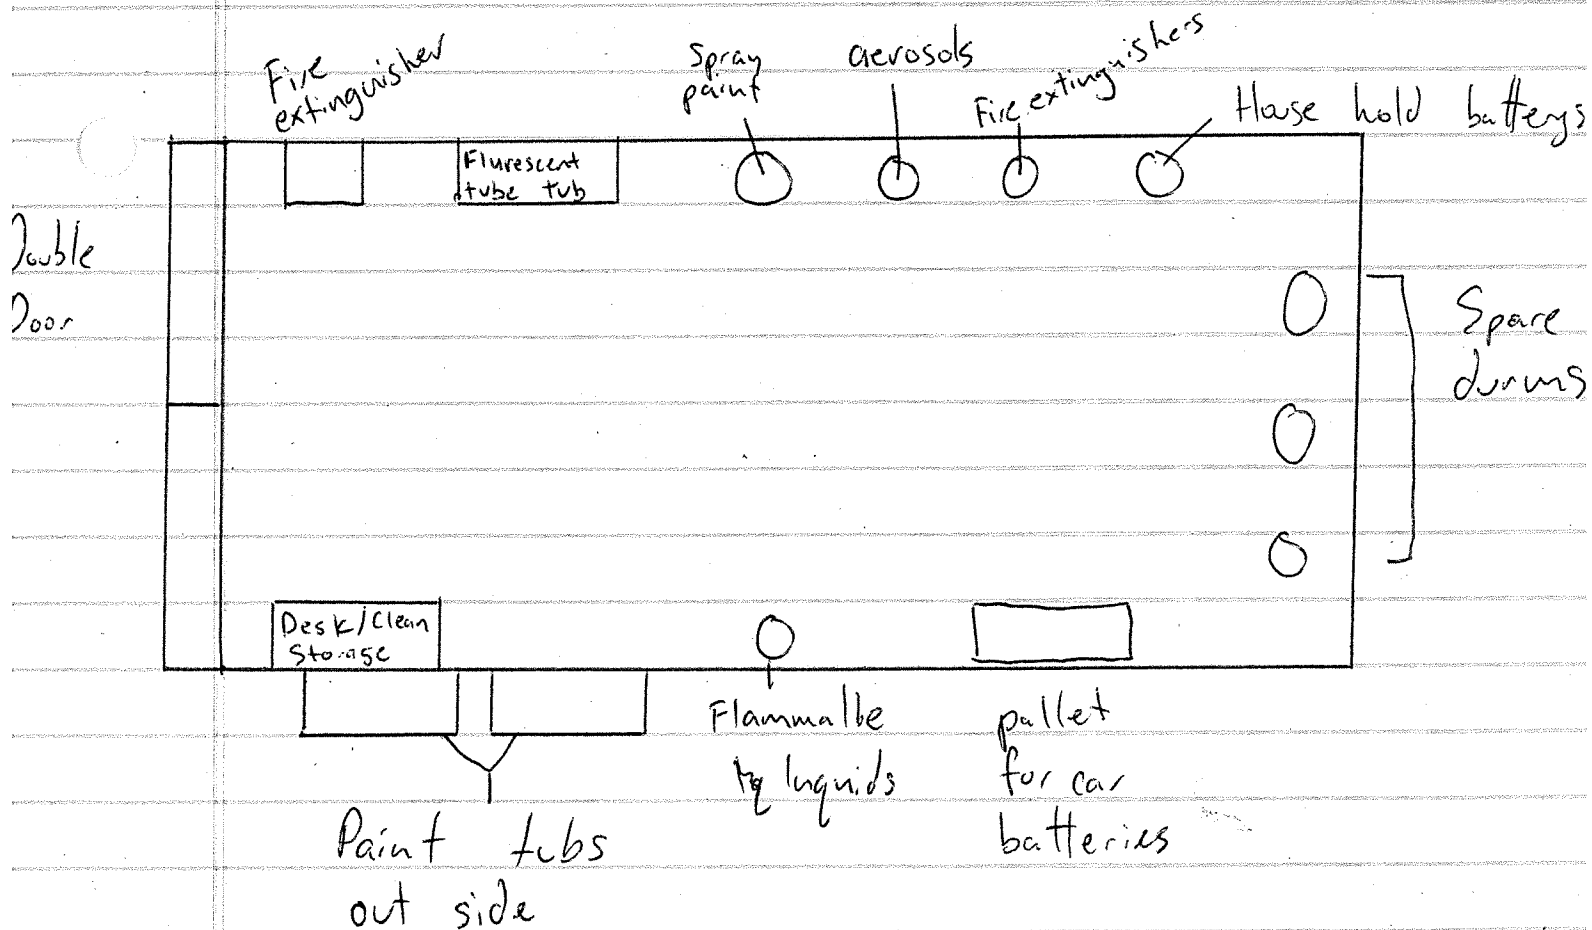

roll off bins - trash

new green sea can  
for paint collection

Recycle bins

blue sea can is for  
e-waste

Google Earth

Image © 2024 Airbus

100 m

# Household Hazardous Waste

The container is 8' by 40' with double doors that can open and be locked. There will be a gravel ramp. Will have roof top ventilation

# Oil shed

Its a 10F by 25F container with a grated floor that has a 1F clearance to the bottom of the container. The oil tank is single walled and is 12F by 5F and can hold 4540L