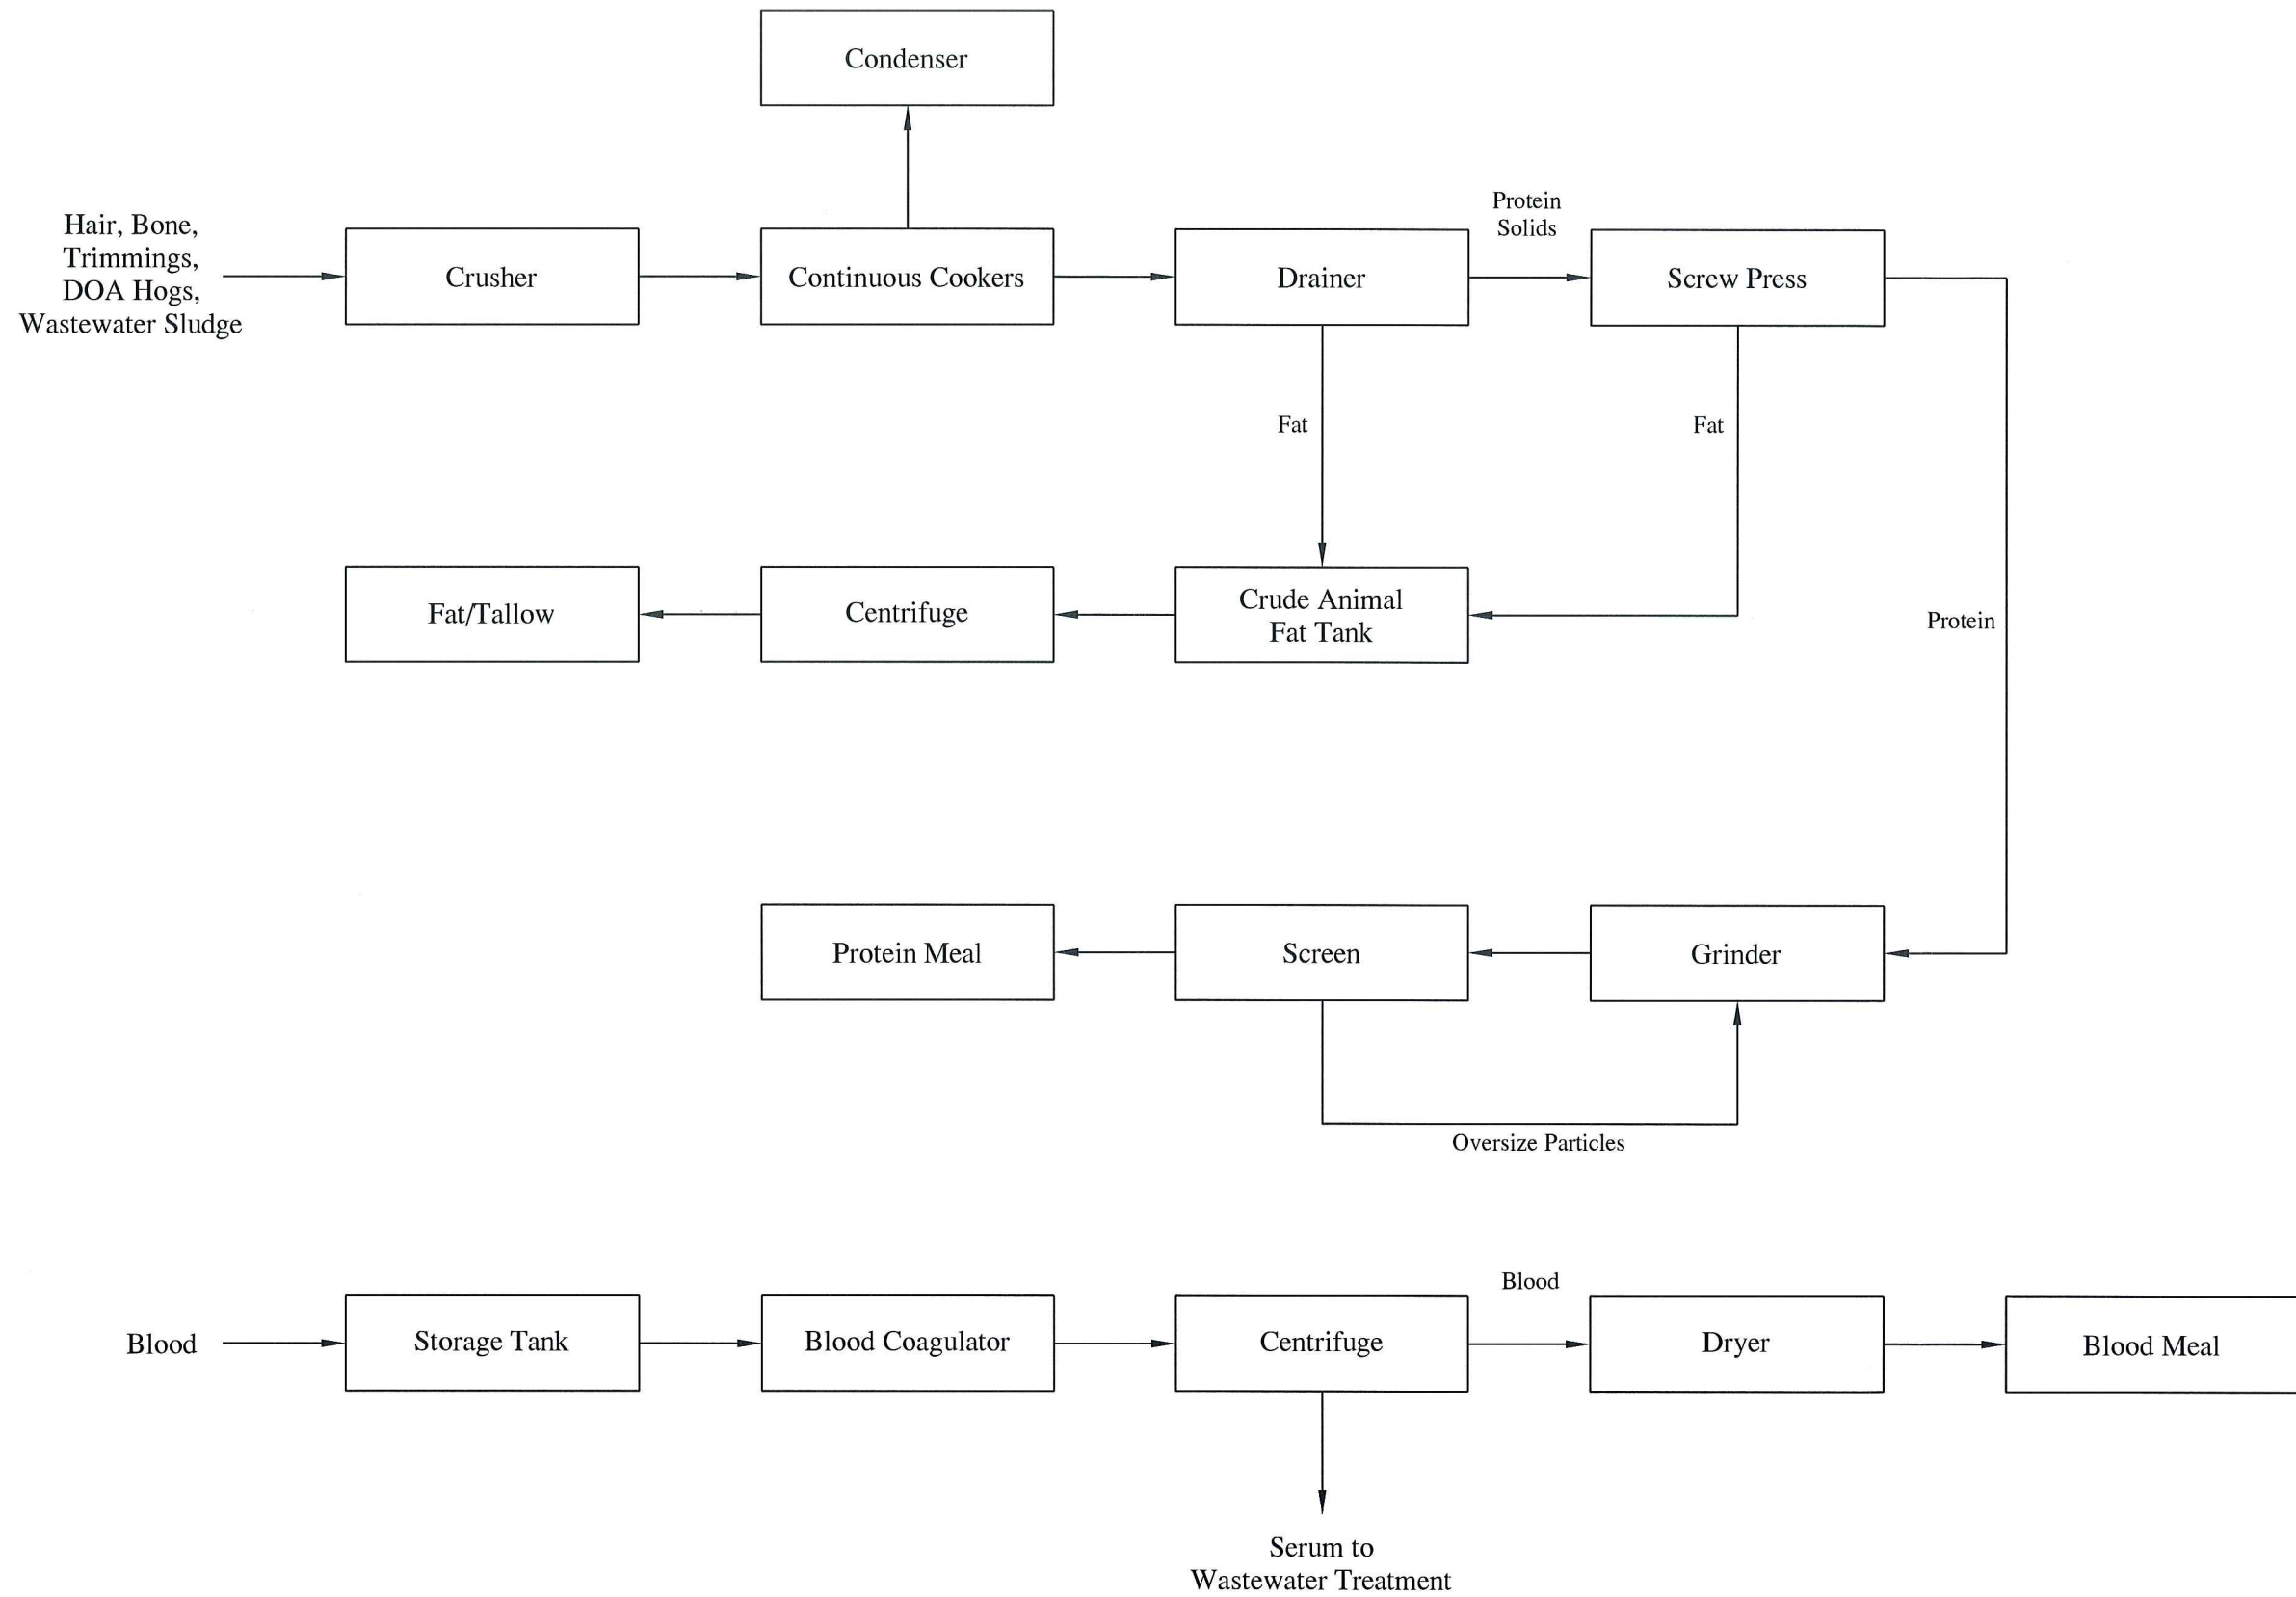

	 Earth Tech (Canada) Inc. Winnipeg, Manitoba 204.477.5381	 Leadership with Vision	designed N.T.S.	scale yy-mm-dd 06-08-04
	OLYWEST ENVIRONMENTAL IMPACT ASSESSMENT WINNIPEG, MANITOBA	PROTEIN RECYCLING PROCESS SCHEMATIC	drawn LB	project no. 91511
			checked SJB	drawing no.
			approved	rev. FIGURE 4.3