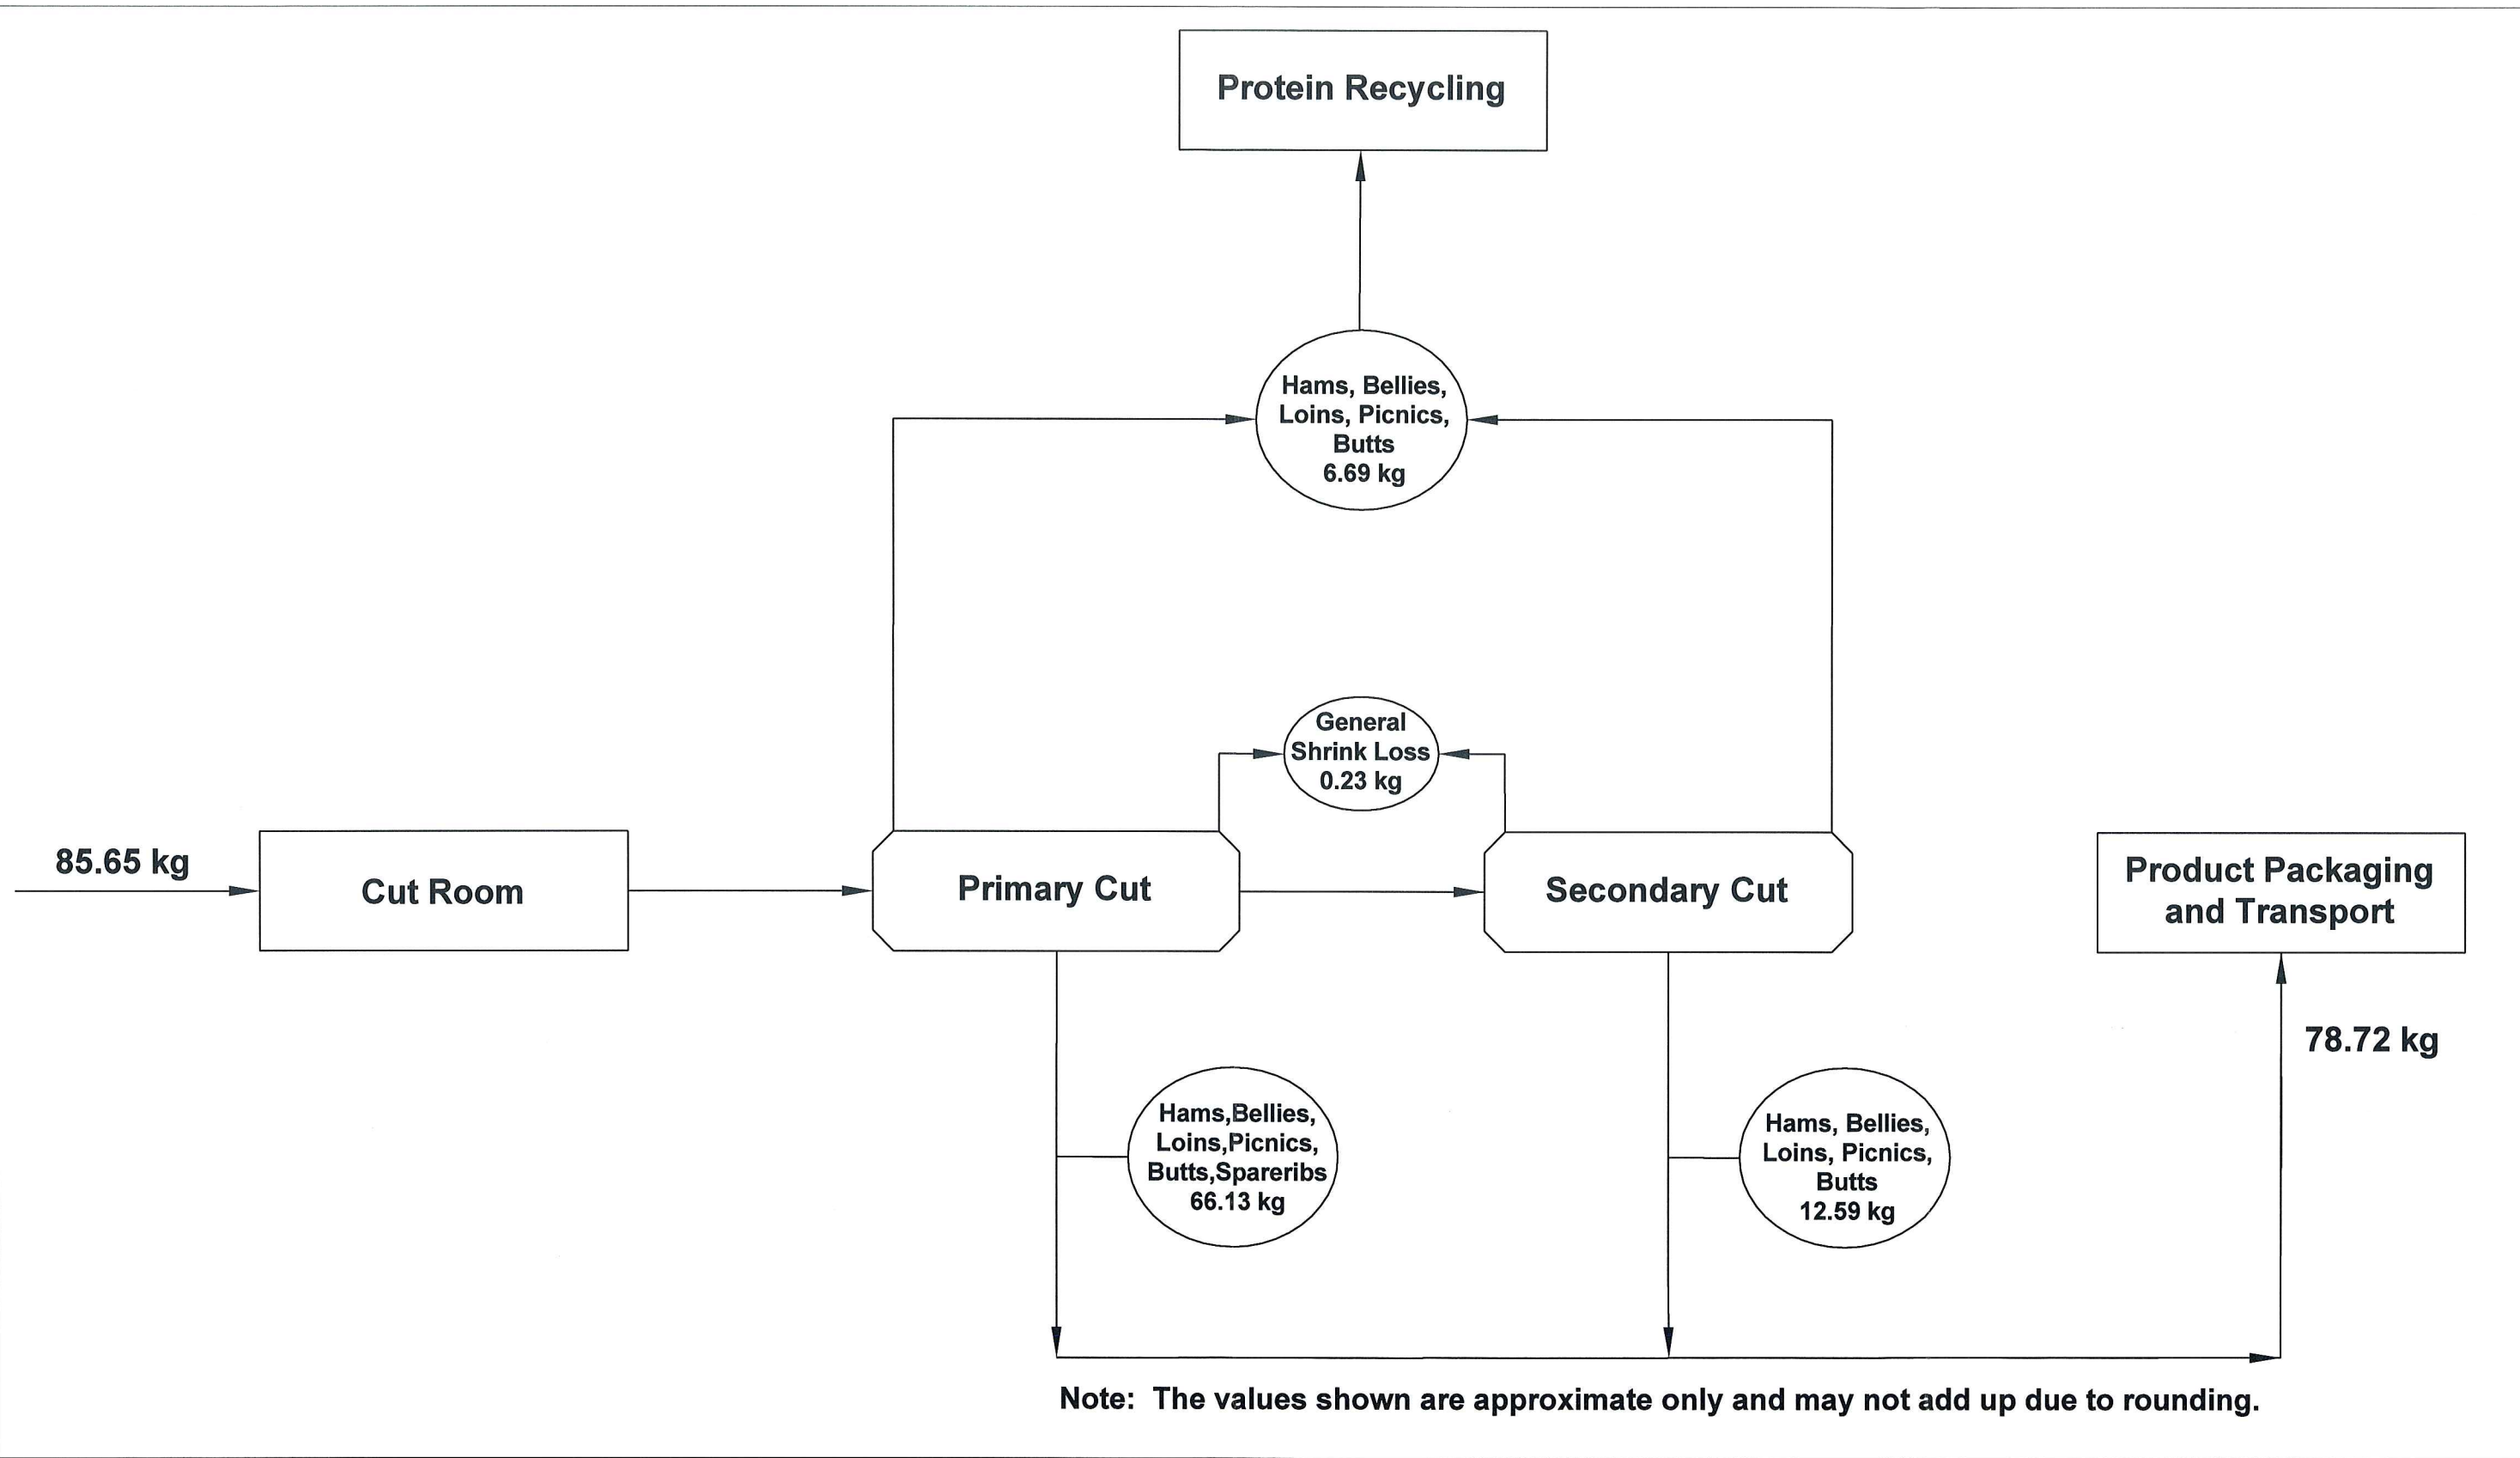

	 Earth Tech (Canada) Inc. Winnipeg, Manitoba 204.477.5381	 Leadership with Vision	designed	scale	yy-mm-dd
	OLYWEST ENVIRONMENTAL IMPACT ASSESSMENT WINNIPEG, MANITOBA	PROCESS CUT BALANCE	drawn	N. T. S.	06-08-04
			checked	project no.	
			approved	91511	
			drawing no.	rev.	
			FIGURE 5.2		