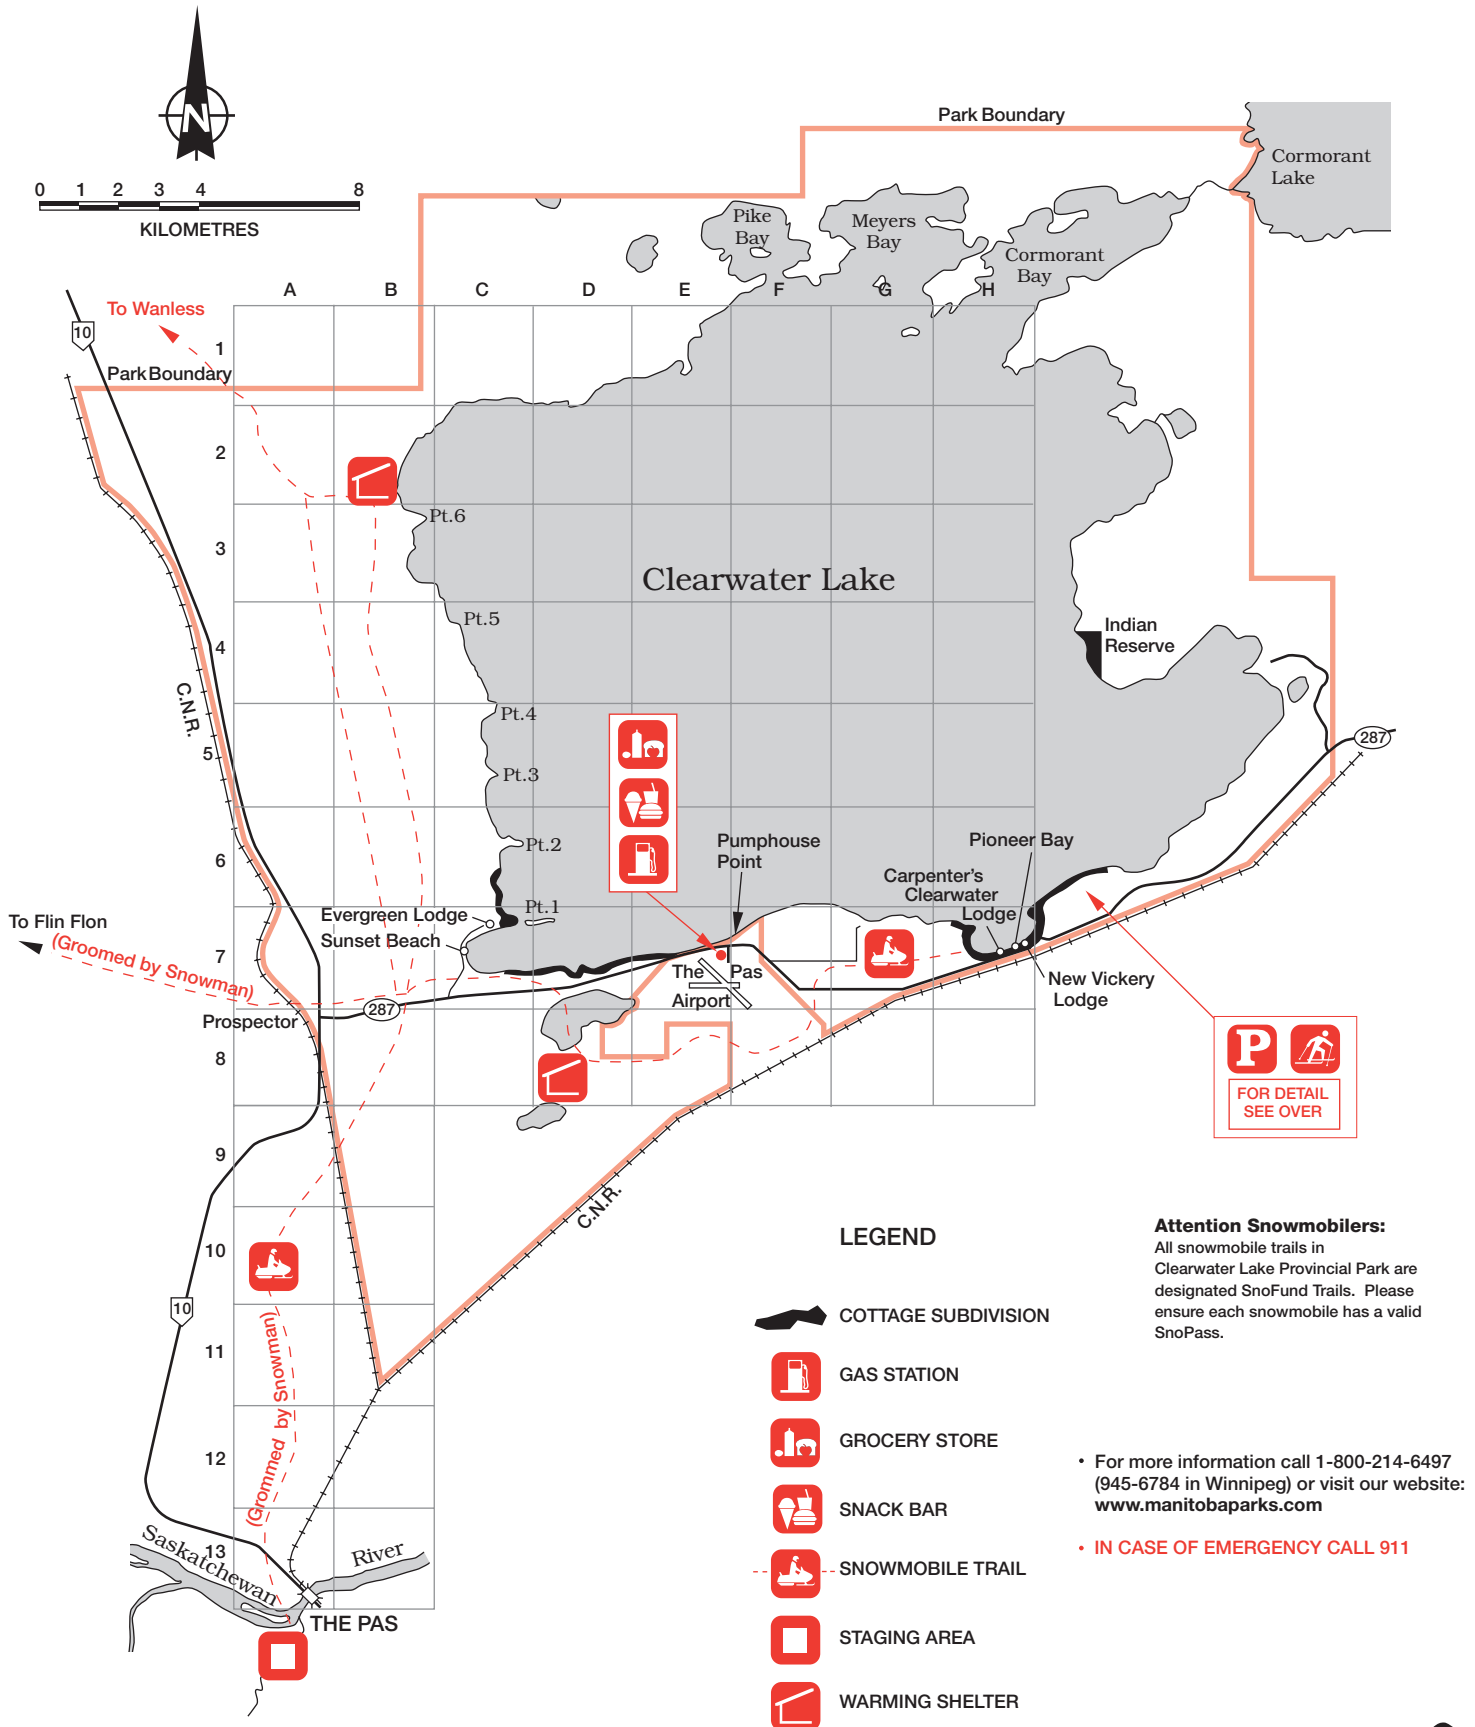

Clearwater Lake Winter Activities

Clearwater Lake Provincial Park

Clearwater Lake

Cross-country Ski Trails

Clearwater Lake
Provincial Park

• IN CASE OF EMERGENCY CALL 911