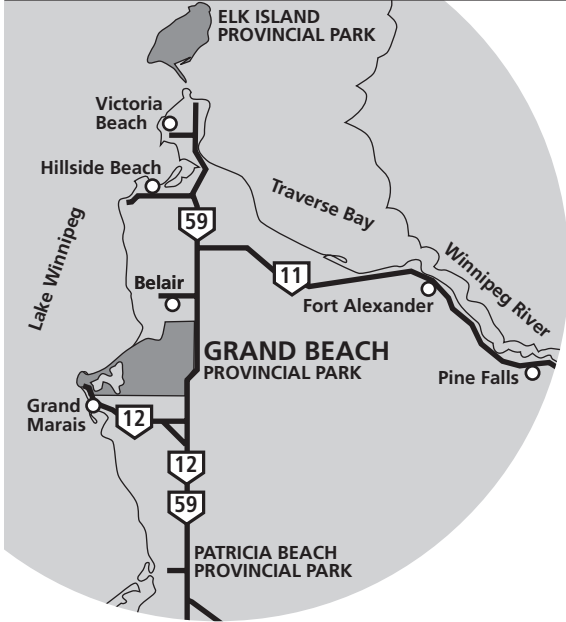

Grand Beach Seasonal Camping Sites

Grand Beach
Provincial Park

Bay 8

Bay 11

Bay 12

LEGEND

- CAMPGROUND OFFICE
- WASHROOMS (MODERN)
- PARKING
- WATER SUPPLY
- TRAILER SANITARY STATION
- E ELECTRICAL SERVICE

NOTE: