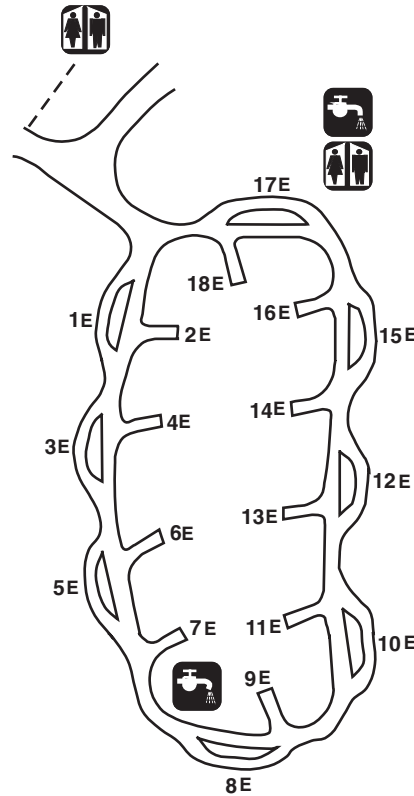

Grand Beach Seasonal Camping Sites

Grand Beach
Provincial Park

Bay 8

Bay 11

Bay 12

LEGEND

- CAMPGROUND OFFICE
- WASHROOMS (MODERN)
- PARKING
- WATER SUPPLY
- TRAILER SANITARY STATION
- E ELECTRICAL SERVICE

NOTE: