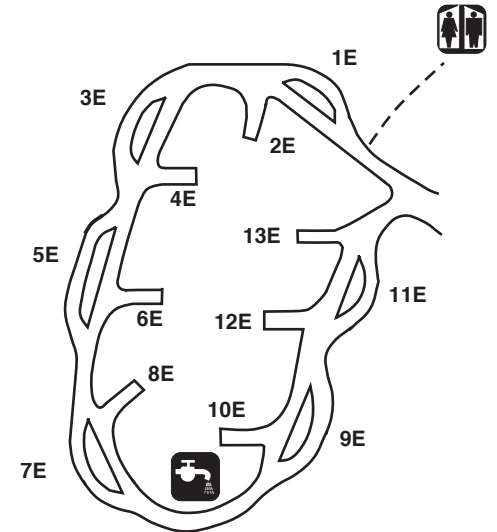

Grand Beach Seasonal Camping Sites

Grand Beach
Provincial Park

Bay 8

Bay 11

Bay 12

LEGEND

- CAMPGROUND OFFICE
- WASHROOMS (MODERN)
- PARKING
- WATER SUPPLY
- TRAILER SANITARY STATION
- E ELECTRICAL SERVICE

NOTE: