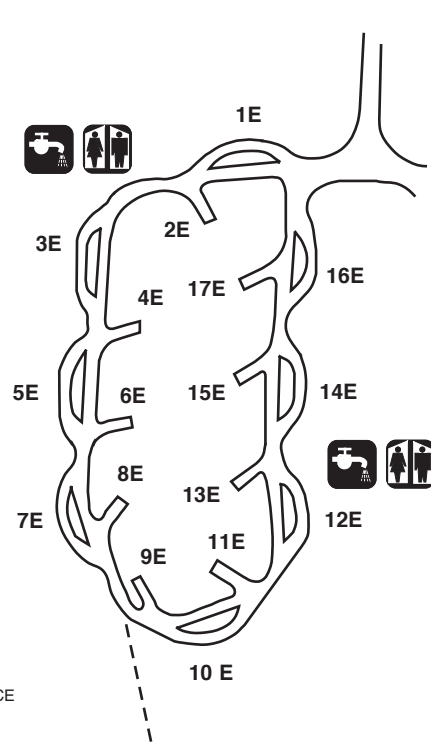

Grand Beach Seasonal Camping Sites

Grand Beach
Provincial Park

Bay 8

Bay 11

Bay 12

LEGEND

- CAMPGROUND OFFICE
- WASHROOMS (MODERN)
- PARKING
- WATER SUPPLY
- TRAILER SANITARY STATION
- E ELECTRICAL SERVICE

NOTE: