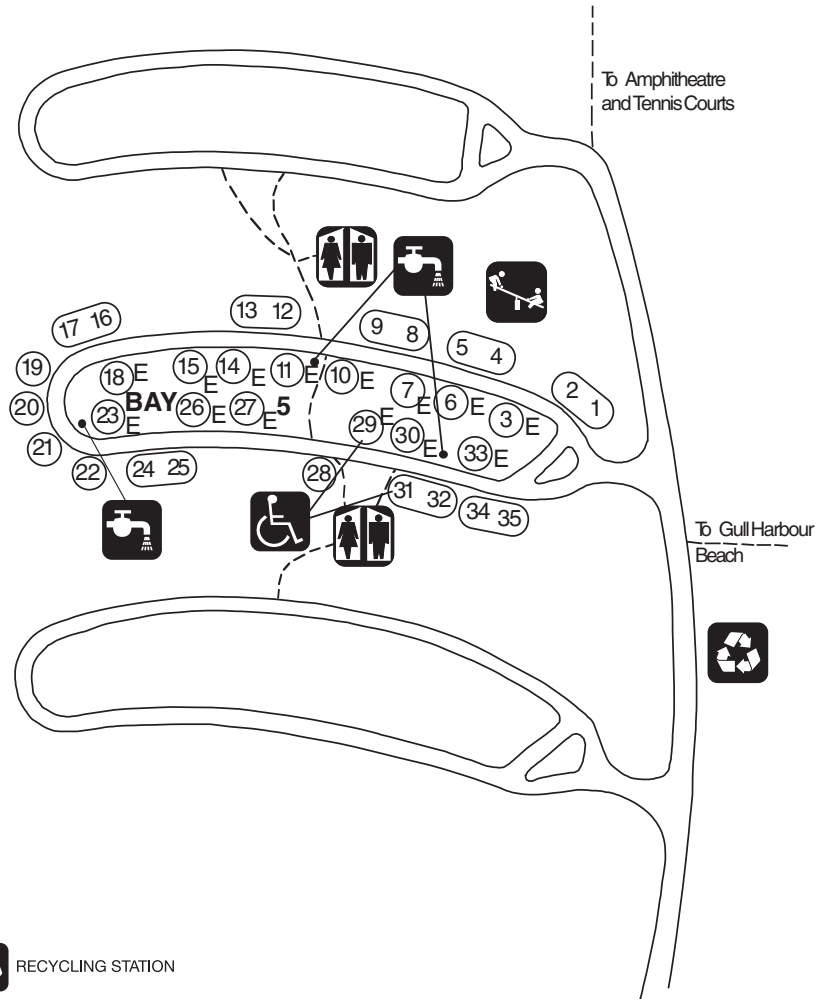

Seasonal Camping Sites

LEGEND

- DISABILITY ACCESSIBLE
- PLAYGROUND
- RECYCLING STATION
- WASHROOMS (MODERN)
- WATER SUPPLY

NOTE:

- 21 seasonal camping sites are basic.
- 14 seasonal camping sites are electrically serviced.
- Park Office Riverton 204-378-2945