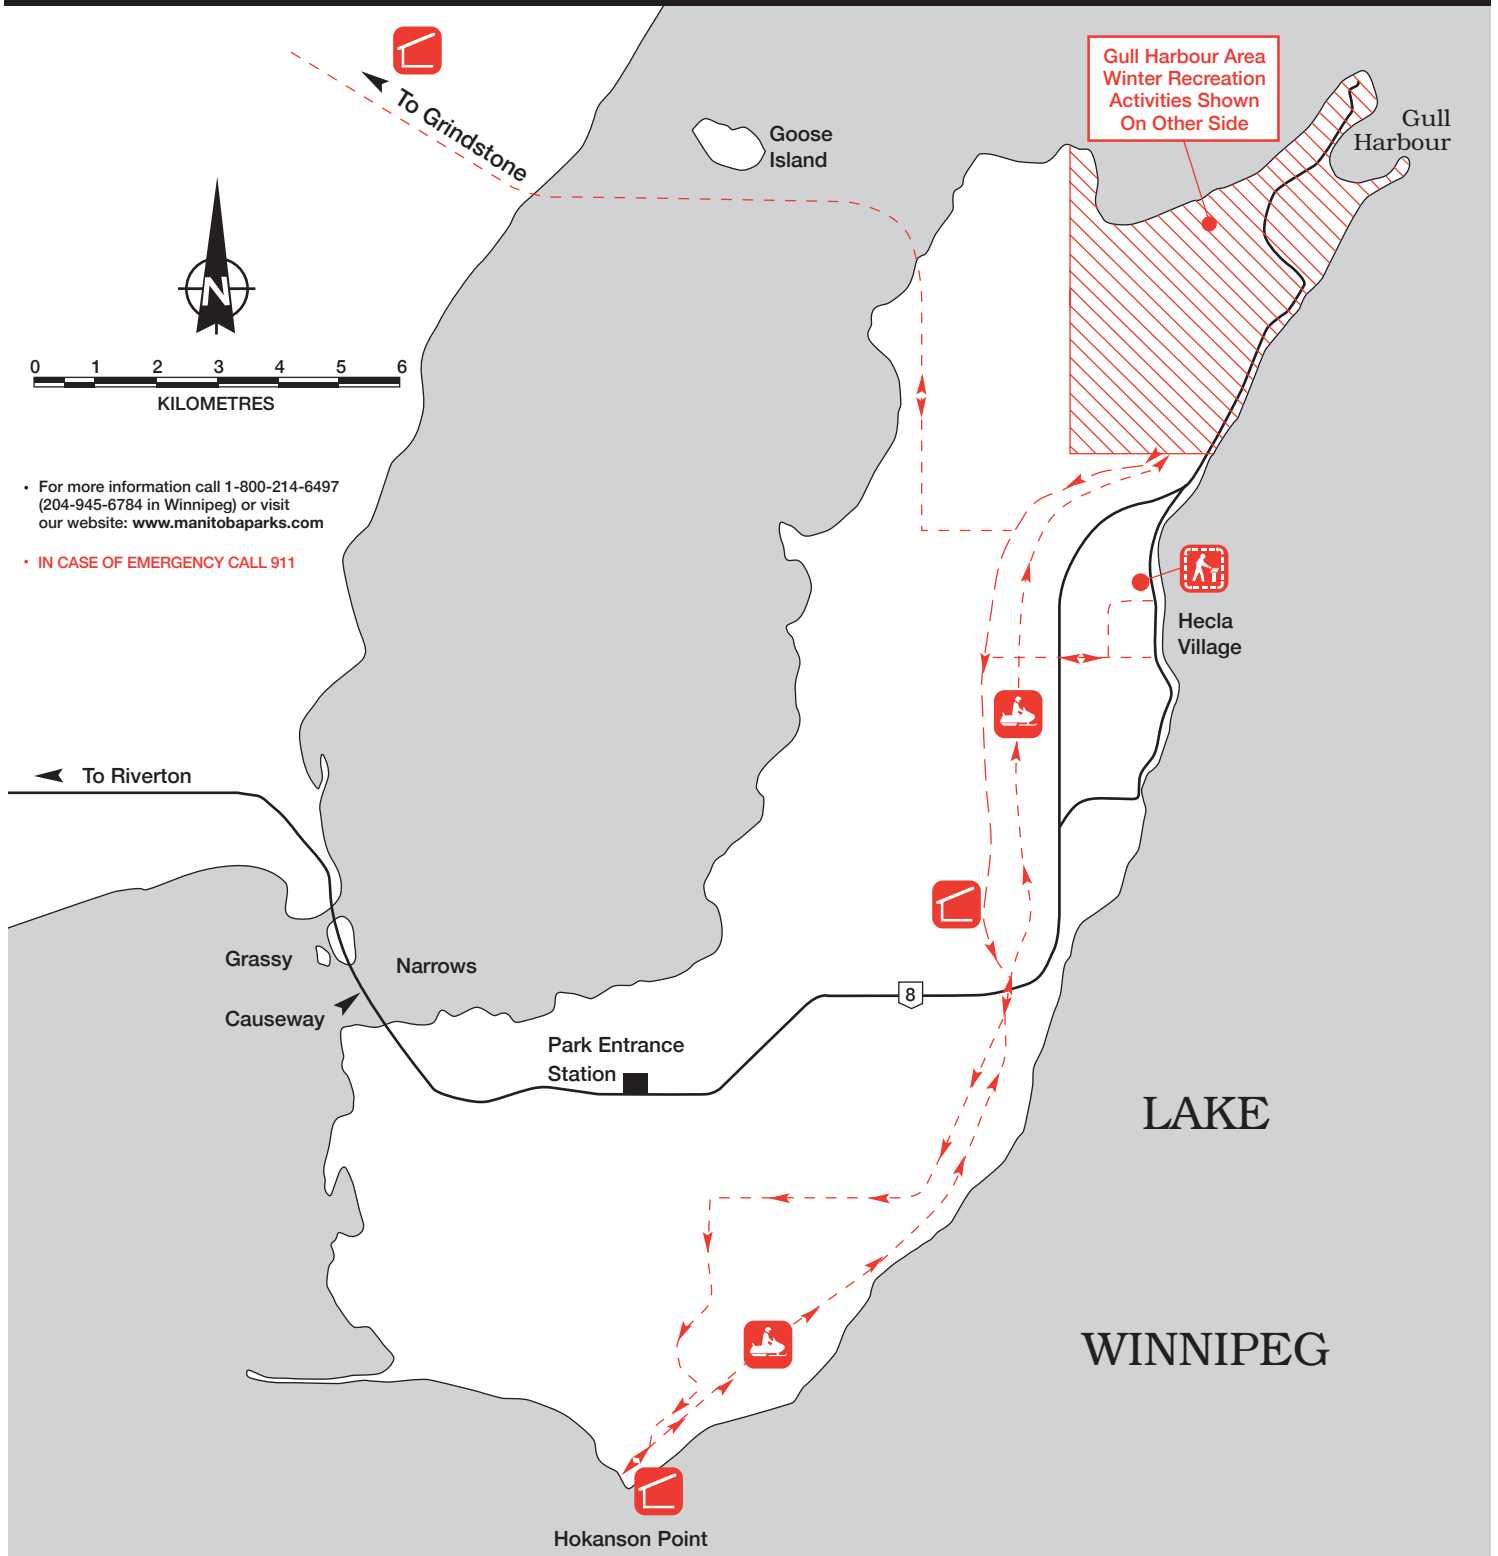

Hecla / Grindstone Winter Activities

Hecla / Grindstone
Provincial Park

LEGEND

SELF-GUIDING TRAIL (1km)

SNOWMOBILE TRAIL

WARMING SHELTER

Gull Harbour Area Winter Activities

Hecla / Grindstone Provincial Park