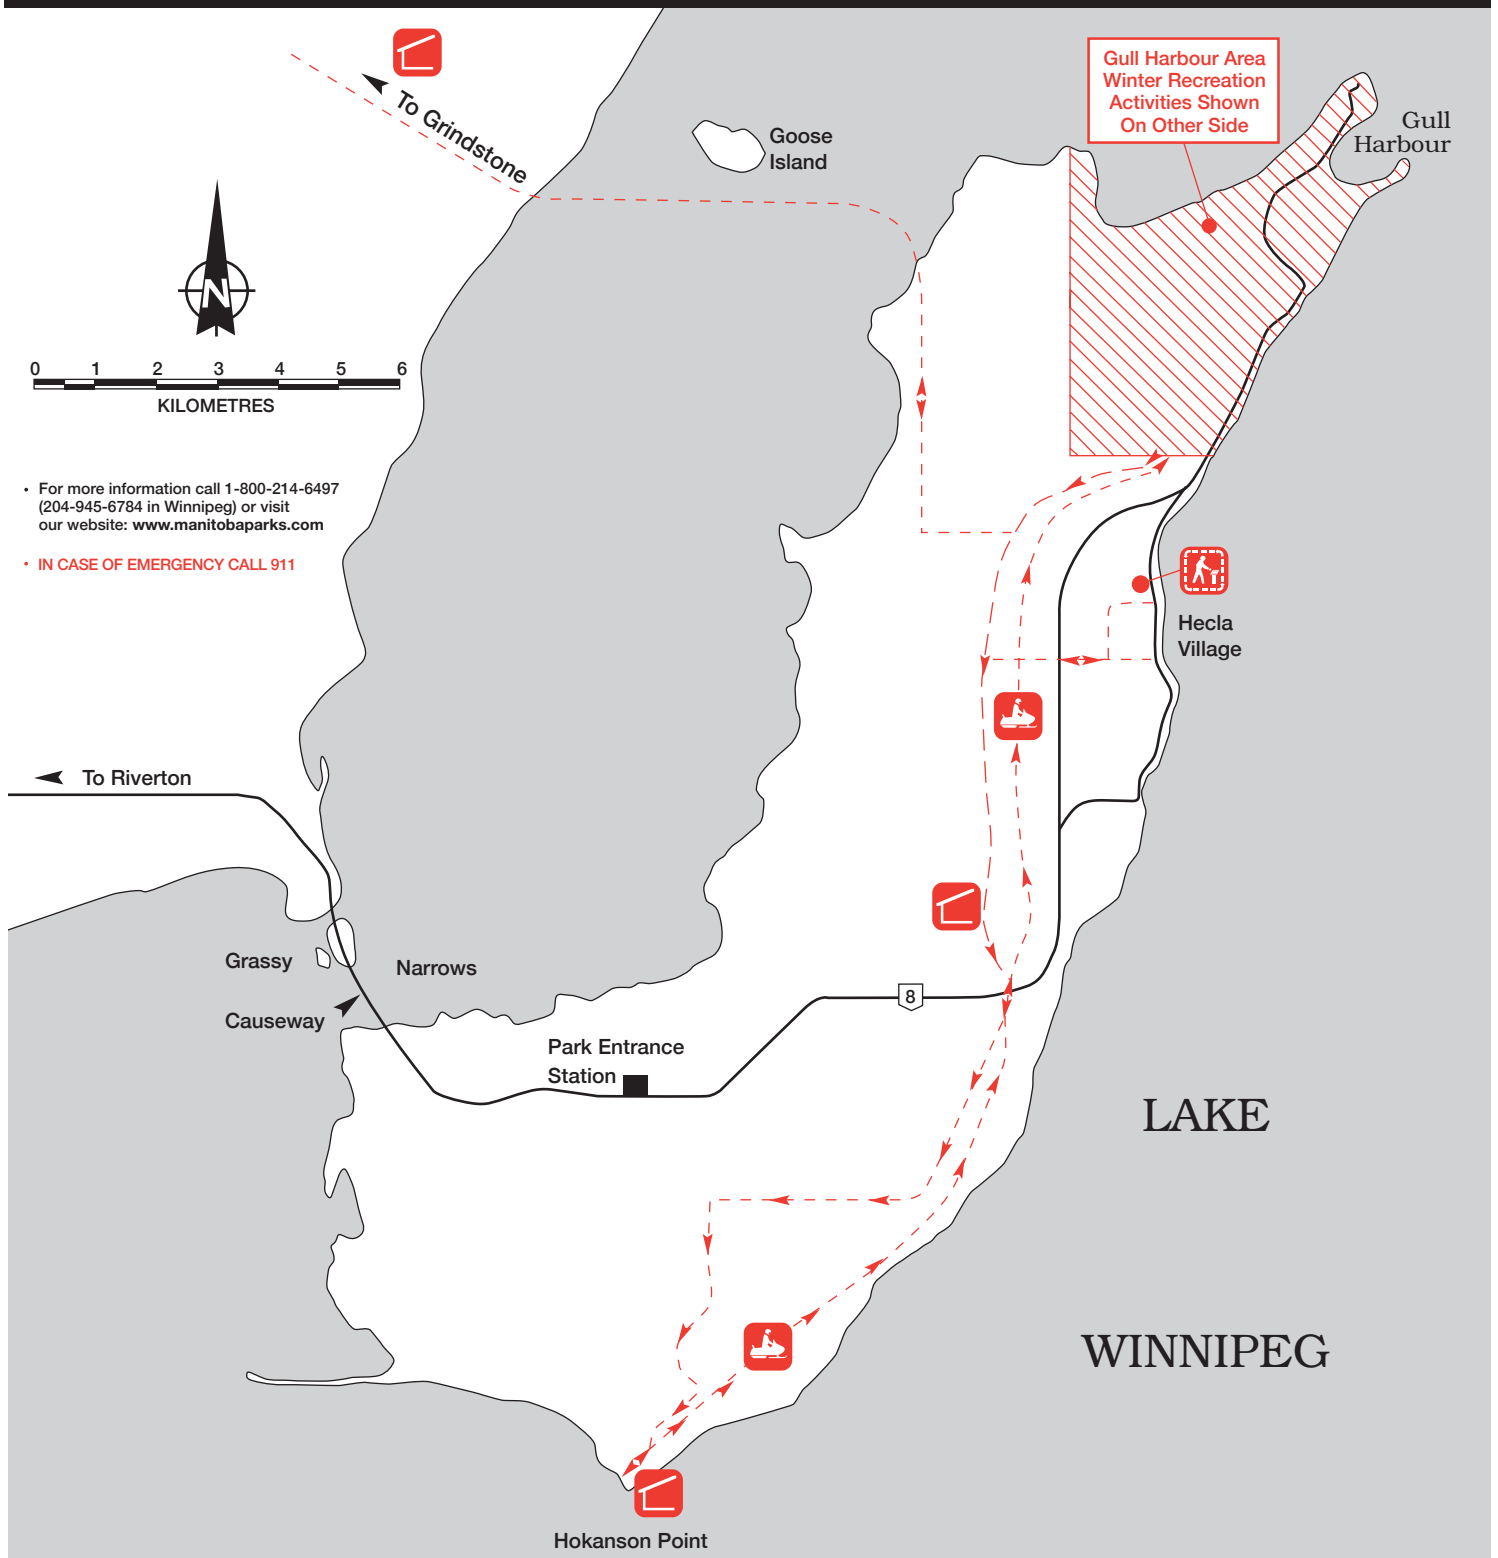

Hecla / Grindstone Winter Activities

Hecla / Grindstone
Provincial Park

LEGEND

SELF-GUIDING TRAIL (1km)

SNOWMOBILE TRAIL

WARMING SHELTER

Gull Harbour Area Winter Activities

Hecla / Grindstone Provincial Park