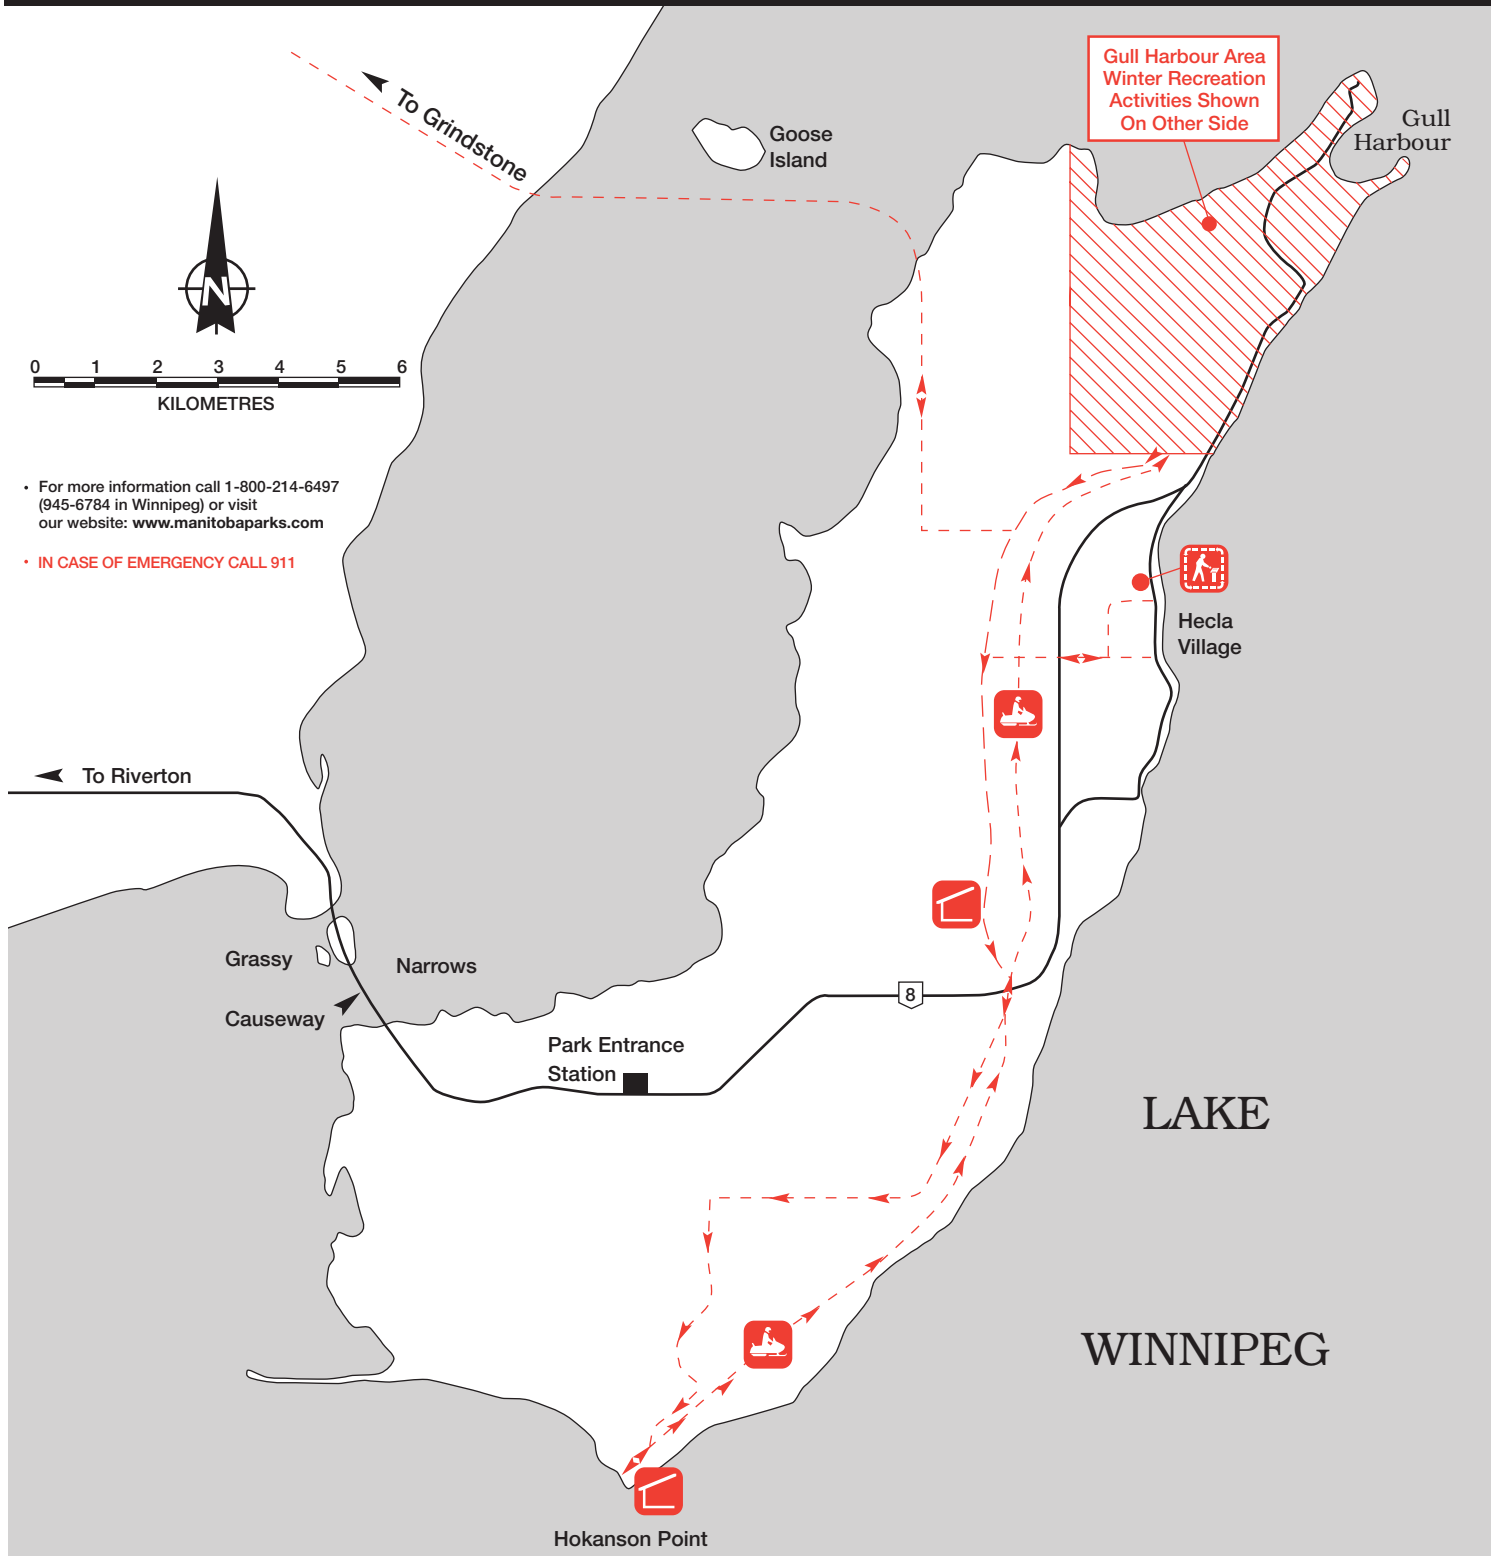

Hecla / Grindstone Winter Activities

Hecla / Grindstone
Provincial Park

LEGEND

SELF-GUIDING TRAIL (1 km)

SNOWMOBILE TRAIL

WARMING SHELTER

Gull Harbour Area Winter Activities

Hecla / Grindstone
Provincial Park