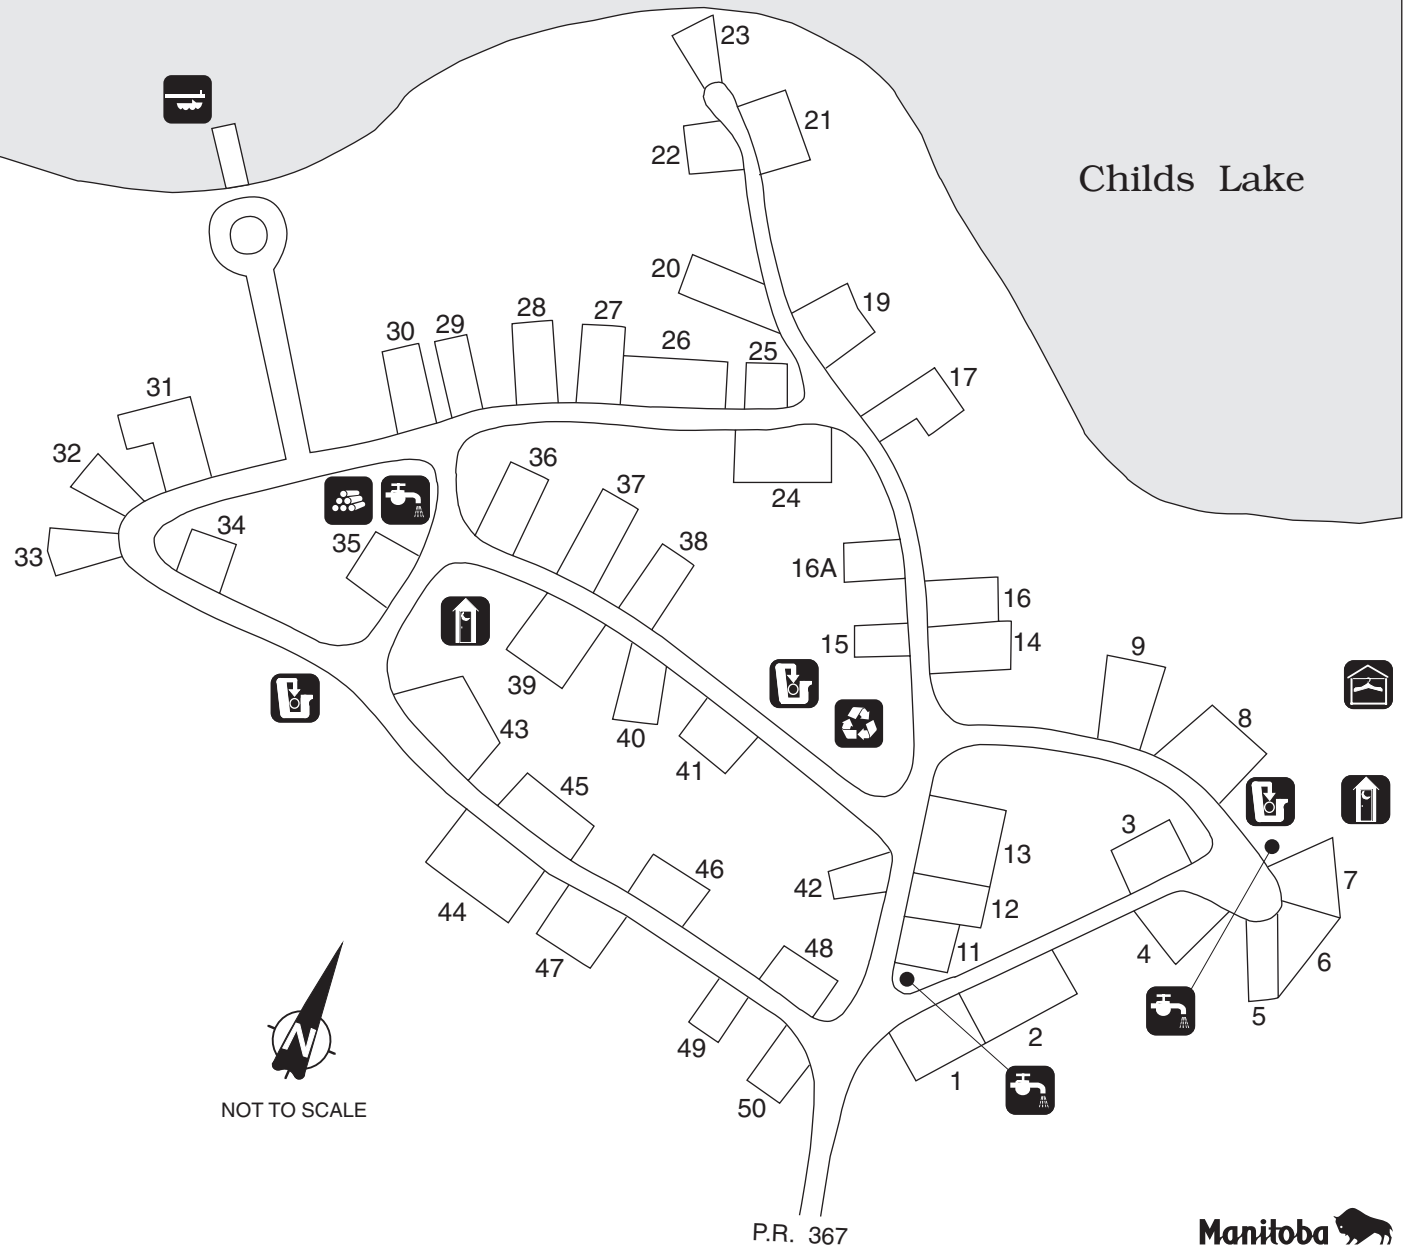

Childs Lake Seasonal Camping Sites

Duck Mountain Provincial Park

LEGEND

- | | |
|--|--|
|  BOAT DOCK |  RECYCLING STATION |
|  BOAT LAUNCH |  REFUSE DISPOSAL |
|  CHANGING ROOMS |  WASHROOMS (NON-MODERN) |
|  FIREWOOD |  WATER SUPPLY |

NOTE:

- 49 seasonal camping sites are basic

IN CASE OF EMERGENCY CALL 911