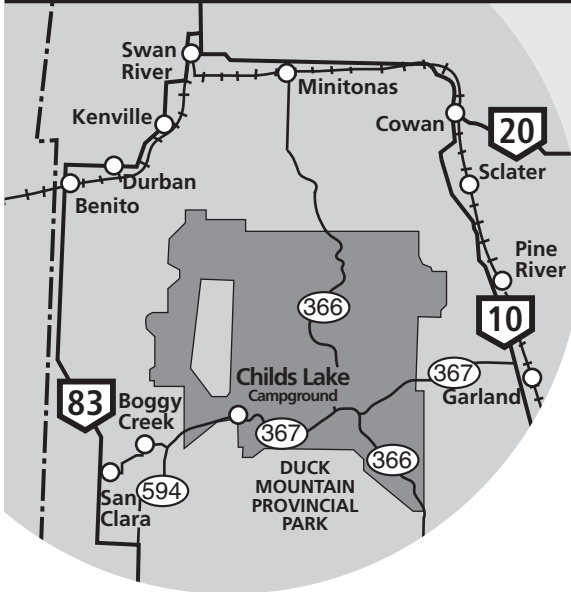

Childs Lake Seasonal Camping Sites

Duck Mountain Provincial Park

LEGEND

- | | |
|--|--|
|  BOAT DOCK |  RECYCLING STATION |
|  BOAT LAUNCH |  REFUSE DISPOSAL |
|  CHANGING ROOMS |  WASHROOMS (NON-MODERN) |
|  FIREWOOD |  WATER SUPPLY |

NOTE:

- 49 seasonal camping sites are basic

IN CASE OF EMERGENCY CALL 911