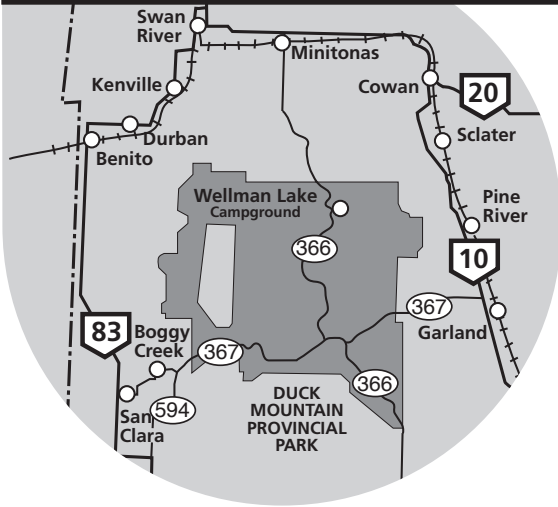

Wellman Lake Seasonal Camping Sites

Duck Mountain Provincial Park

SEASONAL SITES:

Bay 1

Electrical Sites: #2, 4, 6, 8, 10, 12, 14, 16, 18, 20, 21-24, 27-32, 36, 38, 40, 42, 44, 46, 48, 50, 52

Wellman Lake

LEGEND