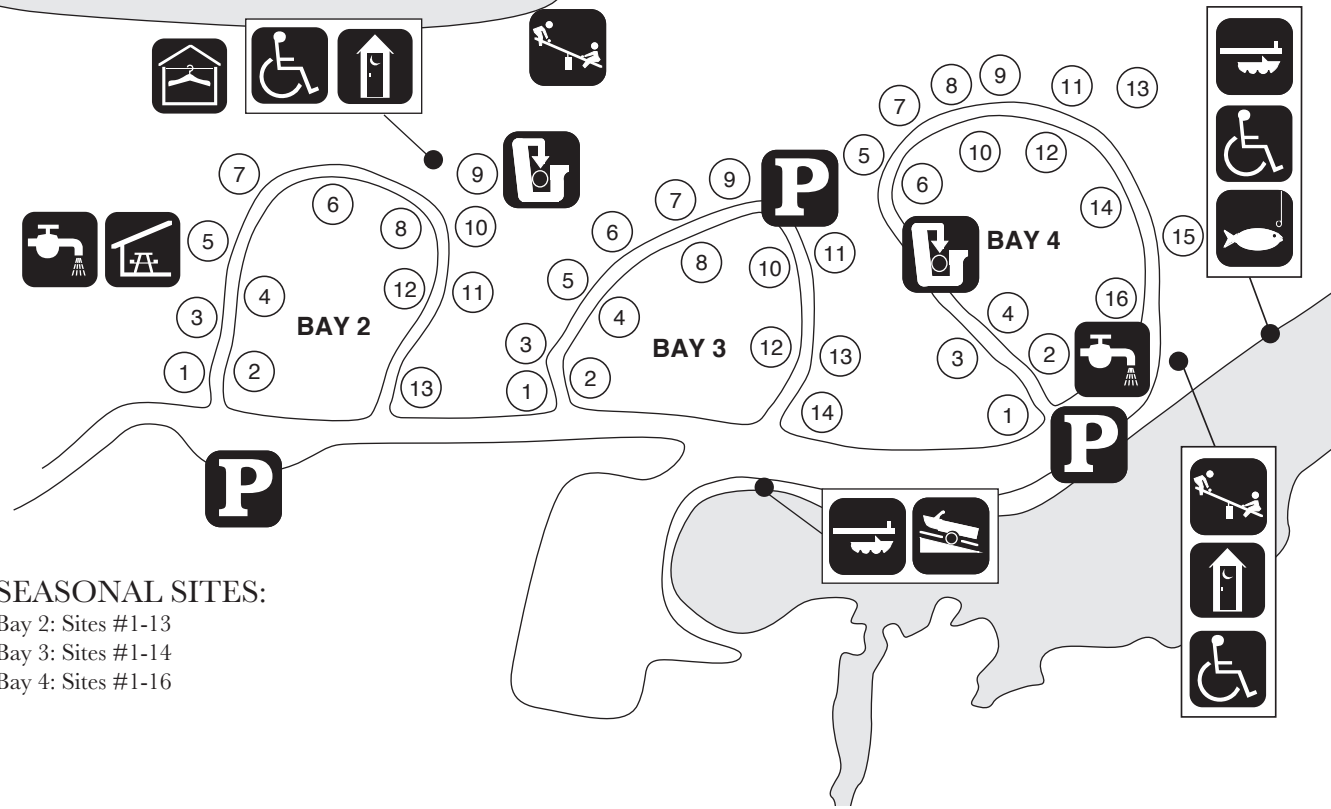

Whitefish Lake Seasonal Camping Sites

Whitefish Lake
Provincial Park

Whitefish Lake

SEASONAL SITES:
 Bay 2: Sites #1-13
 Bay 3: Sites #1-14
 Bay 4: Sites #1-16

LEGEND

- | | | | |
|--|-----------------------|--|------------------------|
| | DISABILITY ACCESSIBLE | | PICNIC SHELTER |
| | BOAT DOCK | | PLAYGROUND |
| | BOAT LAUNCH | | REFUSE DISPOSAL |
| | CHANGING ROOMS | | WASHROOMS (NON-MODERN) |
| | FISHING | | WATER SUPPLY |
| | PARKING | | |

IN CASE OF EMERGENCY CALL 911