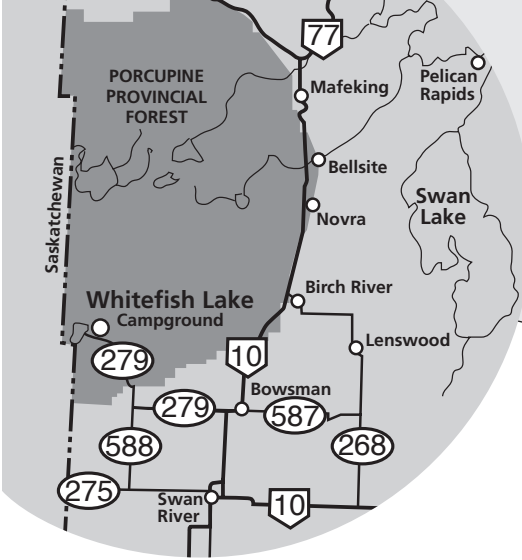

Whitefish Lake Seasonal Camping Sites

Whitefish Lake
Provincial Park

Whitefish Lake

SEASONAL SITES:
 Bay 2: Sites #1-13
 Bay 3: Sites #1-14
 Bay 4: Sites #1-16

LEGEND

- | | | | |
|--|-----------------------|--|------------------------|
| | DISABILITY ACCESSIBLE | | PICNIC SHELTER |
| | BOAT DOCK | | PLAYGROUND |
| | BOAT LAUNCH | | REFUSE DISPOSAL |
| | CHANGING ROOMS | | WASHROOMS (NON-MODERN) |
| | FISHING | | WATER SUPPLY |
| | PARKING | | |

IN CASE OF EMERGENCY CALL 911