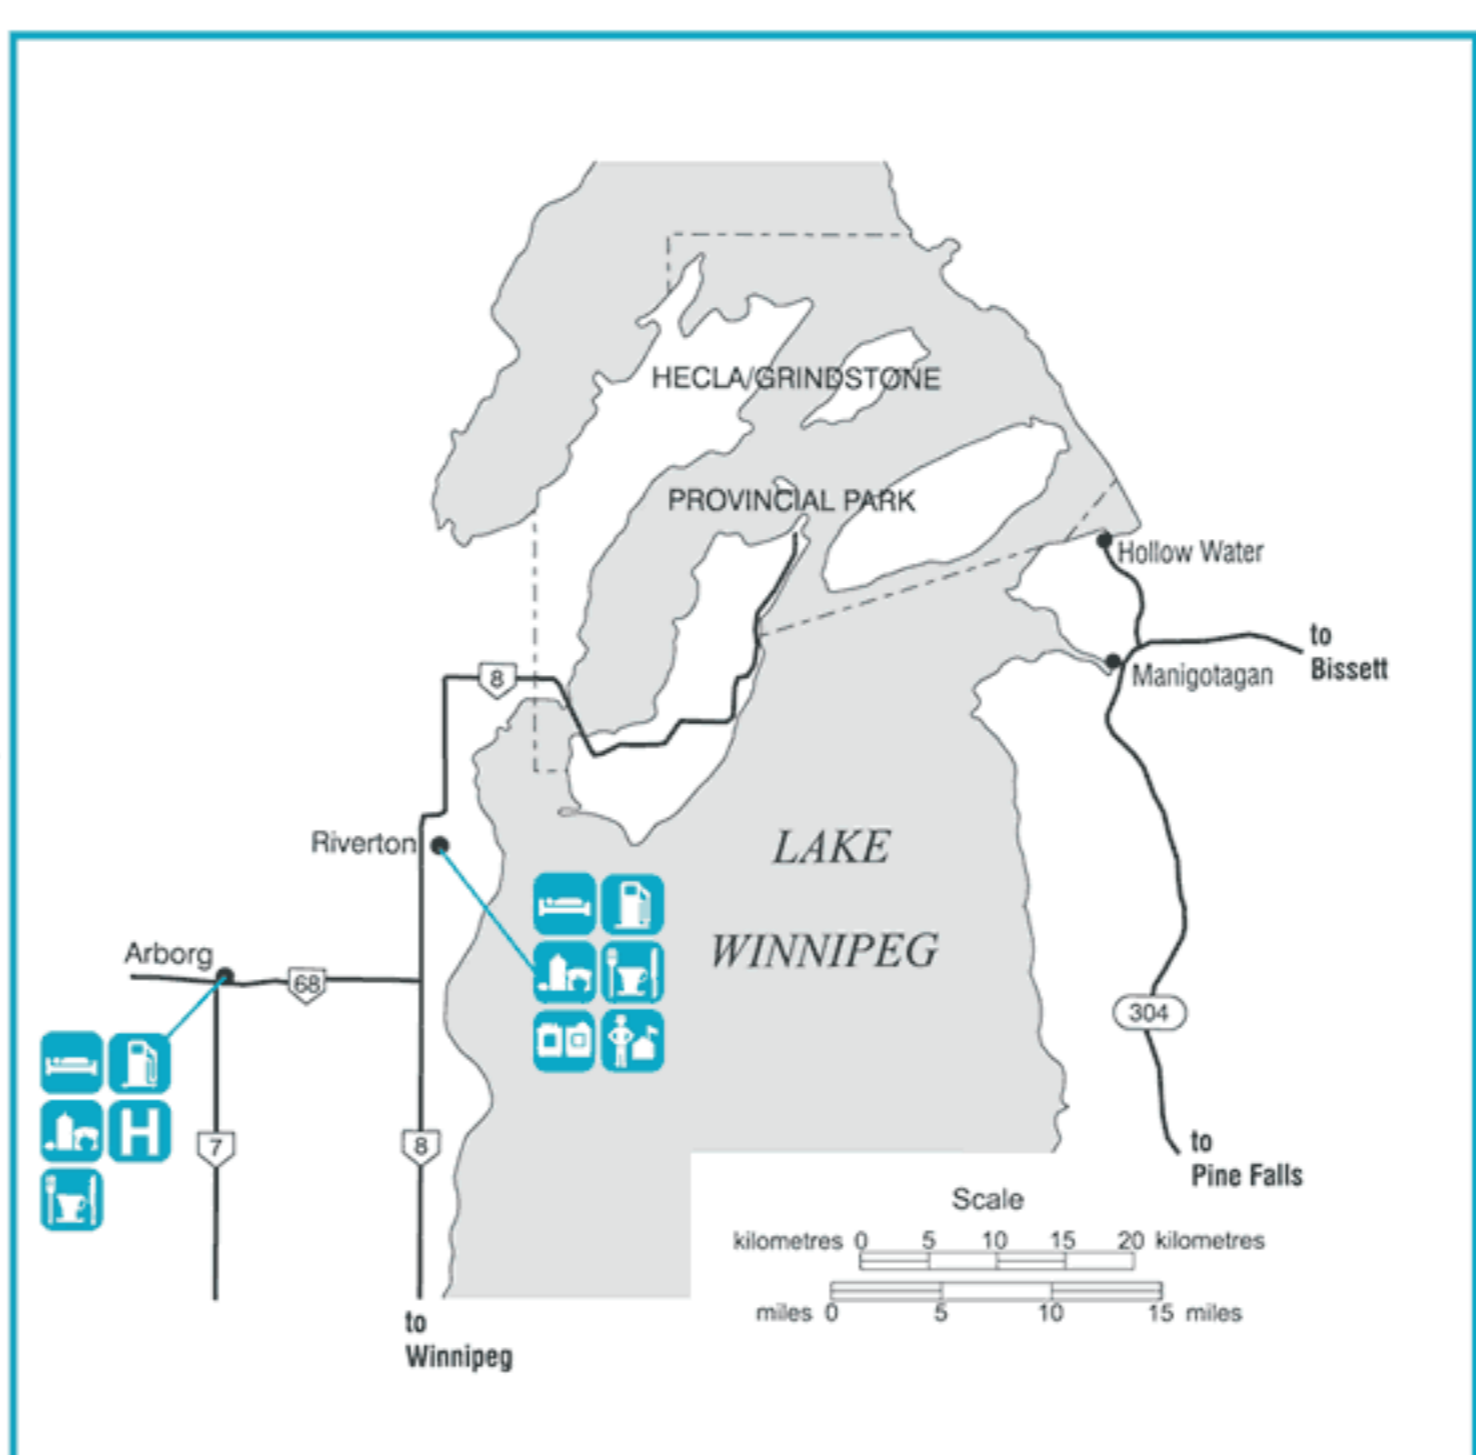

Hecla / Grindstone Provincial Park

Legend

Park Boundary			
Provincial Trunk Highway			
Provincial Road			
Other Road			
Services and Facilities			
Accommodation			
Amphitheatre			
Bicycling			
Boat Launch			
Camping			
District Office			
Family Vacation Cabins			
Gasoline			
Golf			
Groceries			
Group Camping			
Harbour			
Hiking Trail			
Hospital			
Laundromat			
Lighthouse			
Marina			
Museum			
Natural Harbour			
Picnic Area			
Point of Interest			
Restaurant/Food Service			
Self-guiding Trail			
Shelter			
Showers			
Telephone (Pay Phone)			
Tennis			
Trailer Sanitary Station			
Unsupervised Beach			
Viewing Area			
Viewing Tower			

	Camp-ground	Gull Harbour	Hecla Village
Accommodation		X	X
Amphitheatre	X		
Bicycling	X	X	X
Boat Launch		X	X
Camping	X		
District Office			
Family Vacation Cabins	X		
Gasoline		X	X
Golf		X	
Groceries		X	X
Group Camping			
Harbour		X	X
Hiking Trail	X	X	
Hospital			
Laundromat			X
Lighthouse		X	
Marina		X	
Museum			X
Natural Harbour		X	X
Picnic Area		X	X
Point of Interest		X	
Restaurant/Food Service		X	
Self-guiding Trail			X
Shelter			
Showers	X		
Telephone (Pay Phone)	X	X	X
Tennis	X	X	
Trailer Sanitary Station	X		
Unsupervised Beach	X	X	
Viewing Area		X	
Viewing Tower		X	

CAUTION TO ALL BACKCOUNTRY USERS: This park map is to be used for general information only. It is not a topographical or navigational map. Because of the changing nature of the backcountry, this map should be referred to only in conjunction with topographical and/or navigational maps, up-to-date aerial photographs, field markers and available data. Please consult with park Natural Resource Officers for exact, up-to-date information.