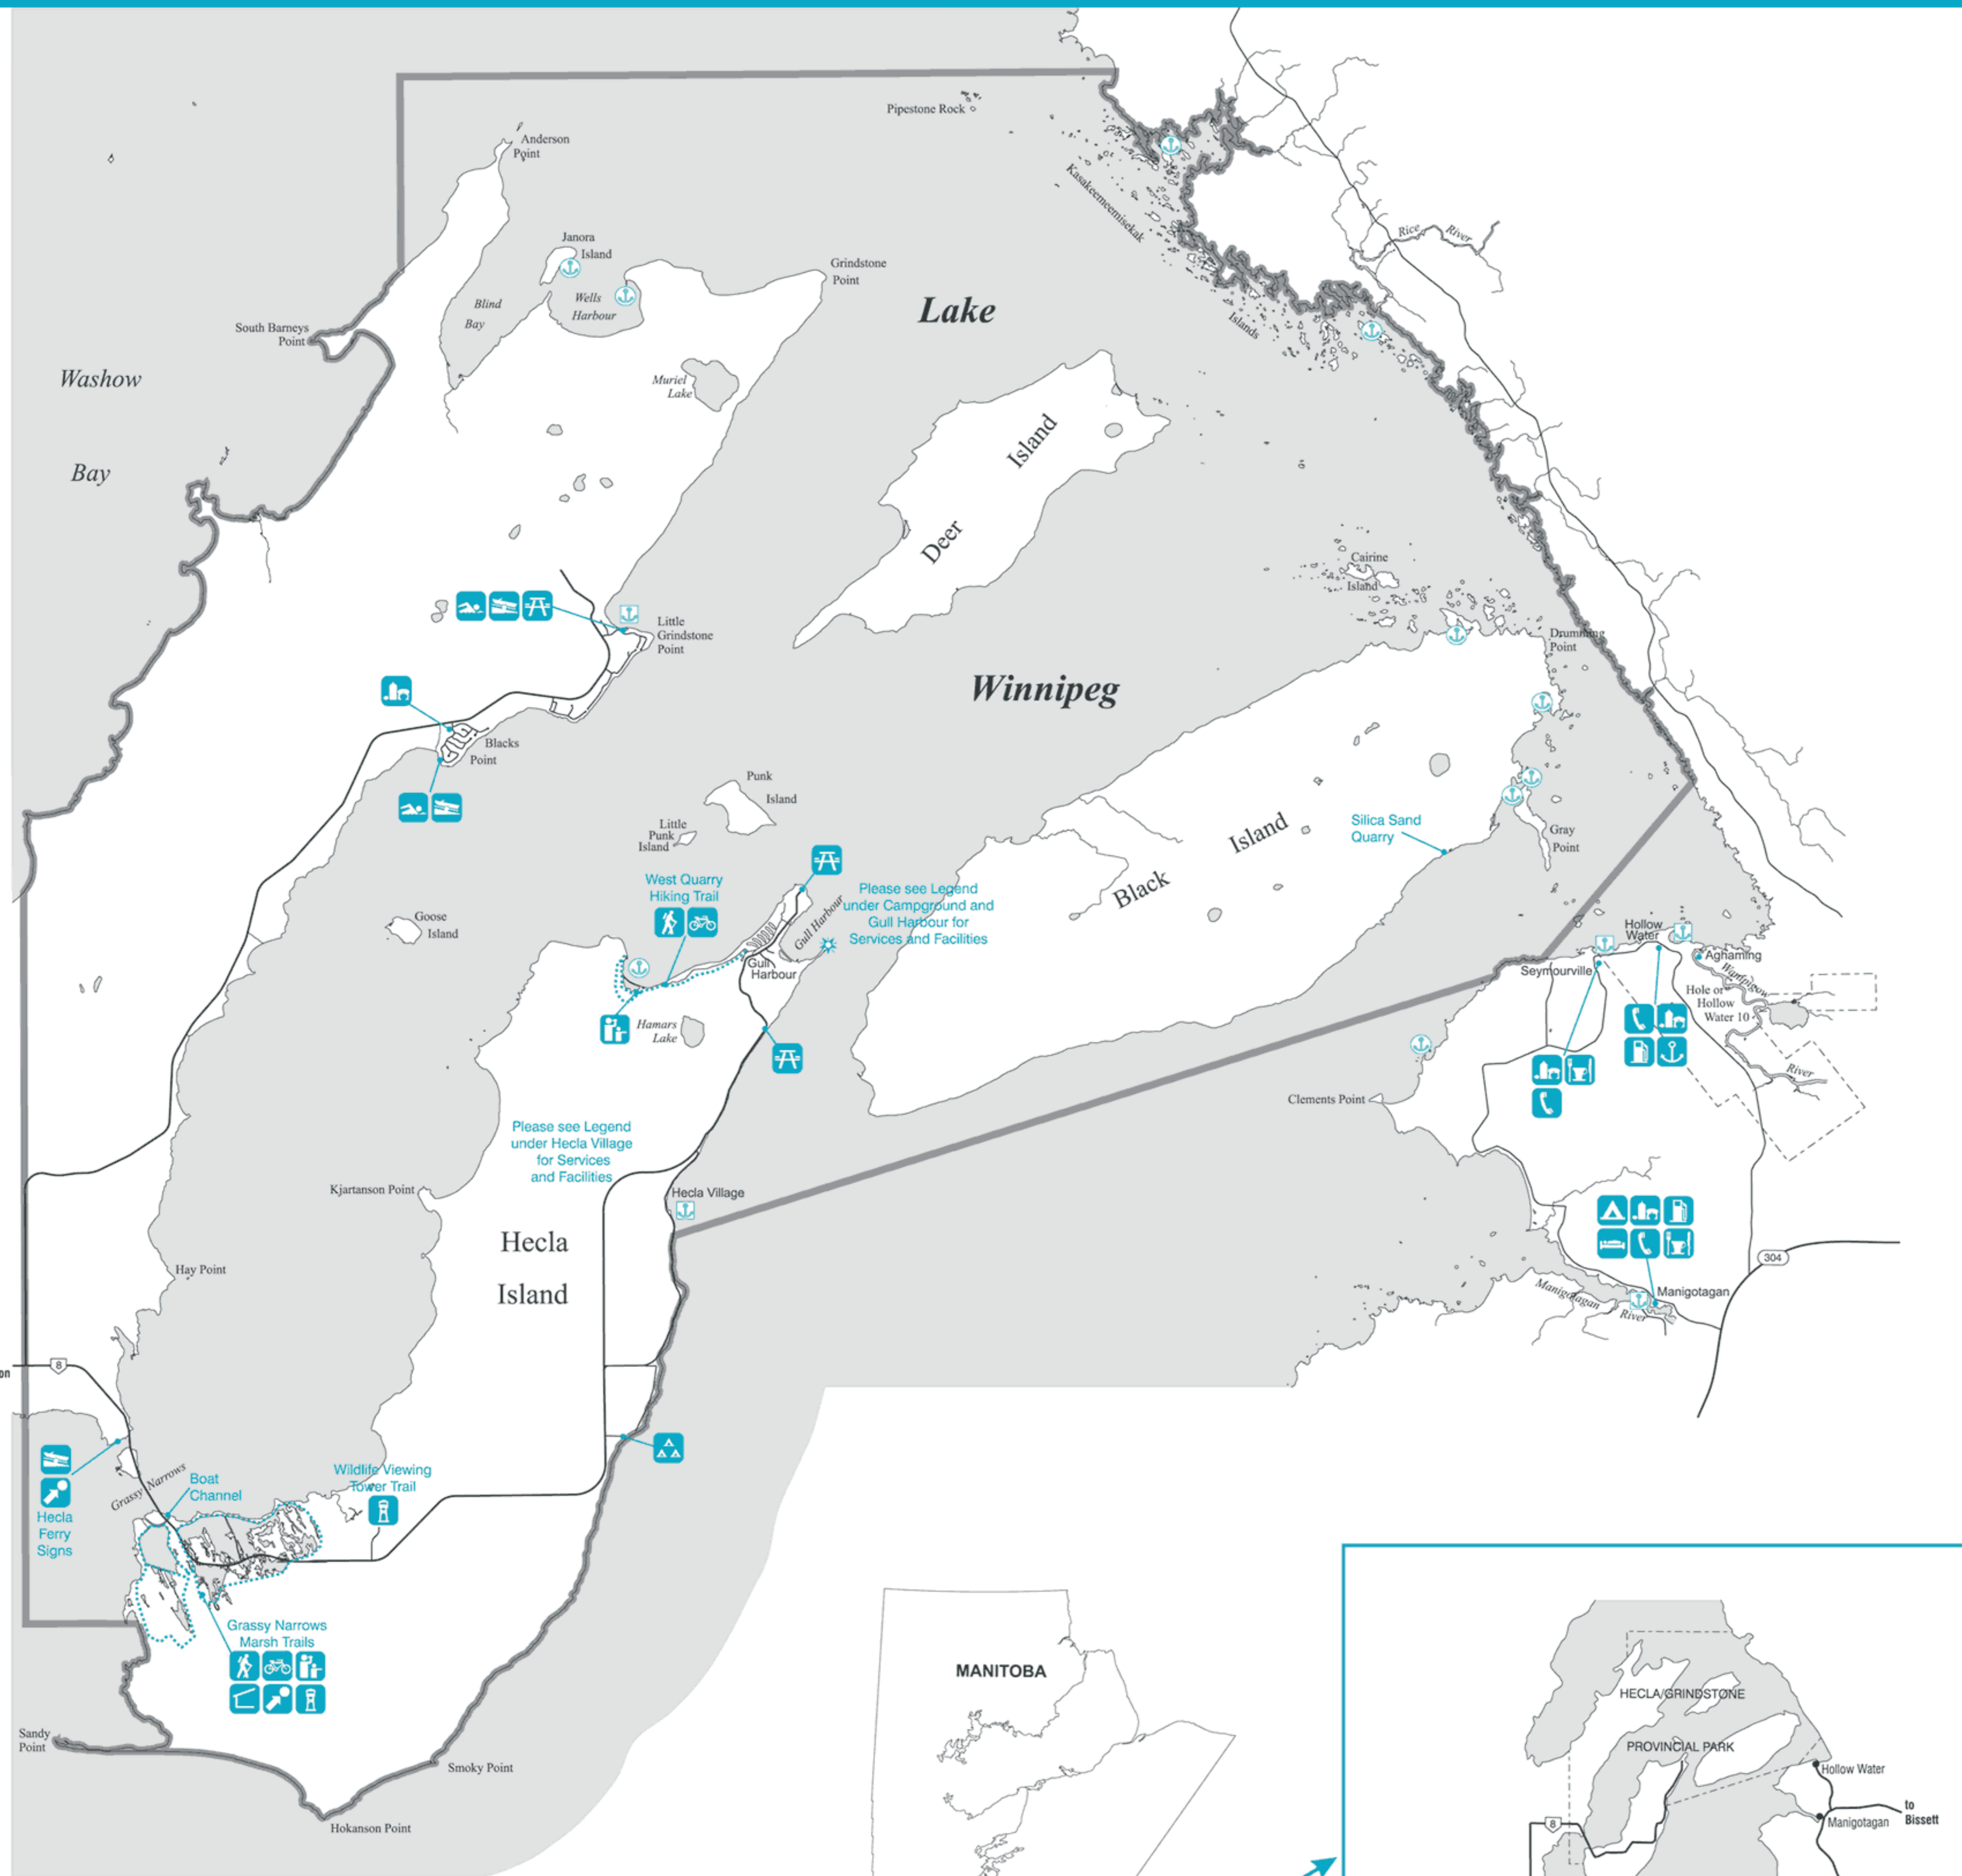

Hecla / Grindstone Provincial Park

Legend

Park Boundary			
Provincial Trunk Highway			
Provincial Road			
Other Road			
Services and Facilities			
Accommodation			
Amphitheatre			
Bicycling			
Boat Launch			
Camping			
District Office			
Family Vacation Cabins			
Gasoline			
Golf			
Groceries			
Group Camping			
Harbour			
Hiking Trail			
Hospital			
Laundromat			
Lighthouse			
Marina			
Museum			
Natural Harbour			
Picnic Area			
Point of Interest			
Restaurant/Food Service			
Self-guiding Trail			
Shelter			
Showers			
Telephone (Pay Phone)			
Tennis			
Trailer Sanitary Station			
Unsupervised Beach			
Viewing Area			
Viewing Tower			

	Camp-ground	Gull Harbour	Hecla Village
Accommodation		X	X
Amphitheatre	X		
Bicycling	X	X	X
Boat Launch		X	X
Camping	X		
District Office			
Family Vacation Cabins	X		
Gasoline		X	X
Golf		X	
Groceries		X	X
Group Camping			
Harbour		X	X
Hiking Trail	X	X	
Hospital			
Laundromat			X
Lighthouse		X	
Marina		X	
Museum			X
Natural Harbour		X	X
Picnic Area		X	X
Point of Interest		X	
Restaurant/Food Service		X	
Self-guiding Trail			X
Shelter			
Showers	X		
Telephone (Pay Phone)	X	X	X
Tennis	X	X	
Trailer Sanitary Station	X		
Unsupervised Beach	X	X	
Viewing Area		X	
Viewing Tower		X	

CAUTION TO ALL BACKCOUNTRY USERS: This park map is to be used for general information only. It is not a topographical or navigational map. Because of the changing nature of the backcountry, this map should be referred to only in conjunction with topographical and/or navigational maps, up-to-date aerial photographs, field markers and available data. Please consult with park Natural Resource Officers for exact, up-to-date information.