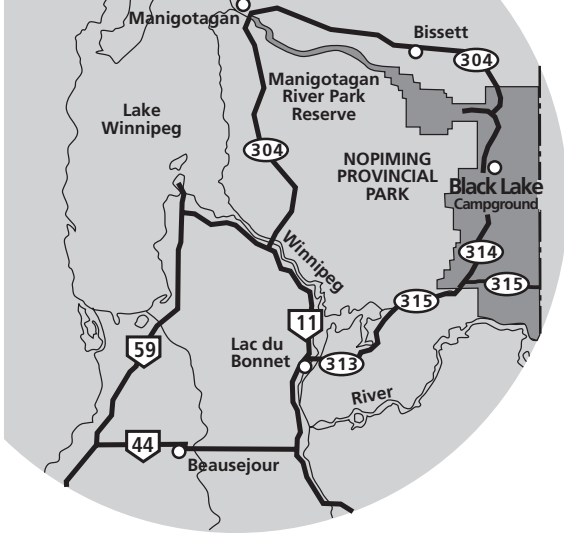

# Black Lake Seasonal Camping Sites

Nopiming  
Provincial Park

SEASONAL SITES:  
Loop A: Sites #1-20, 26-32

## LEGEND

- DISABILITY ACCESSIBLE
- REFUSE DISPOSAL
- WASHROOMS (NON-MODERN)