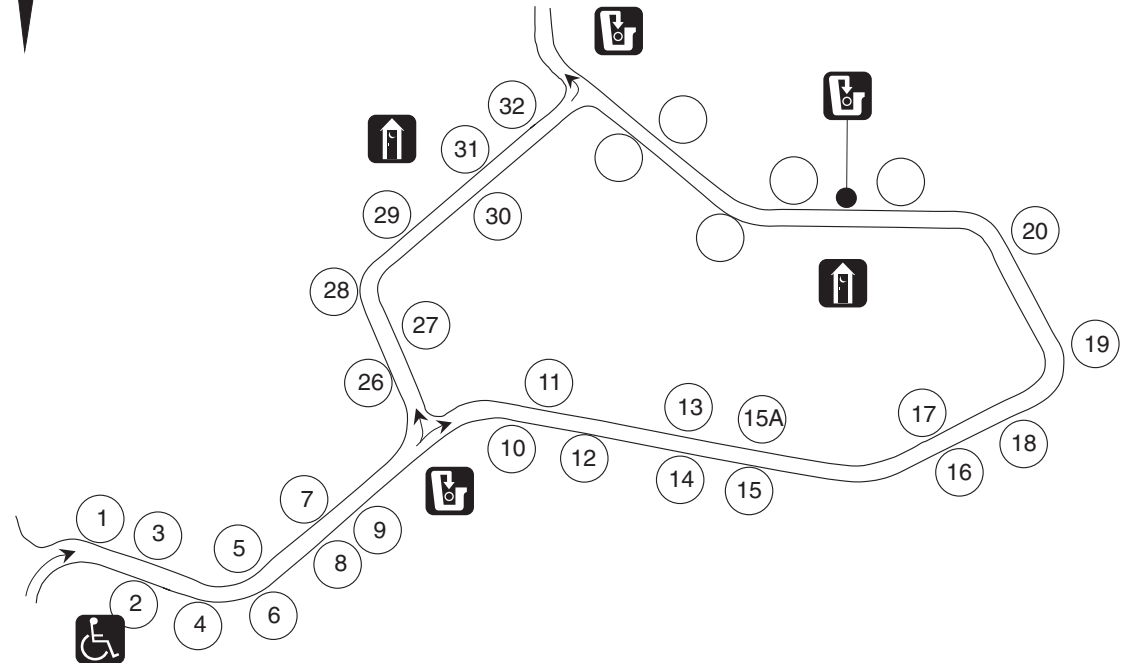

# Black Lake Seasonal Camping Sites

Nopiming  
Provincial Park

SEASONAL SITES:  
Loop A: Sites #1-20, 26-32

## LEGEND

- DISABILITY ACCESSIBLE
- REFUSE DISPOSAL
- WASHROOMS (NON-MODERN)