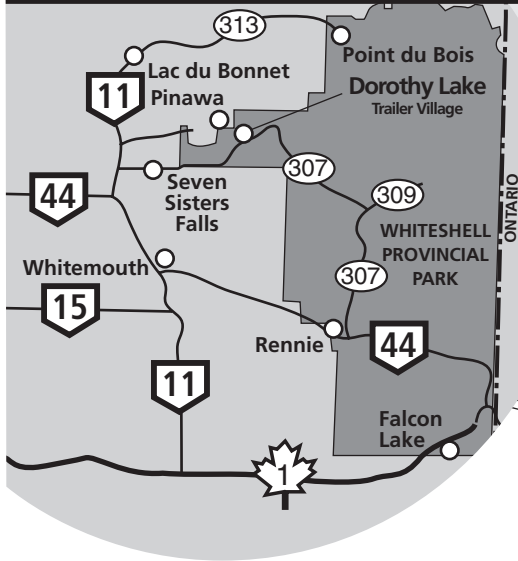

Dorothy Lake Trailer Village

Whiteshell
Provincial Park

Seasonal Camping Sites

Dorothy Lake

LEGEND

-  REFUSE DISPOSAL
-  WASHROOMS (MODERN)
-  WATER SUPPLY

NOTE:

- 39 seasonal camping sites are electrically serviced

IN CASE OF EMERGENCY CALL:

- RCMP 204-348-7177
- AMBULANCE 204-348-7700