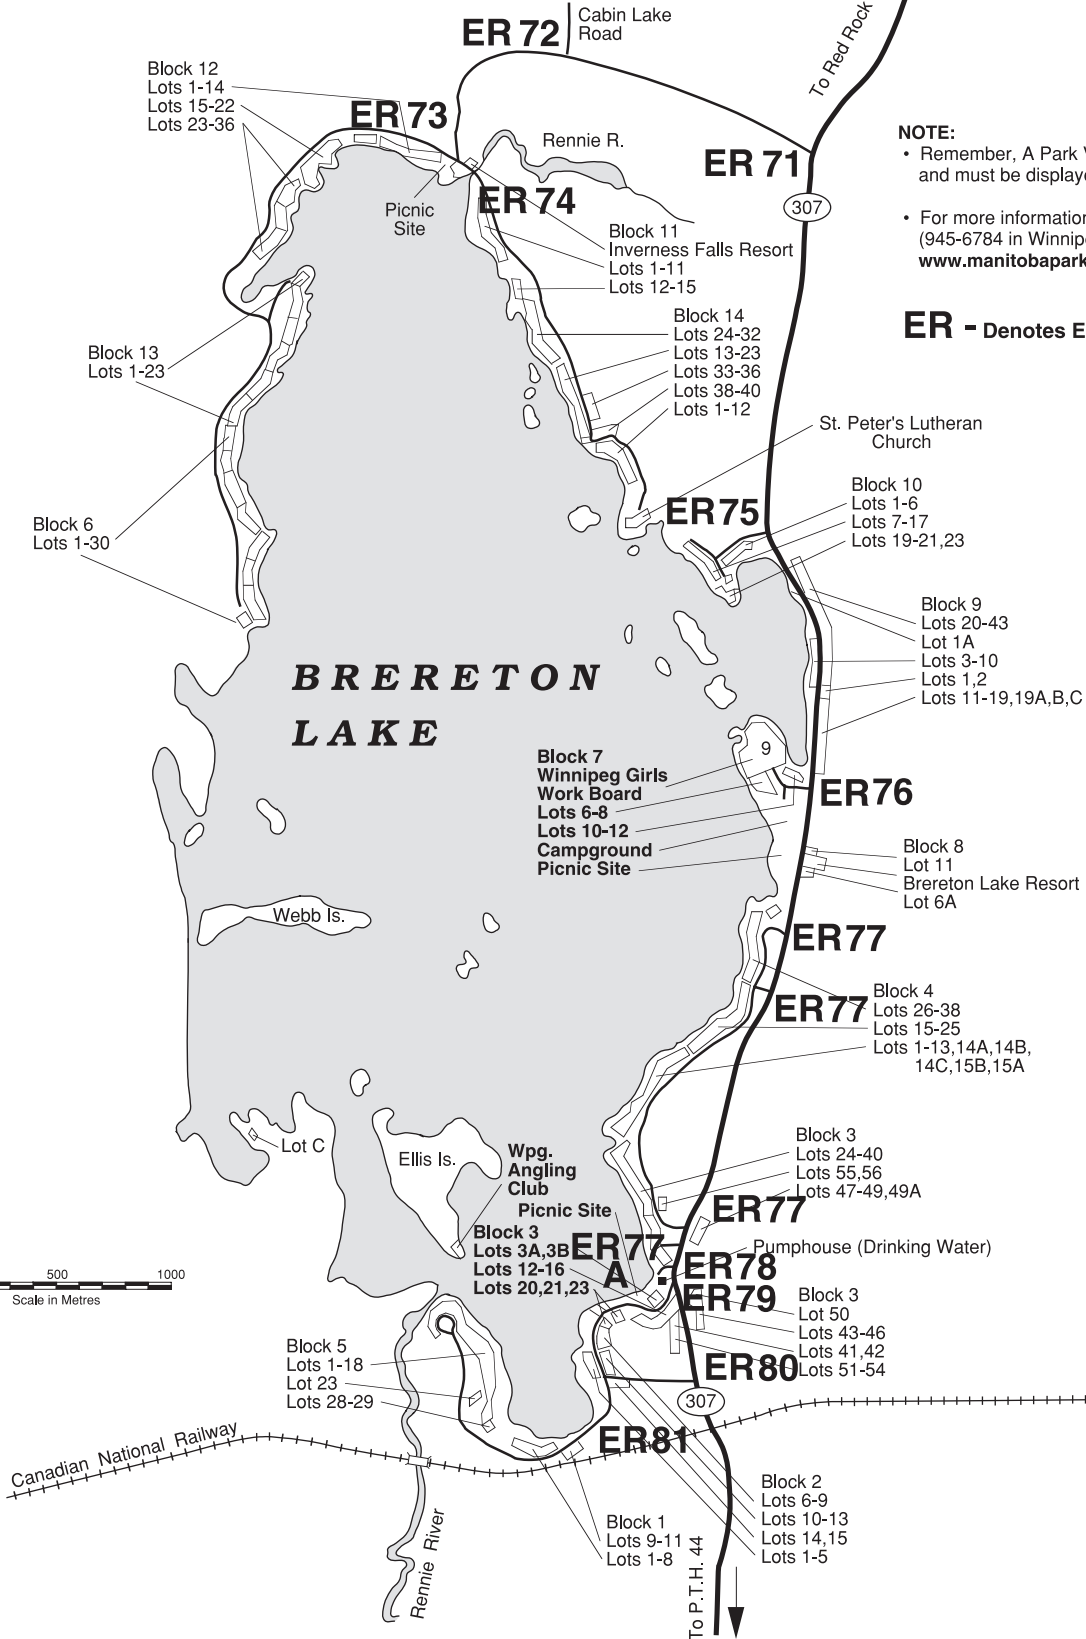

WHITESHELL PROVINCIAL PARK SUBDIVISION

BRERETON LAKE

NOTE:

- Remember, A Park Vehicle Permit is required and must be displayed year round.
- For more information call 1-800-214-6497 (945-6784 in Winnipeg) or visit our website: www.manitobaparks.com

ER - Denotes Emergency Access Road