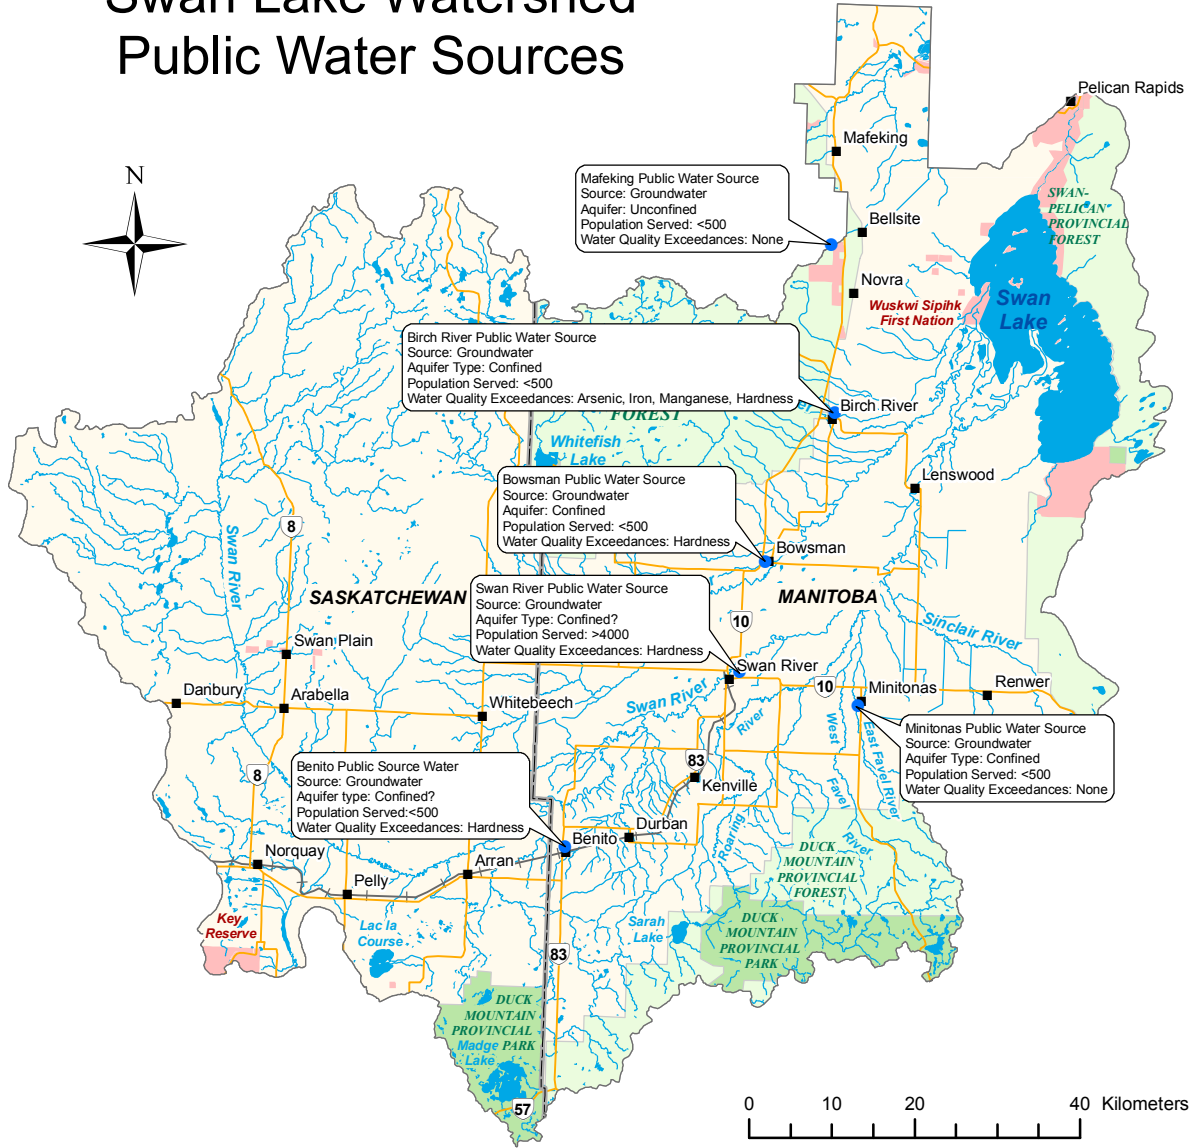

Swan Lake Watershed Public Water Sources

Legend

- Watershed Planning Boundary
- First Nations Lands
- Provincial Parks
- Provincial Forests
- Lakes
- Rivers
- Provincial Boundary
- Highways
- Railways
- Towns & Villages
- Public Water Source