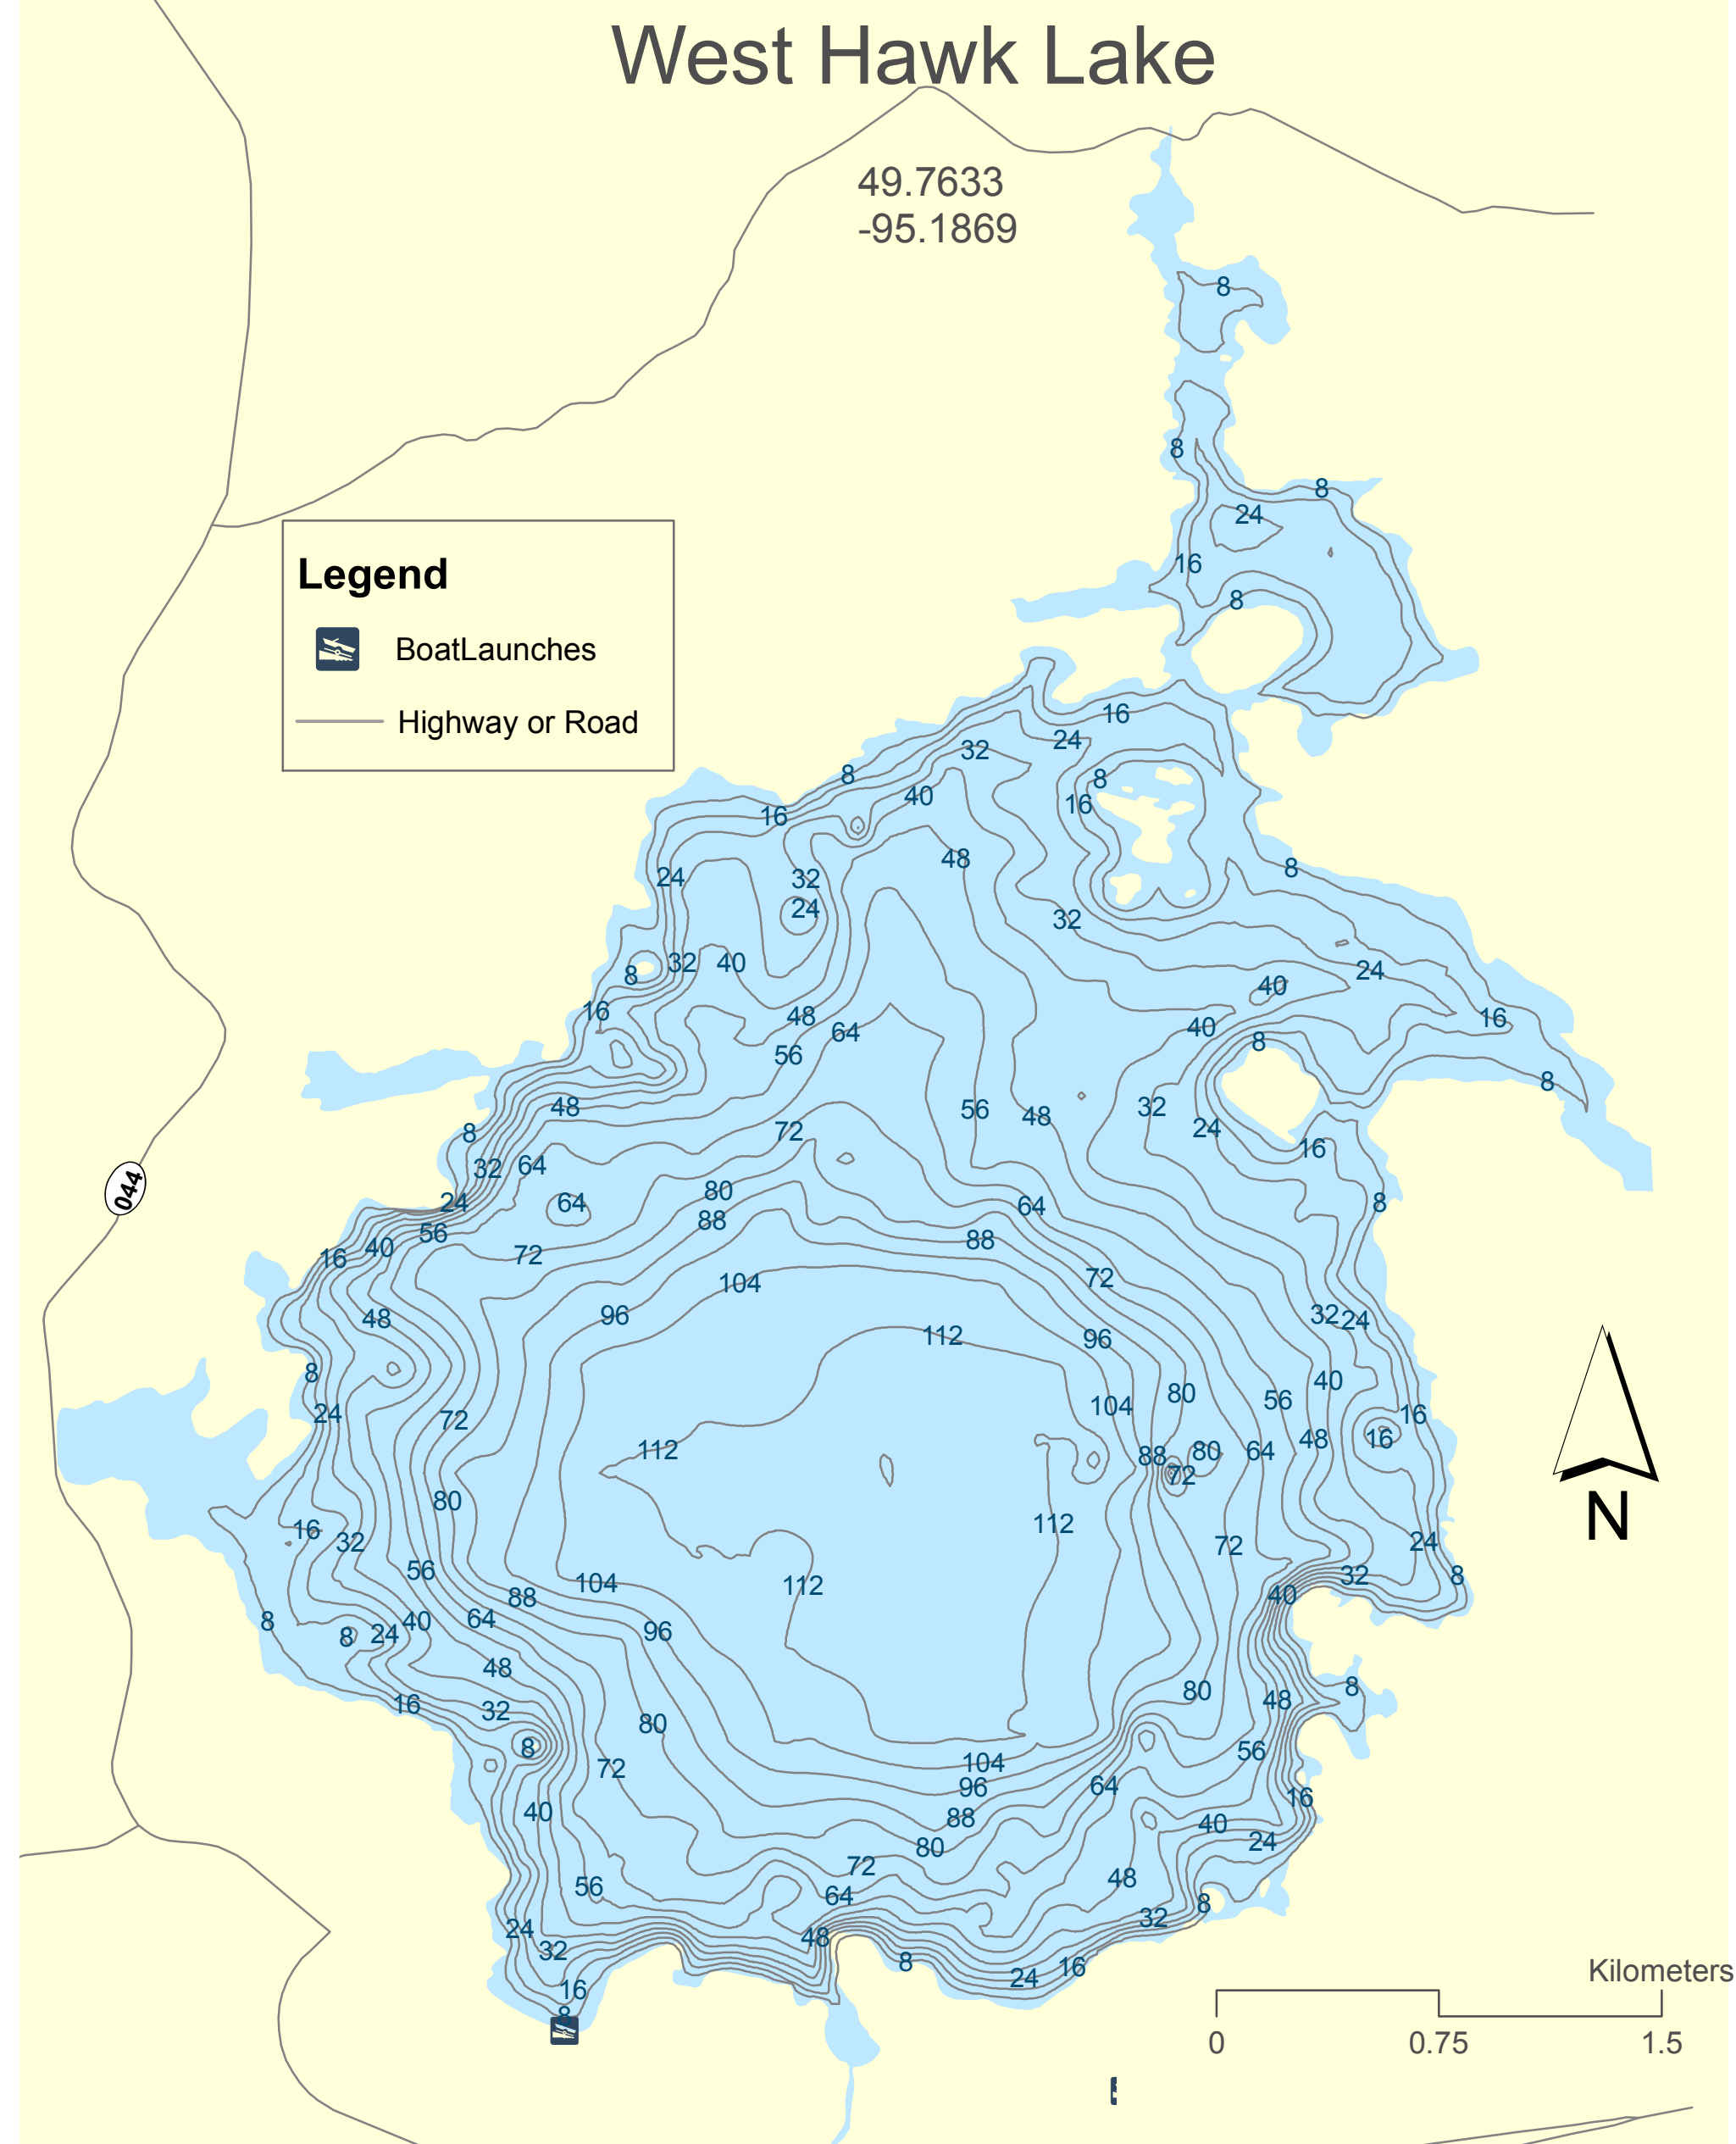

West Hawk Lake

49.7633
-95.1869

Legend

BoatLaunches

Highway or Road

Max Depth: 125 m
411 feet

Lake Area: 14.6 km²

Contour Interval: 8 m

The information in this document is intended for angling purposes only and is not for use as a navigational aid. The locations of features cannot be guaranteed.