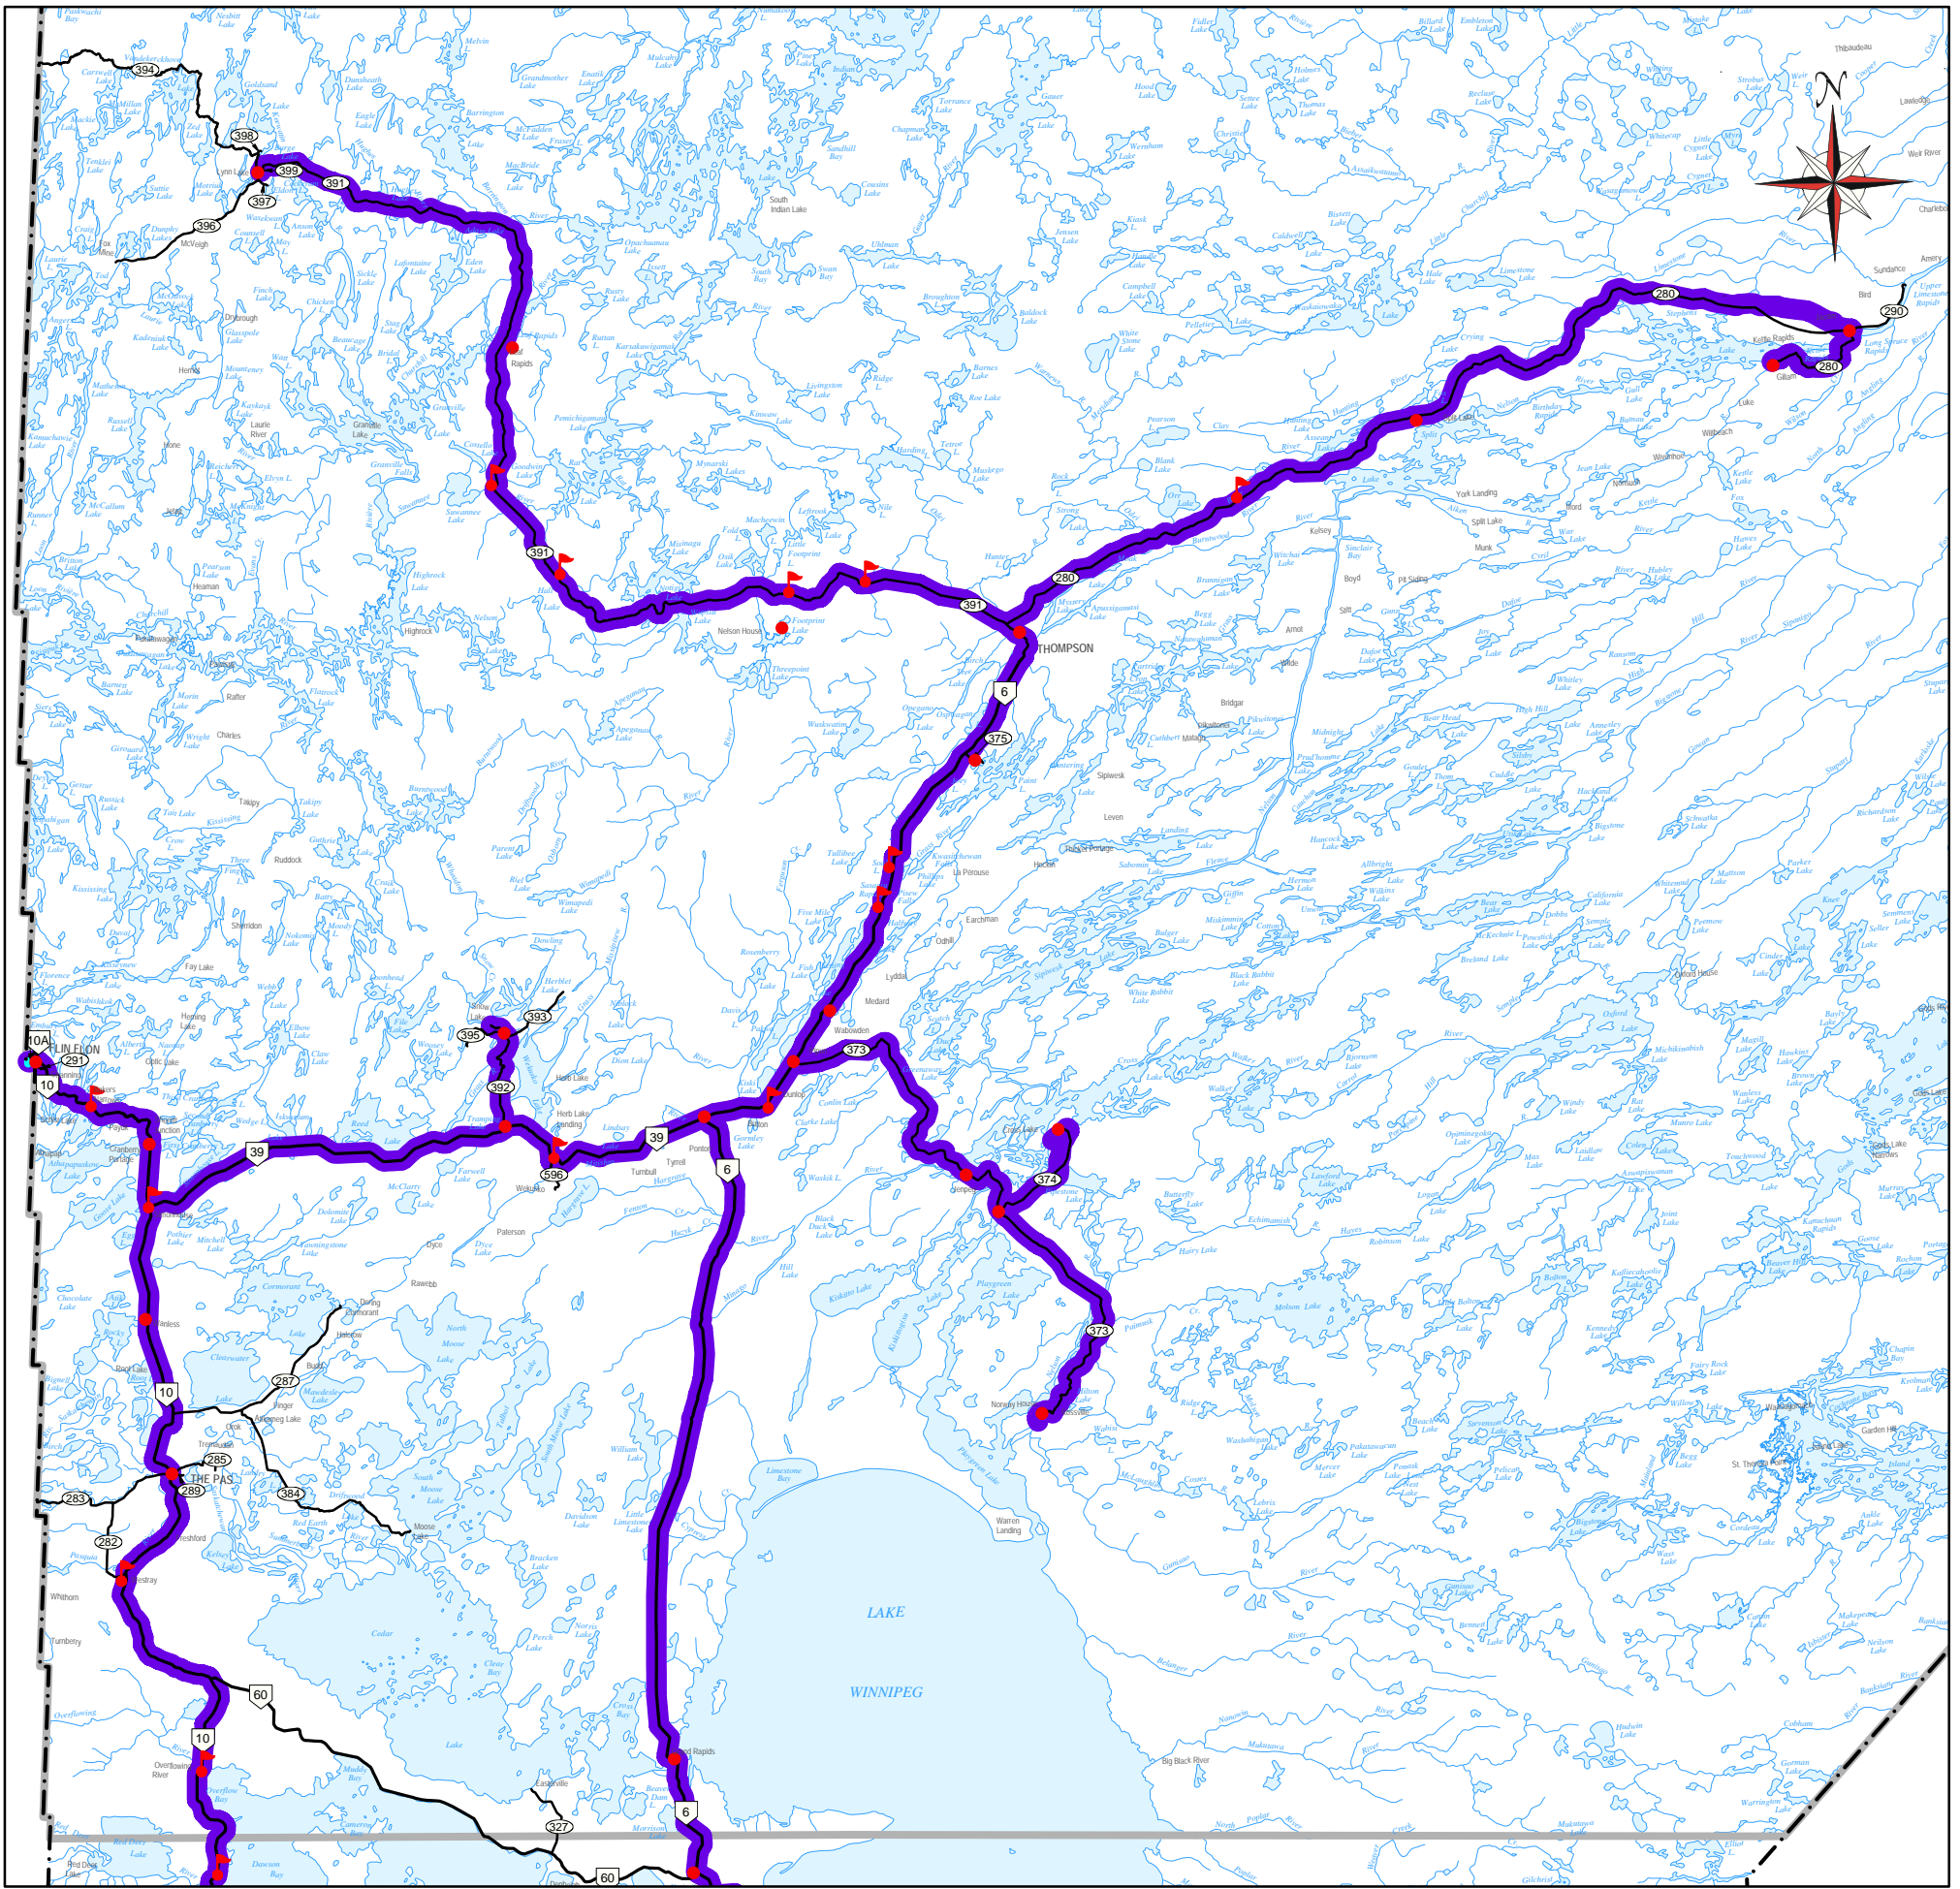

Manitoba Intercity Bus Project

Northern Region Scheduled Bus Route Map

- Greyhound Bus Route
- Northern Bus Lines
- Provincial Roads
- Provincial Trunk Highways
- Drop Off Stop
- Agency Bus Stop
- Flag Stop
- Northern Region Boundary
- Provincial Boundary