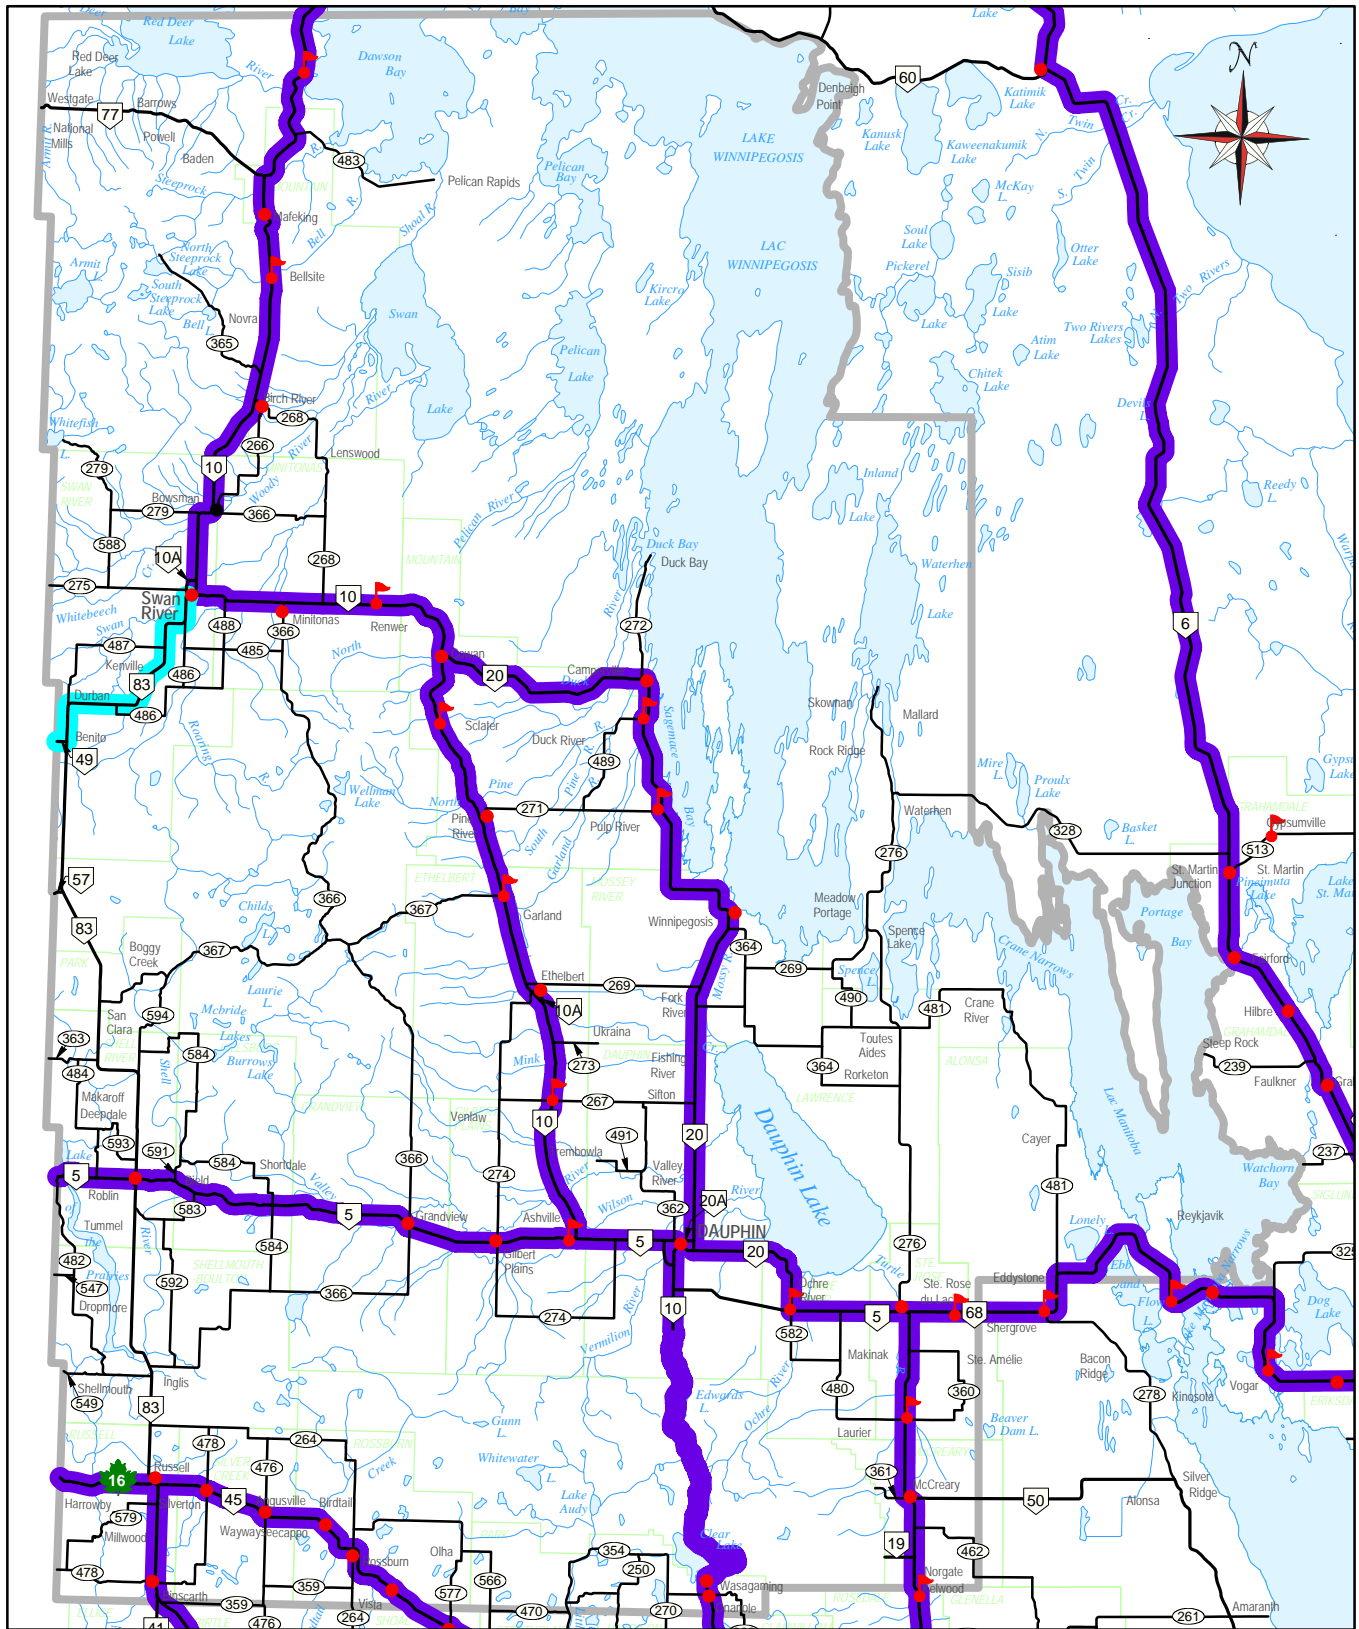

Manitoba Intercity Bus Project

Parkland Region Scheduled Bus Route Map

Greyhound Bus Route

Provincial Roads

Agency Bus Stop

Saskatchewan Transportation Company

Provincial Trunk Highways

Flag Stop

RM Boundary

Drop Off Stop

Parkland Boundary

Provincial Boundary

May 10, 2010