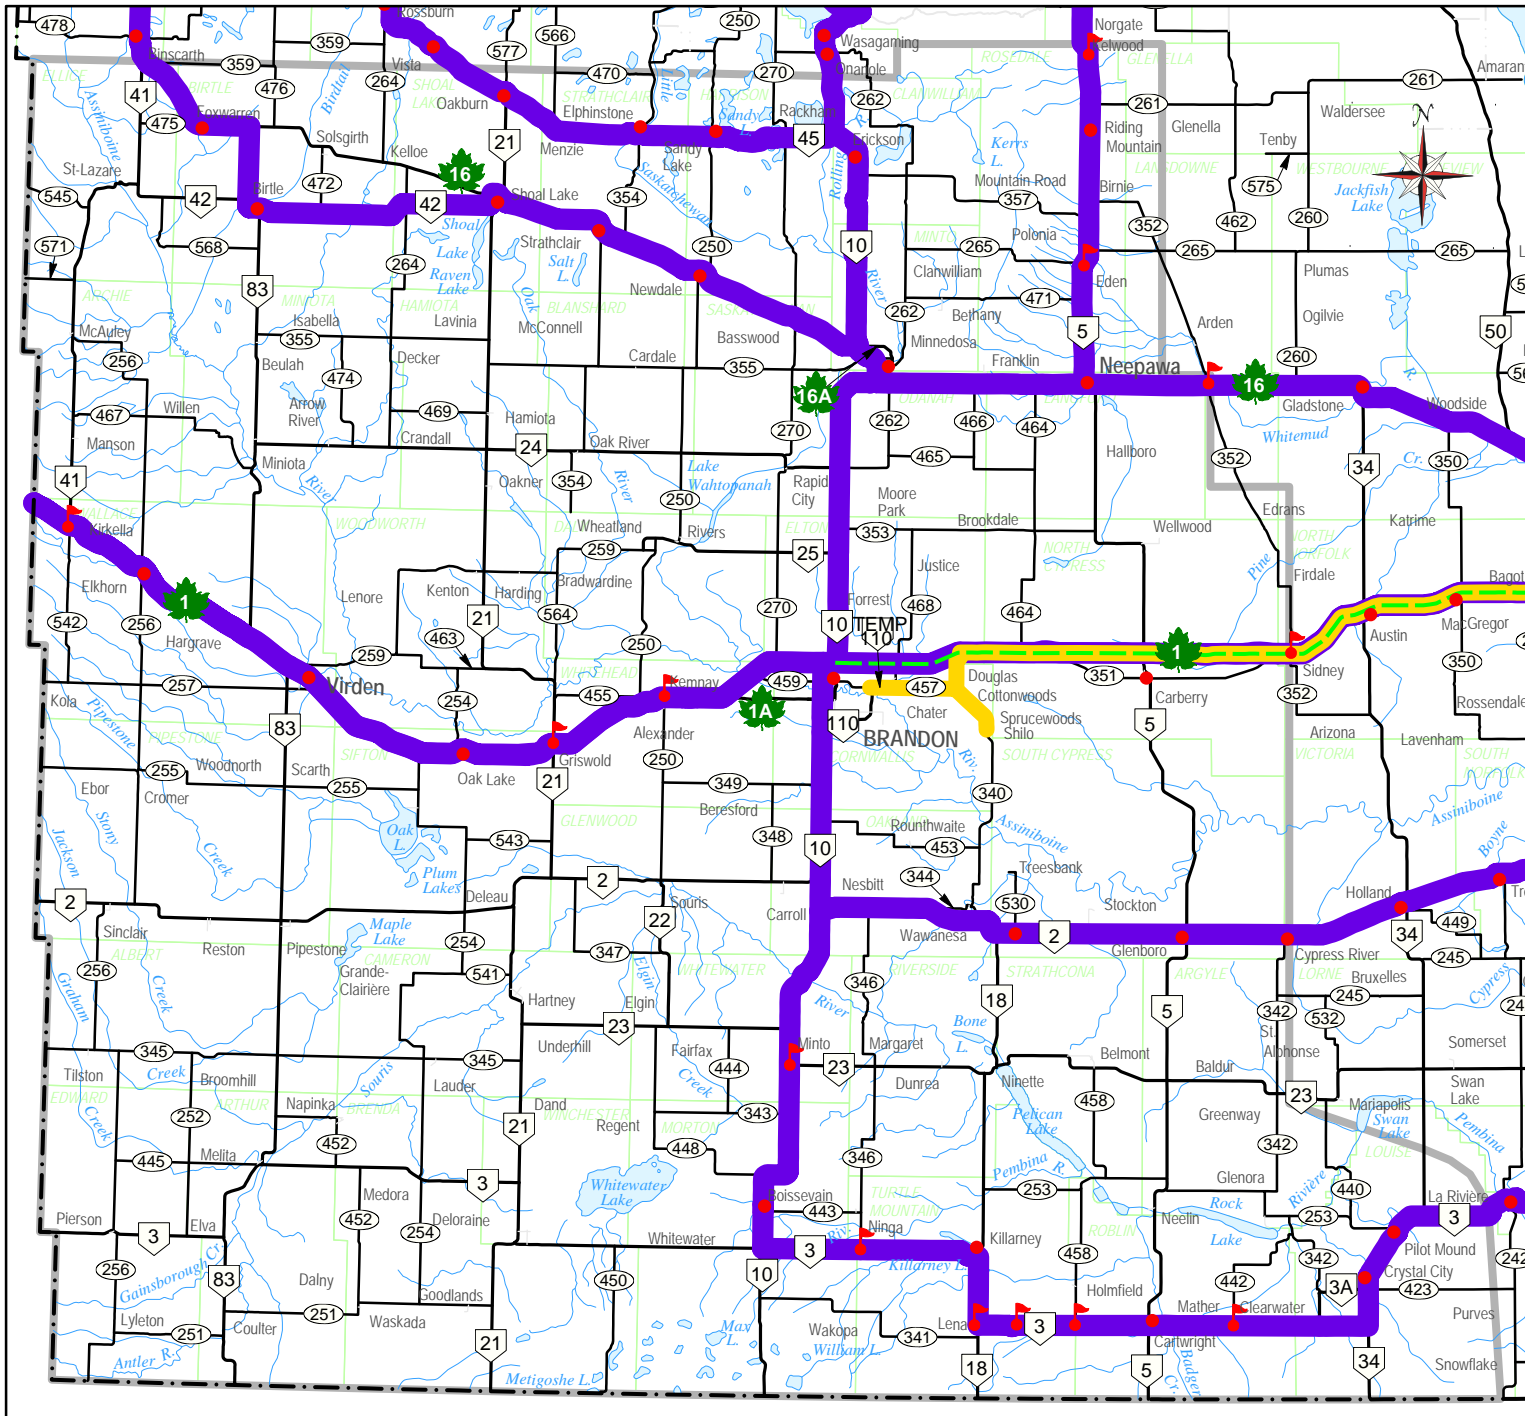

Manitoba Intercity Bus Project - Western Region Scheduled Bus Route Map

Greyhound Bus Route	
Shilo Taxi	
Brandon Air Shuttle	
Provincial Roads	
Provincial Trunk Highways	
Drop Off Stop	
Agency Bus Stop	
Flag Stop	
Western Region Boundary	
Provincial Boundary	
RM Boundary	